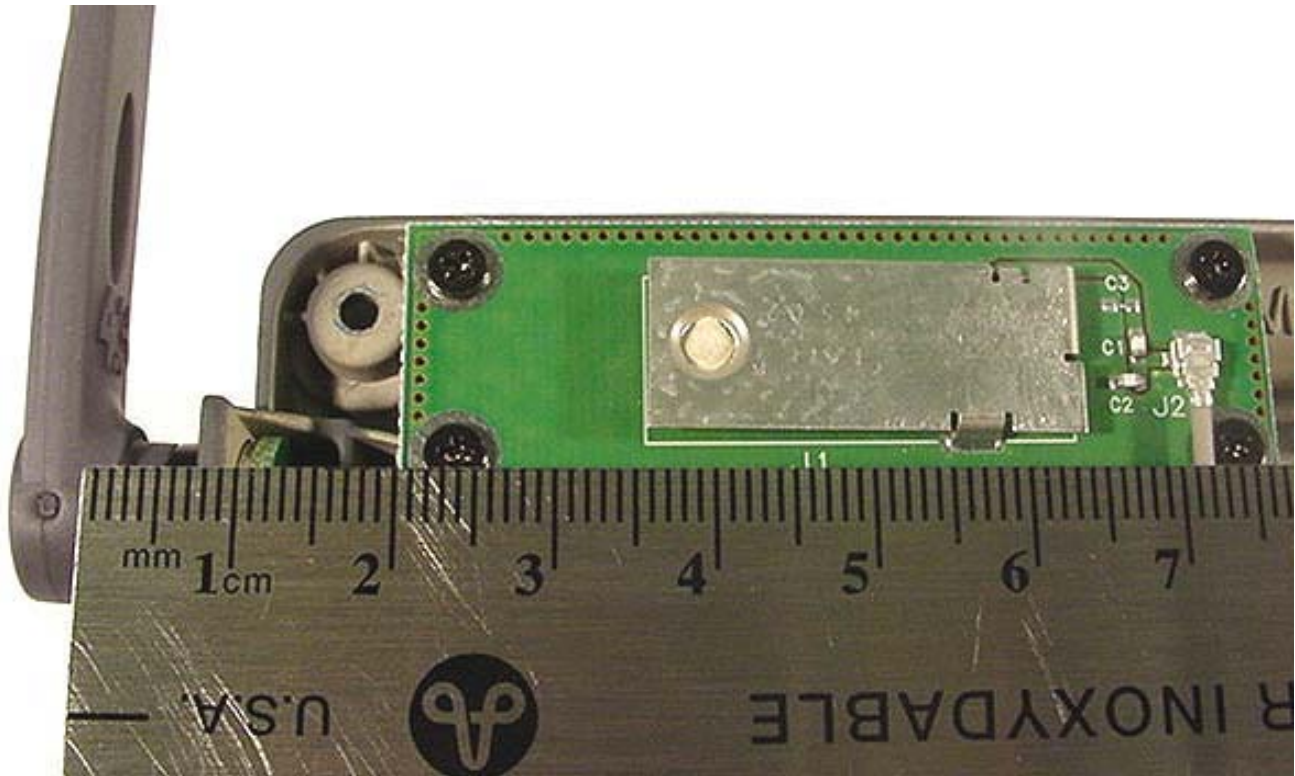

**Bluetooth Surface-Mount Antenna**  
(Upper Rear Left Side Edge of LCD Display)

**WLAN Surface-Mount Antenna**  
(Upper Rear Right Side Edge of LCD Display)

**INTERNAL DUT PHOTOGRAPHS**  
Internal Surface-Mount Antennas for WLAN and Bluetooth

RangeStar Surface-Mount Antenna - WLAN

RangeStar Surface-Mount Antenna - Bluetooth

**INTERNAL DUT PHOTOGRAPHS**  
Internal Surface-Mount Antennas for WLAN and Bluetooth

Distance at LCD back-side between CDMA dipole antenna feed/swivel-joint and WLAN surface-mount antenna