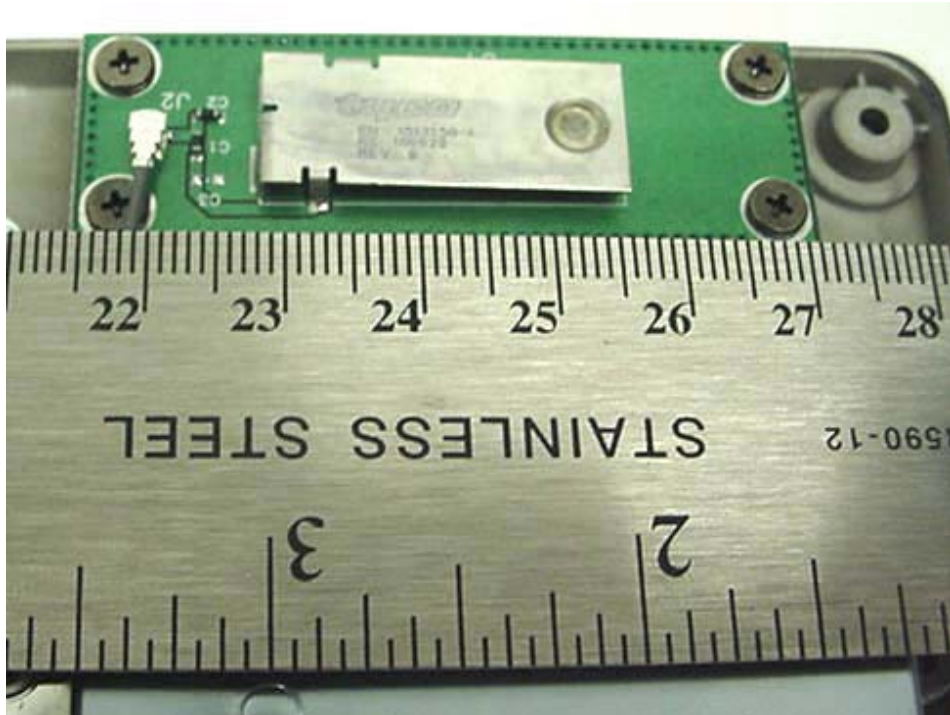

RangeStar Surface-Mount Antenna - Bluetooth