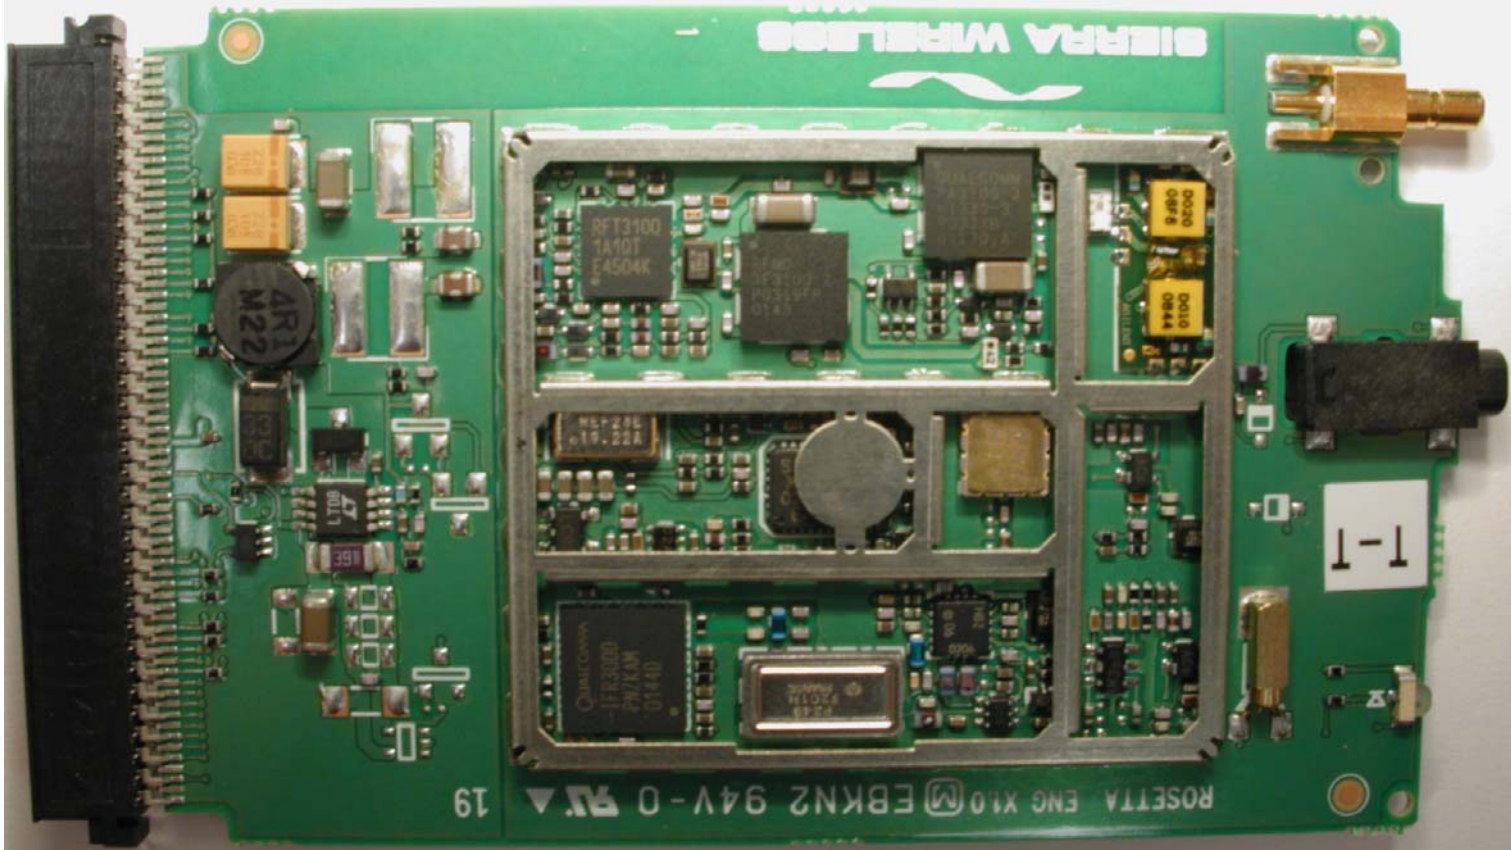

**INTERNAL DUT PHOTOGRAPHS**  
Cradle Contact Board

**INTERNAL DUT PHOTOGRAPHS**  
**Sierra Wireless AirCard 555 Dual-Band CDMA PCMCIA Modem Card**

**INTERNAL DUT PHOTOGRAPHS**  
**Sierra Wireless AirCard 555 Dual-Band CDMA PCMCIA Modem Card**

**INTERNAL DUT PHOTOGRAPHS**  
**Sierra Wireless AirCard 555 Dual-Band CDMA PCMCIA Modem Card**

**INTERNAL DUT PHOTOGRAPHS**  
Sierra Wireless AirCard 555 Dual-Band CDMA PCMCIA Modem Card

**INTERNAL DUT PHOTOGRAPHS**  
Sierra Wireless AirCard 555 Dual-Band CDMA PCMCIA Modem Card

**INTERNAL DUT PHOTOGRAPHS**  
**Sierra Wireless AirCard 555 Dual-Band CDMA PCMCIA Modem Card**

SIERRA WIRELESS

ROSETTA ENG X10 EBKN2 94V-0

ART  
M22

RFT3100  
1A10T  
E4504K

QUALCOMM  
LT1330B0  
2N72LM  
07440