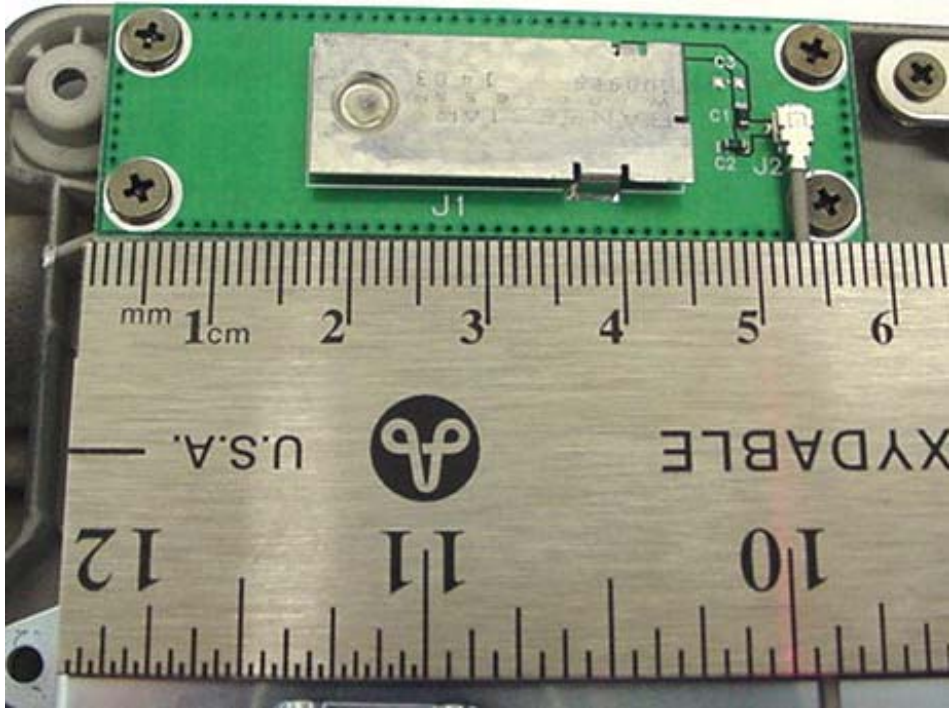

**Bluetooth Surface-Mount Antenna**  
(Upper Rear Left Side Edge of LCD Display)

**WLAN Surface-Mount Antenna**  
(Upper Rear Right Side Edge of LCD Display)

**INTERNAL DUT PHOTOGRAPHS**  
Internal Surface-Mount Antennas for WLAN and Bluetooth