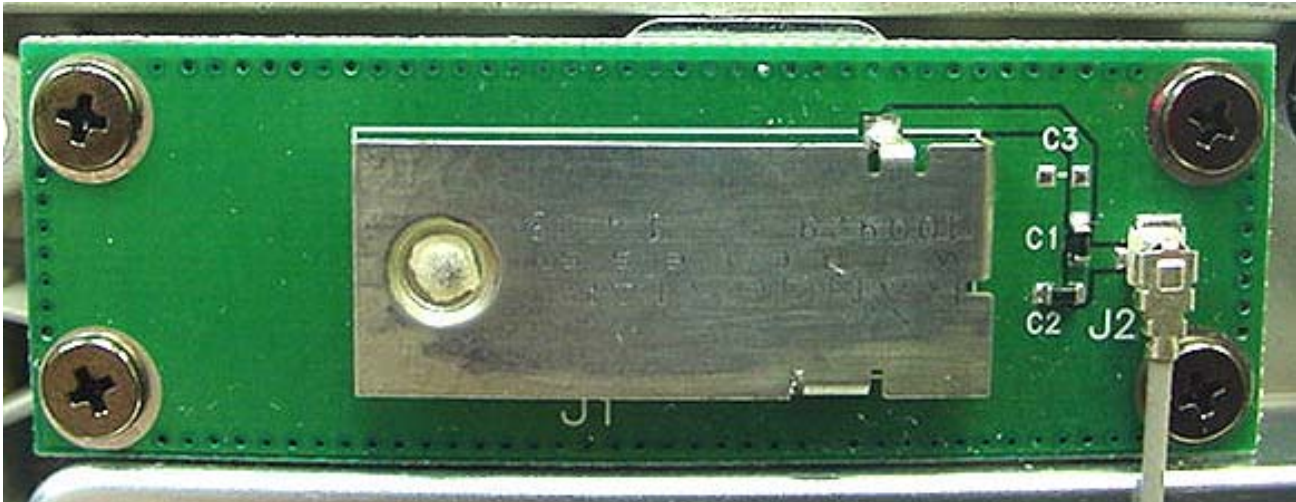

**Bluetooth Surface-Mount Antenna**  
(Upper Rear Left Side Edge of LCD Display)

**WLAN Surface-Mount Antenna**  
(Upper Rear Right Side Edge of LCD Display)

**INTERNAL DUT PHOTOGRAPHS**  
Internal Surface-Mount Antennas for WLAN and Bluetooth

RangeStar Surface-Mount Antenna - WLAN

RangeStar Surface-Mount Antenna - Bluetooth

**INTERNAL DUT PHOTOGRAPHS**  
Internal Surface-Mount Antennas for WLAN and Bluetooth

Distance at LCD back-side between CDMA dipole antenna feed/swivel-joint and WLAN surface-mount antenna

**INTERNAL DUT PHOTOGRAPHS**  
Internal Surface-Mount Antennas for WLAN and Bluetooth

RangeStar Surface-Mount Antenna (Bluetooth)

RangeStar Surface-Mount Antenna (WLAN)