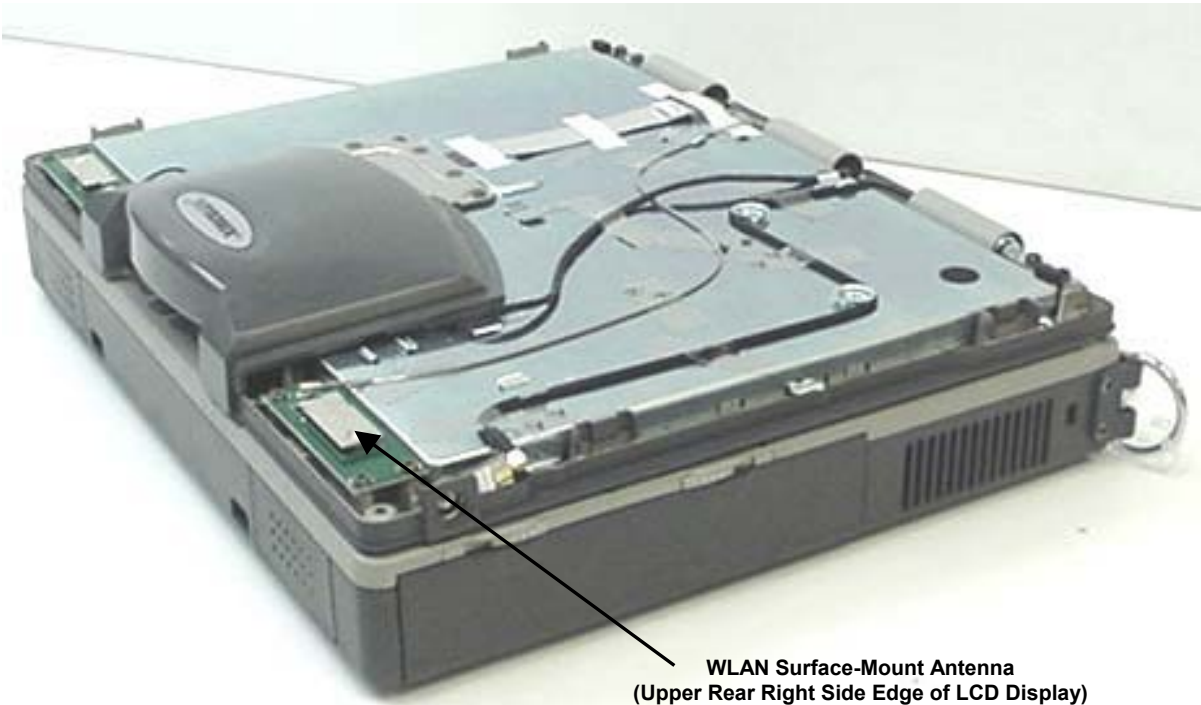

Bluetooth Transmitter

**INTERNAL DUT PHOTOGRAPHS**  
Cirronet BT2022 Bluetooth

**INTERNAL DUT PHOTOGRAPHS**  
Cirronet BT2022 Bluetooth

**INTERNAL DUT PHOTOGRAPHS**  
**Internal Surface-Mount Antennas for WLAN and Bluetooth**

**Bluetooth Surface-Mount Antenna**  
(Upper Rear Left Side Edge of LCD Display)

**WLAN Surface-Mount Antenna**  
(Upper Rear Right Side Edge of LCD Display)

**INTERNAL DUT PHOTOGRAPHS**  
Internal Surface-Mount Antennas for WLAN and Bluetooth