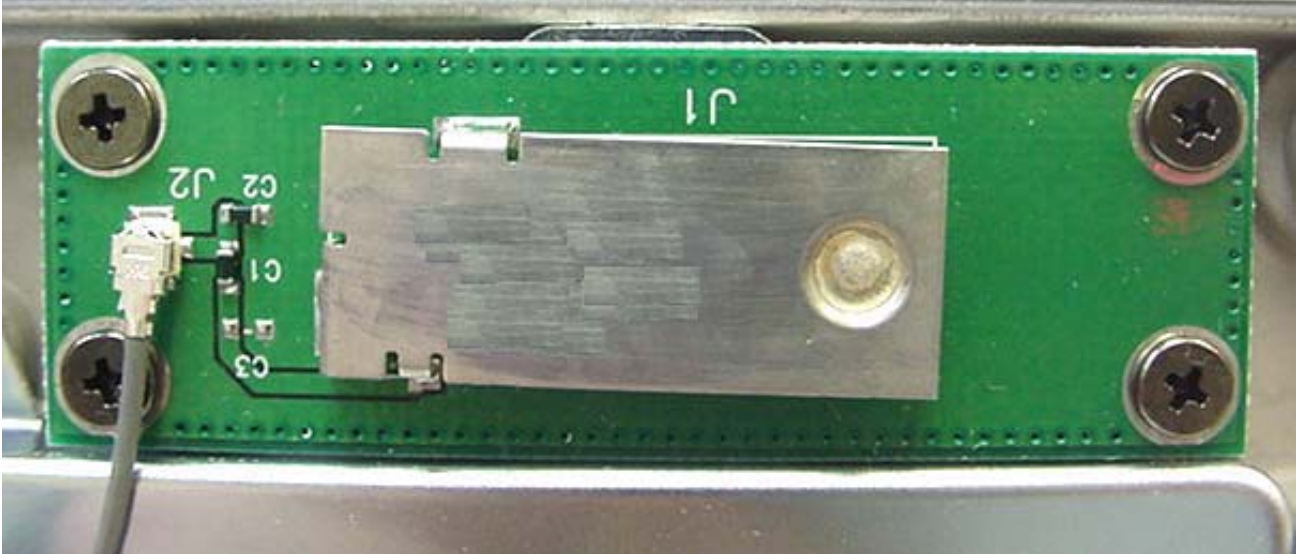

**Bluetooth Surface-Mount Antenna**  
(Upper Rear Left Side Edge of LCD Display)

**WLAN Surface-Mount Antenna**  
(Upper Rear Right Side Edge of LCD Display)

**INTERNAL DUT PHOTOGRAPHS**  
Internal Surface-Mount Antennas for WLAN and Bluetooth

RangeStar Surface-Mount Antenna - WLAN

RangeStar Surface-Mount Antenna - Bluetooth

**INTERNAL DUT PHOTOGRAPHS**  
Internal Surface-Mount Antennas for WLAN and Bluetooth

Distance at LCD back-side between CDMA dipole antenna feed/swivel-joint and WLAN surface-mount antenna

**INTERNAL DUT PHOTOGRAPHS**  
Internal Surface-Mount Antennas for WLAN and Bluetooth

RangeStar Surface-Mount Antenna (Bluetooth)

RangeStar Surface-Mount Antenna (WLAN)