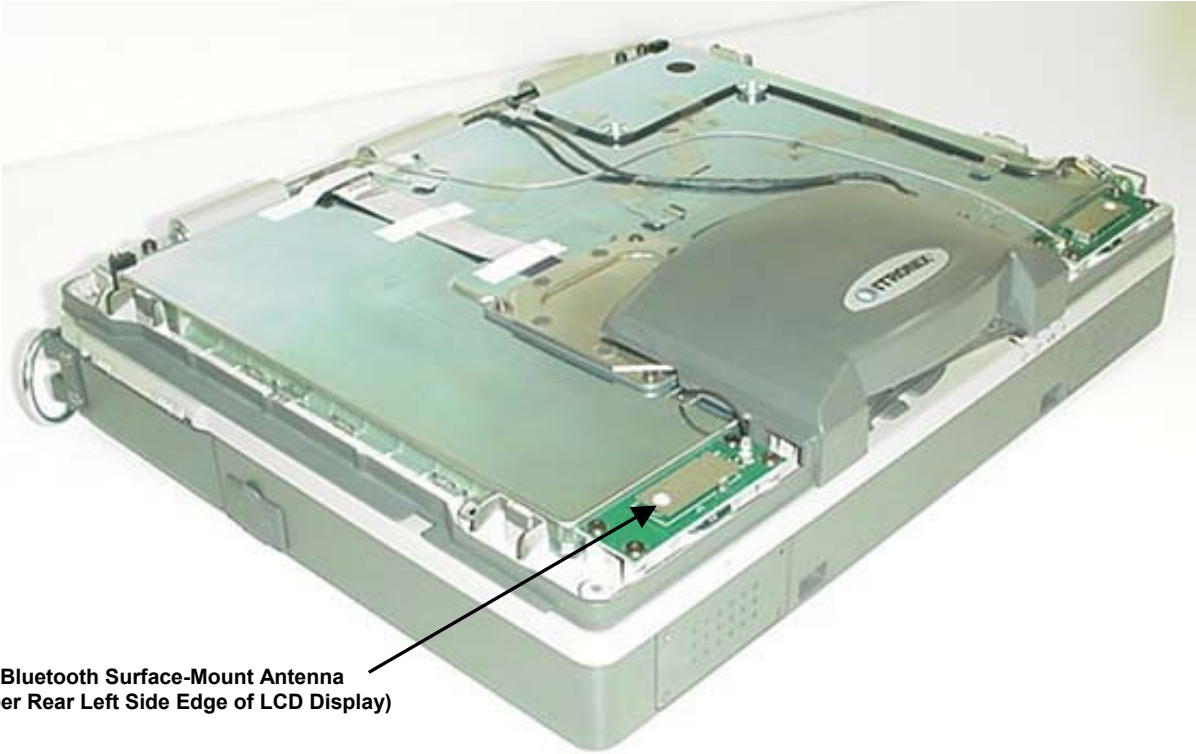

Bluetooth Transmitter

**INTERNAL DUT PHOTOGRAPHS**  
Cirronet BT2022 Bluetooth

**INTERNAL DUT PHOTOGRAPHS**  
Cirronet BT2022 Bluetooth

**INTERNAL DUT PHOTOGRAPHS**  
**Internal Surface-Mount Antennas for WLAN and Bluetooth**

**Bluetooth Surface-Mount Antenna**  
(Upper Rear Left Side Edge of LCD Display)

**WLAN Surface-Mount Antenna**  
(Upper Rear Right Side Edge of LCD Display)

**INTERNAL DUT PHOTOGRAPHS**  
Internal Surface-Mount Antennas for WLAN and Bluetooth