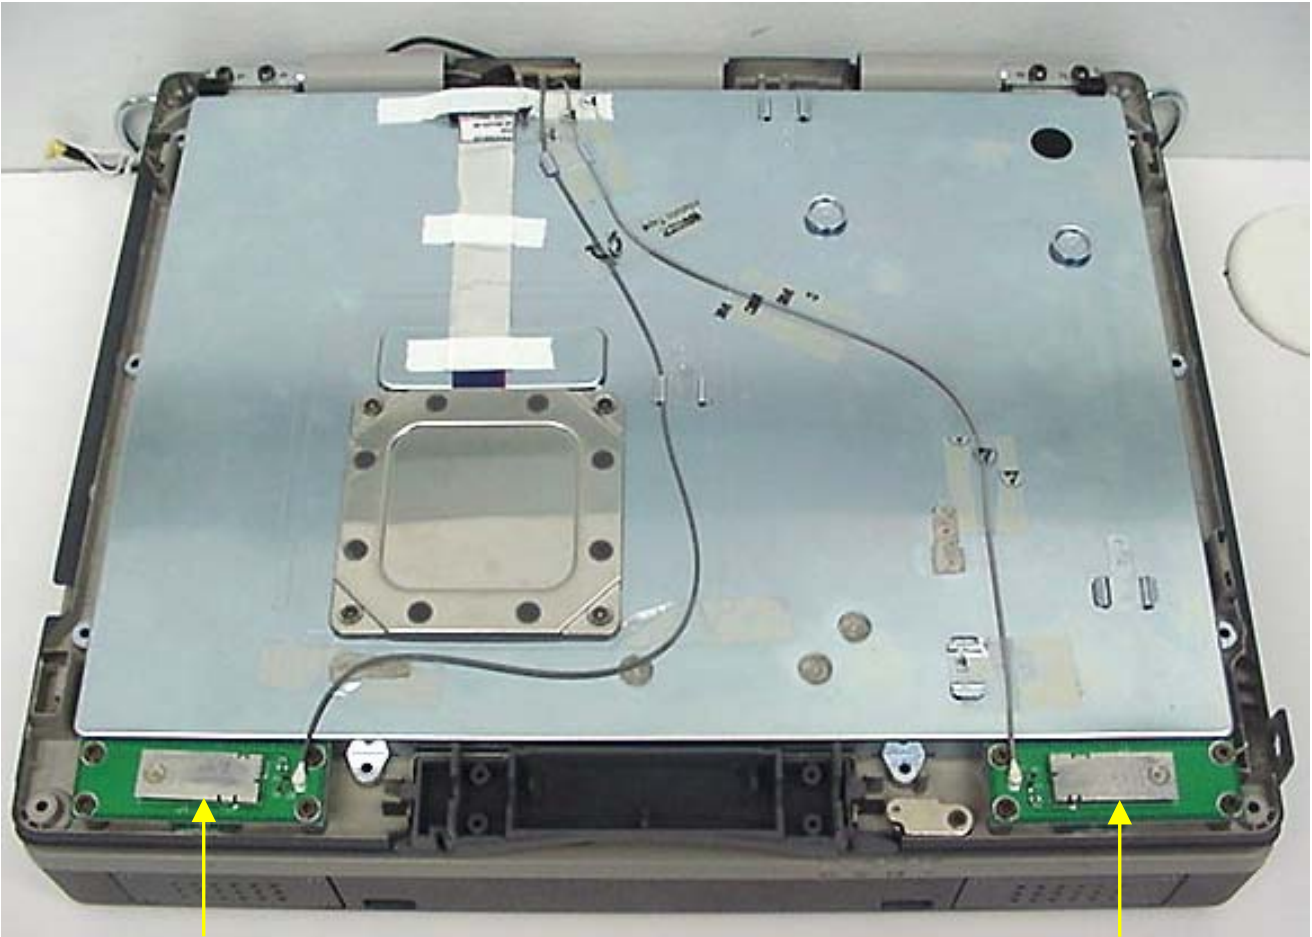

Front with Shielding

Back

INTERNAL DUT PHOTOGRAPHS
Intel Pro 2200BG WLAN

Front with Shielding Removed

INTERNAL DUT PHOTOGRAPHS
Dual Internal Antennas for Intel Pro 2200BG WLAN

Left Side Antenna
(Auxiliary)

Back Side of LCD Display

Right Side Antenna
(Primary)

Spacing between WLAN Dual Antennas

INTERNAL DUT PHOTOGRAPHS
Dual Internal Antennas for Intel Pro 2200BG WLAN

Spacing between WLAN Dual Antennas (Primary)