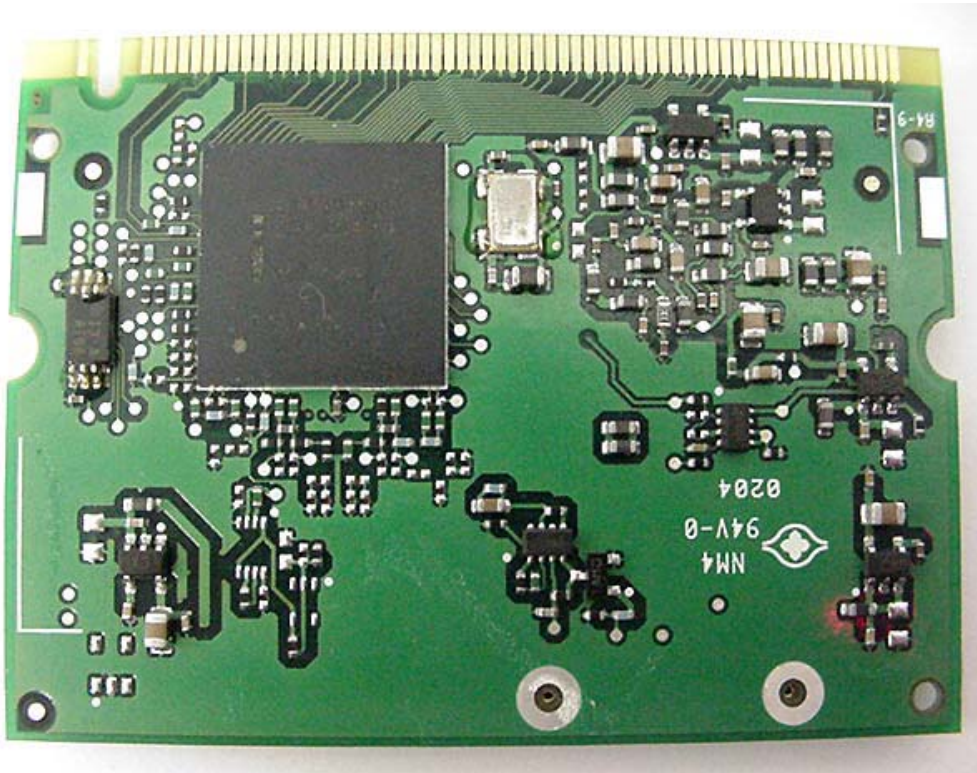

INTERNAL DUT PHOTOGRAPHS
Intel Pro 2200BG WLAN

INTERNAL DUT PHOTOGRAPHS
Intel Pro 2200BG WLAN

INTERNAL DUT PHOTOGRAPHS
Intel Pro 2200BG WLAN

INTERNAL DUT PHOTOGRAPHS
Intel Pro 2200BG WLAN

Front

Back

INTERNAL DUT PHOTOGRAPHS
Intel Pro 2200BG WLAN

Front with Shielding

Back

INTERNAL DUT PHOTOGRAPHS
Intel Pro 2200BG WLAN

Front with Shielding Removed

INTERNAL DUT PHOTOGRAPHS
Dual Internal Antennas for Intel Pro 2200BG WLAN

Left Side Antenna
(Auxiliary)

Back Side of LCD Display

Right Side Antenna
(Primary)

Spacing between WLAN Dual Antennas

INTERNAL DUT PHOTOGRAPHS
Dual Internal Antennas for Intel Pro 2200BG WLAN

Spacing between WLAN Dual Antennas (Primary)