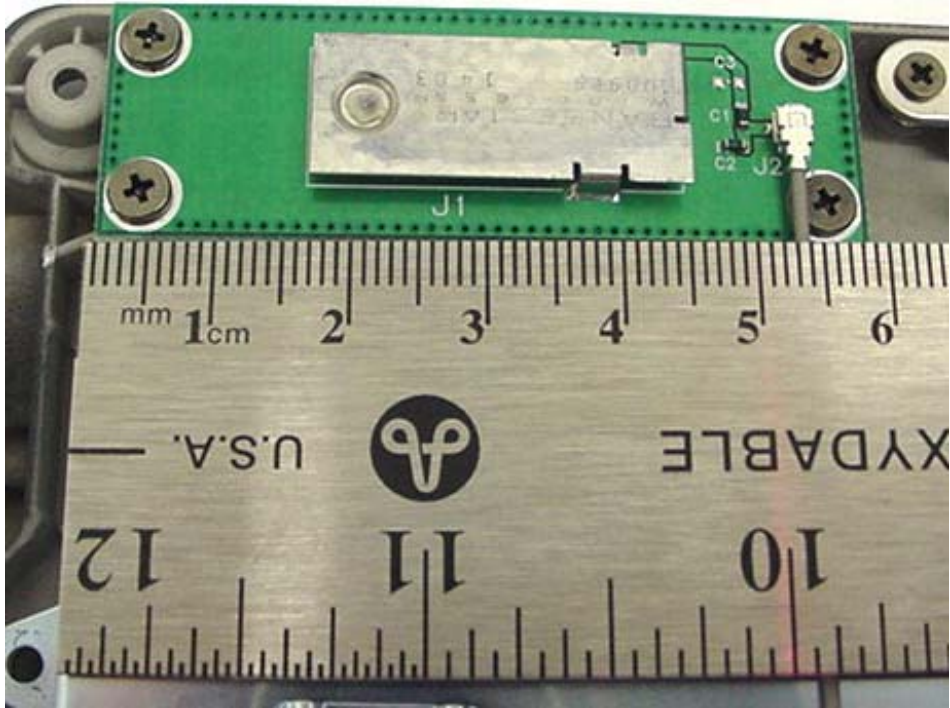

Front with Shielding

Back

INTERNAL DUT PHOTOGRAPHS
Intel Pro 2200BG WLAN

Front with Shielding Removed

INTERNAL DUT PHOTOGRAPHS
Dual Internal Antennas for Intel Pro 2200BG WLAN

Left Side Antenna
(Auxiliary)

Back Side of LCD Display

Right Side Antenna
(Primary)

Spacing between WLAN Dual Antennas

INTERNAL DUT PHOTOGRAPHS
Dual Internal Antennas for Intel Pro 2200BG WLAN

Spacing between WLAN Dual Antennas (Primary)