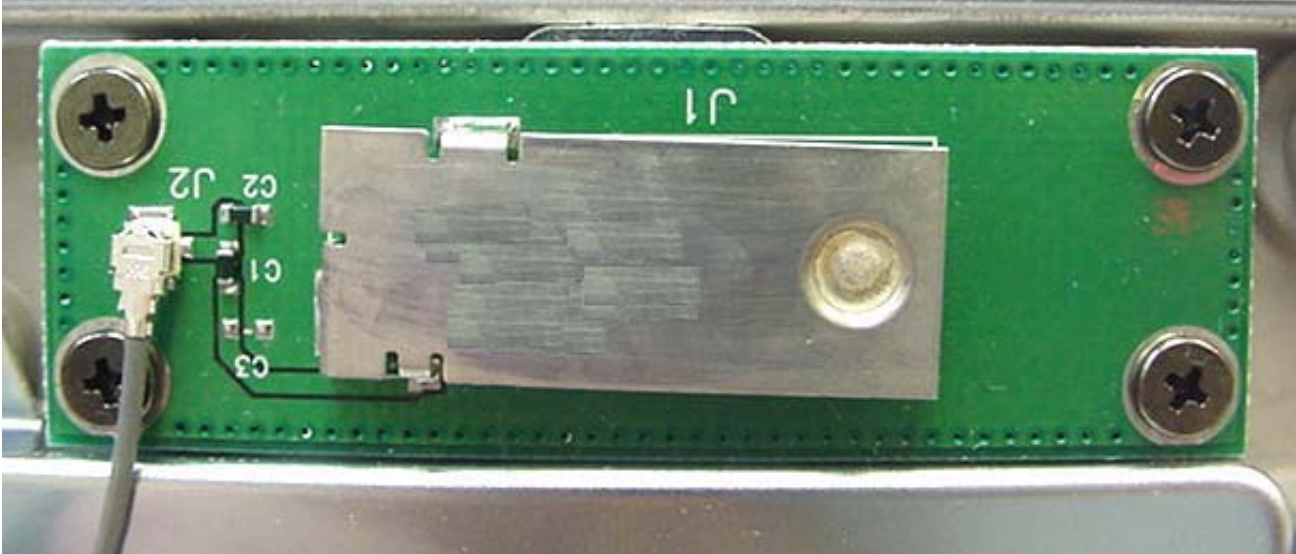

**Bluetooth Surface-Mount Antenna**  
(Upper Rear Left Side Edge of LCD Display)

**WLAN Surface-Mount Antenna**  
(Upper Rear Right Side Edge of LCD Display)

**INTERNAL DUT PHOTOGRAPHS**  
Internal Surface-Mount Antennas for WLAN and Bluetooth

RangeStar Surface-Mount Antenna - WLAN

RangeStar Surface-Mount Antenna - Bluetooth

**INTERNAL DUT PHOTOGRAPHS**  
Internal Surface-Mount Antennas for WLAN and Bluetooth

Distance at LCD back-side between CDMA dipole antenna feed/swivel-joint and WLAN surface-mount antenna

**INTERNAL DUT PHOTOGRAPHS**  
Internal Surface-Mount Antennas for WLAN and Bluetooth

RangeStar Surface-Mount Antenna (Bluetooth)

RangeStar Surface-Mount Antenna (WLAN)