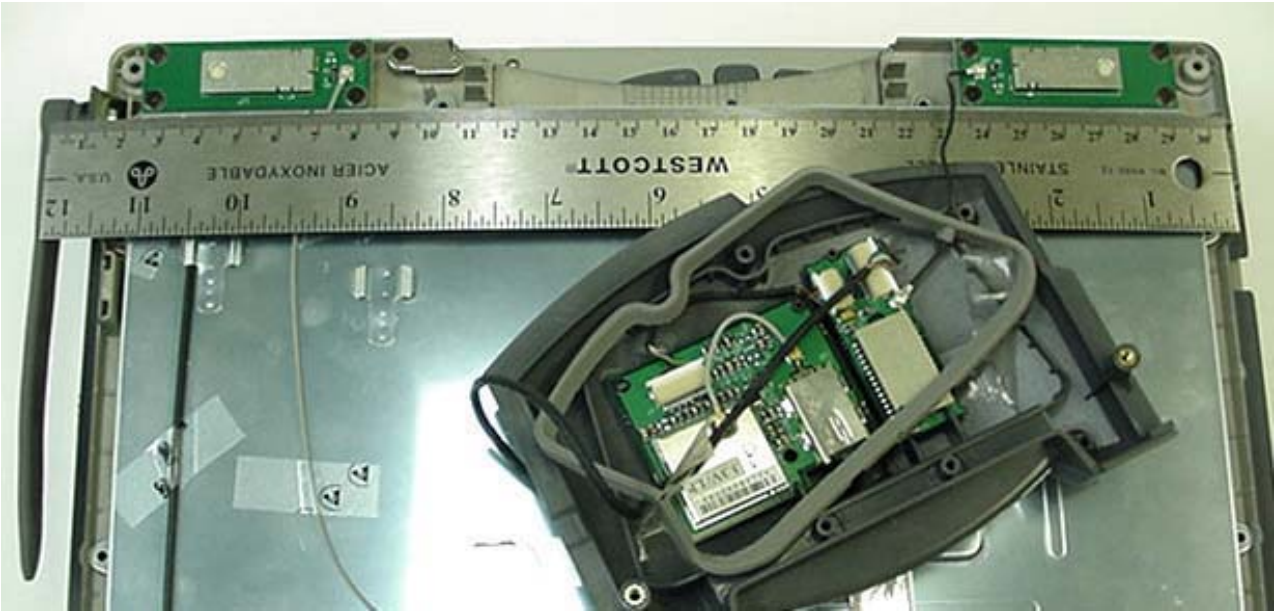

**Bluetooth Surface-Mount Antenna**  
**(Upper Rear Left Side Edge of LCD Display)**

**WLAN Surface-Mount Antenna**  
**(Upper Rear Right Side Edge of LCD Display)**

**INTERNAL DUT PHOTOGRAPHS**  
Internal Surface-Mount Antennas for WLAN and Bluetooth

**Bluetooth Surface-Mount Antenna**  
(Upper Rear Left Side Edge of LCD Display)

**WLAN Surface-Mount Antenna**  
(Upper Rear Right Side Edge of LCD Display)

**INTERNAL DUT PHOTOGRAPHS**  
Internal Surface-Mount Antennas for WLAN and Bluetooth