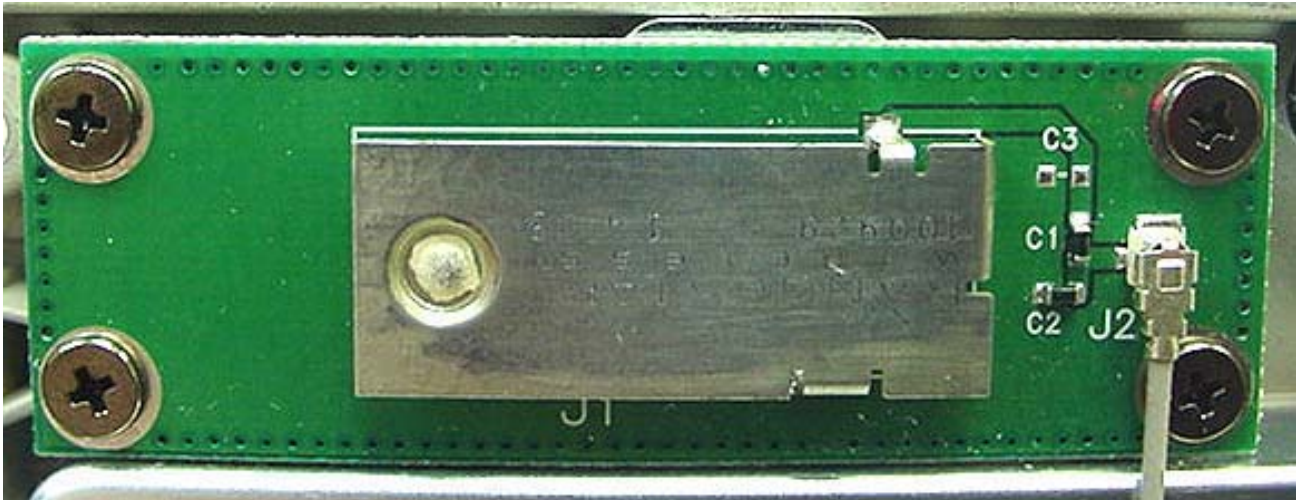

**Bluetooth Surface-Mount Antenna**  
(Upper Rear Left Side Edge of LCD Display)

**WLAN Surface-Mount Antenna**  
(Upper Rear Right Side Edge of LCD Display)

**INTERNAL DUT PHOTOGRAPHS**  
Internal Surface-Mount Antennas for WLAN and Bluetooth

RangeStar Surface-Mount Antenna - WLAN

RangeStar Surface-Mount Antenna - Bluetooth

**INTERNAL DUT PHOTOGRAPHS**  
Internal Surface-Mount Antennas for WLAN and Bluetooth

Distance at LCD back-side between CDMA dipole antenna feed/swivel-joint and WLAN surface-mount antenna

**INTERNAL DUT PHOTOGRAPHS**  
Internal Surface-Mount Antennas for WLAN and Bluetooth

RangeStar Surface-Mount Antenna (Bluetooth)

RangeStar Surface-Mount Antenna (WLAN)