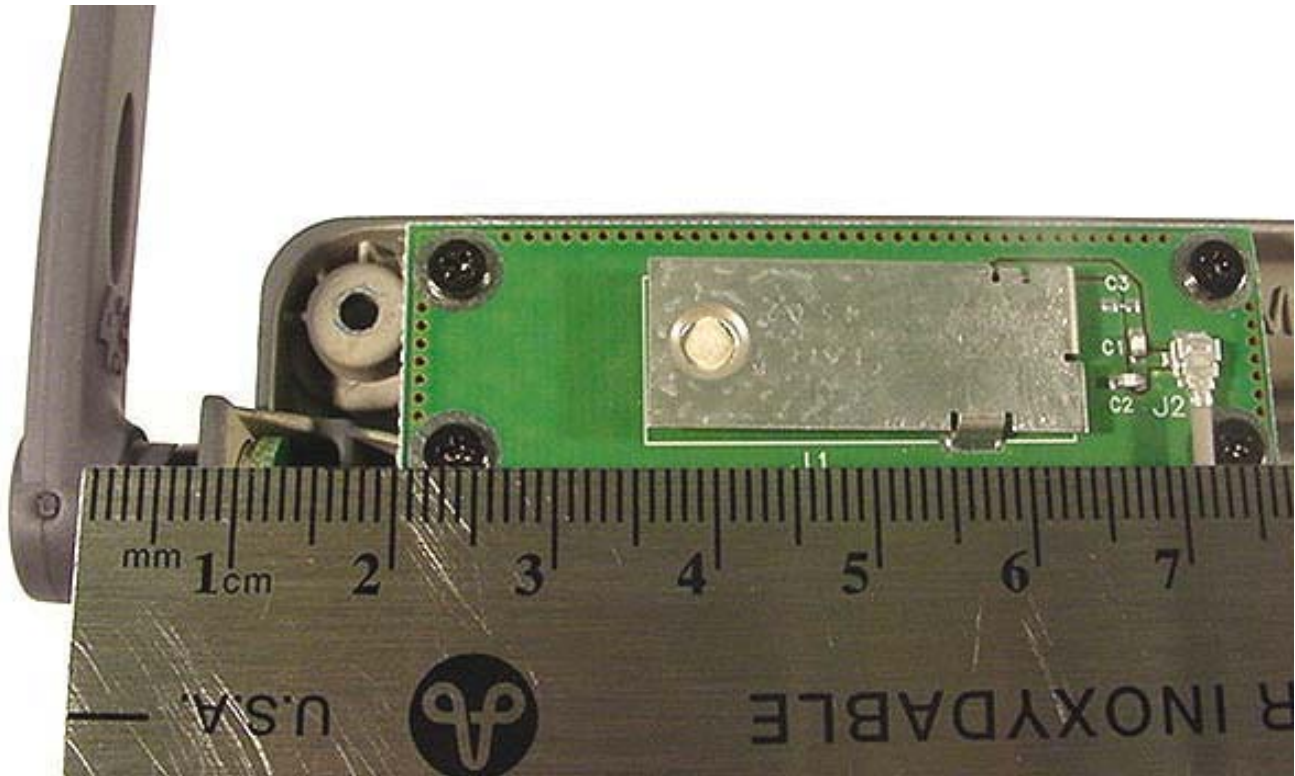

**Bluetooth Surface-Mount Antenna**  
**(Upper Rear Left Side Edge of LCD Display)**

**WLAN Surface-Mount Antenna**  
**(Upper Rear Right Side Edge of LCD Display)**

**INTERNAL DUT PHOTOGRAPHS**  
Internal Surface-Mount Antennas for WLAN and Bluetooth

**Bluetooth Surface-Mount Antenna**  
(Upper Rear Left Side Edge of LCD Display)

**WLAN Surface-Mount Antenna**  
(Upper Rear Right Side Edge of LCD Display)

**INTERNAL DUT PHOTOGRAPHS**  
Internal Surface-Mount Antennas for WLAN and Bluetooth

RangeStar Surface-Mount Antenna - WLAN

RangeStar Surface-Mount Antenna - Bluetooth

**INTERNAL DUT PHOTOGRAPHS**  
Internal Surface-Mount Antennas for WLAN and Bluetooth

Distance at LCD back-side between CDMA dipole antenna feed/swivel-joint and WLAN surface-mount antenna