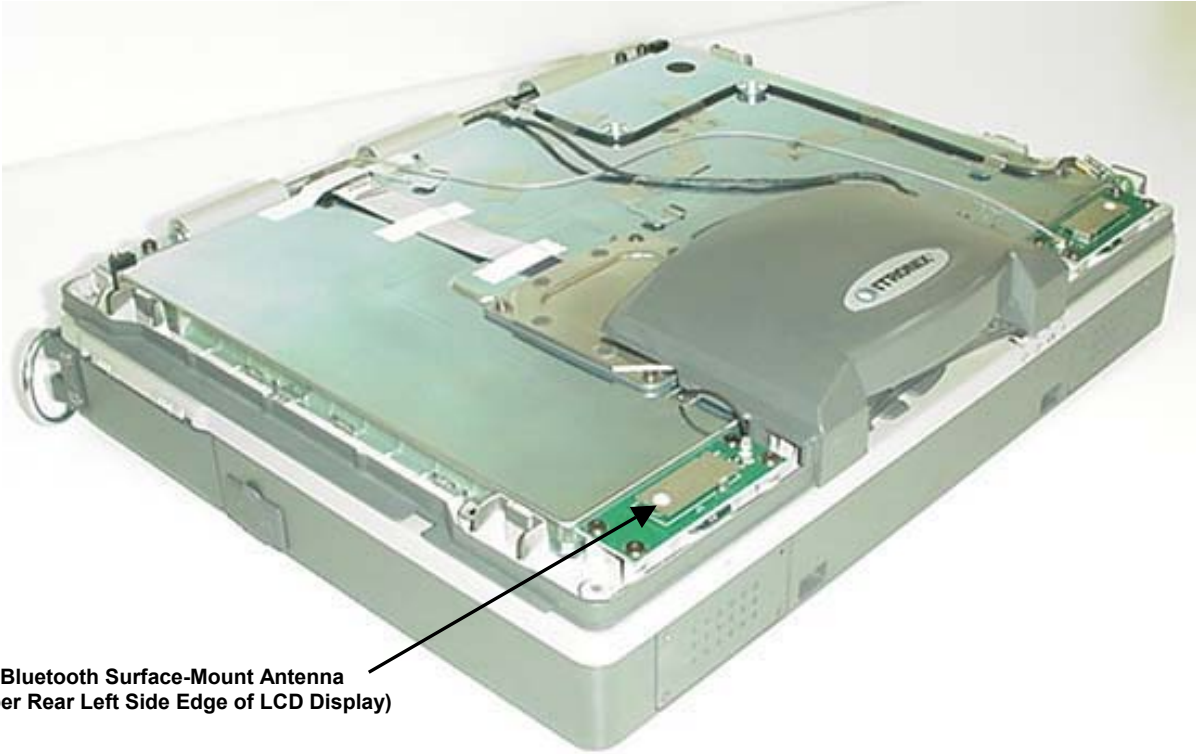

Bluetooth Transmitter

Bluetooth Transmitter

**INTERNAL DUT PHOTOGRAPHS**  
Cirronet BT2022 Bluetooth

**INTERNAL DUT PHOTOGRAPHS**  
Cirronet BT2022 Bluetooth

**INTERNAL DUT PHOTOGRAPHS**  
**Internal Surface-Mount Antennas for WLAN and Bluetooth**

**Bluetooth Surface-Mount Antenna**  
**(Upper Rear Left Side Edge of LCD Display)**

**WLAN Surface-Mount Antenna**  
**(Upper Rear Right Side Edge of LCD Display)**

**INTERNAL DUT PHOTOGRAPHS**  
Internal Surface-Mount Antennas for WLAN and Bluetooth