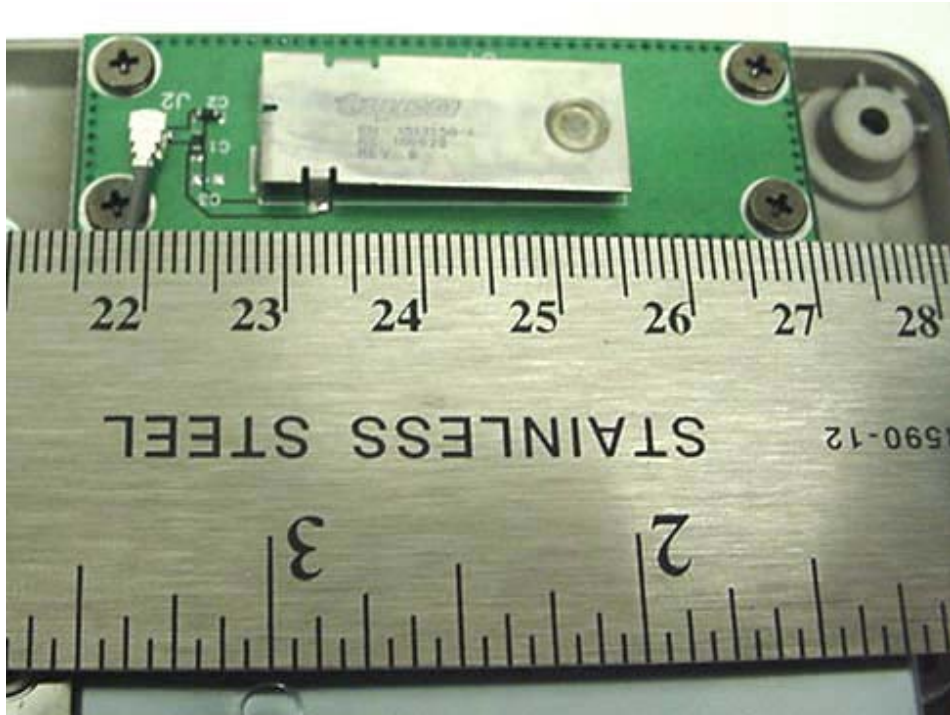

RangeStar Surface-Mount Antenna - Bluetooth