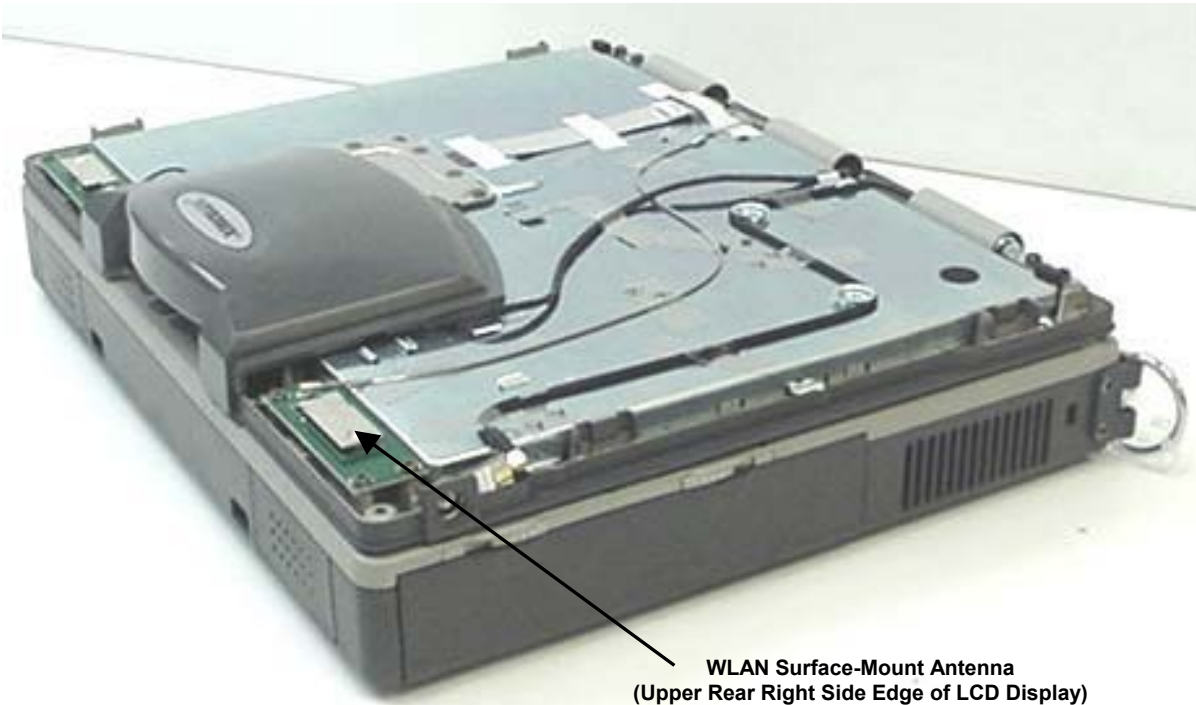

Bluetooth Transmitter

Bluetooth Transmitter

**INTERNAL DUT PHOTOGRAPHS**  
Cirronet BT2022 Bluetooth

**INTERNAL DUT PHOTOGRAPHS**  
Cirronet BT2022 Bluetooth

**INTERNAL DUT PHOTOGRAPHS**  
**Internal Surface-Mount Antennas for WLAN and Bluetooth**

**Bluetooth Surface-Mount Antenna**  
**(Upper Rear Left Side Edge of LCD Display)**

**WLAN Surface-Mount Antenna**  
**(Upper Rear Right Side Edge of LCD Display)**

**INTERNAL DUT PHOTOGRAPHS**  
Internal Surface-Mount Antennas for WLAN and Bluetooth