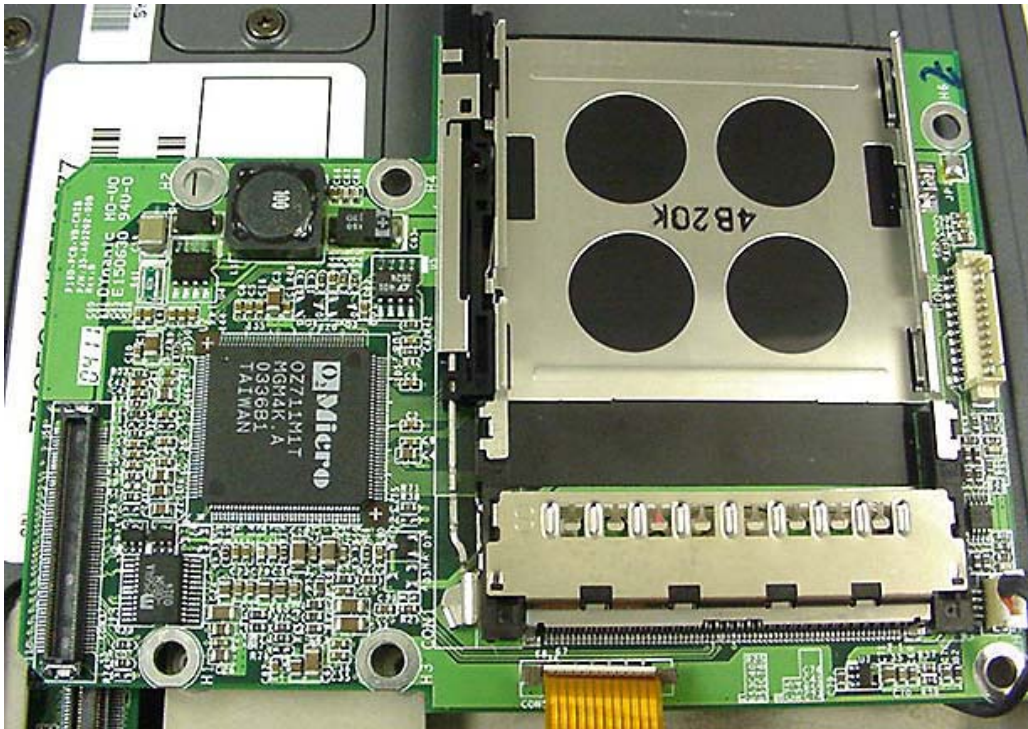

**INTERNAL DUT PHOTOGRAPHS**  
Cradle Contact Board

**INTERNAL DUT PHOTOGRAPHS**  
**Sierra Wireless AirCard 555 Dual-Band CDMA PCMCIA Modem Card**

**INTERNAL DUT PHOTOGRAPHS**  
**Sierra Wireless AirCard 555 Dual-Band CDMA PCMCIA Modem Card**

**INTERNAL DUT PHOTOGRAPHS**  
**Sierra Wireless AirCard 555 Dual-Band CDMA PCMCIA Modem Card**

**INTERNAL DUT PHOTOGRAPHS**  
Sierra Wireless AirCard 555 Dual-Band CDMA PCMCIA Modem Card

**INTERNAL DUT PHOTOGRAPHS**  
Sierra Wireless AirCard 555 Dual-Band CDMA PCMCIA Modem Card

**INTERNAL DUT PHOTOGRAPHS**  
**Sierra Wireless AirCard 555 Dual-Band CDMA PCMCIA Modem Card**

**INTERNAL DUT PHOTOGRAPHS**  
Sierra Wireless AirCard 555 Dual-Band CDMA PCMCIA Modem Card

**INTERNAL DUT PHOTOGRAPHS**  
**Rugged Laptop PC with Senao NL-3054MP WLAN**