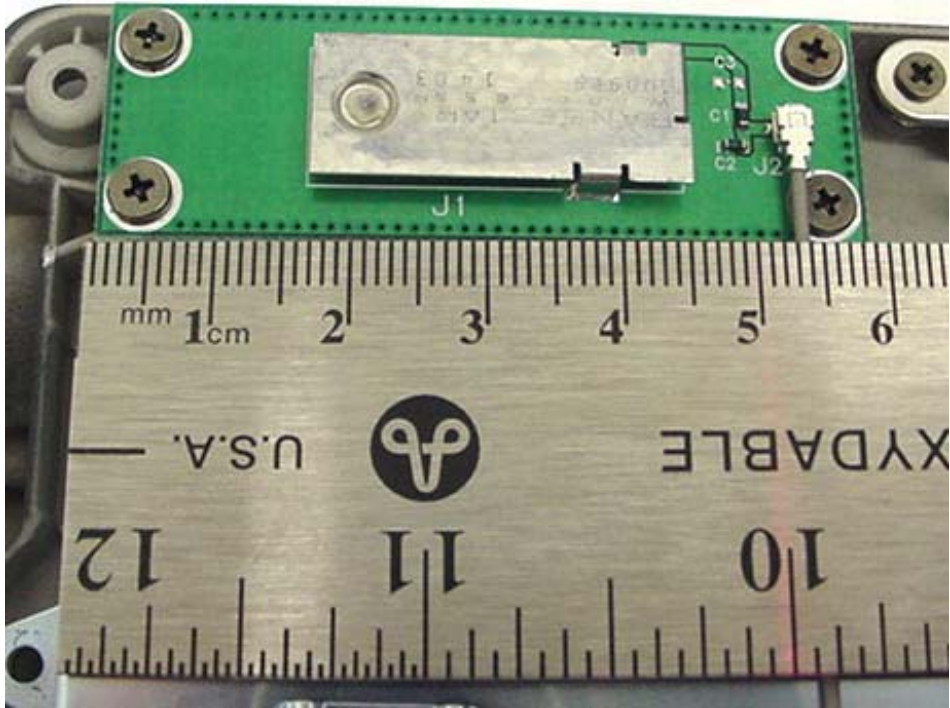

**Bluetooth Surface-Mount Antenna**  
**(Upper Rear Left Side Edge of LCD Display)**

**WLAN Surface-Mount Antenna**  
**(Upper Rear Right Side Edge of LCD Display)**

**INTERNAL DUT PHOTOGRAPHS**  
Internal Surface-Mount Antennas for WLAN and Bluetooth

**Bluetooth Surface-Mount Antenna**  
(Upper Rear Left Side Edge of LCD Display)

**WLAN Surface-Mount Antenna**  
(Upper Rear Right Side Edge of LCD Display)

**INTERNAL DUT PHOTOGRAPHS**  
Internal Surface-Mount Antennas for WLAN and Bluetooth