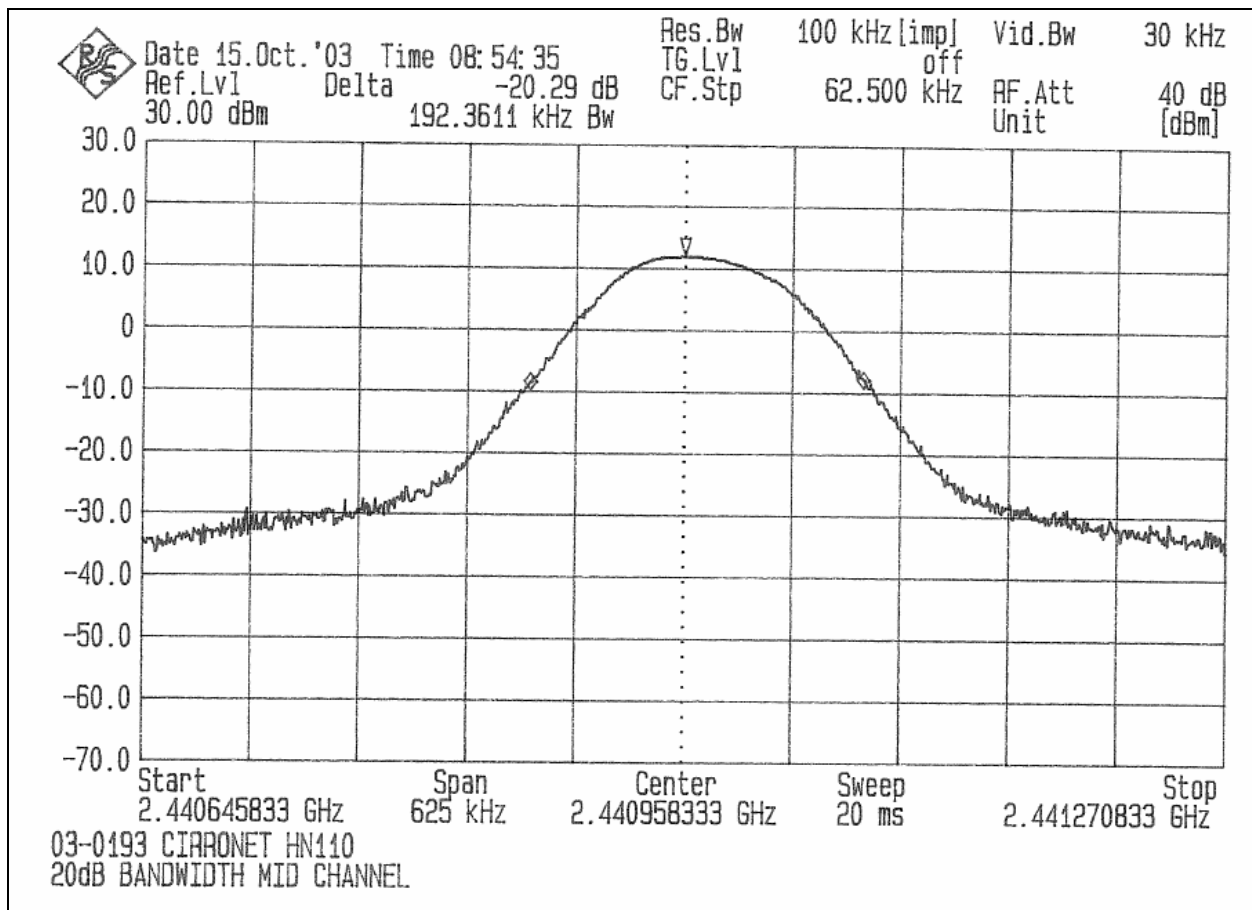

6.5.4 20dB Bandwidth

Result: The 20dB bandwidth was found to be less than 1 MHz across all channels as required. Results are shown below in Table 6.5.4-1 and a plot of the channel with the greatest bandwidth is shown in Figure 6.5.4-1.

Table 6.5.4-1: 20dB Bandwidth

Channel	Frequency (MHz)	20dB Bandwidth (kHz)
Low	2402	187.50
Center	2441	192.36
High	2480	188.19

Figure 6.5.4-1: 20dB Bandwidth