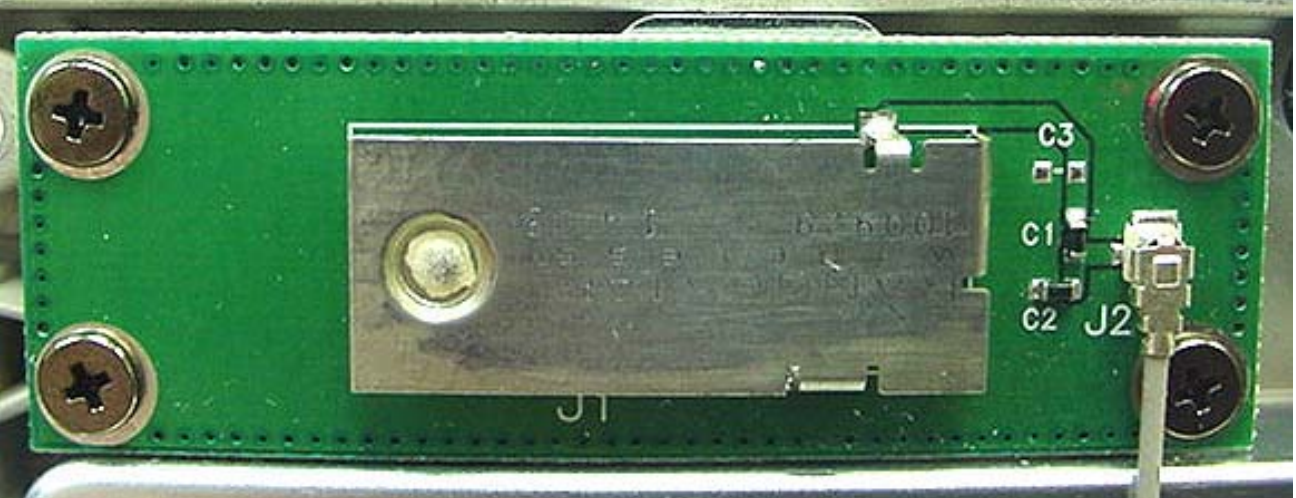

**INTERNAL DUT PHOTOGRAPHS**  
Dual Internal Antennas for Senao NL-3054MP WLAN

Primary Antenna (Transmit and Receive)

Auxiliary Antenna (Receive only)

**INTERNAL DUT PHOTOGRAPHS**  
**Dual Internal Antennas for Senao NL-3054MP WLAN**

Primary Antenna (Transmit and Receive)

Auxiliary Antenna (Receive only)

**INTERNAL DUT PHOTOGRAPHS**  
Dual Internal Antennas for Senao NL-3054MP WLAN

**Primary Antenna  
(Transmit & Receive)**

**Auxiliary Antenna  
(Receive only)**