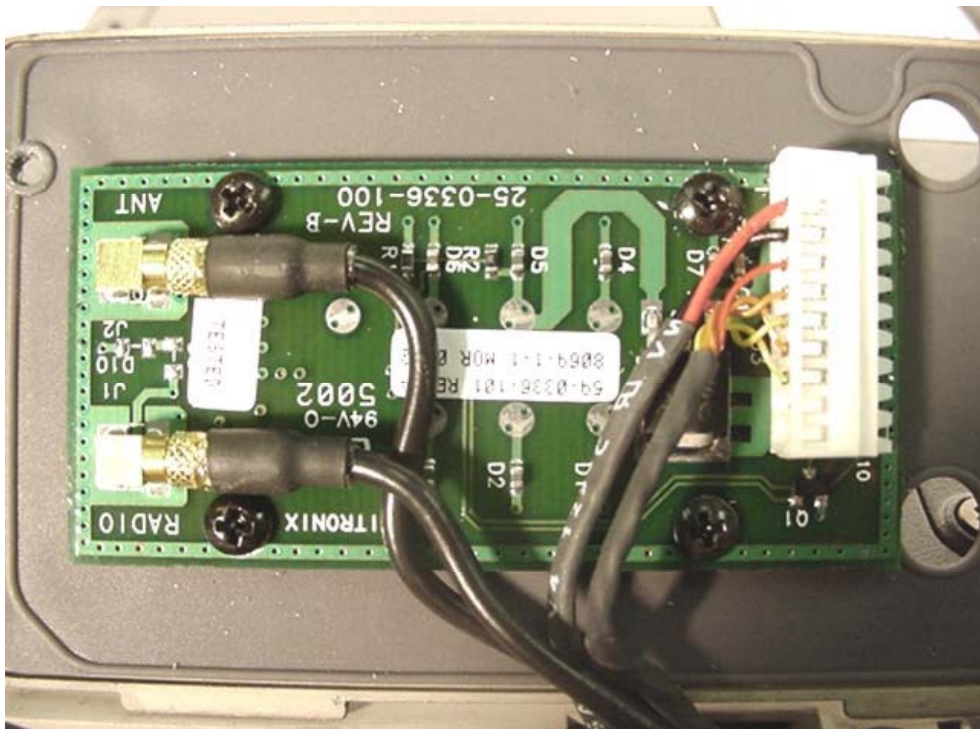

**INTERNAL DUT PHOTOGRAPHS**  
Cradle Contact Board

**INTERNAL DUT PHOTOGRAPHS**  
with Wavenet BM3-900M Mobitex Radio Modem

**INTERNAL DUT PHOTOGRAPHS**  
with Wavenet BM3-900M Mobitex Radio Modem

**INTERNAL DUT PHOTOGRAPHS**  
with Wavenet BM3-900M Mobitex Radio Modem