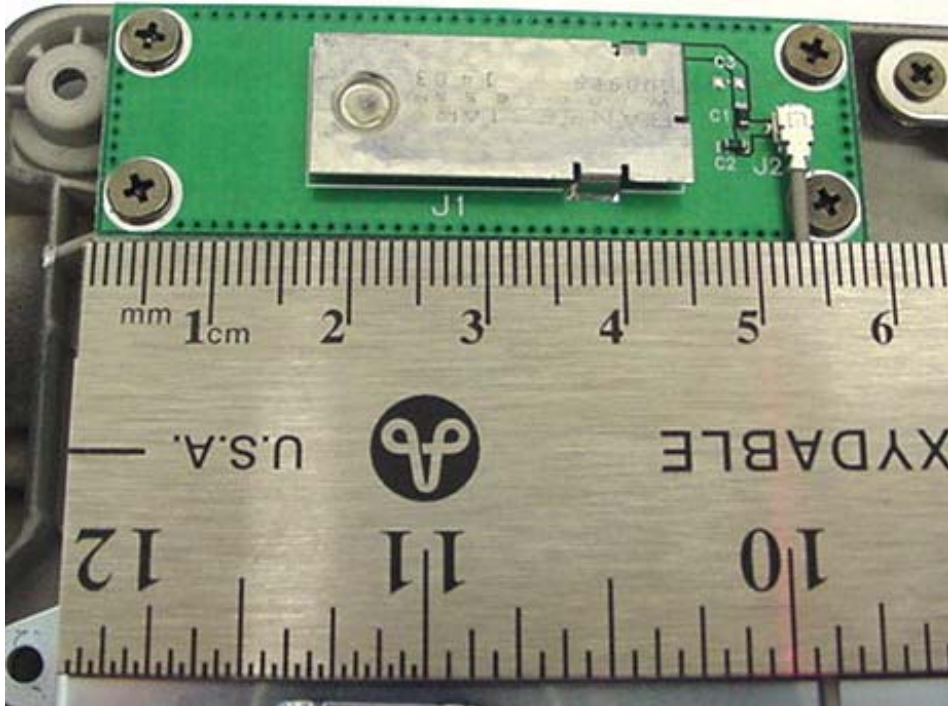

**INTERNAL DUT PHOTOGRAPHS**  
Rugged Laptop PC with Senao NL-3054MP WLAN

**INTERNAL DUT PHOTOGRAPHS**  
Rugged Laptop PC with Senao NL-3054MP WLAN

**INTERNAL DUT PHOTOGRAPHS**  
Senao NL-3054MP WLAN

**INTERNAL DUT PHOTOGRAPHS**  
**Senao NL-3054MP WLAN**

**INTERNAL DUT PHOTOGRAPHS**  
Dual Internal Antennas for Senao NL-3054MP WLAN

Primary Antenna (Transmit and Receive)

Auxiliary Antenna (Receive only)

**INTERNAL DUT PHOTOGRAPHS**  
**Dual Internal Antennas for Senao NL-3054MP WLAN**