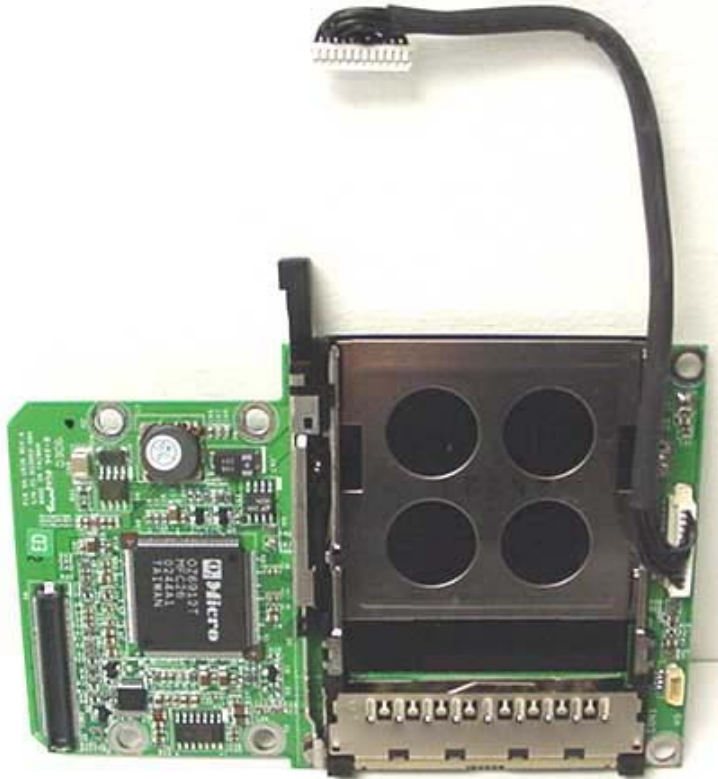

**INTERNAL DUT PHOTOGRAPHS**  
Cradle Contact Board

**INTERNAL DUT PHOTOGRAPHS**  
with Wavenet BM3-900M Mobitex Radio Modem

**INTERNAL DUT PHOTOGRAPHS**  
with Wavenet BM3-900M Mobitex Radio Modem

**INTERNAL DUT PHOTOGRAPHS**  
with Wavenet BM3-900M Mobitex Radio Modem

**INTERNAL DUT PHOTOGRAPHS**  
with Wavenet BM3-900M Mobitex Radio Modem

**INTERNAL DUT PHOTOGRAPHS**  
**Wavenet BM3-900M Mobitex Radio Modem**

**INTERNAL DUT PHOTOGRAPHS**  
**Wavenet BM3-900M Mobitex Radio Modem**

**INTERNAL DUT PHOTOGRAPHS**  
Wavenet BM3-900M Mobitex Radio Modem

**INTERNAL DUT PHOTOGRAPHS**  
Wavenet BM3-900M Mobitex Radio Modem

**INTERNAL DUT PHOTOGRAPHS**  
Rugged Laptop PC with Senao NL-3054MP WLAN