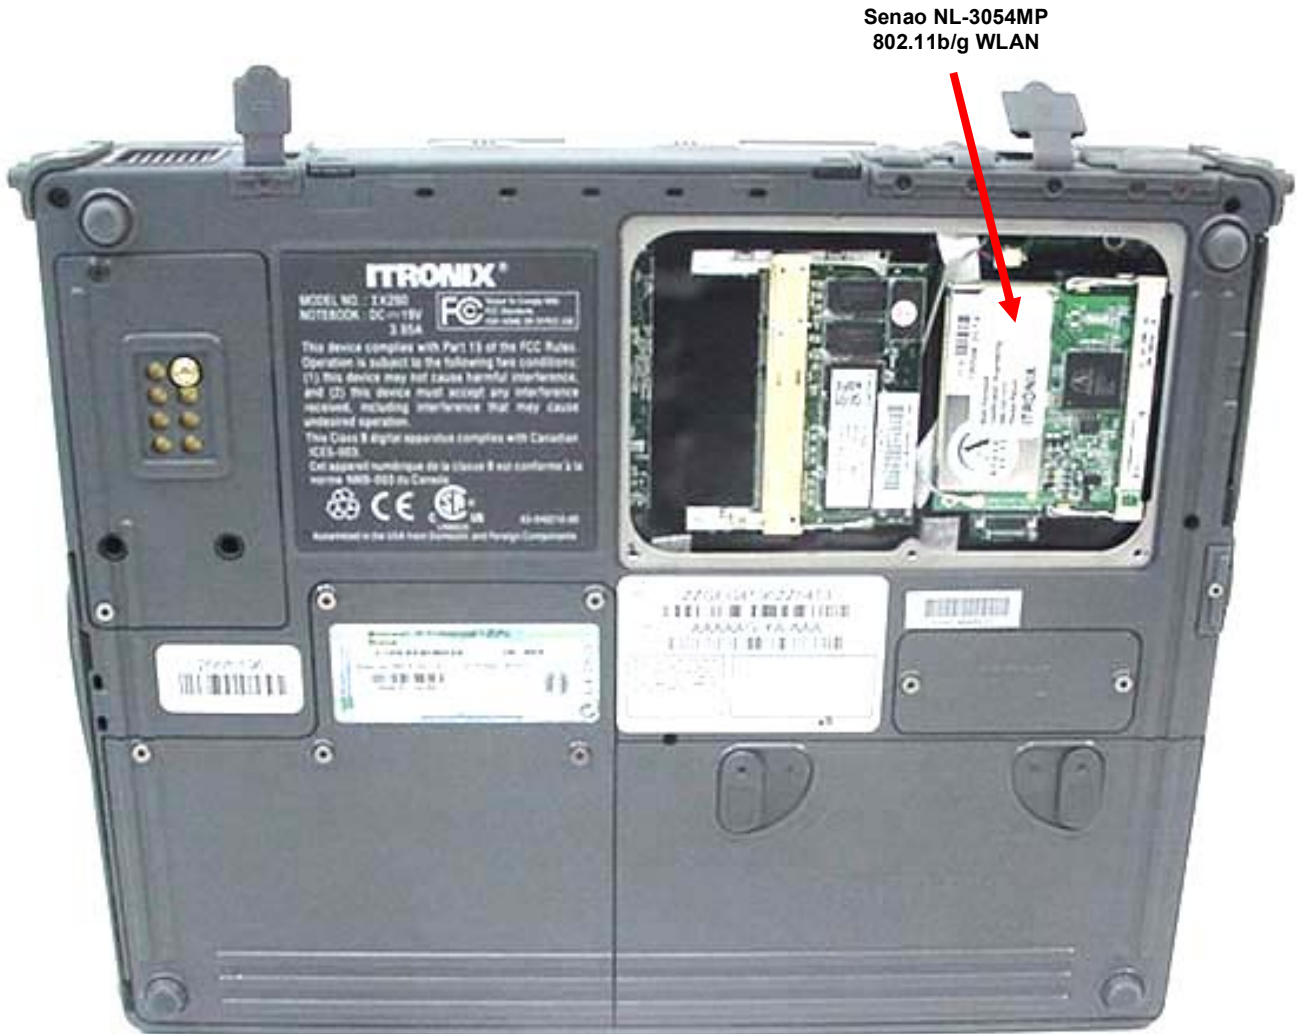

INTERNAL DUT PHOTOGRAPHS
Cradle Contact Board

INTERNAL DUT PHOTOGRAPHS
DUT with Sierra Wireless AirCard 860 PCMCIA Modem

INTERNAL DUT PHOTOGRAPHS
DUT with Sierra Wireless AirCard 860 PCMCIA Modem

INTERNAL DUT PHOTOGRAPHS
Sierra Wireless AirCard 860 PCMCIA Modem

INTERNAL DUT PHOTOGRAPHS
Sierra Wireless AirCard 860 PCMCIA Modem

INTERNAL DUT PHOTOGRAPHS
Sierra Wireless AirCard 860 PCMCIA Modem

INTERNAL DUT PHOTOGRAPHS
DUT with Senao NL-3054MP 802.11b/g WLAN Mini-PCI Card