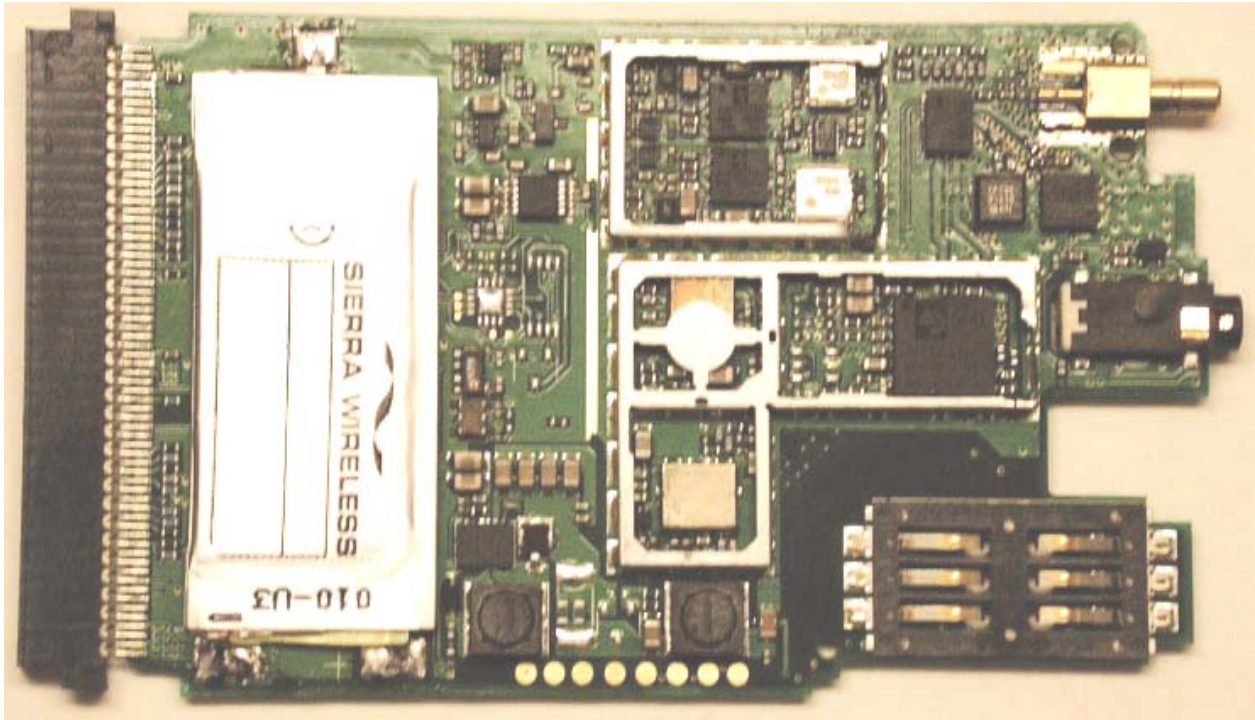

INTERNAL DUT PHOTOGRAPHS
Cradle Contact Board

INTERNAL DUT PHOTOGRAPHS
DUT with Sierra Wireless AirCard 860 PCMCIA Modem

INTERNAL DUT PHOTOGRAPHS
DUT with Sierra Wireless AirCard 860 PCMCIA Modem

INTERNAL DUT PHOTOGRAPHS
Sierra Wireless AirCard 860 PCMCIA Modem

INTERNAL DUT PHOTOGRAPHS
Sierra Wireless AirCard 860 PCMCIA Modem

INTERNAL DUT PHOTOGRAPHS
Sierra Wireless AirCard 860 PCMCIA Modem

INTERNAL DUT PHOTOGRAPHS
DUT with Senao NL-3054MP 802.11b/g WLAN Mini-PCI Card

Senao NL-3054MP
802.11b/g WLAN

INTERNAL DUT PHOTOGRAPHS
DUT with Senao NL-3054MP 802.11b/g WLAN Mini-PCI Card

INTERNAL DUT PHOTOGRAPHS
DUT with Senao NL-3054MP 802.11b/g WLAN Mini-PCI Card

INTERNAL DUT PHOTOGRAPHS
Senao NL-3054MP 802.11b/g WLAN Mini-PCI Card

INTERNAL DUT PHOTOGRAPHS
Senao NL-3054MP 802.11b/g WLAN Mini-PCI Card

INTERNAL DUT PHOTOGRAPHS
Dual Internal Antennas for Senao NL-3054MP 802.11b/g WLAN Mini-PCI Card

Primary Antenna (Transmit and Receive)