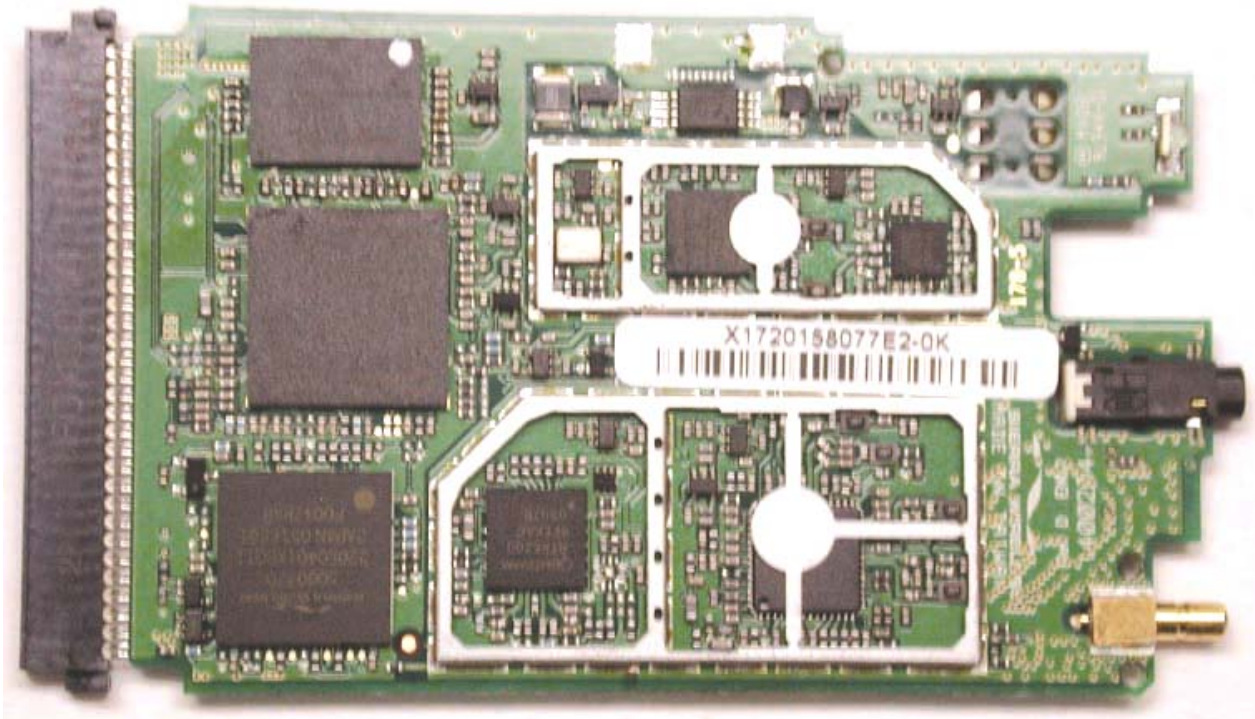

INTERNAL DUT PHOTOGRAPHS
Cradle Contact Board

INTERNAL DUT PHOTOGRAPHS
DUT with Sierra Wireless AirCard 860 PCMCIA Modem

INTERNAL DUT PHOTOGRAPHS
DUT with Sierra Wireless AirCard 860 PCMCIA Modem

INTERNAL DUT PHOTOGRAPHS
Sierra Wireless AirCard 860 PCMCIA Modem

INTERNAL DUT PHOTOGRAPHS
Sierra Wireless AirCard 860 PCMCIA Modem

INTERNAL DUT PHOTOGRAPHS
Sierra Wireless AirCard 860 PCMCIA Modem

INTERNAL DUT PHOTOGRAPHS
DUT with Senao NL-3054MP 802.11b/g WLAN Mini-PCI Card

Senao NL-3054MP
802.11b/g WLAN

INTERNAL DUT PHOTOGRAPHS
DUT with Senao NL-3054MP 802.11b/g WLAN Mini-PCI Card

INTERNAL DUT PHOTOGRAPHS
DUT with Senao NL-3054MP 802.11b/g WLAN Mini-PCI Card

INTERNAL DUT PHOTOGRAPHS
Senao NL-3054MP 802.11b/g WLAN Mini-PCI Card

INTERNAL DUT PHOTOGRAPHS
Senao NL-3054MP 802.11b/g WLAN Mini-PCI Card

INTERNAL DUT PHOTOGRAPHS
Dual Internal Antennas for Senao NL-3054MP 802.11b/g WLAN Mini-PCI Card

Primary Antenna (Transmit and Receive)