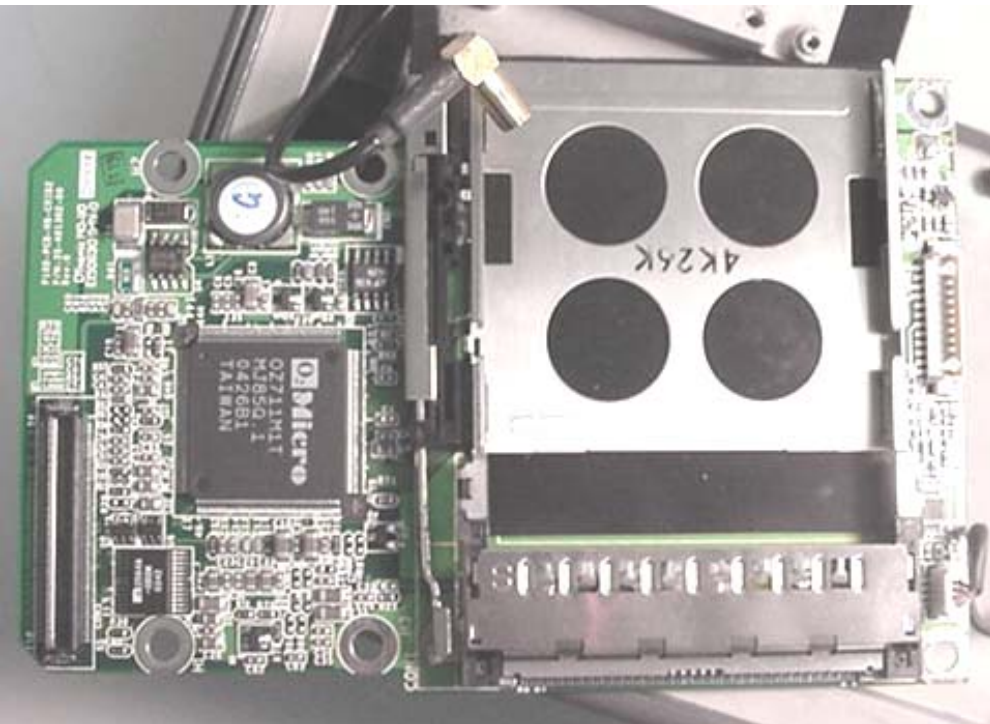

INTERNAL DUT PHOTOGRAPHS
Cradle Contact Board

INTERNAL DUT PHOTOGRAPHS
DUT with Sierra Wireless AirCard 860 PCMCIA Modem

INTERNAL DUT PHOTOGRAPHS
DUT with Sierra Wireless AirCard 860 PCMCIA Modem

INTERNAL DUT PHOTOGRAPHS
Sierra Wireless AirCard 860 PCMCIA Modem

INTERNAL DUT PHOTOGRAPHS
Sierra Wireless AirCard 860 PCMCIA Modem

INTERNAL DUT PHOTOGRAPHS
Sierra Wireless AirCard 860 PCMCIA Modem

INTERNAL DUT PHOTOGRAPHS
DUT with Senao NL-3054MP 802.11b/g WLAN Mini-PCI Card

Senao NL-3054MP
802.11b/g WLAN

INTERNAL DUT PHOTOGRAPHS
DUT with Senao NL-3054MP 802.11b/g WLAN Mini-PCI Card

INTERNAL DUT PHOTOGRAPHS
DUT with Senao NL-3054MP 802.11b/g WLAN Mini-PCI Card

INTERNAL DUT PHOTOGRAPHS
Senao NL-3054MP 802.11b/g WLAN Mini-PCI Card

INTERNAL DUT PHOTOGRAPHS
Senao NL-3054MP 802.11b/g WLAN Mini-PCI Card

INTERNAL DUT PHOTOGRAPHS
Dual Internal Antennas for Senao NL-3054MP 802.11b/g WLAN Mini-PCI Card

Primary Antenna (Transmit and Receive)