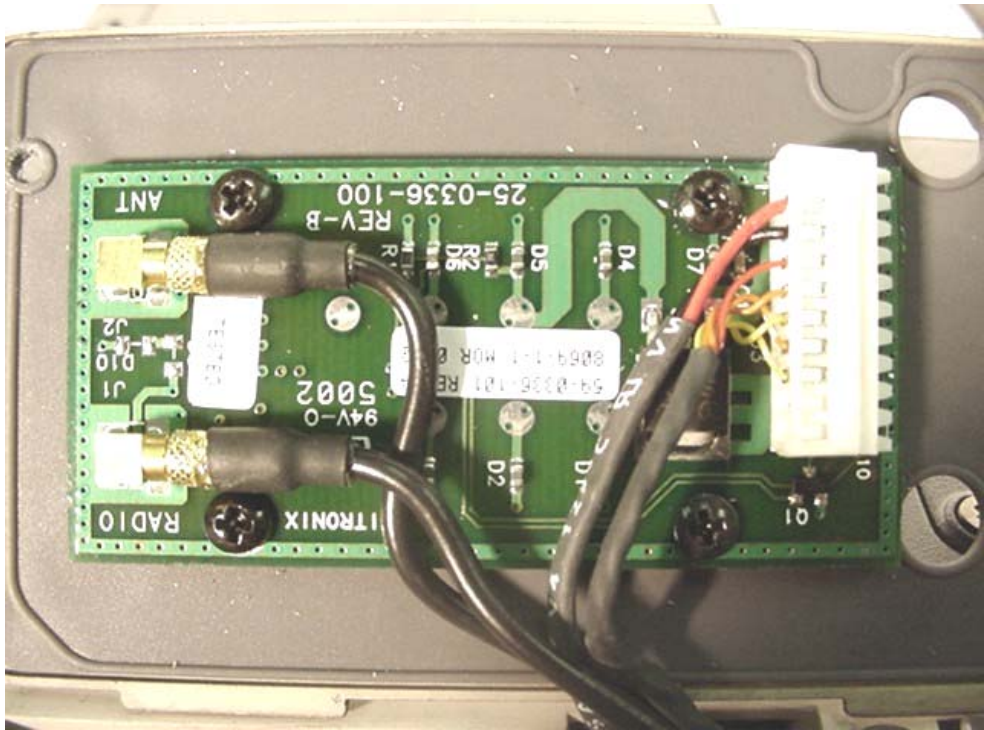

INTERNAL DUT PHOTOGRAPHS
Cradle Contact Board

INTERNAL DUT PHOTOGRAPHS
DUT with Sierra Wireless AirCard 860 PCMCIA Modem

INTERNAL DUT PHOTOGRAPHS
DUT with Sierra Wireless AirCard 860 PCMCIA Modem

INTERNAL DUT PHOTOGRAPHS
Sierra Wireless AirCard 860 PCMCIA Modem

INTERNAL DUT PHOTOGRAPHS
Sierra Wireless AirCard 860 PCMCIA Modem

INTERNAL DUT PHOTOGRAPHS
Sierra Wireless AirCard 860 PCMCIA Modem

INTERNAL DUT PHOTOGRAPHS
DUT with Senao NL-3054MP 802.11b/g WLAN Mini-PCI Card