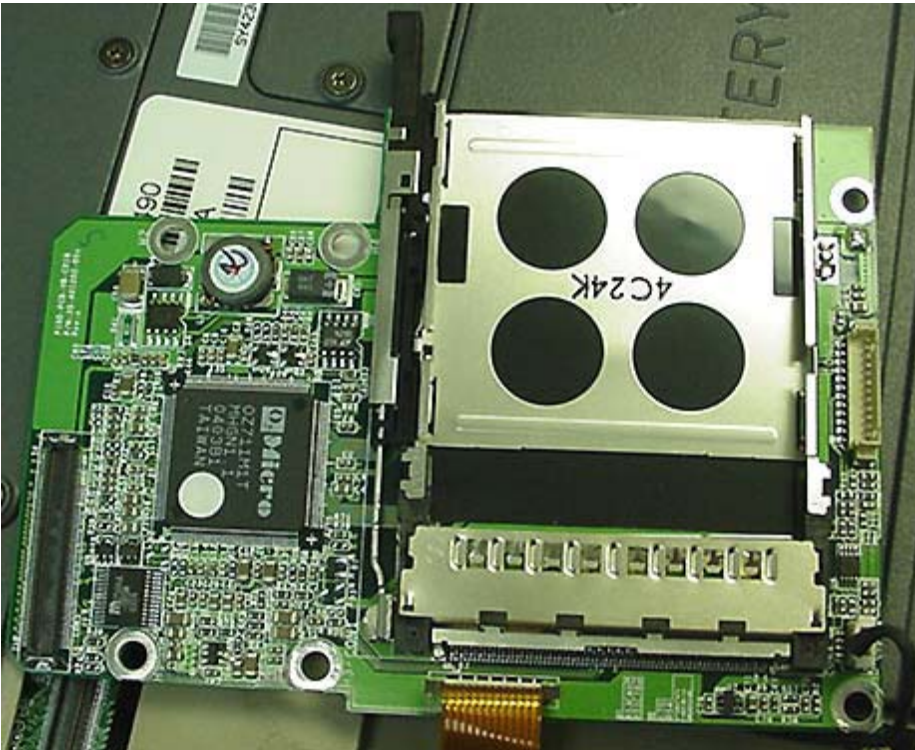

INTERNAL DUT PHOTOGRAPHS
Cradle Contact Board

INTERNAL DUT PHOTOGRAPHS
Sierra Wireless AirCard 775 GSM GPRS/EDGE PCMCIA Modem

INTERNAL DUT PHOTOGRAPHS
Sierra Wireless AirCard 775 GSM GPRS/EDGE PCMCIA Modem

INTERNAL DUT PHOTOGRAPHS
Sierra Wireless AirCard 775 GSM GPRS/EDGE PCMCIA Modem

INTERNAL DUT PHOTOGRAPHS
Sierra Wireless AirCard 775 GSM GPRS/EDGE PCMCIA Modem

INTERNAL DUT PHOTOGRAPHS
Sierra Wireless AirCard 775 GSM GPRS/EDGE PCMCIA Modem

INTERNAL DUT PHOTOGRAPHS
Sierra Wireless AirCard 775 GSM GPRS/EDGE PCMCIA Modem

044004-012

SIERRA WIRELESS

p/n 3000874

010-S4

C700
C707

INTERNAL DUT PHOTOGRAPHS
Rugged Laptop PC with Senao NL-3054MP WLAN

Senao NL-3054MP
802.11b/g WLAN