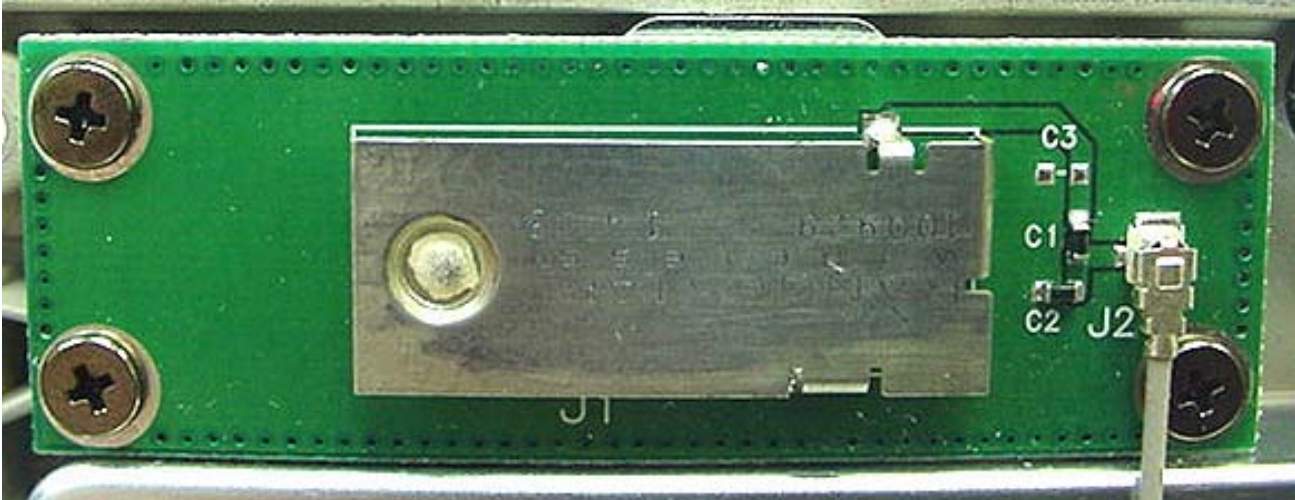

INTERNAL DUT PHOTOGRAPHS
Dual Internal Antennas for Senao NL-3054MP WLAN

Primary Antenna (Transmit and Receive)

Auxiliary Antenna (Receive only)

INTERNAL DUT PHOTOGRAPHS
Dual Internal Antennas for Senao NL-3054MP WLAN

Primary Antenna (Transmit and Receive)

Auxiliary Antenna (Receive only)

INTERNAL DUT PHOTOGRAPHS
Dual Internal Antennas for Senao NL-3054MP WLAN

**Primary Antenna
(Transmit & Receive)**

**Auxiliary Antenna
(Receive only)**