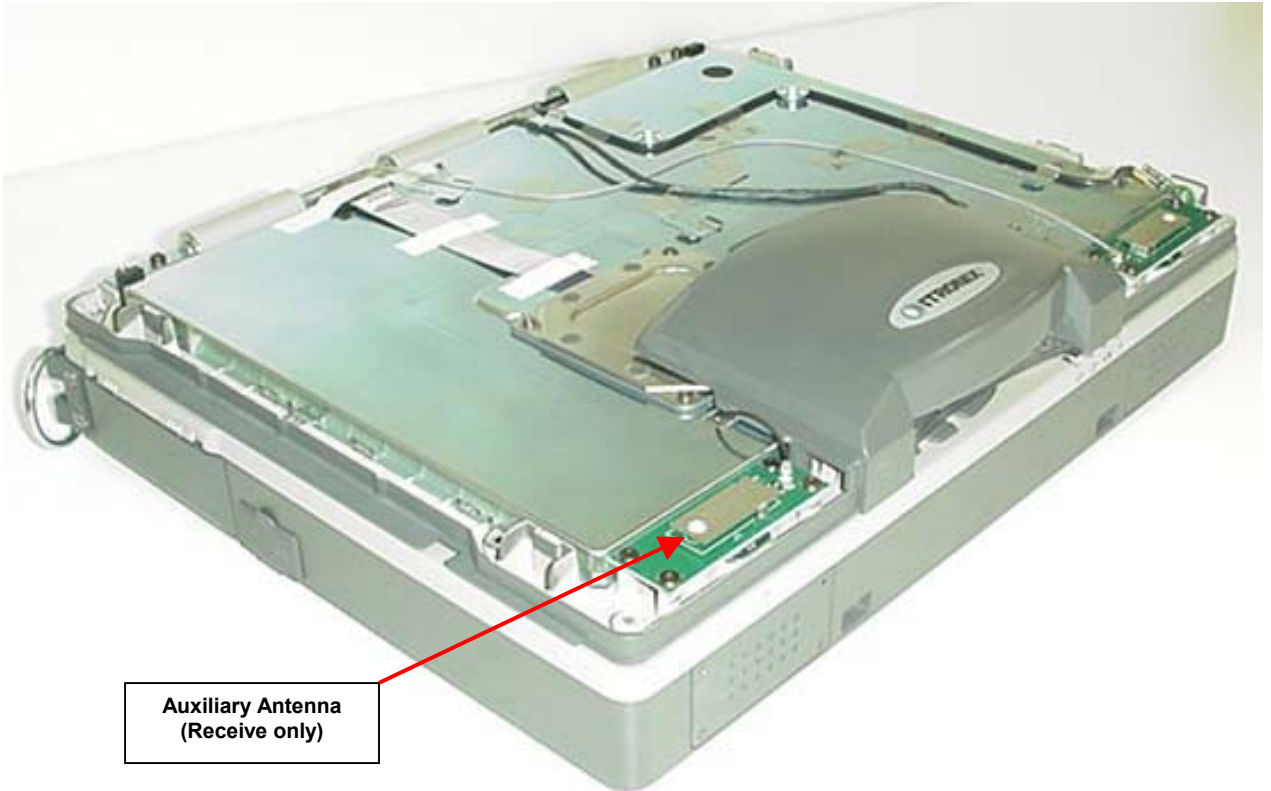

**Auxiliary Antenna
(Receive only)**