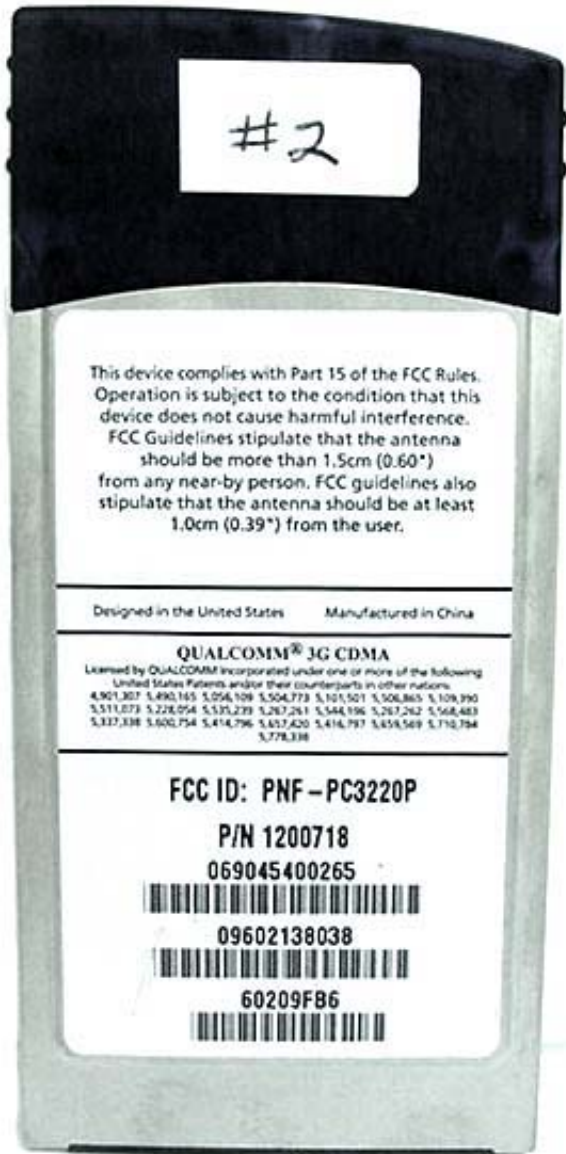

INTERNAL DUT PHOTOGRAPHS
Sierra Wireless AirCard 580 Dual-Band CDMA PCMCIA Modem

This device complies with Part 15 of the FCC Rules. Operation is subject to the condition that this device does not cause harmful interference. FCC Guidelines stipulate that the antenna should be more than 1.5cm (0.60") from any near-by person. FCC guidelines also stipulate that the antenna should be at least 1.0cm (0.39") from the user.

Designed in the United States   Manufactured in China

FCC ID: PNF-PC3220P

P/N 1200718

069045400265

09602138038

60209FB6