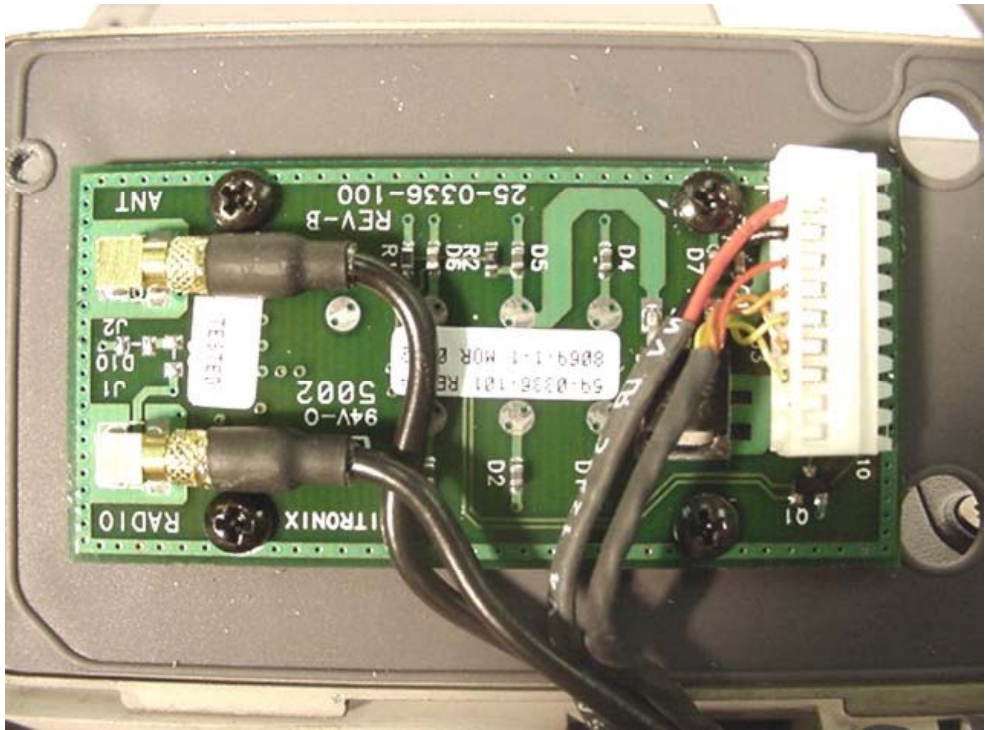

**INTERNAL DUT PHOTOGRAPHS**  
Cradle Contact Board

**INTERNAL DUT PHOTOGRAPHS**  
**Sierra Wireless AirCard 580 Dual-Band CDMA PCMCIA Modem**

**INTERNAL DUT PHOTOGRAPHS**  
**Sierra Wireless AirCard 580 Dual-Band CDMA PCMCIA Modem**

**INTERNAL DUT PHOTOGRAPHS**  
**Sierra Wireless AirCard 580 Dual-Band CDMA PCMCIA Modem**

**INTERNAL DUT PHOTOGRAPHS**  
Sierra Wireless AirCard 580 Dual-Band CDMA PCMCIA Modem

**INTERNAL DUT PHOTOGRAPHS**  
**Sierra Wireless AirCard 580 Dual-Band CDMA PCMCIA Modem**

This device complies with Part 15 of the FCC Rules. Operation is subject to the condition that this device does not cause harmful interference. FCC Guidelines stipulate that the antenna should be more than 1.5cm (0.60") from any near-by person. FCC guidelines also stipulate that the antenna should be at least 1.0cm (0.39") from the user.