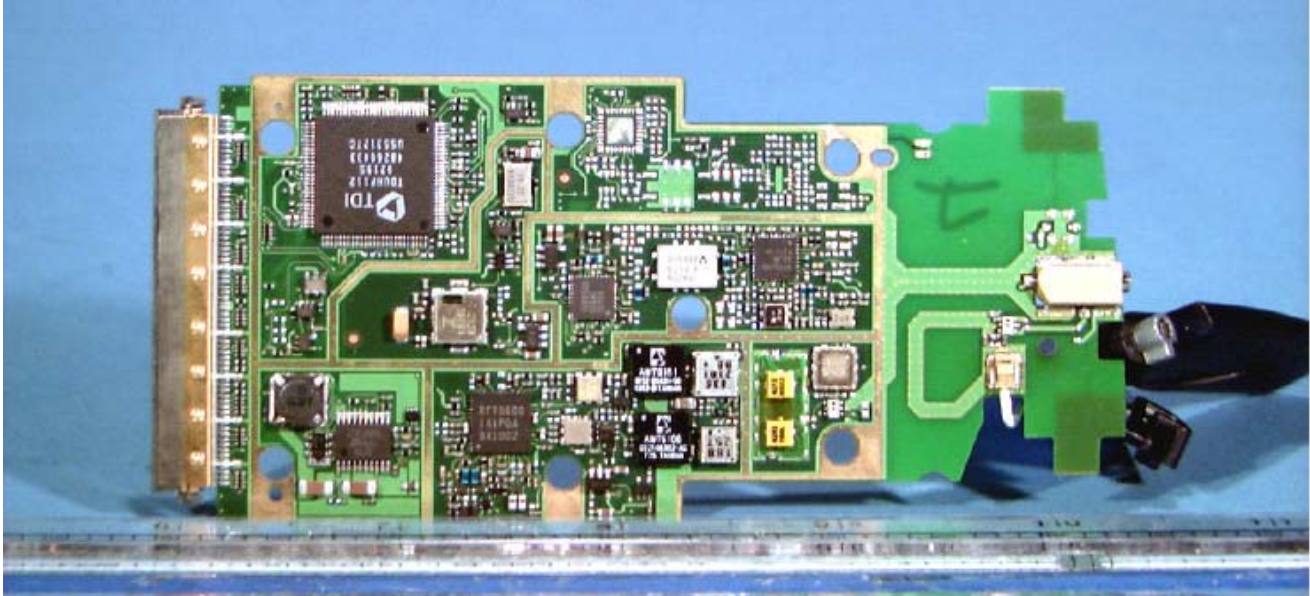

This device complies with Part 15 of the FCC Rules. Operation is subject to the condition that this device does not cause harmful interference. FCC Guidelines stipulate that the antenna should be more than 1.5cm (0.60") from any near-by person. FCC guidelines also stipulate that the antenna should be at least 1.0cm (0.39") from the user.

**FCC ID: PNF-PC3220P**

**P/N 1200718**

**069045400265**

**09602138038**

**60209FB6**

**INTERNAL DUT PHOTOGRAPHS**  
Sierra Wireless AirCard 580 Dual-Band CDMA PCMCIA Modem

**INTERNAL DUT PHOTOGRAPHS**  
**Sierra Wireless AirCard 580 Dual-Band CDMA PCMCIA Modem**

**INTERNAL DUT PHOTOGRAPHS**  
Senao NL-3054MP 802.11b/g WLAN Mini-PCI Card

Senao NL-3054MP  
802.11b/g WLAN

**INTERNAL DUT PHOTOGRAPHS**  
**Senao NL-3054MP 802.11b/g WLAN Mini-PCI Card**

**INTERNAL DUT PHOTOGRAPHS**  
Senao NL-3054MP 802.11b/g WLAN Mini-PCI Card