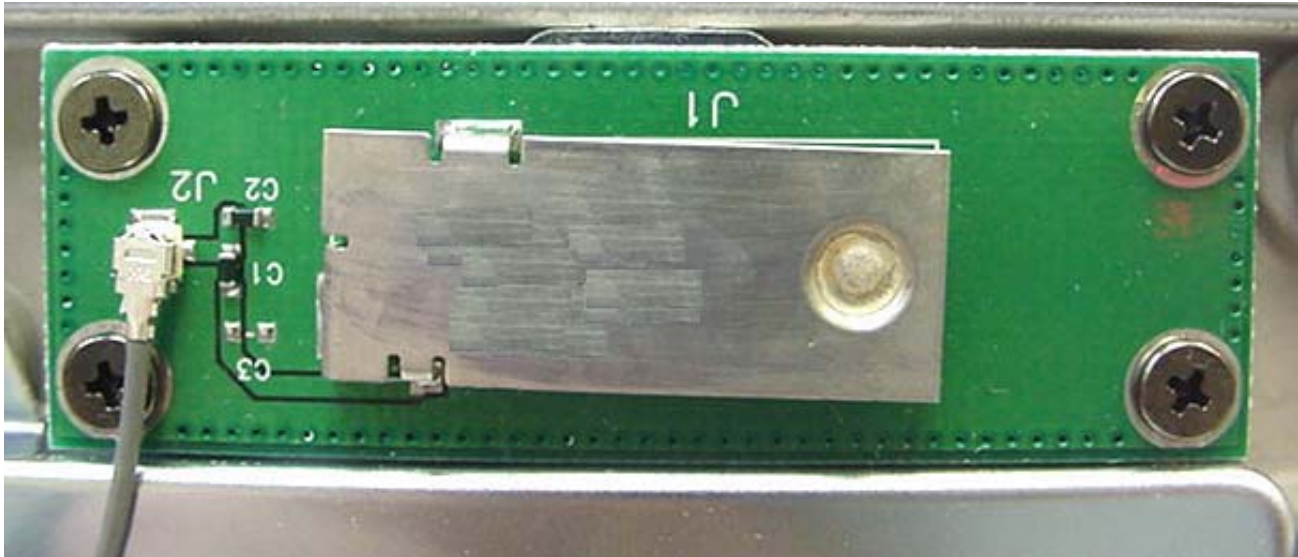

**INTERNAL DUT PHOTOGRAPHS**  
Internal Surface-Mount Antennas

**Bluetooth Surface-Mount Antenna**  
(Upper Rear Left Side of LCD Display)

**WLAN Surface-Mount Antenna**  
(Upper Rear Right Side of LCD Display)

**INTERNAL DUT PHOTOGRAPHS**  
Internal Surface-Mount Antennas

Spacing between Antennas (WLAN)

Spacing between Antennas (Bluetooth)

**INTERNAL DUT PHOTOGRAPHS**  
Internal Surface-Mount Antennas

RangeStar Surface-Mount Antenna P/N: 100929 (Bluetooth)

RangeStar Surface-Mount Antenna P/N: 100929 (WLAN)

**INTERNAL DUT PHOTOGRAPHS**  
Internal Surface-Mount Antennas