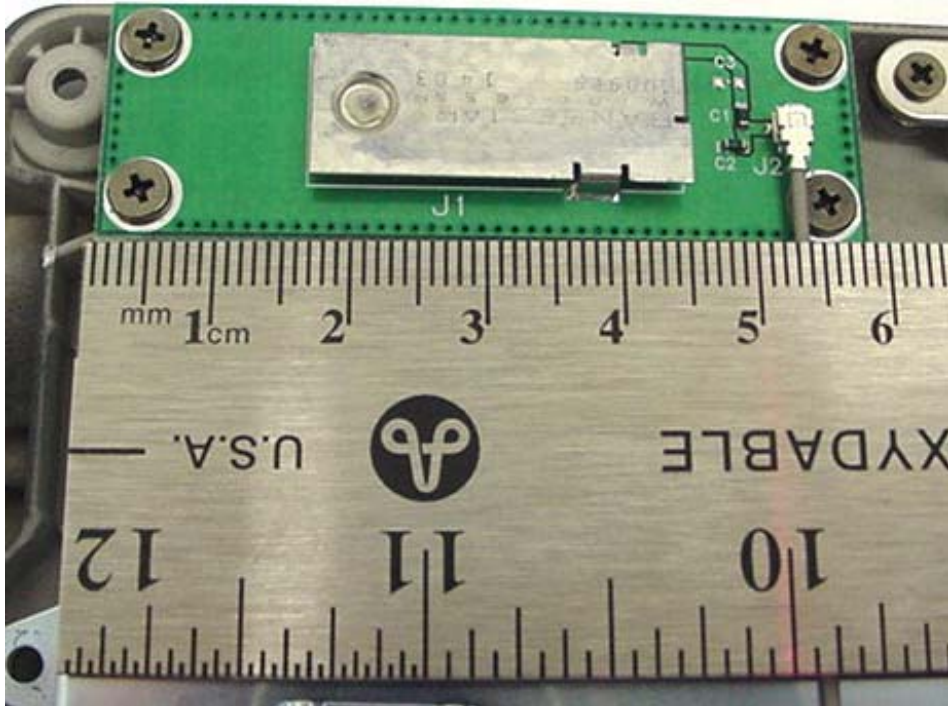

**INTERNAL DUT PHOTOGRAPHS**  
Internal Surface-Mount Antennas

**Bluetooth Surface-Mount Antenna**  
(Upper Rear Left Side of LCD Display)

**WLAN Surface-Mount Antenna**  
(Upper Rear Right Side of LCD Display)

**INTERNAL DUT PHOTOGRAPHS**  
Internal Surface-Mount Antennas

Spacing between Antennas (WLAN)

Spacing between Antennas (Bluetooth)

**INTERNAL DUT PHOTOGRAPHS**  
Internal Surface-Mount Antennas

RangeStar Surface-Mount Antenna P/N: 100929 (Bluetooth)