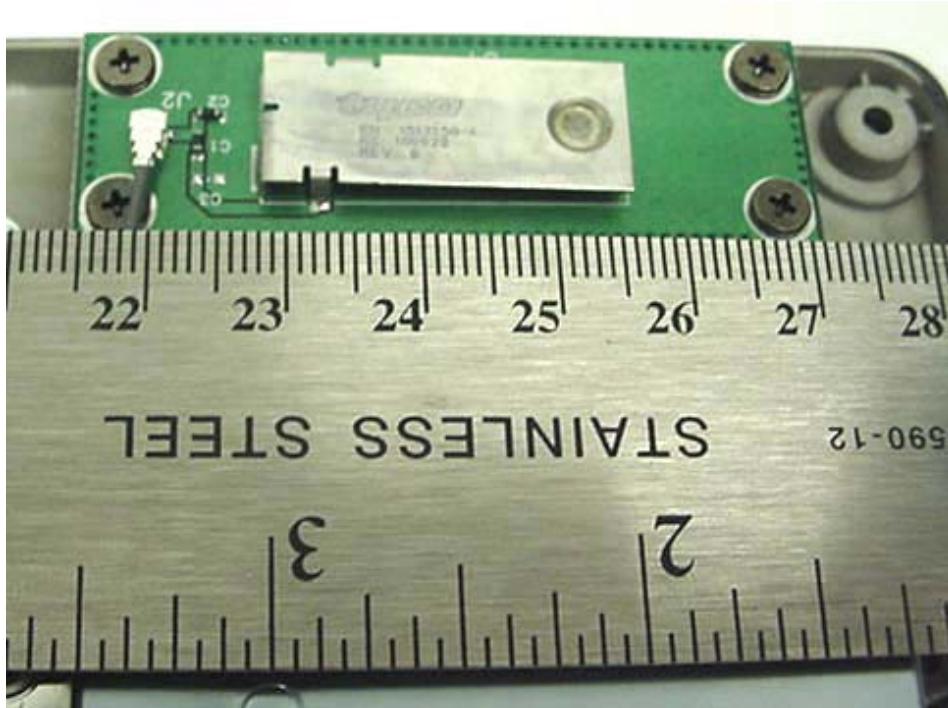

Spacing between Antennas (Bluetooth)