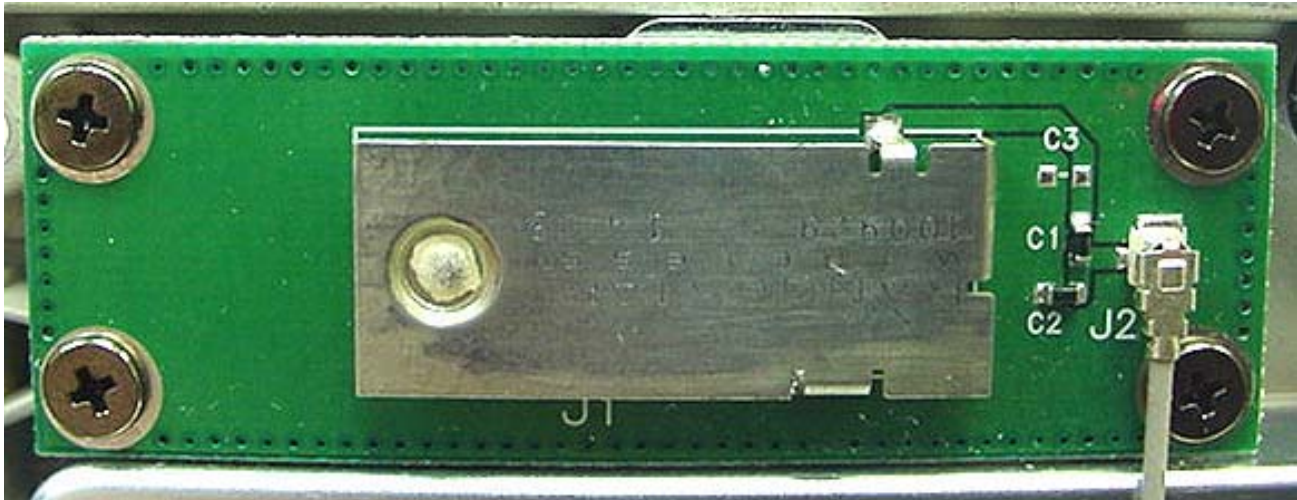

**INTERNAL DUT PHOTOGRAPHS**  
Internal Surface-Mount Antennas

**Bluetooth Surface-Mount Antenna**  
(Upper Rear Left Side of LCD Display)

**WLAN Surface-Mount Antenna**  
(Upper Rear Right Side of LCD Display)

**INTERNAL DUT PHOTOGRAPHS**  
Internal Surface-Mount Antennas

Spacing between Antennas (WLAN)

Spacing between Antennas (Bluetooth)

**INTERNAL DUT PHOTOGRAPHS**  
Internal Surface-Mount Antennas

RangeStar Surface-Mount Antenna P/N: 100929 (Bluetooth)

RangeStar Surface-Mount Antenna P/N: 100929 (WLAN)

**INTERNAL DUT PHOTOGRAPHS**  
Internal Surface-Mount Antennas