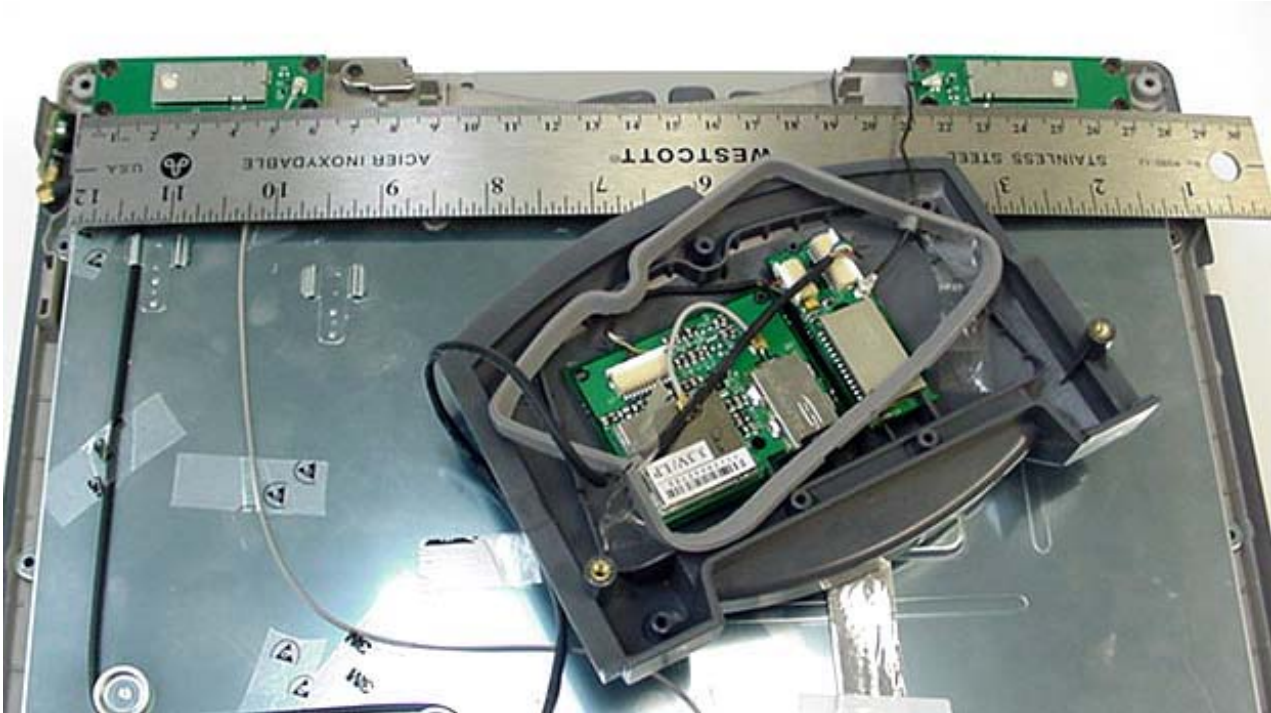

**INTERNAL DUT PHOTOGRAPHS**  
**Senao NL-3054MP WLAN**

**INTERNAL DUT PHOTOGRAPHS**  
Senao NL-3054MP WLAN

**INTERNAL DUT PHOTOGRAPHS**  
Senao NL-3054MP WLAN

**INTERNAL DUT PHOTOGRAPHS**  
**Senao NL-3054MP WLAN**

**INTERNAL DUT PHOTOGRAPHS**  
Internal Surface-Mount Antennas

**Bluetooth Surface-Mount Antenna**  
(Upper Rear Left Side of LCD Display)

**WLAN Surface-Mount Antenna**  
(Upper Rear Right Side of LCD Display)