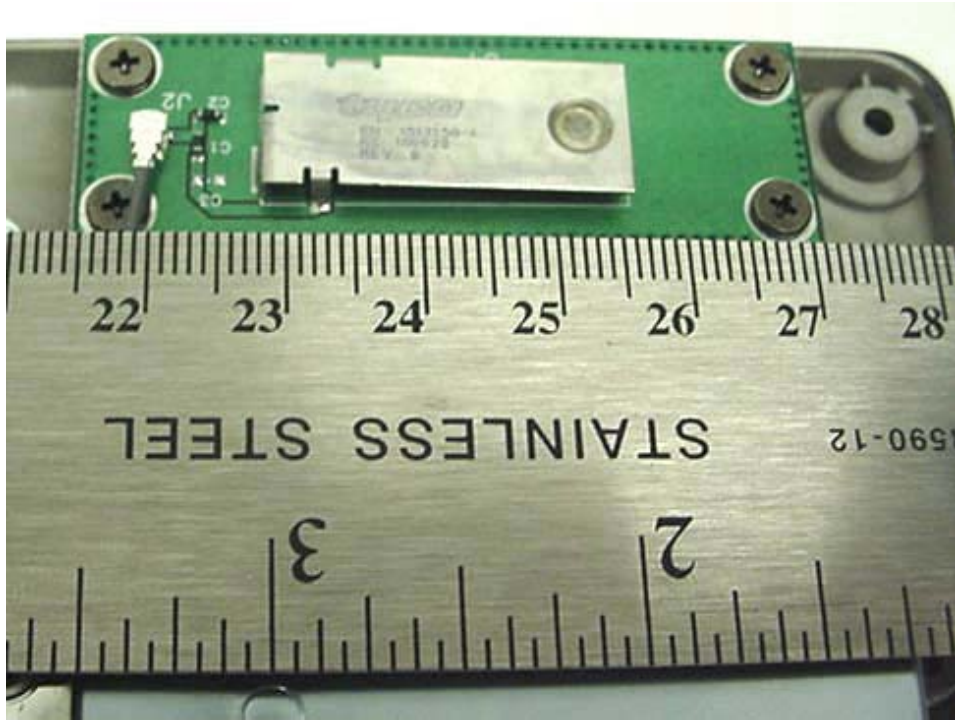

INTERNAL DUT PHOTOGRAPHS
Cirronet BT2022 Bluetooth

Bluetooth Transmitter

Bluetooth Transmitter

INTERNAL DUT PHOTOGRAPHS
Cirronet BT2022 Bluetooth

INTERNAL DUT PHOTOGRAPHS
Internal RangeStar Surface-Mount Antenna