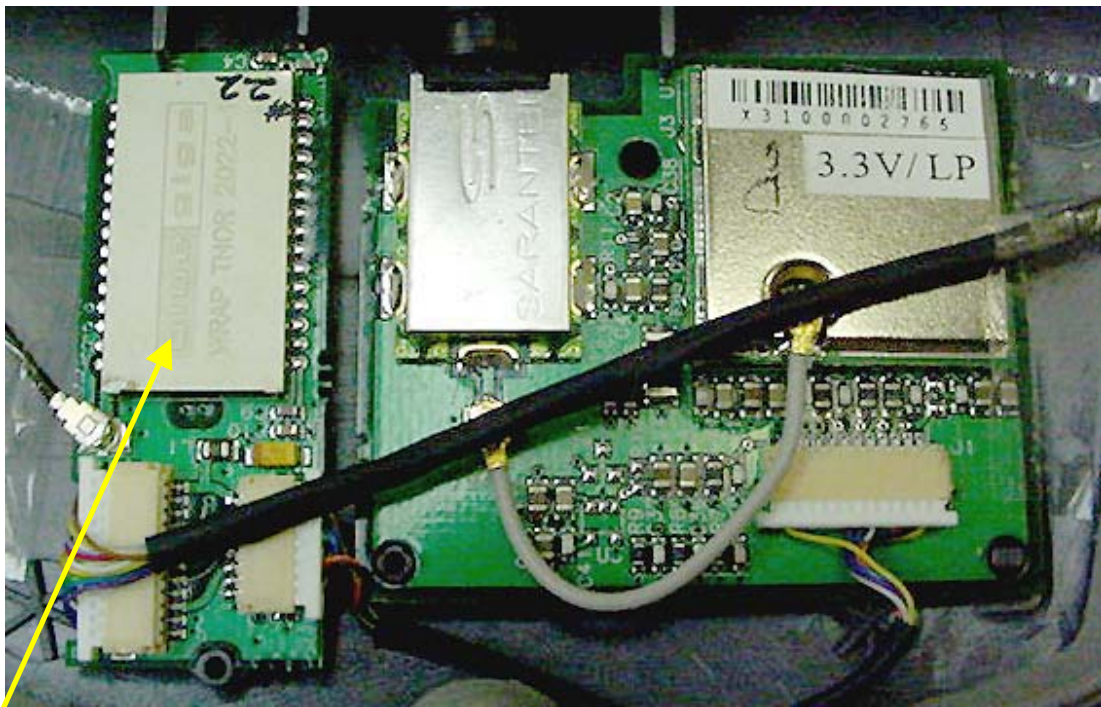

INTERNAL DUT PHOTOGRAPHS
IX260+ Rugged Laptop PC with Cirronet BT2022 Bluetooth

**Bluetooth Antenna
(Left Side)**

**Non-Functional Antenna
(Right Side)**

**Bluetooth Antenna
(Left Side)**

**Non-Functional Antenna
(Right Side)**

INTERNAL DUT PHOTOGRAPHS
Cirronet BT2022 Bluetooth

Bluetooth Transmitter

Bluetooth Transmitter

INTERNAL DUT PHOTOGRAPHS
Cirronet BT2022 Bluetooth

INTERNAL DUT PHOTOGRAPHS
Internal RangeStar Surface-Mount Antenna