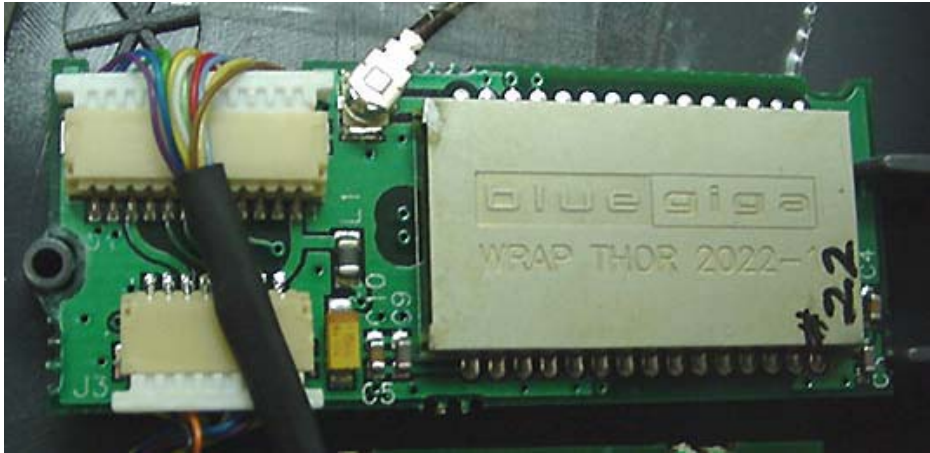

INTERNAL DUT PHOTOGRAPHS
IX260+ Rugged Laptop PC with Cirronet BT2022 Bluetooth

**Bluetooth Antenna
(Left Side)**

**Non-Functional Antenna
(Right Side)**

**Bluetooth Antenna
(Left Side)**

**Non-Functional Antenna
(Right Side)**

INTERNAL DUT PHOTOGRAPHS
Cirronet BT2022 Bluetooth

Bluetooth Transmitter

Bluetooth Transmitter

INTERNAL DUT PHOTOGRAPHS
Cirronet BT2022 Bluetooth

INTERNAL DUT PHOTOGRAPHS
Internal RangeStar Surface-Mount Antenna