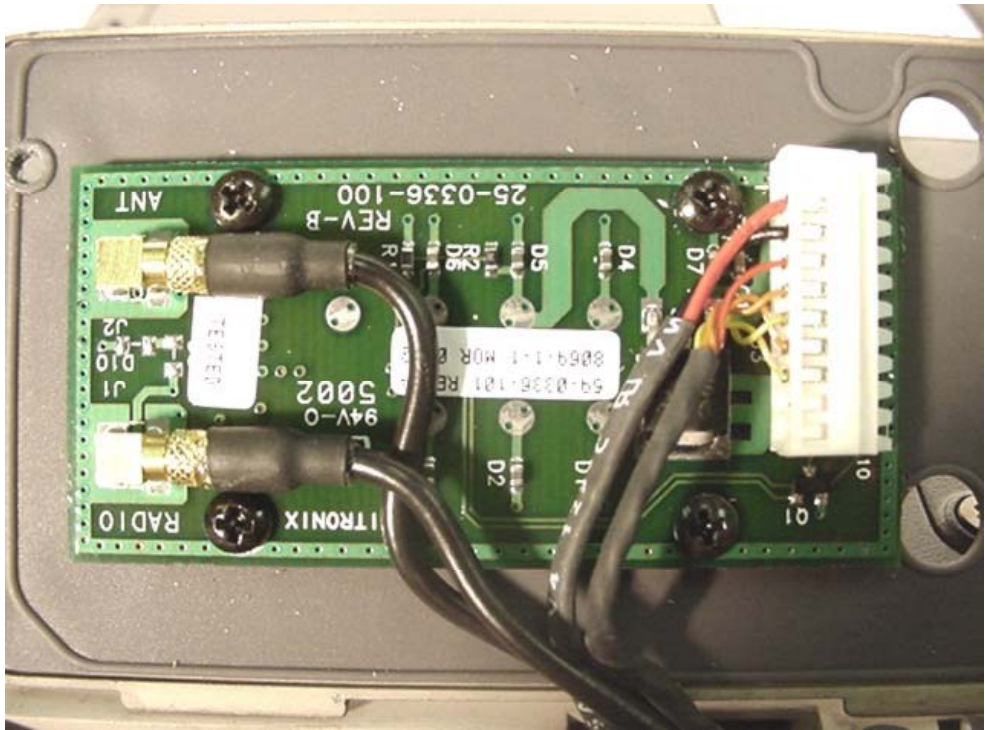

INTERNAL DUT PHOTOGRAPHS
Cradle Contact Board

INTERNAL DUT PHOTOGRAPHS
Sierra Wireless AirCard 775 GSM GPRS/EDGE PCMCIA Modem

INTERNAL DUT PHOTOGRAPHS
Sierra Wireless AirCard 775 GSM GPRS/EDGE PCMCIA Modem

INTERNAL DUT PHOTOGRAPHS
Sierra Wireless AirCard 775 GSM GPRS/EDGE PCMCIA Modem

INTERNAL DUT PHOTOGRAPHS
Sierra Wireless AirCard 775 GSM GPRS/EDGE PCMCIA Modem

INTERNAL DUT PHOTOGRAPHS
Sierra Wireless AirCard 775 GSM GPRS/EDGE PCMCIA Modem

INTERNAL DUT PHOTOGRAPHS
Sierra Wireless AirCard 775 GSM GPRS/EDGE PCMCIA Modem

044004-012

SIERRA WIRELESS

p/n 3000874

010-S4

C708
C707