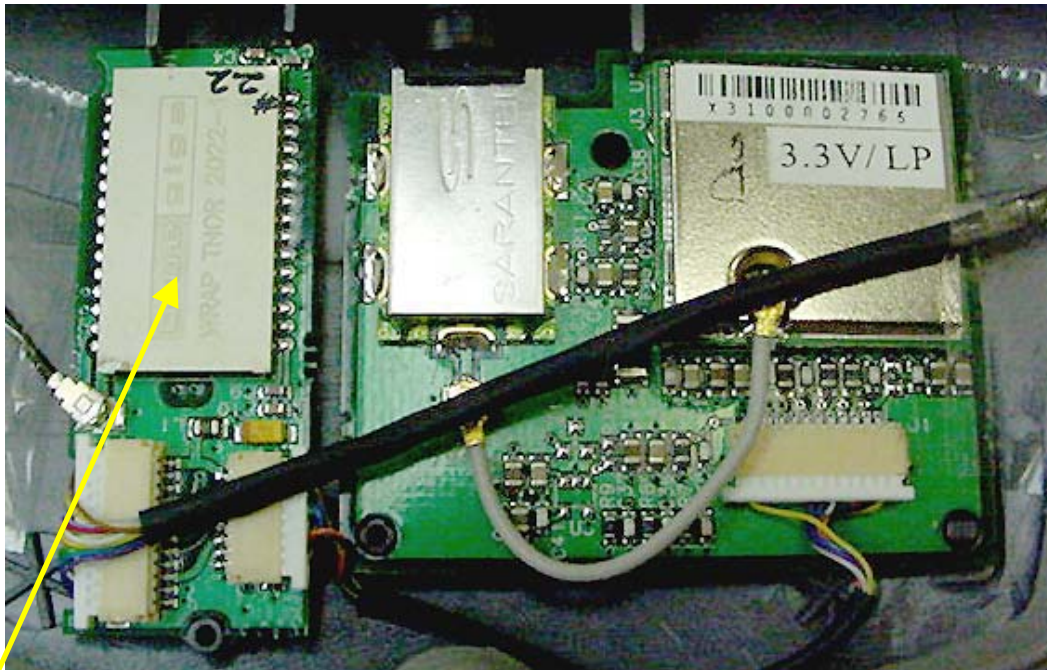

INTERNAL DUT PHOTOGRAPHS
Sierra Wireless AirCard 775 GSM GPRS/EDGE PCMCIA Modem

044004-012

SIERRA WIRELESS
p/n 3000874

010-S4

C708
C707

INTERNAL DUT PHOTOGRAPHS
Cirronet BT2022 Bluetooth

**Bluetooth Antenna
(Left Side)**

**Non-Functional Antenna
(Right Side)**

**Bluetooth Antenna
(Left Side)**

**Non-Functional Antenna
(Right Side)**

INTERNAL DUT PHOTOGRAPHS
Cirronet BT2022 Bluetooth

Bluetooth Transmitter

Bluetooth Transmitter

INTERNAL DUT PHOTOGRAPHS
Cirronet BT2022 Bluetooth

INTERNAL DUT PHOTOGRAPHS
Internal RangeStar Surface-Mount Antenna

Internal RangeStar Surface-Mount Antenna

Internal RangeStar Surface-Mount Antenna