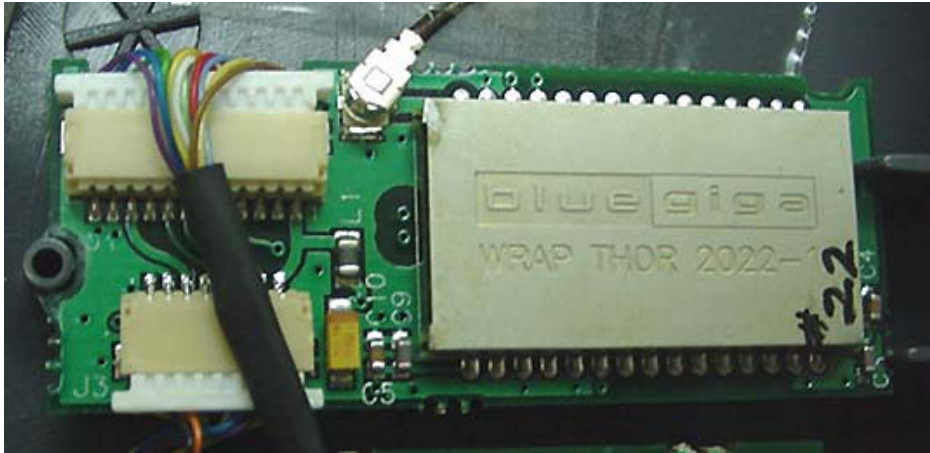

INTERNAL DUT PHOTOGRAPHS
Sierra Wireless AirCard 775 GSM GPRS/EDGE PCMCIA Modem

044004-012

SIERRA WIRELESS
p/n 3000874

010-S4

C708
C707

INTERNAL DUT PHOTOGRAPHS
Cirronet BT2022 Bluetooth

**Bluetooth Antenna
(Left Side)**

**Non-Functional Antenna
(Right Side)**

**Bluetooth Antenna
(Left Side)**

**Non-Functional Antenna
(Right Side)**

INTERNAL DUT PHOTOGRAPHS
Cirronet BT2022 Bluetooth

Bluetooth Transmitter

Bluetooth Transmitter

INTERNAL DUT PHOTOGRAPHS
Cirronet BT2022 Bluetooth

INTERNAL DUT PHOTOGRAPHS
Internal RangeStar Surface-Mount Antenna

Internal RangeStar Surface-Mount Antenna

Internal RangeStar Surface-Mount Antenna