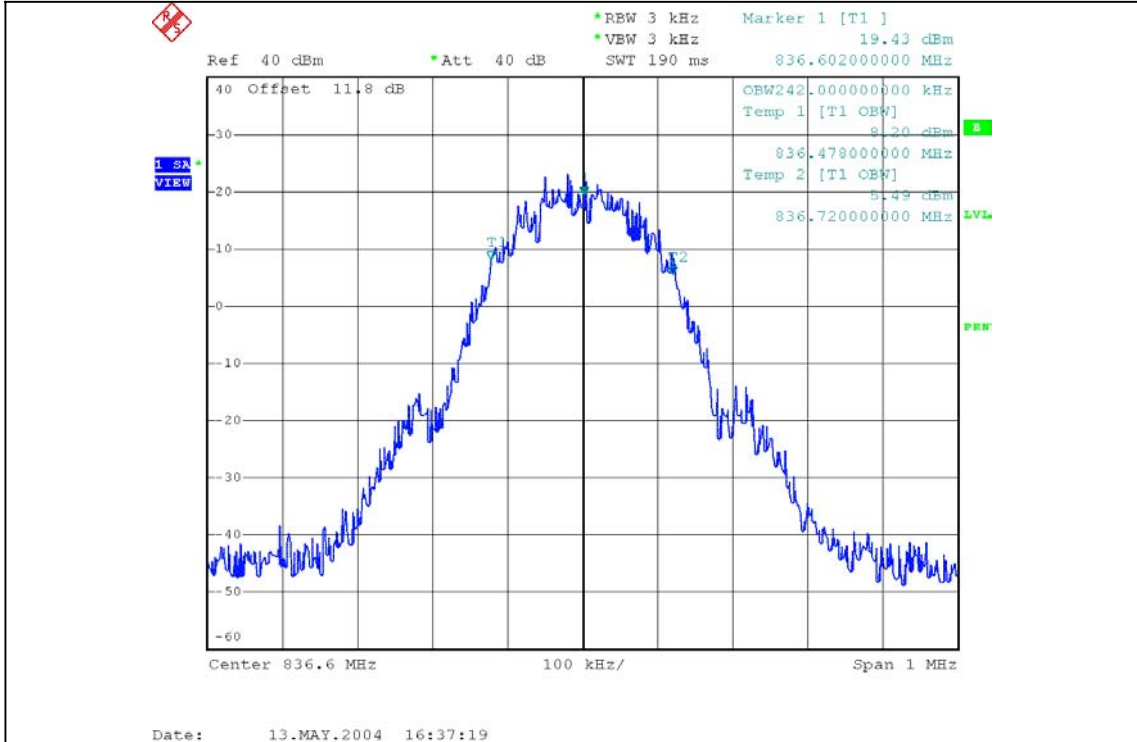

5.3 Test Plots

5.3.1) GSMK Occupied Bandwidth, Cellular Low channel, 824.2 MHz, 99% bandwidth

5.3.2) GSMK Occupied Bandwidth, Low channel, 824.2 MHz, -26dBc bandwidth

5.3.3) GMSK Occupied Bandwidth, Middle channel, 836.6 MHz, 99% bandwidth

5.3.4) GMSK Occupied Bandwidth, Middle channel, 836.6 MHz, -26dBc bandwidth

5.3.5) GMSK Occupied Bandwidth, High channel, 848.8 MHz, 99% bandwidth

5.3.6) GMSK Occupied Bandwidth, High channel, 848.8 MHz, -26dBc bandwidth

SIERRA WIRELESS, INC.

5.3.7) 8-PSK Occupied Bandwidth, Cellular Low channel, 824.2 MHz, 99% bandwidth

5.3.8) 8-PSK Occupied Bandwidth, Low channel, 824.2 MHz, -26dBc bandwidth

5.3.11) 8-PSK Occupied Bandwidth, High channel, 848.8 MHz, 99% bandwidth