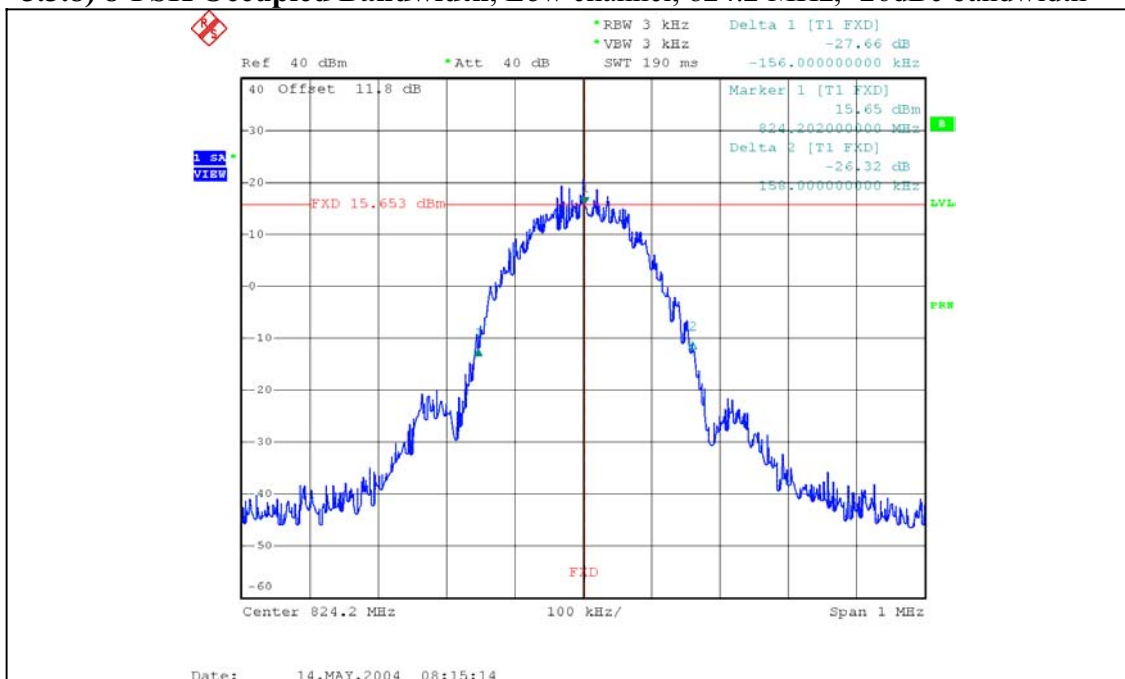

5.3 Test Plots

5.3.1) GSMK Occupied Bandwidth, Cellular Low channel, 824.2 MHz, 99% bandwidth

5.3.2) GSMK Occupied Bandwidth, Low channel, 824.2 MHz, -26dBc bandwidth

5.3.3) GMSK Occupied Bandwidth, Middle channel, 836.6 MHz, 99% bandwidth

5.3.4) GMSK Occupied Bandwidth, Middle channel, 836.6 MHz, -26dBc bandwidth

5.3.5) GMSK Occupied Bandwidth, High channel, 848.8 MHz, 99% bandwidth

5.3.6) GMSK Occupied Bandwidth, High channel, 848.8 MHz, -26dBc bandwidth

SIERRA WIRELESS, INC.

5.3.7) 8-PSK Occupied Bandwidth, Cellular Low channel, 824.2 MHz, 99% bandwidth

5.3.8) 8-PSK Occupied Bandwidth, Low channel, 824.2 MHz, -26dBc bandwidth

5.3.11) 8-PSK Occupied Bandwidth, High channel, 848.8 MHz, 99% bandwidth