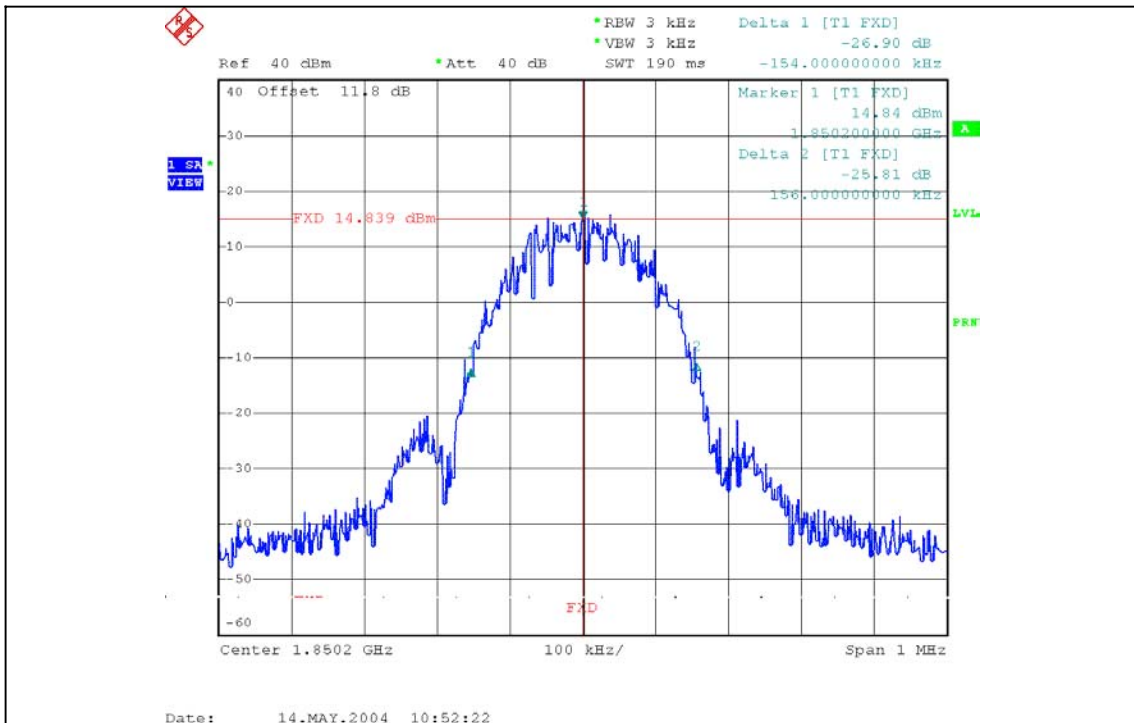

5.3.12) 8-PSK Occupied Bandwidth, High channel, 848.8 MHz, -26dBc bandwidth

5.3.13) GSMK Occupied Bandwidth, PCS Low channel, 1850.2 MHz, 99% bandwidth

5.3.14) GSMK Occupied Bandwidth, PCS Low channel, 1850.2 MHz, -26dBc bandwidth

5.3.15) GMSK Occupied Bandwidth, PCS Middle channel, 1880.0 MHz, 99% bandwidth

5.3.16) GMSK Occupied Bandwidth, PCS Middle channel, 1880.0 MHz, -26dBc bandwidth

5.3.17) GSMK Occupied Bandwidth, PCS High channel, 1909.8 MHz, 99% bandwidth

5.3.18) GSMK Occupied Bandwidth, PCS High channel, 1909.8 MHz, -26dBc bandwidth

5.3.19) 8-PSK Occupied Bandwidth, PCS Low channel, 1850.2 MHz, 99% bandwidth

5.3.20) 8-PSK Occupied Bandwidth, PCS Low channel, 1850.2 MHz, -26dBc bandwidth

SIERRA WIRELESS, INC.

5.3.21) 8-PSK Occupied Bandwidth, PCS Middle channel, 1880.0 MHz, 99% bandwidth

5.3.22) 8-PSK Occupied Bandwidth, PCS Middle channel, 1880.0 MHz, -26dBc bandwidth

© 2004 Sierra Wireless, Inc.