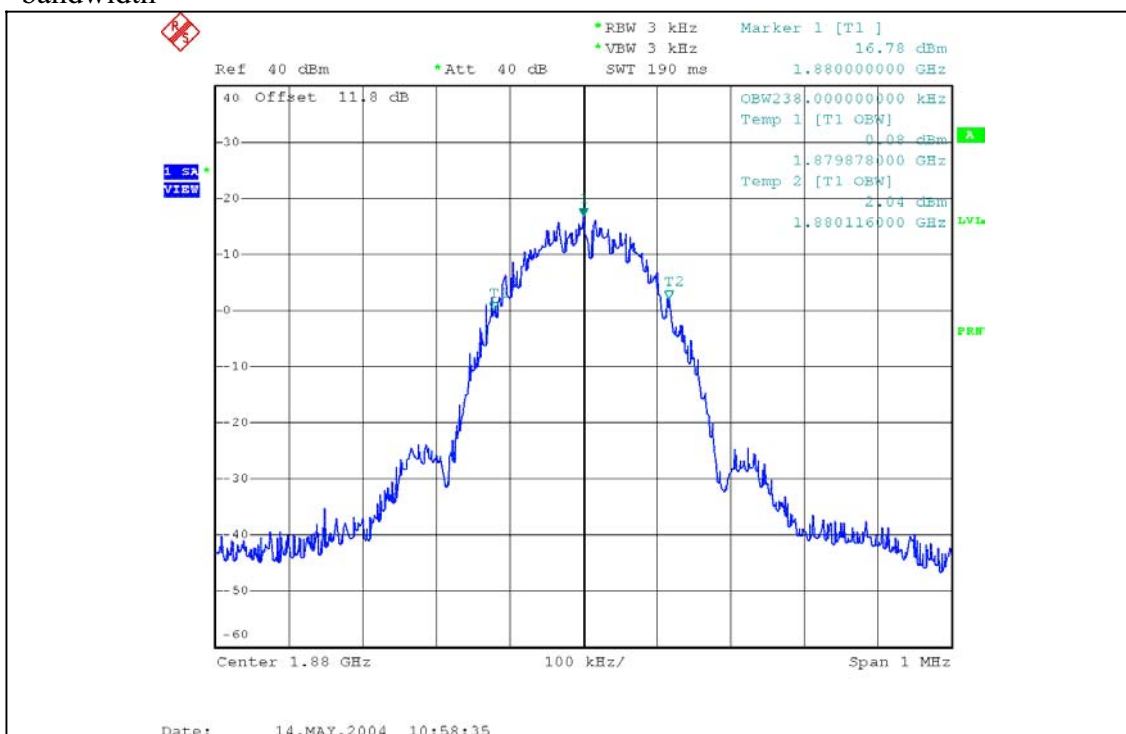

5.3.15) GMSK Occupied Bandwidth, PCS Middle channel, 1880.0 MHz, 99% bandwidth

5.3.16) GMSK Occupied Bandwidth, PCS Middle channel, 1880.0 MHz, -26dBc bandwidth

5.3.17) GSMK Occupied Bandwidth, PCS High channel, 1909.8 MHz, 99% bandwidth

5.3.18) GSMK Occupied Bandwidth, PCS High channel, 1909.8 MHz, -26dBc bandwidth

5.3.19) 8-PSK Occupied Bandwidth, PCS Low channel, 1850.2 MHz, 99% bandwidth

5.3.20) 8-PSK Occupied Bandwidth, PCS Low channel, 1850.2 MHz, -26dBc bandwidth

SIERRA WIRELESS, INC.

5.3.21) 8-PSK Occupied Bandwidth, PCS Middle channel, 1880.0 MHz, 99% bandwidth

5.3.22) 8-PSK Occupied Bandwidth, PCS Middle channel, 1880.0 MHz, -26dBc bandwidth

© 2004 Sierra Wireless, Inc.