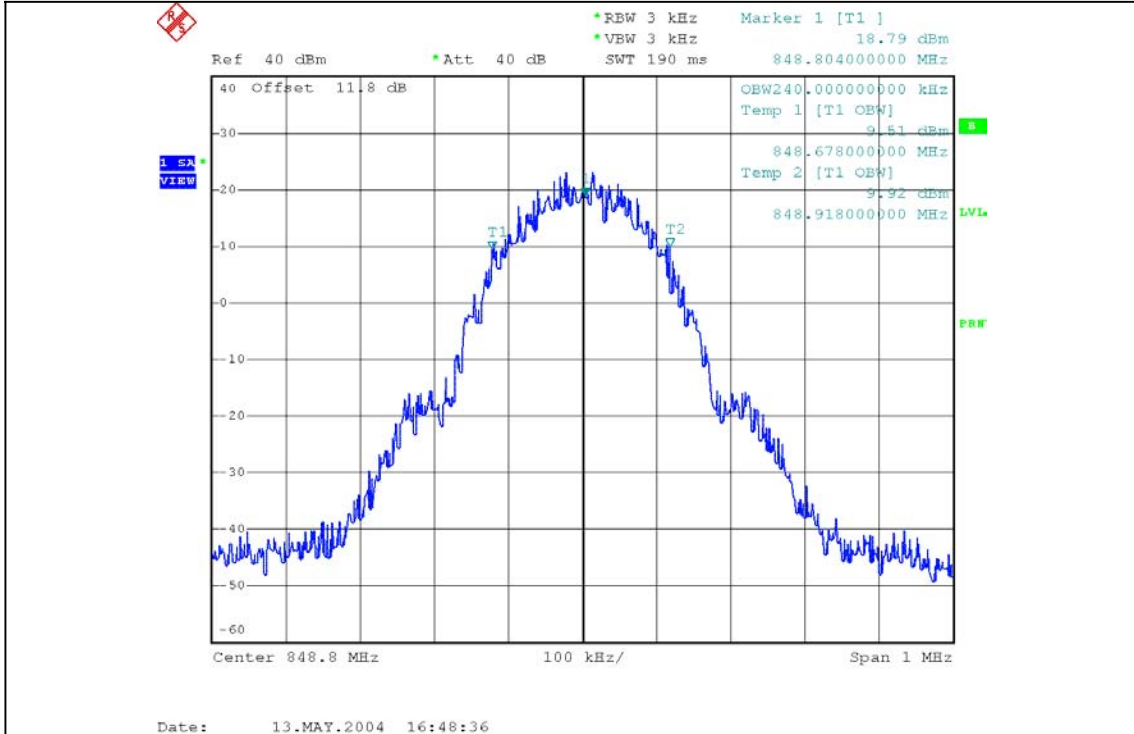

5.3 Test Plots

5.3.1) GSMK Occupied Bandwidth, Cellular Low channel, 824.2 MHz, 99% bandwidth

5.3.2) GSMK Occupied Bandwidth, Low channel, 824.2 MHz, -26dBc bandwidth

5.3.3) GMSK Occupied Bandwidth, Middle channel, 836.6 MHz, 99% bandwidth

5.3.4) GMSK Occupied Bandwidth, Middle channel, 836.6 MHz, -26dBc bandwidth

5.3.5) GMSK Occupied Bandwidth, High channel, 848.8 MHz, 99% bandwidth

5.3.6) GMSK Occupied Bandwidth, High channel, 848.8 MHz, -26dBc bandwidth

SIERRA WIRELESS, INC.

5.3.7) 8-PSK Occupied Bandwidth, Cellular Low channel, 824.2 MHz, 99% bandwidth

5.3.8) 8-PSK Occupied Bandwidth, Low channel, 824.2 MHz, -26dBc bandwidth

5.3.11) 8-PSK Occupied Bandwidth, High channel, 848.8 MHz, 99% bandwidth