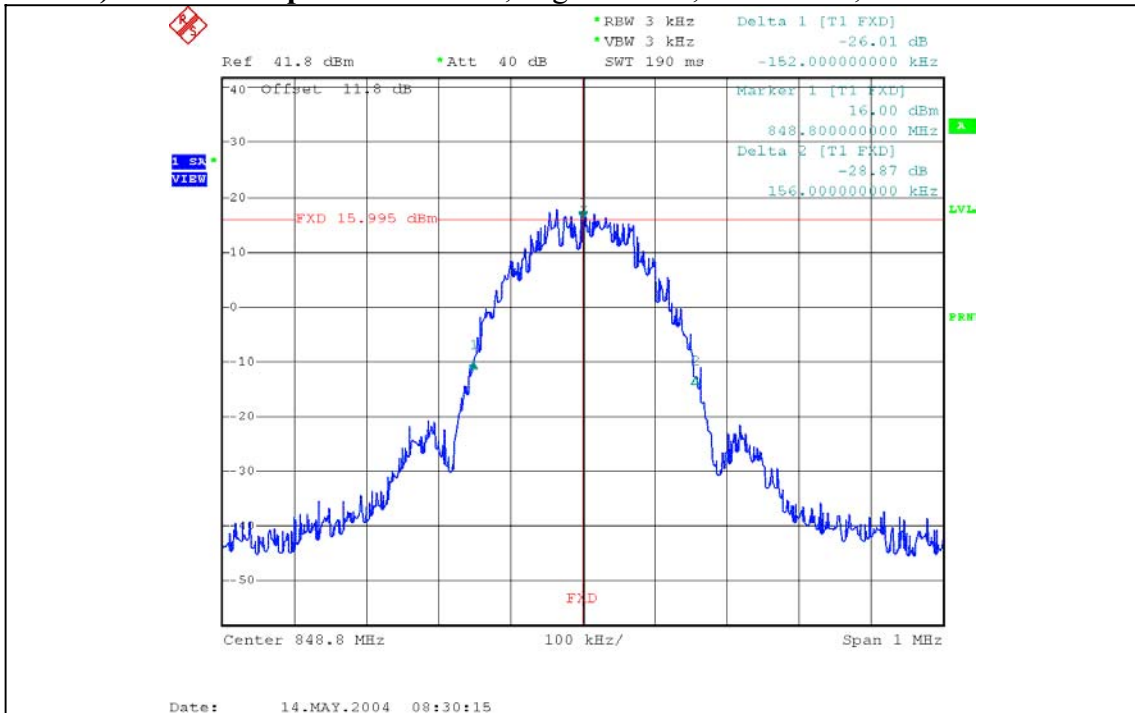

5.3 Test Plots

5.3.1) GSMK Occupied Bandwidth, Cellular Low channel, 824.2 MHz, 99% bandwidth

5.3.2) GSMK Occupied Bandwidth, Low channel, 824.2 MHz, -26dBc bandwidth

5.3.3) GMSK Occupied Bandwidth, Middle channel, 836.6 MHz, 99% bandwidth

5.3.4) GMSK Occupied Bandwidth, Middle channel, 836.6 MHz, -26dBc bandwidth

5.3.5) GMSK Occupied Bandwidth, High channel, 848.8 MHz, 99% bandwidth

5.3.6) GMSK Occupied Bandwidth, High channel, 848.8 MHz, -26dBc bandwidth

SIERRA WIRELESS, INC.

5.3.7) 8-PSK Occupied Bandwidth, Cellular Low channel, 824.2 MHz, 99% bandwidth

5.3.8) 8-PSK Occupied Bandwidth, Low channel, 824.2 MHz, -26dBc bandwidth

5.3.11) 8-PSK Occupied Bandwidth, High channel, 848.8 MHz, 99% bandwidth

5.3.12) 8-PSK Occupied Bandwidth, High channel, 848.8 MHz, -26dBc bandwidth

5.3.13) GSMK Occupied Bandwidth, PCS Low channel, 1850.2 MHz, 99% bandwidth

5.3.14) GSMK Occupied Bandwidth, PCS Low channel, 1850.2 MHz, -26dBc bandwidth