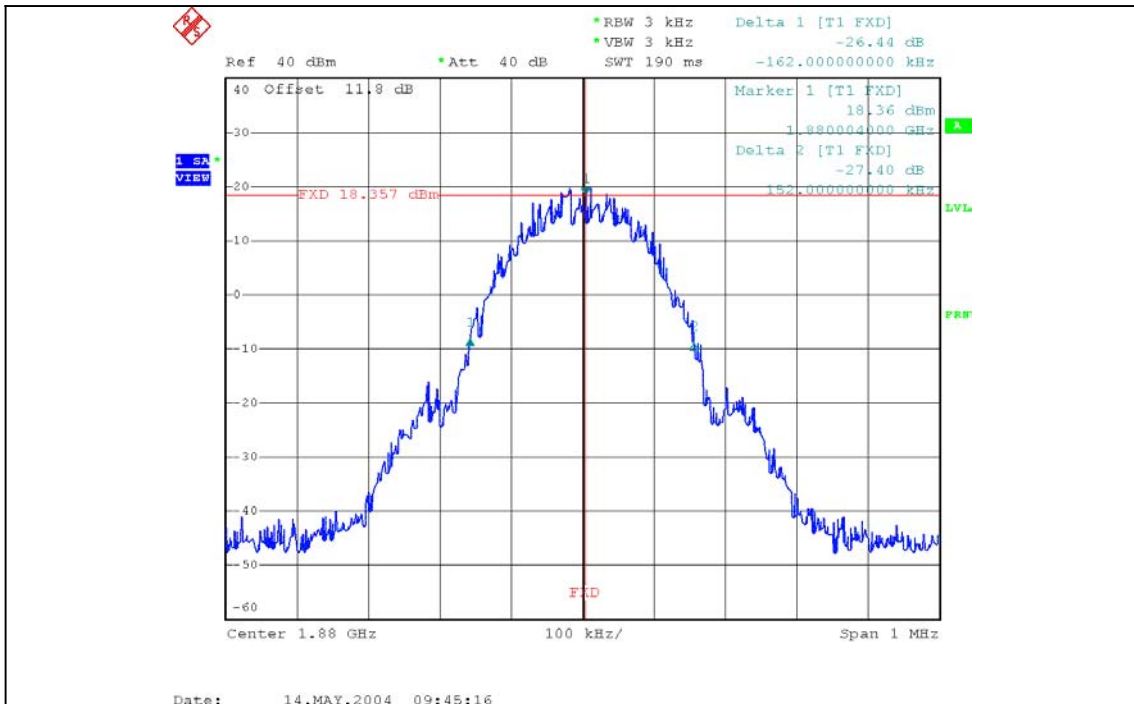

SIERRA WIRELESS, INC.

5.3.7) 8-PSK Occupied Bandwidth, Cellular Low channel, 824.2 MHz, 99% bandwidth

5.3.8) 8-PSK Occupied Bandwidth, Low channel, 824.2 MHz, -26dBc bandwidth

5.3.11) 8-PSK Occupied Bandwidth, High channel, 848.8 MHz, 99% bandwidth

5.3.12) 8-PSK Occupied Bandwidth, High channel, 848.8 MHz, -26dBc bandwidth

5.3.13) GSMK Occupied Bandwidth, PCS Low channel, 1850.2 MHz, 99% bandwidth

5.3.14) GSMK Occupied Bandwidth, PCS Low channel, 1850.2 MHz, -26dBc bandwidth

5.3.15) GMSK Occupied Bandwidth, PCS Middle channel, 1880.0 MHz, 99% bandwidth

5.3.16) GMSK Occupied Bandwidth, PCS Middle channel, 1880.0 MHz, -26dBc bandwidth

5.3.17) GSMK Occupied Bandwidth, PCS High channel, 1909.8 MHz, 99% bandwidth