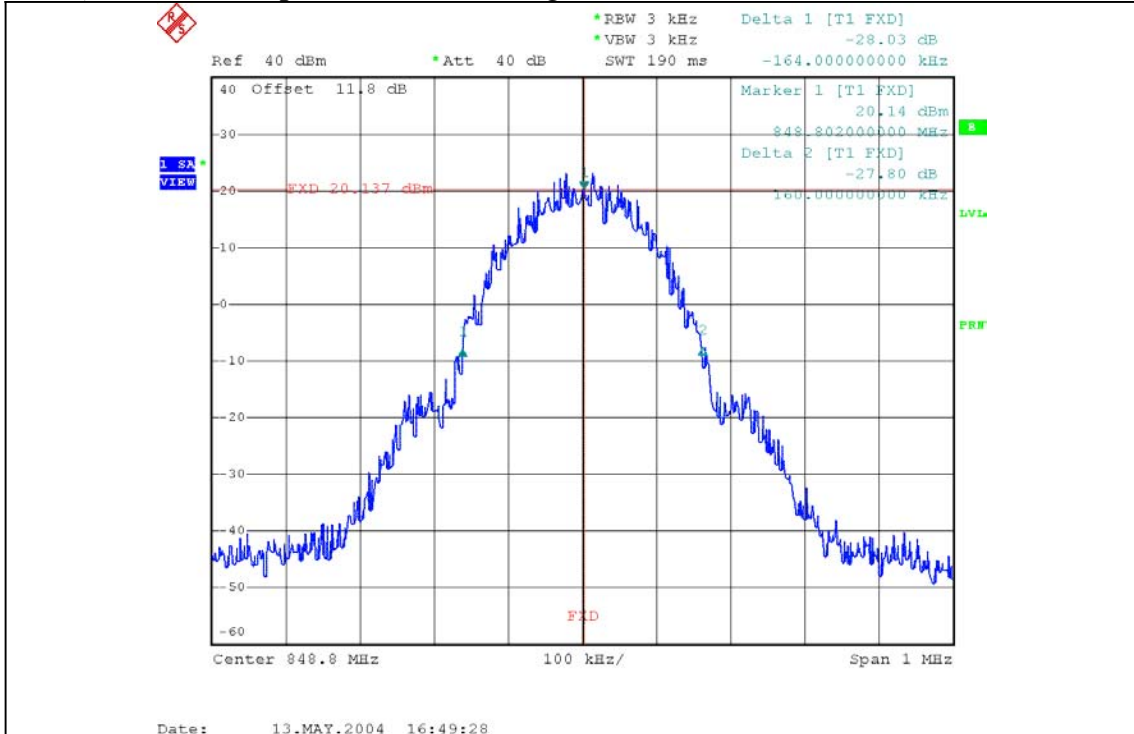

5.3 Test Plots

5.3.1) GSMK Occupied Bandwidth, Cellular Low channel, 824.2 MHz, 99% bandwidth

5.3.2) GSMK Occupied Bandwidth, Low channel, 824.2 MHz, -26dBc bandwidth

5.3.3) GMSK Occupied Bandwidth, Middle channel, 836.6 MHz, 99% bandwidth

5.3.4) GMSK Occupied Bandwidth, Middle channel, 836.6 MHz, -26dBc bandwidth

5.3.5) GMSK Occupied Bandwidth, High channel, 848.8 MHz, 99% bandwidth

5.3.6) GMSK Occupied Bandwidth, High channel, 848.8 MHz, -26dBc bandwidth

SIERRA WIRELESS, INC.

5.3.7) 8-PSK Occupied Bandwidth, Cellular Low channel, 824.2 MHz, 99% bandwidth

5.3.8) 8-PSK Occupied Bandwidth, Low channel, 824.2 MHz, -26dBc bandwidth

5.3.11) 8-PSK Occupied Bandwidth, High channel, 848.8 MHz, 99% bandwidth