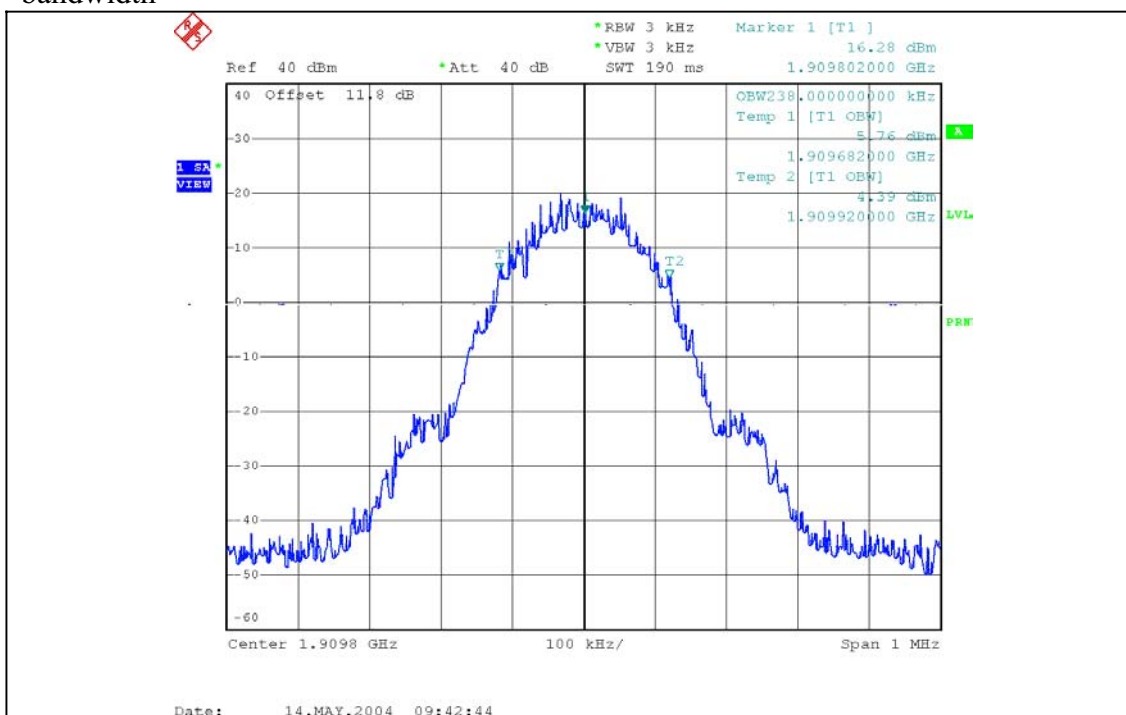

SIERRA WIRELESS, INC.

5.3.7) 8-PSK Occupied Bandwidth, Cellular Low channel, 824.2 MHz, 99% bandwidth

5.3.8) 8-PSK Occupied Bandwidth, Low channel, 824.2 MHz, -26dBc bandwidth

5.3.11) 8-PSK Occupied Bandwidth, High channel, 848.8 MHz, 99% bandwidth

5.3.12) 8-PSK Occupied Bandwidth, High channel, 848.8 MHz, -26dBc bandwidth

5.3.13) GSMK Occupied Bandwidth, PCS Low channel, 1850.2 MHz, 99% bandwidth

5.3.14) GSMK Occupied Bandwidth, PCS Low channel, 1850.2 MHz, -26dBc bandwidth

5.3.15) GMSK Occupied Bandwidth, PCS Middle channel, 1880.0 MHz, 99% bandwidth

5.3.16) GMSK Occupied Bandwidth, PCS Middle channel, 1880.0 MHz, -26dBc bandwidth

5.3.17) GSMK Occupied Bandwidth, PCS High channel, 1909.8 MHz, 99% bandwidth