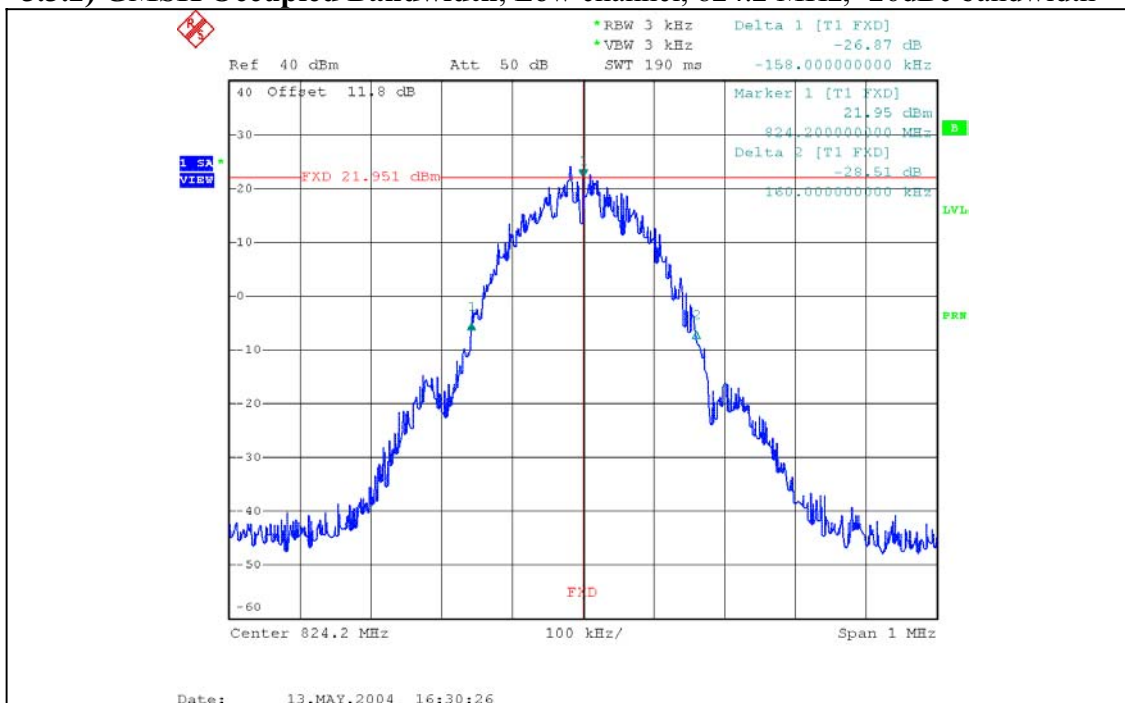

5.3 Test Plots

5.3.1) GSMK Occupied Bandwidth, Cellular Low channel, 824.2 MHz, 99% bandwidth

5.3.2) GSMK Occupied Bandwidth, Low channel, 824.2 MHz, -26dBc bandwidth

5.3.3) GMSK Occupied Bandwidth, Middle channel, 836.6 MHz, 99% bandwidth

5.3.4) GMSK Occupied Bandwidth, Middle channel, 836.6 MHz, -26dBc bandwidth

5.3.5) GMSK Occupied Bandwidth, High channel, 848.8 MHz, 99% bandwidth

5.3.6) GMSK Occupied Bandwidth, High channel, 848.8 MHz, -26dBc bandwidth

SIERRA WIRELESS, INC.

5.3.7) 8-PSK Occupied Bandwidth, Cellular Low channel, 824.2 MHz, 99% bandwidth

5.3.8) 8-PSK Occupied Bandwidth, Low channel, 824.2 MHz, -26dBc bandwidth

5.3.11) 8-PSK Occupied Bandwidth, High channel, 848.8 MHz, 99% bandwidth