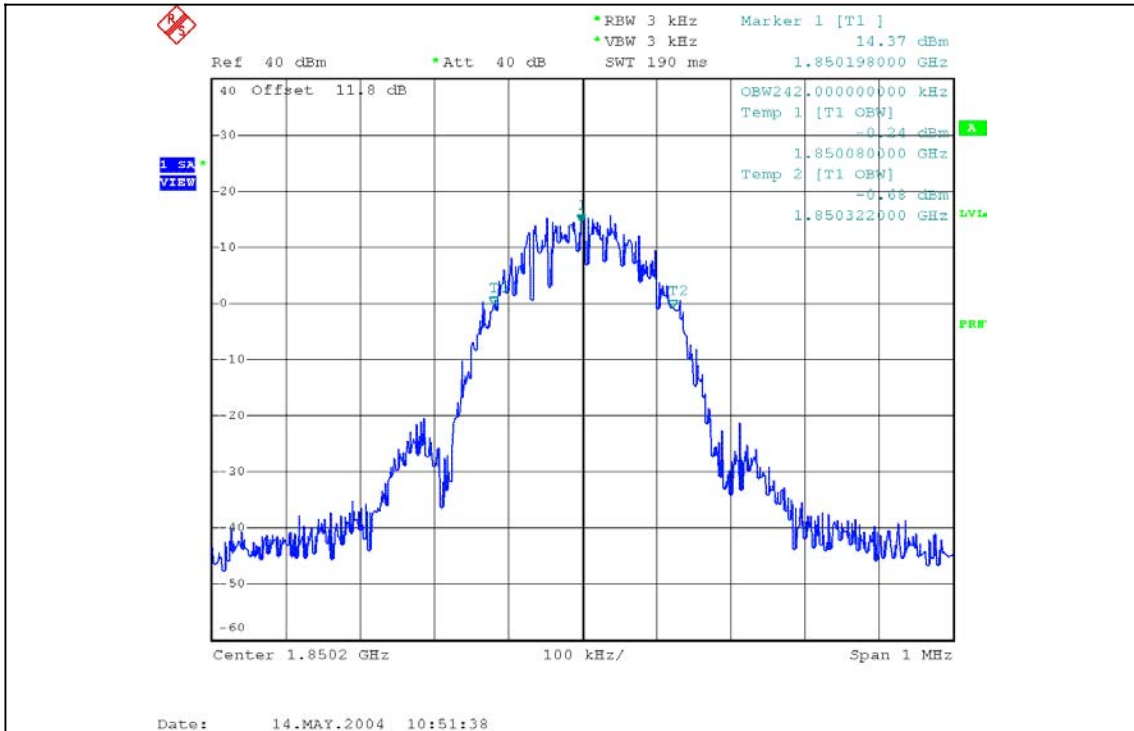

5.3.12) 8-PSK Occupied Bandwidth, High channel, 848.8 MHz, -26dBc bandwidth

5.3.13) GSMK Occupied Bandwidth, PCS Low channel, 1850.2 MHz, 99% bandwidth

5.3.14) GSMK Occupied Bandwidth, PCS Low channel, 1850.2 MHz, -26dBc bandwidth

5.3.15) GMSK Occupied Bandwidth, PCS Middle channel, 1880.0 MHz, 99% bandwidth

5.3.16) GMSK Occupied Bandwidth, PCS Middle channel, 1880.0 MHz, -26dBc bandwidth

5.3.17) GSMK Occupied Bandwidth, PCS High channel, 1909.8 MHz, 99% bandwidth

5.3.18) GSMK Occupied Bandwidth, PCS High channel, 1909.8 MHz, -26dBc bandwidth

5.3.19) 8-PSK Occupied Bandwidth, PCS Low channel, 1850.2 MHz, 99% bandwidth

5.3.20) 8-PSK Occupied Bandwidth, PCS Low channel, 1850.2 MHz, -26dBc bandwidth

SIERRA WIRELESS, INC.

5.3.21) 8-PSK Occupied Bandwidth, PCS Middle channel, 1880.0 MHz, 99% bandwidth

5.3.22) 8-PSK Occupied Bandwidth, PCS Middle channel, 1880.0 MHz, -26dBc bandwidth

© 2004 Sierra Wireless, Inc.