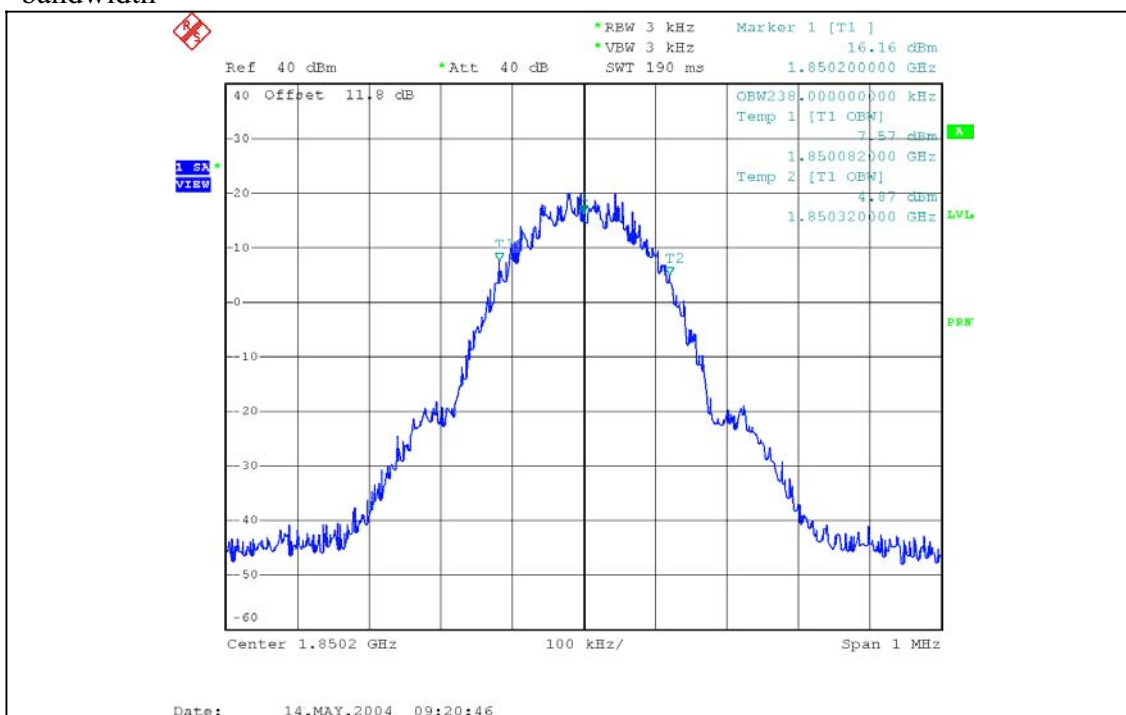

5.3 Test Plots

5.3.1) GSMK Occupied Bandwidth, Cellular Low channel, 824.2 MHz, 99% bandwidth

5.3.2) GSMK Occupied Bandwidth, Low channel, 824.2 MHz, -26dBc bandwidth

5.3.3) GMSK Occupied Bandwidth, Middle channel, 836.6 MHz, 99% bandwidth

5.3.4) GMSK Occupied Bandwidth, Middle channel, 836.6 MHz, -26dBc bandwidth

5.3.5) GMSK Occupied Bandwidth, High channel, 848.8 MHz, 99% bandwidth

5.3.6) GMSK Occupied Bandwidth, High channel, 848.8 MHz, -26dBc bandwidth

SIERRA WIRELESS, INC.

5.3.7) 8-PSK Occupied Bandwidth, Cellular Low channel, 824.2 MHz, 99% bandwidth

5.3.8) 8-PSK Occupied Bandwidth, Low channel, 824.2 MHz, -26dBc bandwidth

5.3.11) 8-PSK Occupied Bandwidth, High channel, 848.8 MHz, 99% bandwidth

5.3.12) 8-PSK Occupied Bandwidth, High channel, 848.8 MHz, -26dBc bandwidth

5.3.13) GSMK Occupied Bandwidth, PCS Low channel, 1850.2 MHz, 99% bandwidth

5.3.14) GSMK Occupied Bandwidth, PCS Low channel, 1850.2 MHz, -26dBc bandwidth