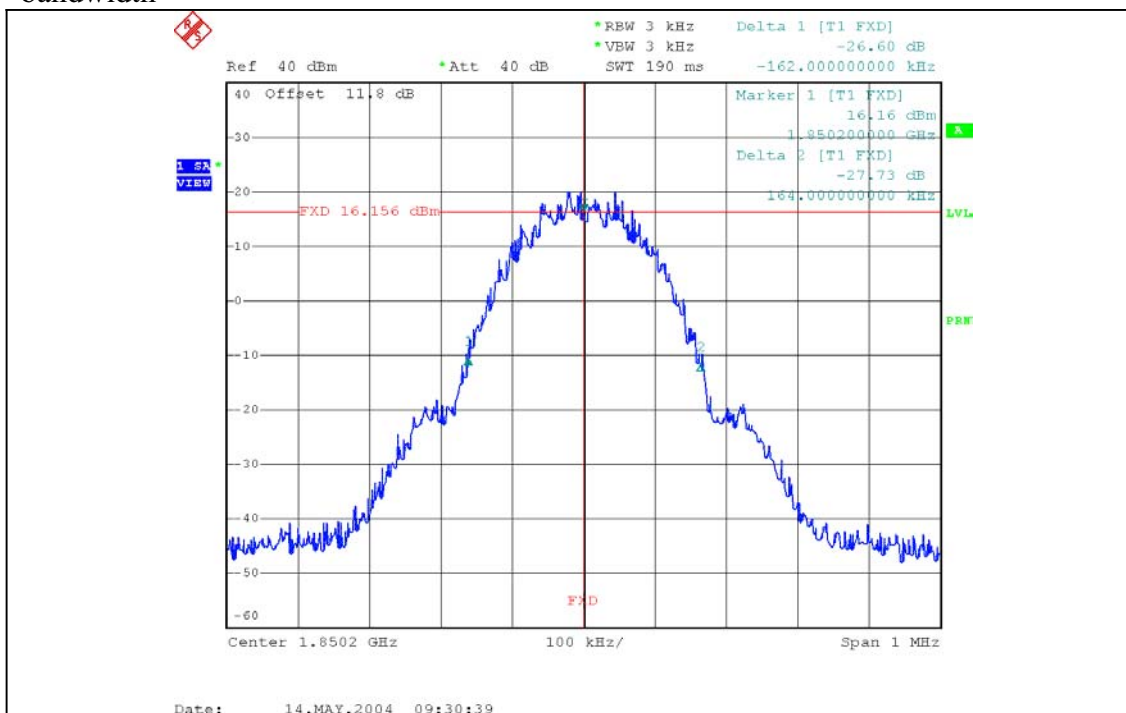

5.3 Test Plots

5.3.1) GSMK Occupied Bandwidth, Cellular Low channel, 824.2 MHz, 99% bandwidth

5.3.2) GSMK Occupied Bandwidth, Low channel, 824.2 MHz, -26dBc bandwidth

5.3.3) GMSK Occupied Bandwidth, Middle channel, 836.6 MHz, 99% bandwidth

5.3.4) GMSK Occupied Bandwidth, Middle channel, 836.6 MHz, -26dBc bandwidth

5.3.5) GMSK Occupied Bandwidth, High channel, 848.8 MHz, 99% bandwidth

5.3.6) GMSK Occupied Bandwidth, High channel, 848.8 MHz, -26dBc bandwidth

SIERRA WIRELESS, INC.

5.3.7) 8-PSK Occupied Bandwidth, Cellular Low channel, 824.2 MHz, 99% bandwidth

5.3.8) 8-PSK Occupied Bandwidth, Low channel, 824.2 MHz, -26dBc bandwidth

5.3.11) 8-PSK Occupied Bandwidth, High channel, 848.8 MHz, 99% bandwidth

5.3.12) 8-PSK Occupied Bandwidth, High channel, 848.8 MHz, -26dBc bandwidth

5.3.13) GSMK Occupied Bandwidth, PCS Low channel, 1850.2 MHz, 99% bandwidth

5.3.14) GSMK Occupied Bandwidth, PCS Low channel, 1850.2 MHz, -26dBc bandwidth