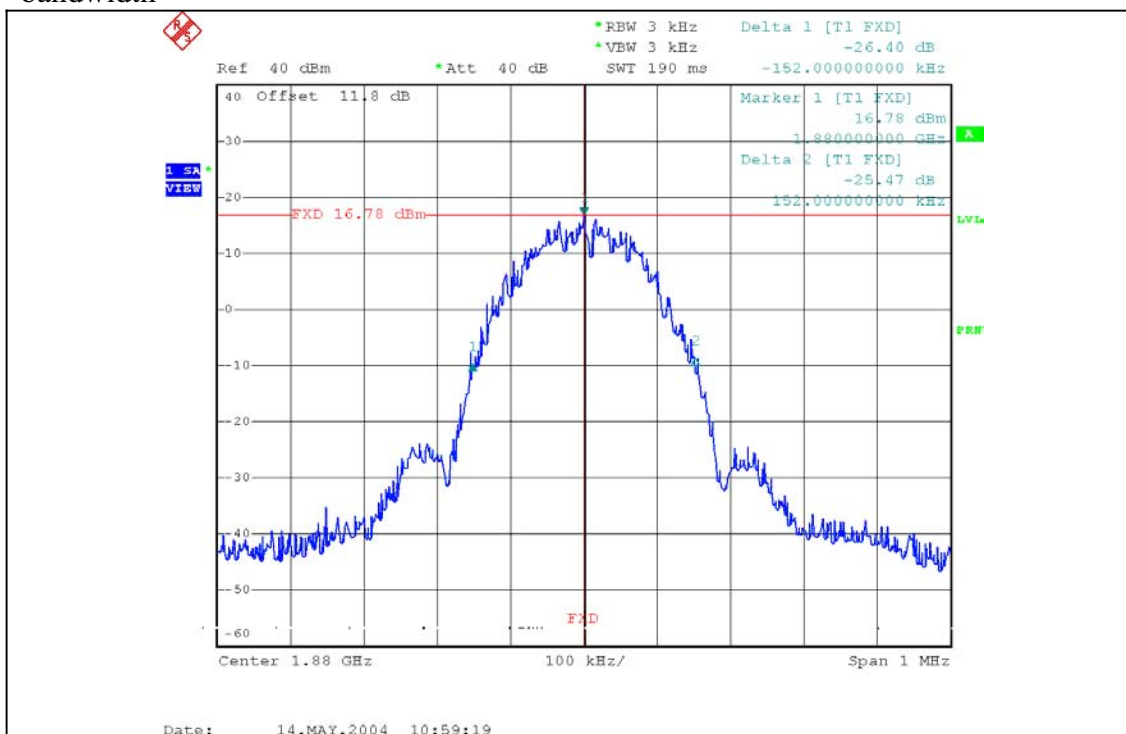

5.3.15) GMSK Occupied Bandwidth, PCS Middle channel, 1880.0 MHz, 99% bandwidth

5.3.16) GMSK Occupied Bandwidth, PCS Middle channel, 1880.0 MHz, -26dBc bandwidth

5.3.17) GSMK Occupied Bandwidth, PCS High channel, 1909.8 MHz, 99% bandwidth

5.3.18) GSMK Occupied Bandwidth, PCS High channel, 1909.8 MHz, -26dBc bandwidth

5.3.19) 8-PSK Occupied Bandwidth, PCS Low channel, 1850.2 MHz, 99% bandwidth

5.3.20) 8-PSK Occupied Bandwidth, PCS Low channel, 1850.2 MHz, -26dBc bandwidth

SIERRA WIRELESS, INC.

5.3.21) 8-PSK Occupied Bandwidth, PCS Middle channel, 1880.0 MHz, 99% bandwidth

5.3.22) 8-PSK Occupied Bandwidth, PCS Middle channel, 1880.0 MHz, -26dBc bandwidth

© 2004 Sierra Wireless, Inc.