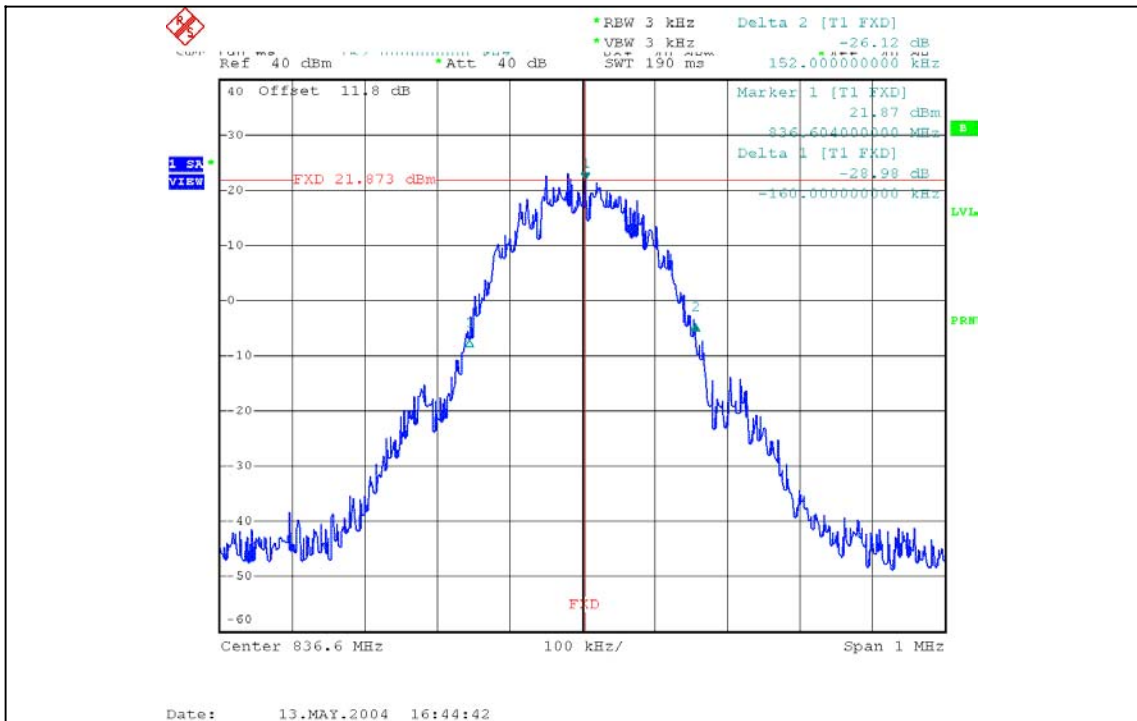

5.3 Test Plots

5.3.1) GSMK Occupied Bandwidth, Cellular Low channel, 824.2 MHz, 99% bandwidth

5.3.2) GSMK Occupied Bandwidth, Low channel, 824.2 MHz, -26dBc bandwidth

5.3.3) GMSK Occupied Bandwidth, Middle channel, 836.6 MHz, 99% bandwidth

5.3.4) GMSK Occupied Bandwidth, Middle channel, 836.6 MHz, -26dBc bandwidth

5.3.5) GMSK Occupied Bandwidth, High channel, 848.8 MHz, 99% bandwidth

5.3.6) GMSK Occupied Bandwidth, High channel, 848.8 MHz, -26dBc bandwidth

SIERRA WIRELESS, INC.

5.3.7) 8-PSK Occupied Bandwidth, Cellular Low channel, 824.2 MHz, 99% bandwidth

5.3.8) 8-PSK Occupied Bandwidth, Low channel, 824.2 MHz, -26dBc bandwidth

5.3.11) 8-PSK Occupied Bandwidth, High channel, 848.8 MHz, 99% bandwidth