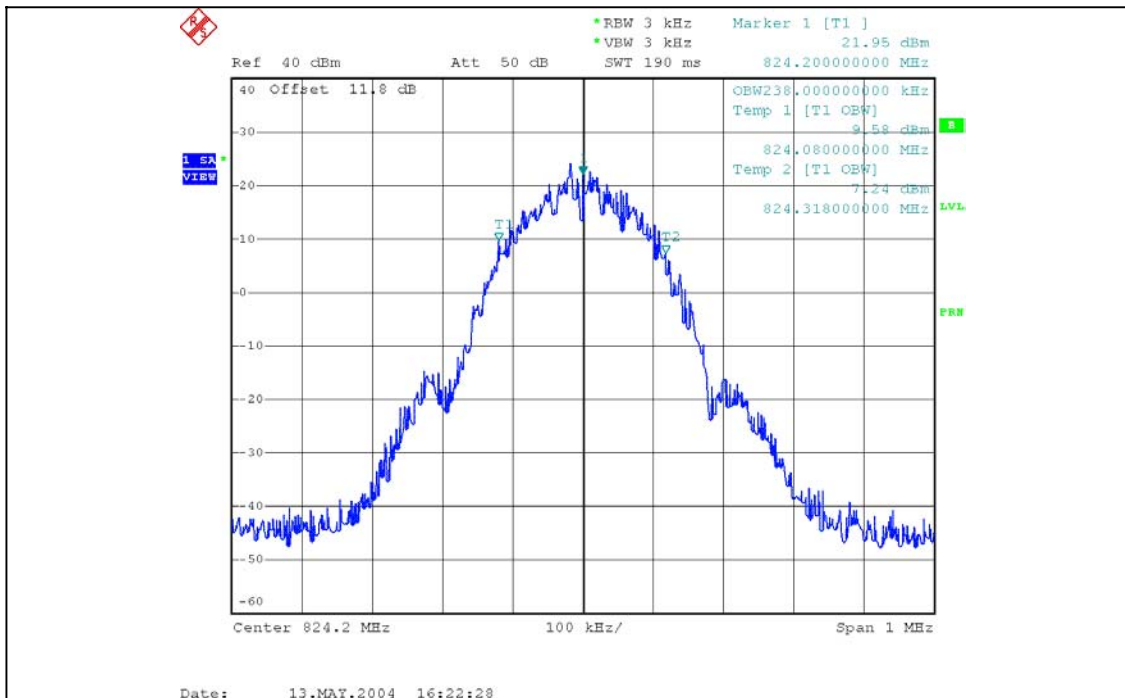

5.3 Test Plots

5.3.1) GSMK Occupied Bandwidth, Cellular Low channel, 824.2 MHz, 99% bandwidth

5.3.2) GSMK Occupied Bandwidth, Low channel, 824.2 MHz, -26dBc bandwidth

5.3.3) GMSK Occupied Bandwidth, Middle channel, 836.6 MHz, 99% bandwidth

5.3.4) GMSK Occupied Bandwidth, Middle channel, 836.6 MHz, -26dBc bandwidth

5.3.5) GMSK Occupied Bandwidth, High channel, 848.8 MHz, 99% bandwidth

5.3.6) GMSK Occupied Bandwidth, High channel, 848.8 MHz, -26dBc bandwidth

SIERRA WIRELESS, INC.

5.3.7) 8-PSK Occupied Bandwidth, Cellular Low channel, 824.2 MHz, 99% bandwidth

5.3.8) 8-PSK Occupied Bandwidth, Low channel, 824.2 MHz, -26dBc bandwidth

5.3.11) 8-PSK Occupied Bandwidth, High channel, 848.8 MHz, 99% bandwidth