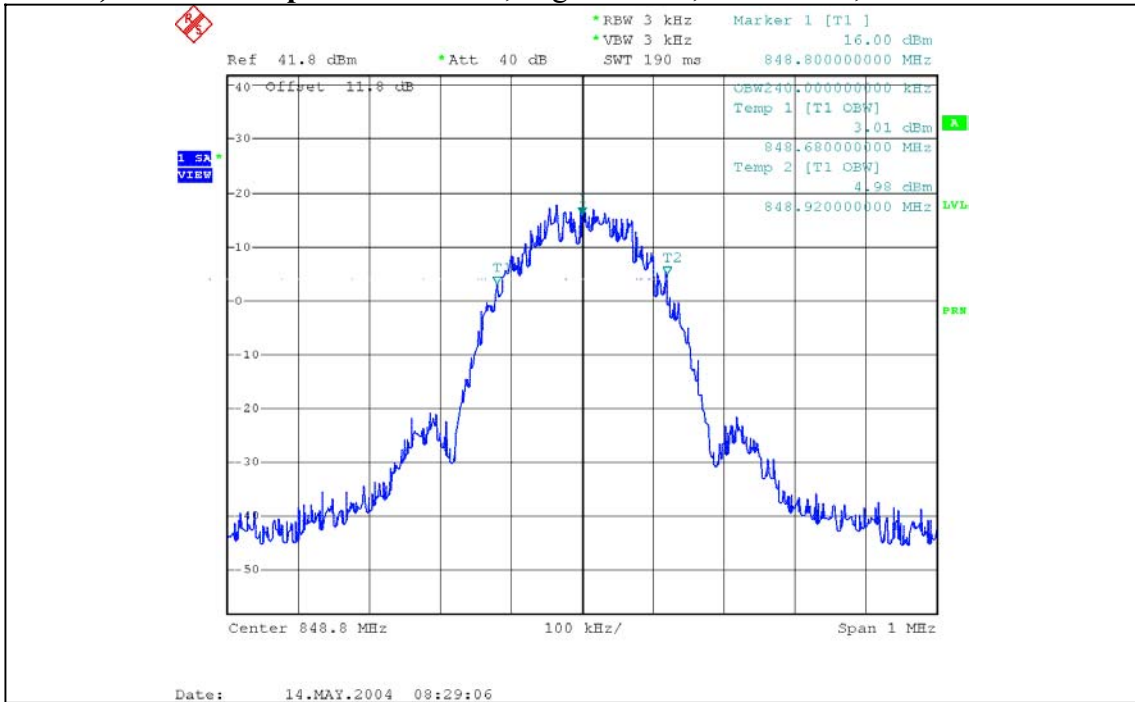

5.3 Test Plots

5.3.1) GSMK Occupied Bandwidth, Cellular Low channel, 824.2 MHz, 99% bandwidth

5.3.2) GSMK Occupied Bandwidth, Low channel, 824.2 MHz, -26dBc bandwidth

5.3.3) GMSK Occupied Bandwidth, Middle channel, 836.6 MHz, 99% bandwidth

5.3.4) GMSK Occupied Bandwidth, Middle channel, 836.6 MHz, -26dBc bandwidth

5.3.5) GMSK Occupied Bandwidth, High channel, 848.8 MHz, 99% bandwidth

5.3.6) GMSK Occupied Bandwidth, High channel, 848.8 MHz, -26dBc bandwidth

SIERRA WIRELESS, INC.

5.3.7) 8-PSK Occupied Bandwidth, Cellular Low channel, 824.2 MHz, 99% bandwidth

5.3.8) 8-PSK Occupied Bandwidth, Low channel, 824.2 MHz, -26dBc bandwidth

5.3.11) 8-PSK Occupied Bandwidth, High channel, 848.8 MHz, 99% bandwidth

5.3.12) 8-PSK Occupied Bandwidth, High channel, 848.8 MHz, -26dBc bandwidth

5.3.13) GSMK Occupied Bandwidth, PCS Low channel, 1850.2 MHz, 99% bandwidth

5.3.14) GSMK Occupied Bandwidth, PCS Low channel, 1850.2 MHz, -26dBc bandwidth