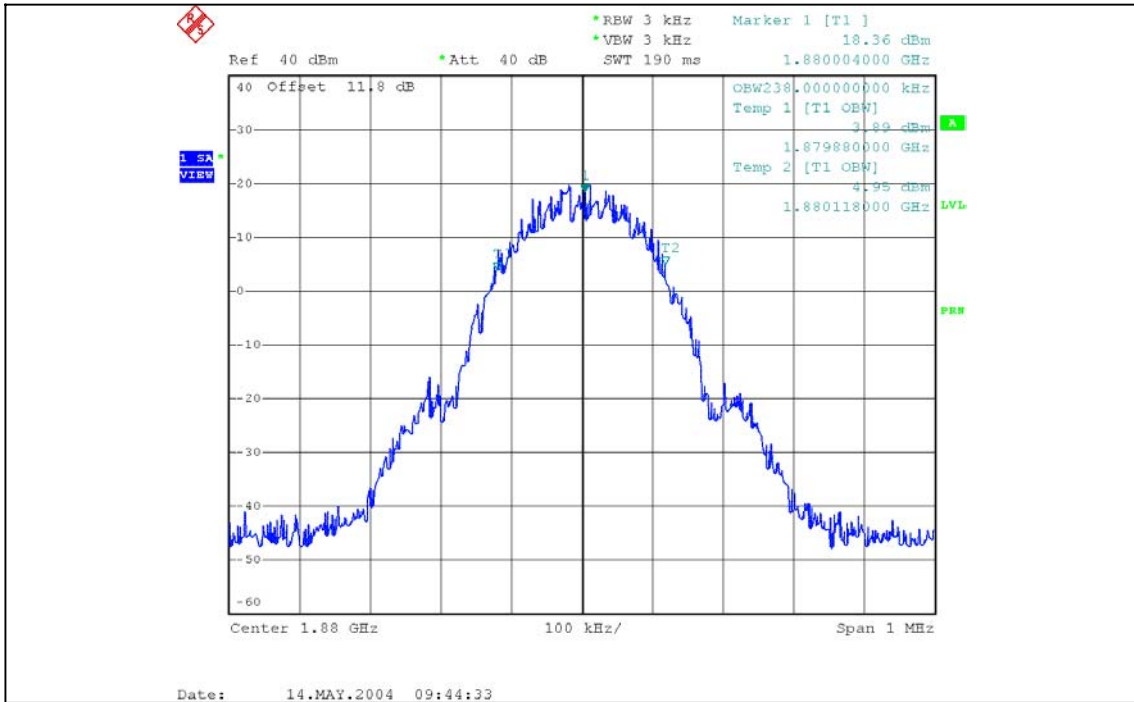

SIERRA WIRELESS, INC.

5.3.7) 8-PSK Occupied Bandwidth, Cellular Low channel, 824.2 MHz, 99% bandwidth

5.3.8) 8-PSK Occupied Bandwidth, Low channel, 824.2 MHz, -26dBc bandwidth

5.3.11) 8-PSK Occupied Bandwidth, High channel, 848.8 MHz, 99% bandwidth

5.3.12) 8-PSK Occupied Bandwidth, High channel, 848.8 MHz, -26dBc bandwidth

5.3.13) GSMK Occupied Bandwidth, PCS Low channel, 1850.2 MHz, 99% bandwidth

5.3.14) GSMK Occupied Bandwidth, PCS Low channel, 1850.2 MHz, -26dBc bandwidth

5.3.15) GMSK Occupied Bandwidth, PCS Middle channel, 1880.0 MHz, 99% bandwidth

5.3.16) GMSK Occupied Bandwidth, PCS Middle channel, 1880.0 MHz, -26dBc bandwidth

5.3.17) GSMK Occupied Bandwidth, PCS High channel, 1909.8 MHz, 99% bandwidth