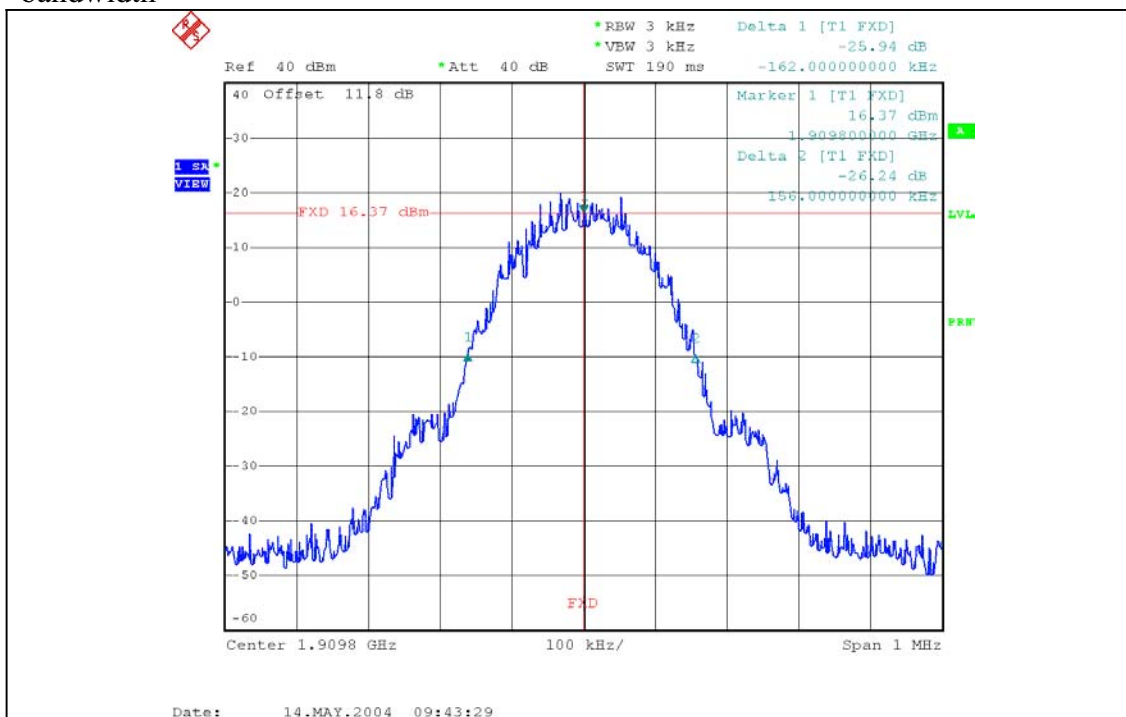

5.3.15) GMSK Occupied Bandwidth, PCS Middle channel, 1880.0 MHz, 99% bandwidth

5.3.16) GMSK Occupied Bandwidth, PCS Middle channel, 1880.0 MHz, -26dBc bandwidth

5.3.17) GSMK Occupied Bandwidth, PCS High channel, 1909.8 MHz, 99% bandwidth

5.3.18) GSMK Occupied Bandwidth, PCS High channel, 1909.8 MHz, -26dBc bandwidth

5.3.19) 8-PSK Occupied Bandwidth, PCS Low channel, 1850.2 MHz, 99% bandwidth

5.3.20) 8-PSK Occupied Bandwidth, PCS Low channel, 1850.2 MHz, -26dBc bandwidth

SIERRA WIRELESS, INC.

5.3.21) 8-PSK Occupied Bandwidth, PCS Middle channel, 1880.0 MHz, 99% bandwidth

5.3.22) 8-PSK Occupied Bandwidth, PCS Middle channel, 1880.0 MHz, -26dBc bandwidth

© 2004 Sierra Wireless, Inc.