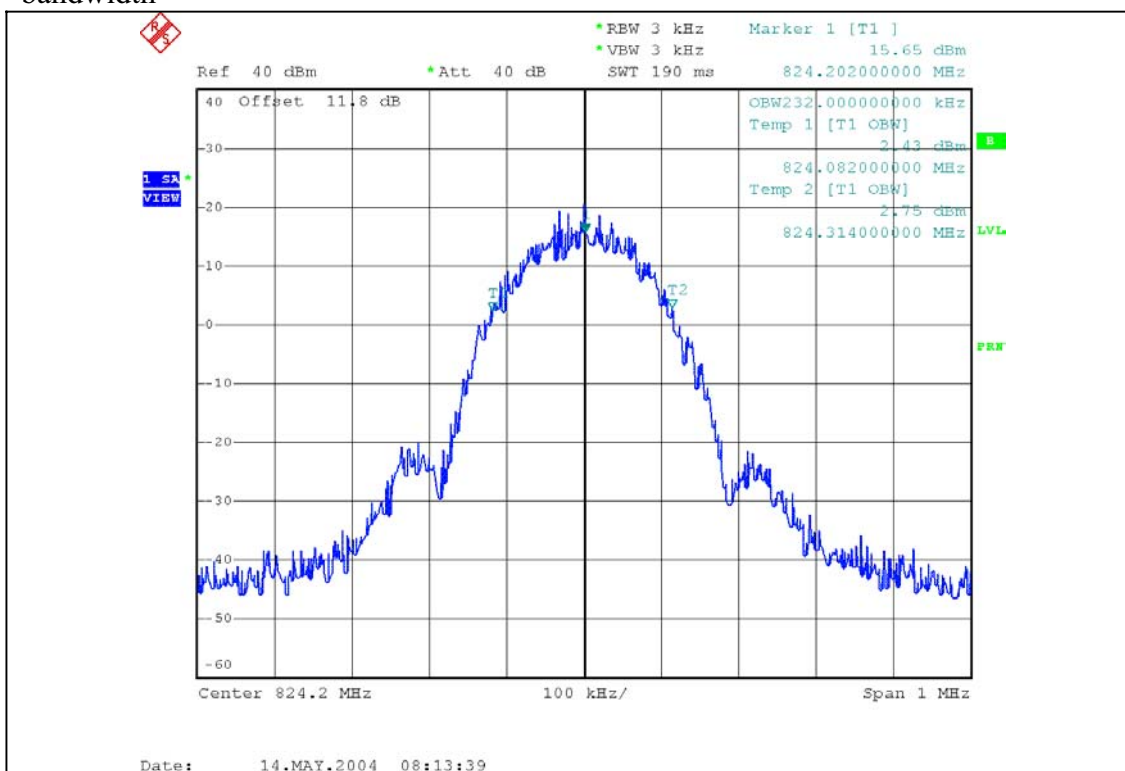

5.3 Test Plots

5.3.1) GSMK Occupied Bandwidth, Cellular Low channel, 824.2 MHz, 99% bandwidth

5.3.2) GSMK Occupied Bandwidth, Low channel, 824.2 MHz, -26dBc bandwidth

5.3.3) GMSK Occupied Bandwidth, Middle channel, 836.6 MHz, 99% bandwidth

5.3.4) GMSK Occupied Bandwidth, Middle channel, 836.6 MHz, -26dBc bandwidth

5.3.5) GMSK Occupied Bandwidth, High channel, 848.8 MHz, 99% bandwidth

5.3.6) GMSK Occupied Bandwidth, High channel, 848.8 MHz, -26dBc bandwidth

SIERRA WIRELESS, INC.

5.3.7) 8-PSK Occupied Bandwidth, Cellular Low channel, 824.2 MHz, 99% bandwidth

5.3.8) 8-PSK Occupied Bandwidth, Low channel, 824.2 MHz, -26dBc bandwidth

5.3.11) 8-PSK Occupied Bandwidth, High channel, 848.8 MHz, 99% bandwidth