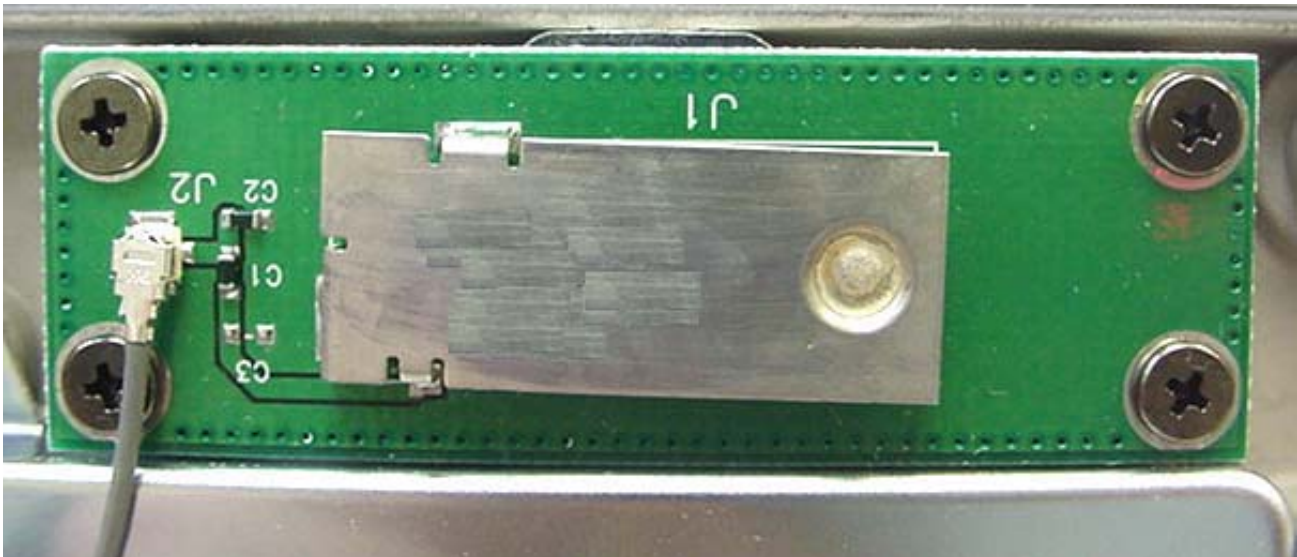

**INTERNAL DUT PHOTOGRAPHS**  
Cirronet BT2022 Bluetooth

**INTERNAL DUT PHOTOGRAPHS**  
Internal RangeStar Surface-Mount Antenna

**Bluetooth Surface-Mount Antenna**  
(Upper Rear Left Side Edge of LCD Display)

**Non-Functional Antenna**  
(Right Side)

**INTERNAL DUT PHOTOGRAPHS**  
Internal RangeStar Surface-Mount Antenna

**Bluetooth Surface-Mount Antenna**  
(Upper Rear Left Side Edge of LCD Display)

**Non-Functional Antenna**  
(Right Side)

**INTERNAL DUT PHOTOGRAPHS**  
Internal RangeStar Surface-Mount Antenna

RangeStar Surface-Mount Antenna - Bluetooth

RangeStar Surface-Mount Antenna (Bluetooth)

**INTERNAL DUT PHOTOGRAPHS**  
Internal RangeStar Surface-Mount Antenna