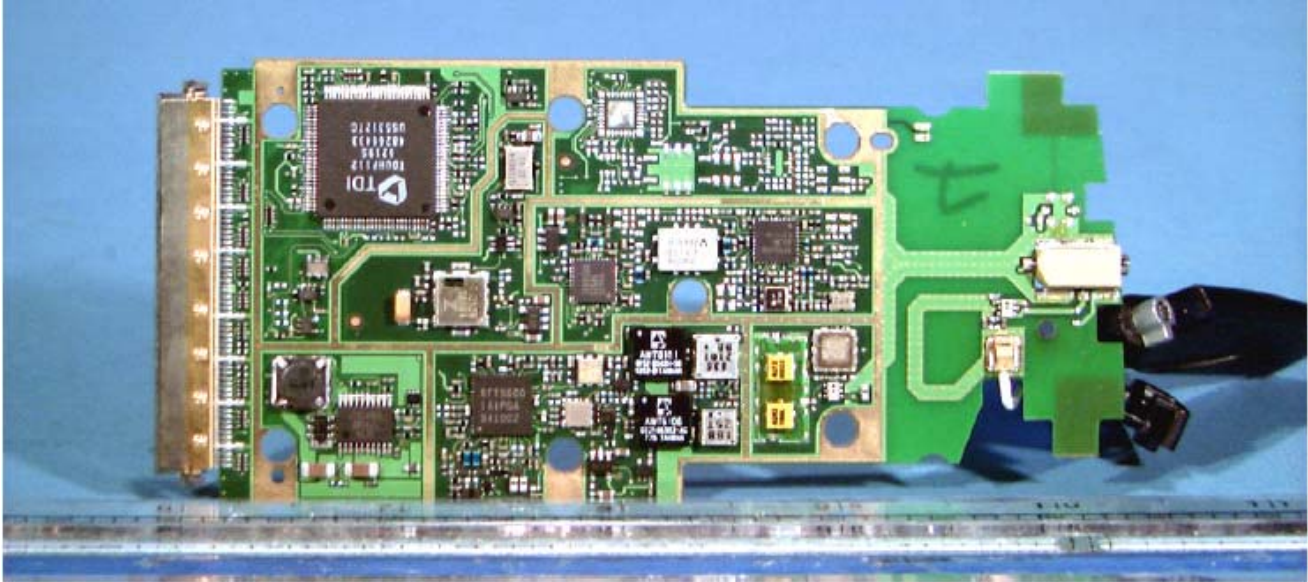

**INTERNAL DUT PHOTOGRAPHS**  
Cradle Contact Board

**INTERNAL DUT PHOTOGRAPHS**  
Sierra Wireless AirCard 580 Dual-Band CDMA PCMCIA Modem Card

**INTERNAL DUT PHOTOGRAPHS**  
**Sierra Wireless AirCard 580 Dual-Band CDMA PCMCIA Modem Card**

**INTERNAL DUT PHOTOGRAPHS**  
**Sierra Wireless AirCard 580 Dual-Band CDMA PCMCIA Modem Card**

**INTERNAL DUT PHOTOGRAPHS**  
**Sierra Wireless AirCard 580 Dual-Band CDMA PCMCIA Modem Card**

**INTERNAL DUT PHOTOGRAPHS**  
**Sierra Wireless AirCard 580 Dual-Band CDMA PCMCIA Modem Card**

**INTERNAL DUT PHOTOGRAPHS**  
**Sierra Wireless AirCard 580 Dual-Band CDMA PCMCIA Modem Card**

**INTERNAL DUT PHOTOGRAPHS**  
Sierra Wireless AirCard 580 Dual-Band CDMA PCMCIA Modem Card

**INTERNAL DUT PHOTOGRAPHS**  
Cirronet BT2022 Bluetooth