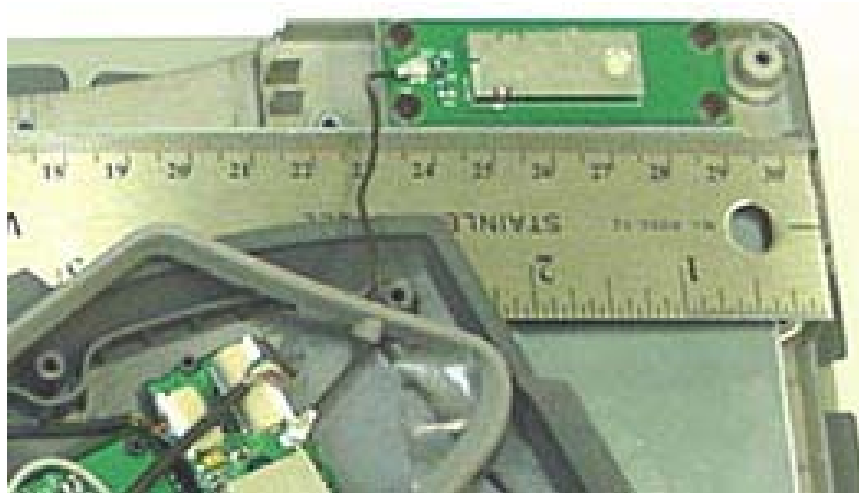

**Non-Functional Antenna**  
(Right Side)

**INTERNAL DUT PHOTOGRAPHS**  
Internal RangeStar Surface-Mount Antenna

**Bluetooth Surface-Mount Antenna**  
(Upper Rear Left Side Edge of LCD Display)

**Non-Functional Antenna**  
(Right Side)

**INTERNAL DUT PHOTOGRAPHS**  
Internal RangeStar Surface-Mount Antenna

RangeStar Surface-Mount Antenna - Bluetooth

RangeStar Surface-Mount Antenna (Bluetooth)

**INTERNAL DUT PHOTOGRAPHS**  
Internal RangeStar Surface-Mount Antenna

**Distance between external dipole antenna feed/swivel-joint and internal Bluetooth surface-mount antenna**

**Distance between external dipole antenna feed/swivel-joint and internal Bluetooth surface-mount antenna**