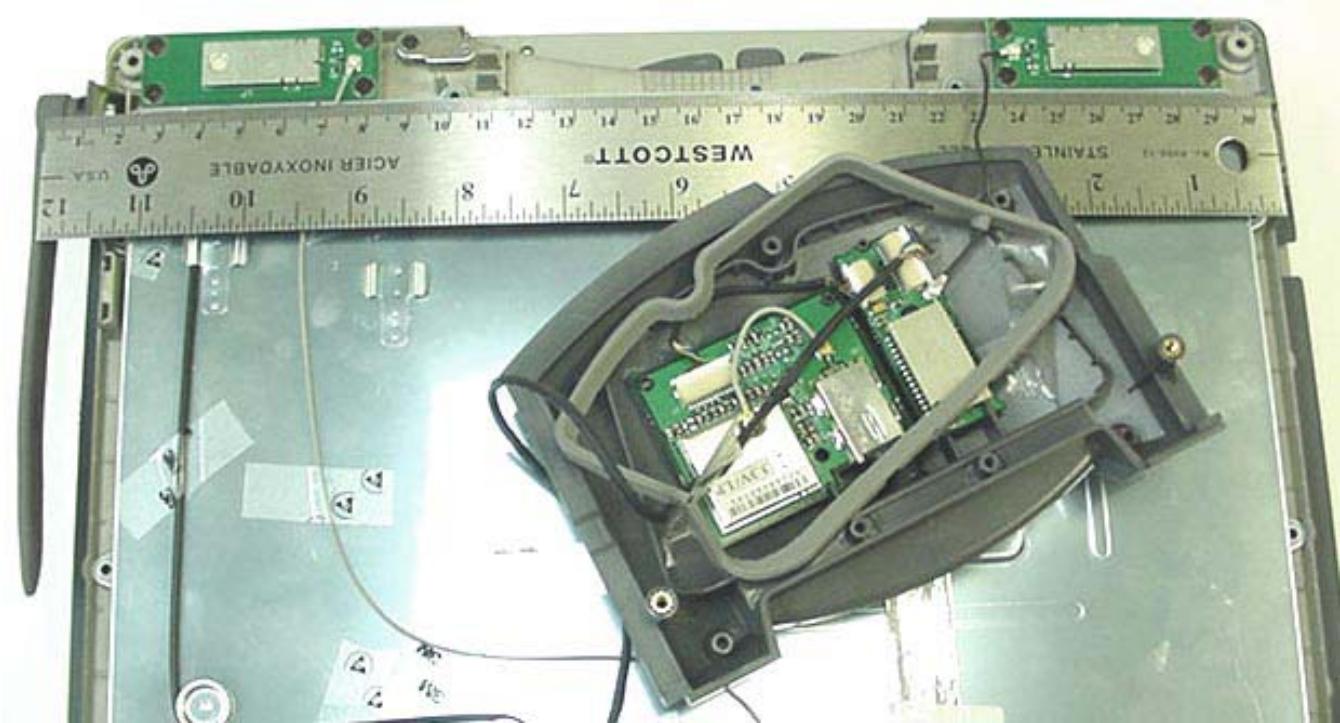

**Non-Functional Antenna**  
(Right Side)

**INTERNAL DUT PHOTOGRAPHS**  
Internal RangeStar Surface-Mount Antenna

**Bluetooth Surface-Mount Antenna**  
(Upper Rear Left Side Edge of LCD Display)

**Non-Functional Antenna**  
(Right Side)

**INTERNAL DUT PHOTOGRAPHS**  
Internal RangeStar Surface-Mount Antenna

RangeStar Surface-Mount Antenna - Bluetooth

RangeStar Surface-Mount Antenna (Bluetooth)

**INTERNAL DUT PHOTOGRAPHS**  
Internal RangeStar Surface-Mount Antenna

**Distance between external dipole antenna feed/swivel-joint and internal Bluetooth surface-mount antenna**

**Distance between external dipole antenna feed/swivel-joint and internal Bluetooth surface-mount antenna**