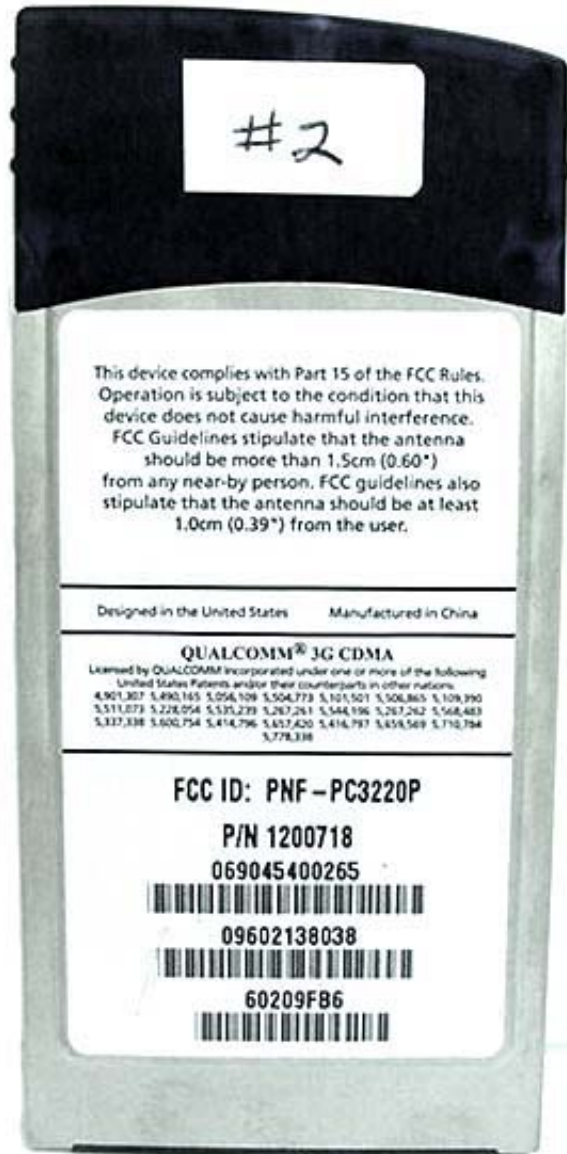

**INTERNAL DUT PHOTOGRAPHS**  
Cradle Contact Board

**INTERNAL DUT PHOTOGRAPHS**  
Sierra Wireless AirCard 580 Dual-Band CDMA PCMCIA Modem Card

**INTERNAL DUT PHOTOGRAPHS**  
**Sierra Wireless AirCard 580 Dual-Band CDMA PCMCIA Modem Card**

**INTERNAL DUT PHOTOGRAPHS**  
**Sierra Wireless AirCard 580 Dual-Band CDMA PCMCIA Modem Card**

**INTERNAL DUT PHOTOGRAPHS**  
**Sierra Wireless AirCard 580 Dual-Band CDMA PCMCIA Modem Card**

**INTERNAL DUT PHOTOGRAPHS**  
**Sierra Wireless AirCard 580 Dual-Band CDMA PCMCIA Modem Card**