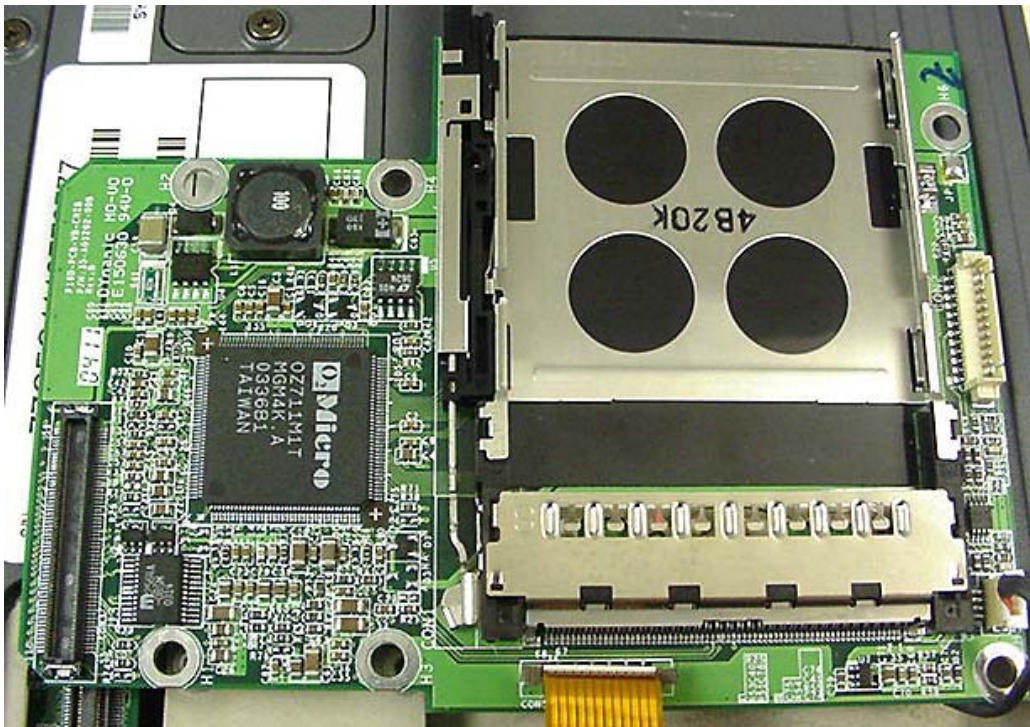

INTERNAL DUT PHOTOGRAPHS
Cradle Contact Board

INTERNAL DUT PHOTOGRAPHS
Sierra Wireless AirCard 555 Dual-Band CDMA PCMCIA Modem Card

INTERNAL DUT PHOTOGRAPHS
Sierra Wireless AirCard 555 Dual-Band CDMA PCMCIA Modem Card

INTERNAL DUT PHOTOGRAPHS
Sierra Wireless AirCard 555 Dual-Band CDMA PCMCIA Modem Card

INTERNAL DUT PHOTOGRAPHS
Sierra Wireless AirCard 555 Dual-Band CDMA PCMCIA Modem Card

INTERNAL DUT PHOTOGRAPHS
Sierra Wireless AirCard 555 Dual-Band CDMA PCMCIA Modem Card

INTERNAL DUT PHOTOGRAPHS
Sierra Wireless AirCard 555 Dual-Band CDMA PCMCIA Modem Card

SIERRA WIRELESS

ROSETTA ENG X10 EBKN2 94V-0

RFT3100
1A10T
E4504K

Qualcomm
JEE3000
PNTXAM
01440

P248
2501A
0805

0020
0808