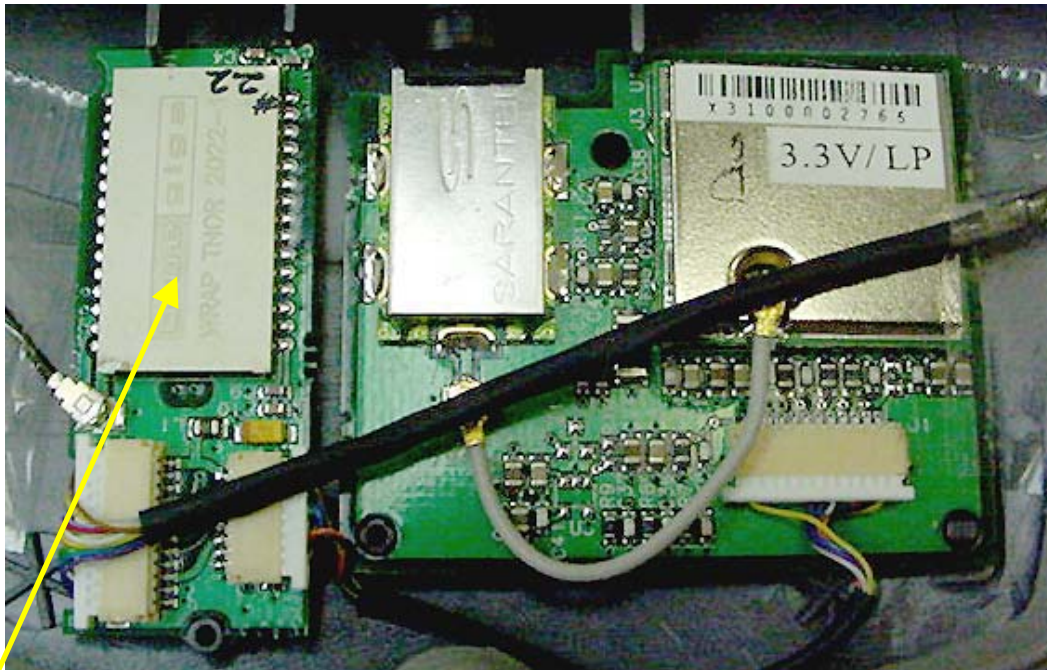

r1002ac
14-04-02

INTERNAL DUT PHOTOGRAPHS
Cirronet BT2022 Bluetooth

**Bluetooth Antenna
(Left Side)**

**Non-Functional Antenna
(Right Side)**

**Bluetooth Antenna
(Left Side)**

**Non-Functional Antenna
(Right Side)**

INTERNAL DUT PHOTOGRAPHS
Cirronet BT2022 Bluetooth

Bluetooth Transmitter

Bluetooth Transmitter

INTERNAL DUT PHOTOGRAPHS
Cirronet BT2022 Bluetooth

INTERNAL DUT PHOTOGRAPHS
Internal RangeStar Surface-Mount Antenna