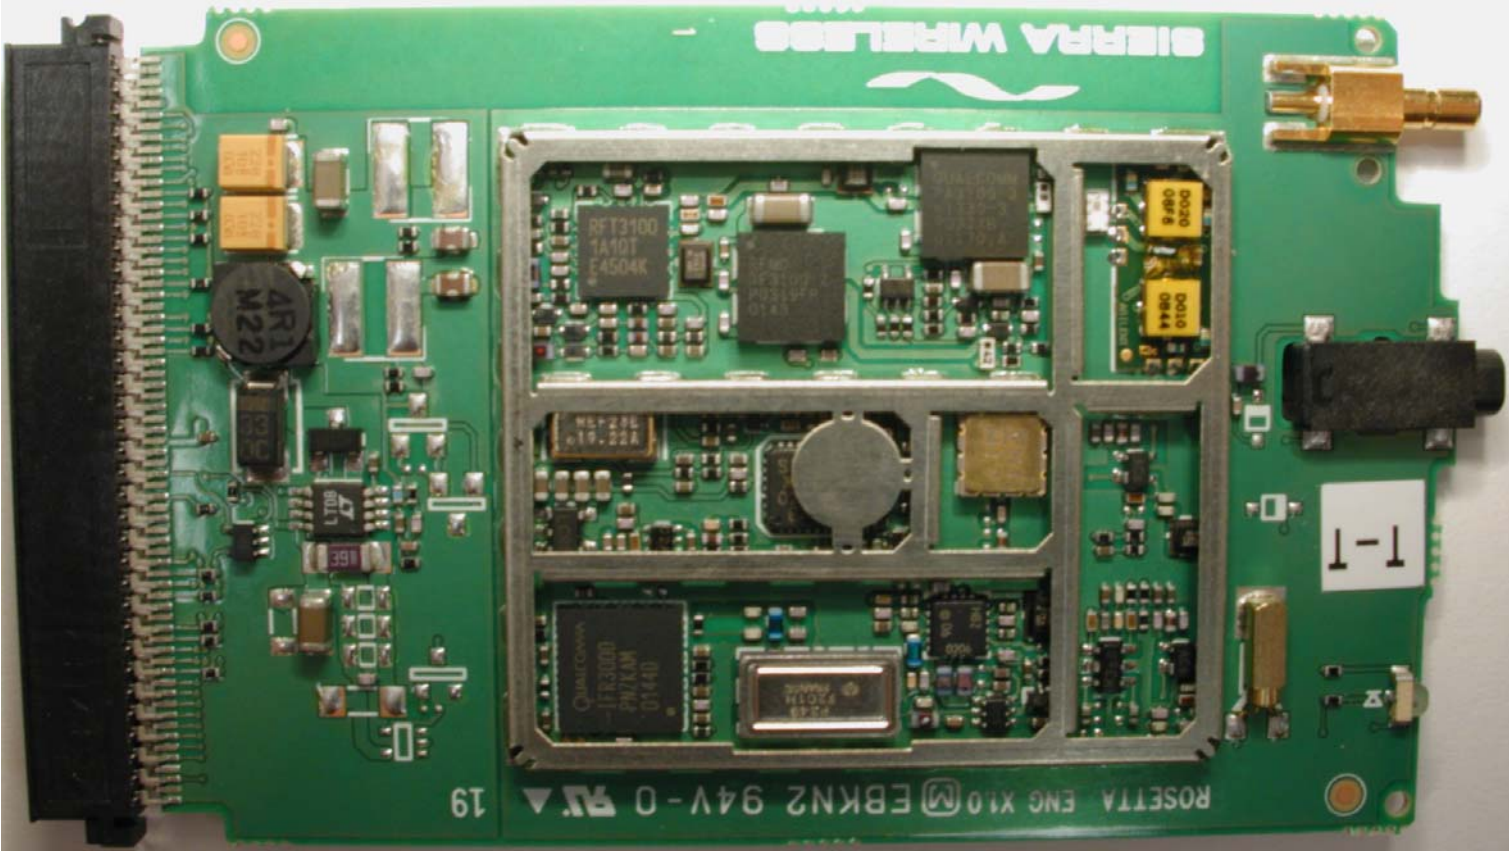

INTERNAL DUT PHOTOGRAPHS
Cradle Contact Board

INTERNAL DUT PHOTOGRAPHS
Sierra Wireless AirCard 555 Dual-Band CDMA PCMCIA Modem Card

INTERNAL DUT PHOTOGRAPHS
Sierra Wireless AirCard 555 Dual-Band CDMA PCMCIA Modem Card

INTERNAL DUT PHOTOGRAPHS
Sierra Wireless AirCard 555 Dual-Band CDMA PCMCIA Modem Card

INTERNAL DUT PHOTOGRAPHS
Sierra Wireless AirCard 555 Dual-Band CDMA PCMCIA Modem Card

INTERNAL DUT PHOTOGRAPHS
Sierra Wireless AirCard 555 Dual-Band CDMA PCMCIA Modem Card

INTERNAL DUT PHOTOGRAPHS
Sierra Wireless AirCard 555 Dual-Band CDMA PCMCIA Modem Card

SIERRA WIRELESS

ROSETTA ENG X10 EBKN2 94V-0

RFT3100
1A10T
E4504K

Qualcomm
JEE3000
PNTXAM
01440

P248
2501A
0805

0020
0808