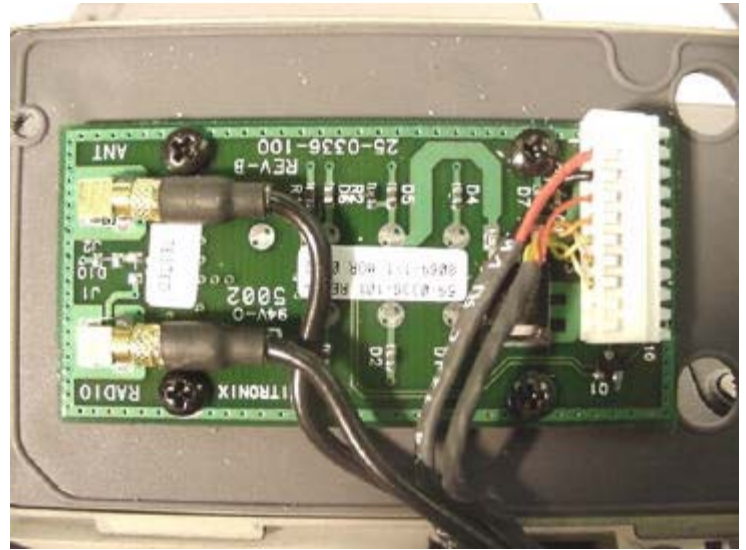

EXTERNAL EUT PHOTOGRAPHS

EXTERNAL EUT PHOTOGRAPHS

EXTERNAL EUT PHOTOGRAPHS

EXTERNAL EUT PHOTOGRAPHS

Vehicle Cradle

Cradle Contact Board

Cradle Contact Board

EXTERNAL EUT PHOTOGRAPHS
with Vehicle Cradle & MaxRad Z563 Mobile Vehicle-Mount Antenna (Unity Gain)

EXTERNAL EUT PHOTOGRAPHS
with Vehicle Cradle & MaxRad Z567 Mobile Vehicle-Mount Antenna (5dB Gain)

EXTERNAL EUT PHOTOGRAPHS
with Vehicle Cradle & MaxRad Z573 Mobile Vehicle-Mount Antenna (5dB Gain)