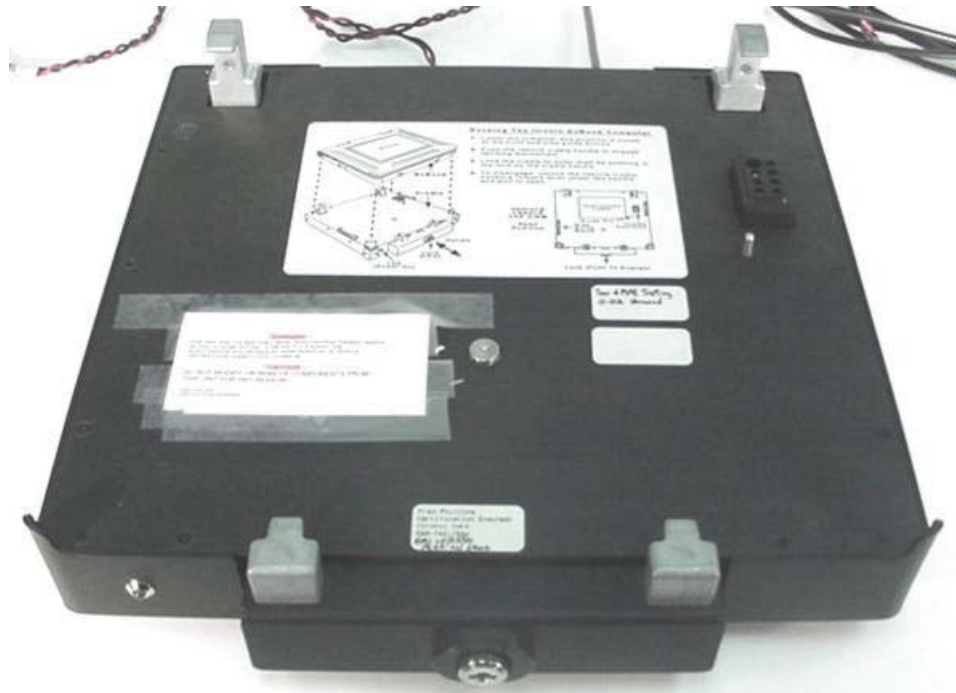

EXTERNAL EUT PHOTOGRAPHS

EXTERNAL EUT PHOTOGRAPHS

EXTERNAL EUT PHOTOGRAPHS

EXTERNAL EUT PHOTOGRAPHS

Vehicle Cradle

Cradle Contact Board

Cradle Contact Board

EXTERNAL EUT PHOTOGRAPHS
with Vehicle Cradle & MaxRad Z563 Mobile Vehicle-Mount Antenna (Unity Gain)

EXTERNAL EUT PHOTOGRAPHS
with Vehicle Cradle & MaxRad Z567 Mobile Vehicle-Mount Antenna (5dB Gain)

EXTERNAL EUT PHOTOGRAPHS
with Vehicle Cradle & MaxRad Z573 Mobile Vehicle-Mount Antenna (5dB Gain)