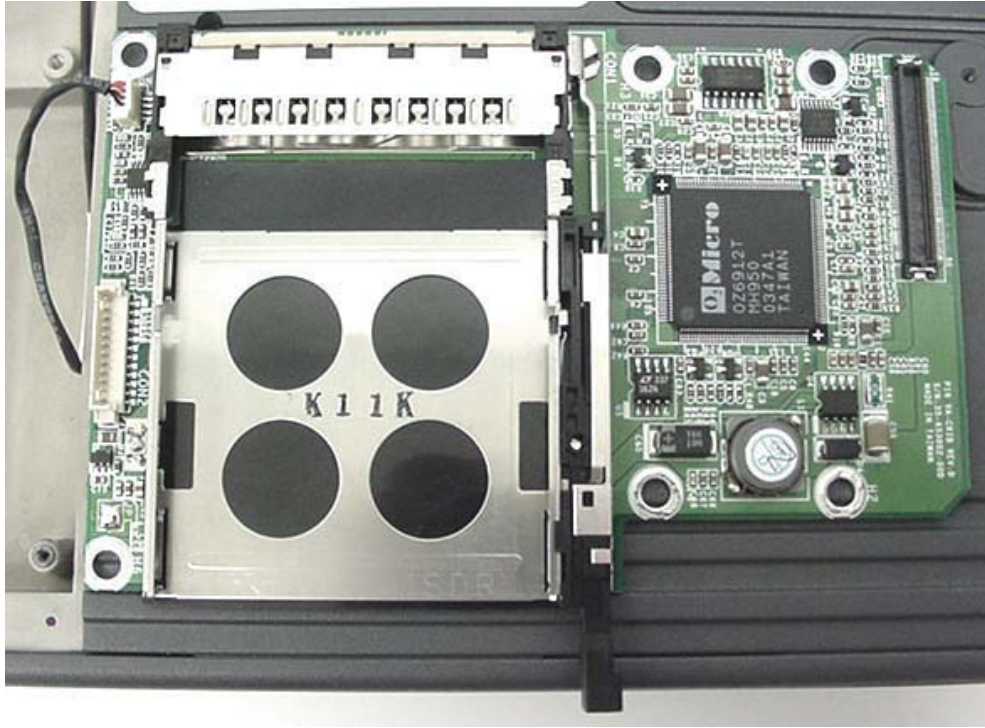

INTERNAL EUT PHOTOGRAPHS
Cradle Contact Board

INTERNAL EUT PHOTOGRAPHS
Sony Ericsson GC82 GSM GPRS/EDGE PCMCIA Modem Card

INTERNAL EUT PHOTOGRAPHS
Sony Ericsson GC82 GSM GPRS/EDGE PCMCIA Modem Card

INTERNAL EUT PHOTOGRAPHS
Sony Ericsson GC82 GSM GPRS/EDGE PCMCIA Modem Card

INTERNAL EUT PHOTOGRAPHS
Sony Ericsson GC82 GSM GPRS/EDGE PCMCIA Modem Card

P/N 112535-00

TM-SR2R
94V-0 3513
MADE IN USA

INTERNAL EUT PHOTOGRAPHS
Co-located Cisco MPI-350 Mini-PCI DSSS WLAN Card

INTERNAL EUT PHOTOGRAPHS

Dual Internal Antennas for Co-located Cisco MPI-350 Mini-PCI DSSS WLAN Card

INTERNAL EUT PHOTOGRAPHS

Dual Internal Antennas for Co-located Cisco MPI-350 Mini-PCI DSSS WLAN Card

Distance at LCD back-side between dipole antenna feed/swivel-joint and WLAN right-side antenna

Distance at LCD back-side between dipole antenna feed/swivel-joint and WLAN left-side antenna

INTERNAL EUT PHOTOGRAPHS
Dual Internal Antennas for Co-located Cisco MPI-350 Mini-PCI DSSS WLAN Card

Back of LCD Display - Left-Side Antenna