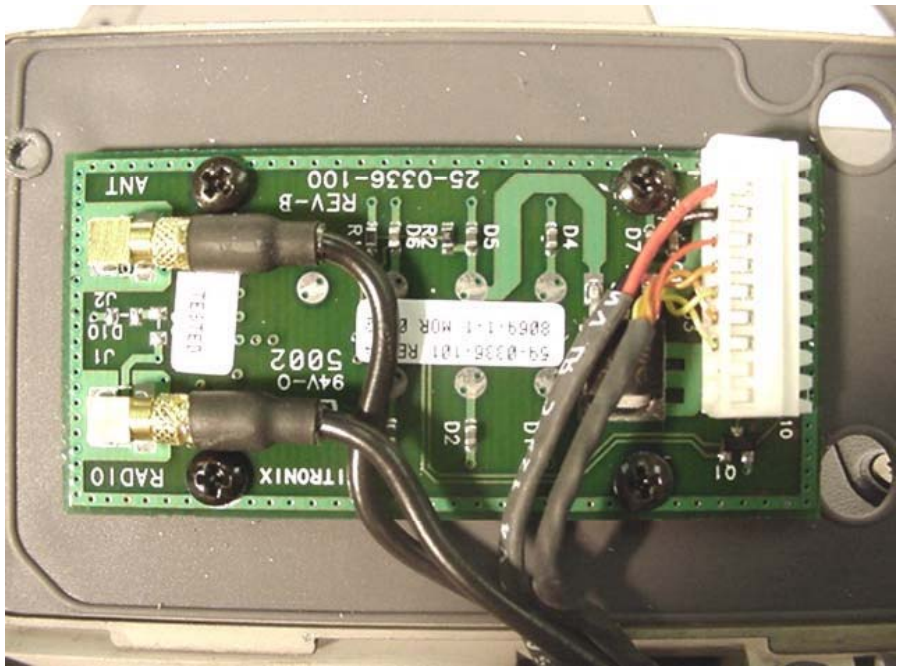

INTERNAL EUT PHOTOGRAPHS
Cradle Contact Board

INTERNAL EUT PHOTOGRAPHS
Sony Ericsson GC82 GSM GPRS/EDGE PCMCIA Modem Card

INTERNAL EUT PHOTOGRAPHS
Sony Ericsson GC82 GSM GPRS/EDGE PCMCIA Modem Card

INTERNAL EUT PHOTOGRAPHS
Sony Ericsson GC82 GSM GPRS/EDGE PCMCIA Modem Card

INTERNAL EUT PHOTOGRAPHS
Sony Ericsson GC82 GSM GPRS/EDGE PCMCIA Modem Card

P/N 112535-00

TM-SR2R
94V-0 3513
MADE IN USA

INTERNAL EUT PHOTOGRAPHS
Co-located Cisco MPI-350 Mini-PCI DSSS WLAN Card

INTERNAL EUT PHOTOGRAPHS

Dual Internal Antennas for Co-located Cisco MPI-350 Mini-PCI DSSS WLAN Card

INTERNAL EUT PHOTOGRAPHS

Dual Internal Antennas for Co-located Cisco MPI-350 Mini-PCI DSSS WLAN Card

Distance at LCD back-side between dipole antenna feed/swivel-joint and WLAN right-side antenna

Distance at LCD back-side between dipole antenna feed/swivel-joint and WLAN left-side antenna

INTERNAL EUT PHOTOGRAPHS
Dual Internal Antennas for Co-located Cisco MPI-350 Mini-PCI DSSS WLAN Card

Back of LCD Display - Left-Side Antenna