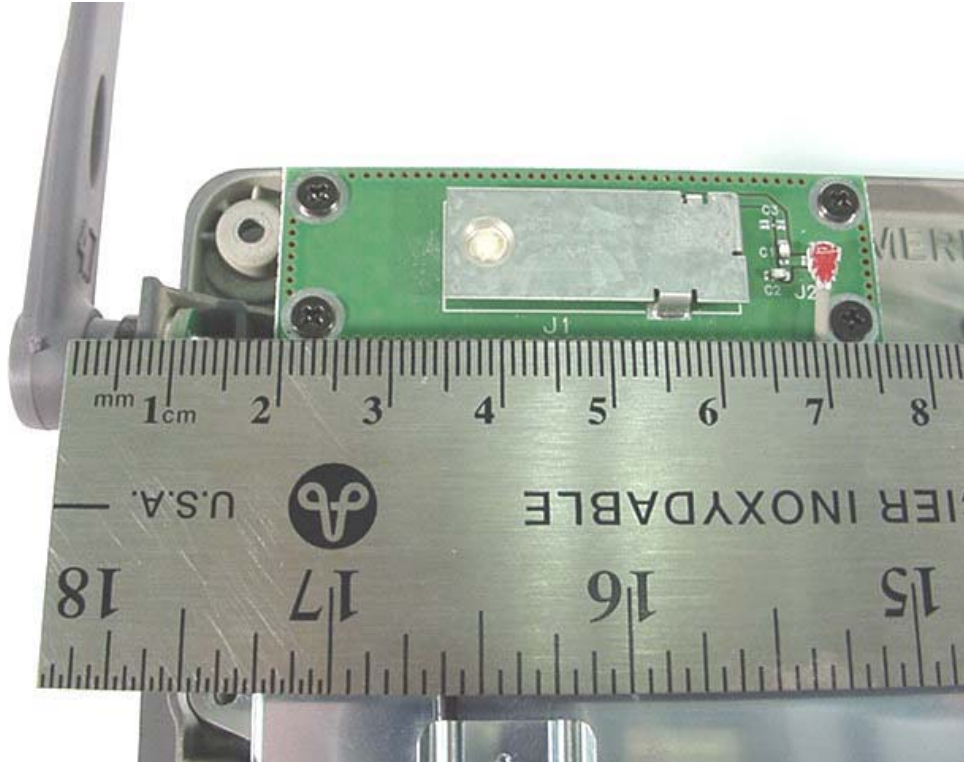

INTERNAL EUT PHOTOGRAPHS
Sony Ericsson GC82 GSM GPRS/EDGE PCMCIA Modem Card

P/N 112535-00

TM-SR2R
94V-0 3513
MADE IN USA

INTERNAL EUT PHOTOGRAPHS
Co-located Cisco MPI-350 Mini-PCI DSSS WLAN Card

INTERNAL EUT PHOTOGRAPHS

Dual Internal Antennas for Co-located Cisco MPI-350 Mini-PCI DSSS WLAN Card

INTERNAL EUT PHOTOGRAPHS

Dual Internal Antennas for Co-located Cisco MPI-350 Mini-PCI DSSS WLAN Card

Distance at LCD back-side between dipole antenna feed/swivel-joint and WLAN right-side antenna

Distance at LCD back-side between dipole antenna feed/swivel-joint and WLAN left-side antenna

INTERNAL EUT PHOTOGRAPHS
Dual Internal Antennas for Co-located Cisco MPI-350 Mini-PCI DSSS WLAN Card

Back of LCD Display - Left-Side Antenna