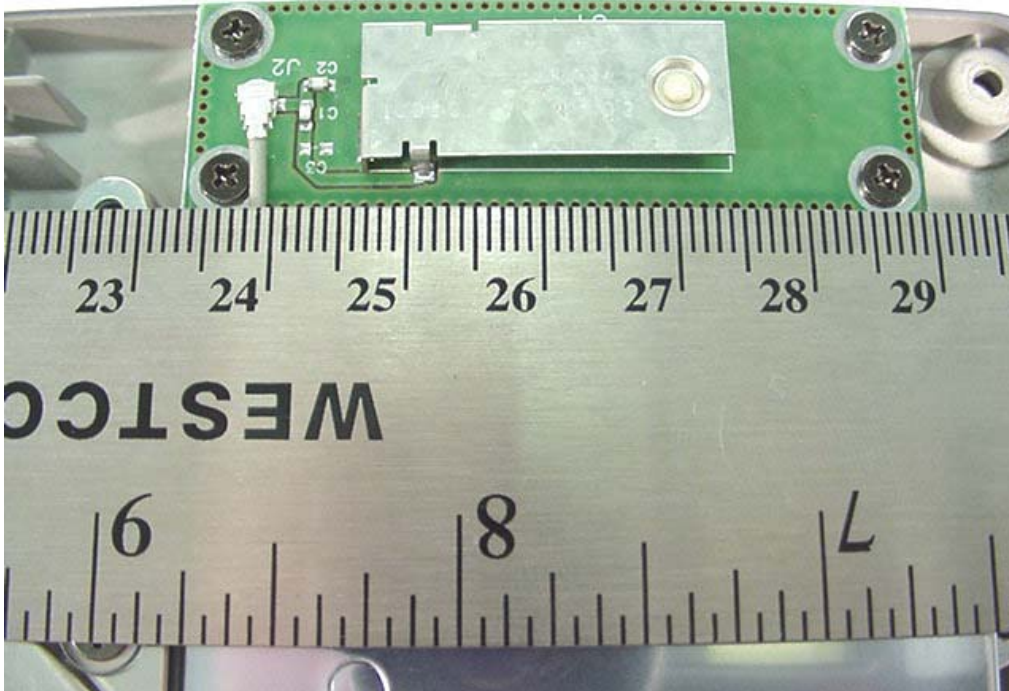

Dual Internal Antennas for Co-located Cisco MPI-350 Mini-PCI DSSS WLAN Card

INTERNAL EUT PHOTOGRAPHS

Dual Internal Antennas for Co-located Cisco MPI-350 Mini-PCI DSSS WLAN Card

Distance at LCD back-side between dipole antenna feed/swivel-joint and WLAN right-side antenna

Distance at LCD back-side between dipole antenna feed/swivel-joint and WLAN left-side antenna

INTERNAL EUT PHOTOGRAPHS
Dual Internal Antennas for Co-located Cisco MPI-350 Mini-PCI DSSS WLAN Card

Back of LCD Display - Left-Side Antenna