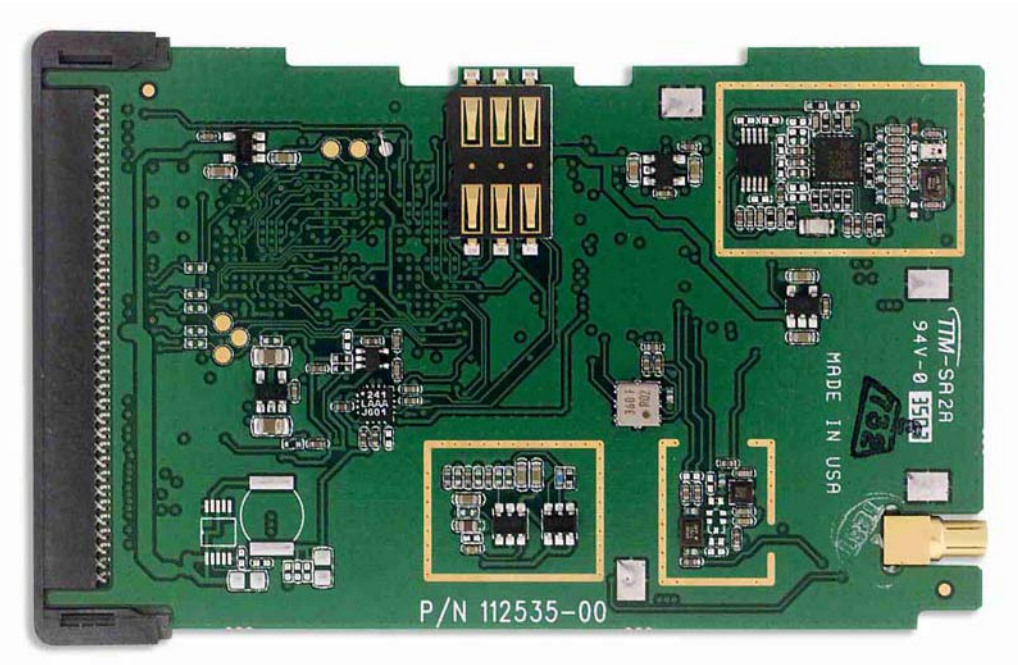

INTERNAL EUT PHOTOGRAPHS
Cradle Contact Board

INTERNAL EUT PHOTOGRAPHS
Sony Ericsson GC82 GSM GPRS/EDGE PCMCIA Modem Card

INTERNAL EUT PHOTOGRAPHS
Sony Ericsson GC82 GSM GPRS/EDGE PCMCIA Modem Card

INTERNAL EUT PHOTOGRAPHS
Sony Ericsson GC82 GSM GPRS/EDGE PCMCIA Modem Card

INTERNAL EUT PHOTOGRAPHS
Sony Ericsson GC82 GSM GPRS/EDGE PCMCIA Modem Card

P/N 112535-00

TM-SR2R
94V-0 3513
MADE IN USA

INTERNAL EUT PHOTOGRAPHS
Co-located Cisco MPI-350 Mini-PCI DSSS WLAN Card

INTERNAL EUT PHOTOGRAPHS

Dual Internal Antennas for Co-located Cisco MPI-350 Mini-PCI DSSS WLAN Card

INTERNAL EUT PHOTOGRAPHS

Dual Internal Antennas for Co-located Cisco MPI-350 Mini-PCI DSSS WLAN Card

Distance at LCD back-side between dipole antenna feed/swivel-joint and WLAN right-side antenna

Distance at LCD back-side between dipole antenna feed/swivel-joint and WLAN left-side antenna

INTERNAL EUT PHOTOGRAPHS
Dual Internal Antennas for Co-located Cisco MPI-350 Mini-PCI DSSS WLAN Card

Back of LCD Display - Left-Side Antenna