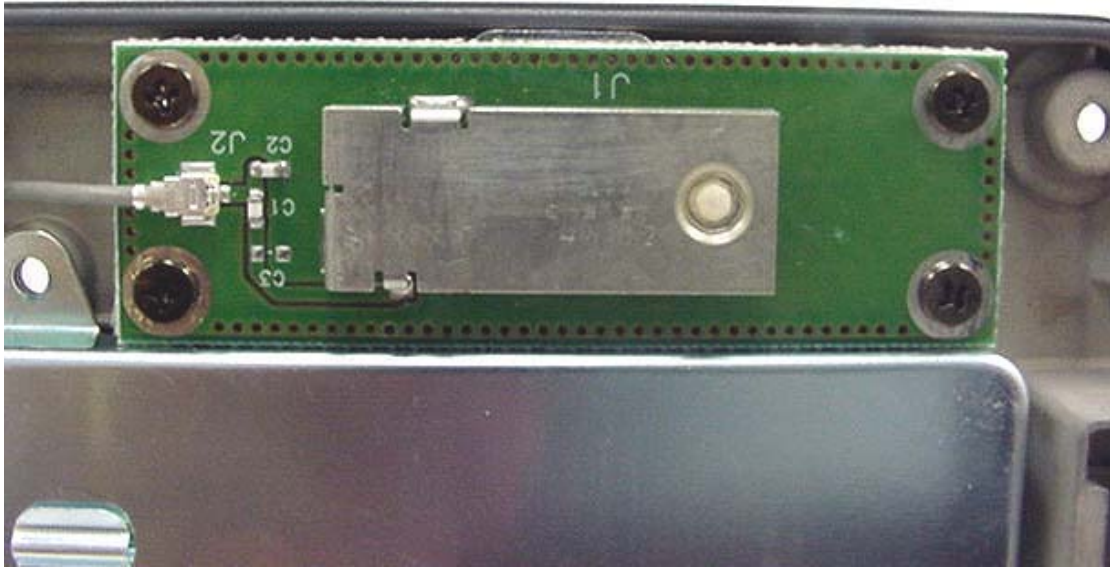

INTERNAL EUT PHOTOGRAPHS
Sony Ericsson GC82 GSM GPRS/EDGE PCMCIA Modem Card

P/N 112535-00

TM-SR2R
94V-0 3513
MADE IN USA

INTERNAL EUT PHOTOGRAPHS
Co-located Cisco MPI-350 Mini-PCI DSSS WLAN Card

INTERNAL EUT PHOTOGRAPHS

Dual Internal Antennas for Co-located Cisco MPI-350 Mini-PCI DSSS WLAN Card

INTERNAL EUT PHOTOGRAPHS

Dual Internal Antennas for Co-located Cisco MPI-350 Mini-PCI DSSS WLAN Card

Distance at LCD back-side between dipole antenna feed/swivel-joint and WLAN right-side antenna

Distance at LCD back-side between dipole antenna feed/swivel-joint and WLAN left-side antenna

INTERNAL EUT PHOTOGRAPHS
Dual Internal Antennas for Co-located Cisco MPI-350 Mini-PCI DSSS WLAN Card

Back of LCD Display - Left-Side Antenna

Back of LCD Display - Right-Side Antenna

INTERNAL EUT PHOTOGRAPHS
Co-located Cisco MPI-350 Mini-PCI DSSS WLAN Card