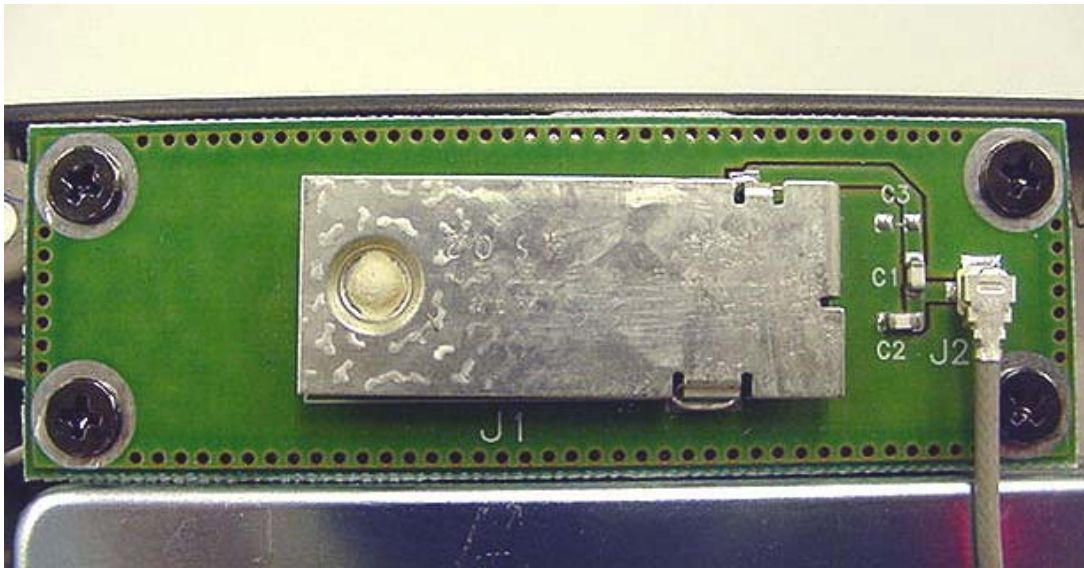

INTERNAL EUT PHOTOGRAPHS
Sony Ericsson GC82 GSM GPRS/EDGE PCMCIA Modem Card

P/N 112535-00

TM-SR2R
94V-0 3513
MADE IN USA

INTERNAL EUT PHOTOGRAPHS
Co-located Cisco MPI-350 Mini-PCI DSSS WLAN Card

INTERNAL EUT PHOTOGRAPHS

Dual Internal Antennas for Co-located Cisco MPI-350 Mini-PCI DSSS WLAN Card

INTERNAL EUT PHOTOGRAPHS

Dual Internal Antennas for Co-located Cisco MPI-350 Mini-PCI DSSS WLAN Card

Distance at LCD back-side between dipole antenna feed/swivel-joint and WLAN right-side antenna

Distance at LCD back-side between dipole antenna feed/swivel-joint and WLAN left-side antenna

INTERNAL EUT PHOTOGRAPHS
Dual Internal Antennas for Co-located Cisco MPI-350 Mini-PCI DSSS WLAN Card

Back of LCD Display - Left-Side Antenna

Back of LCD Display - Right-Side Antenna

INTERNAL EUT PHOTOGRAPHS
Co-located Cisco MPI-350 Mini-PCI DSSS WLAN Card