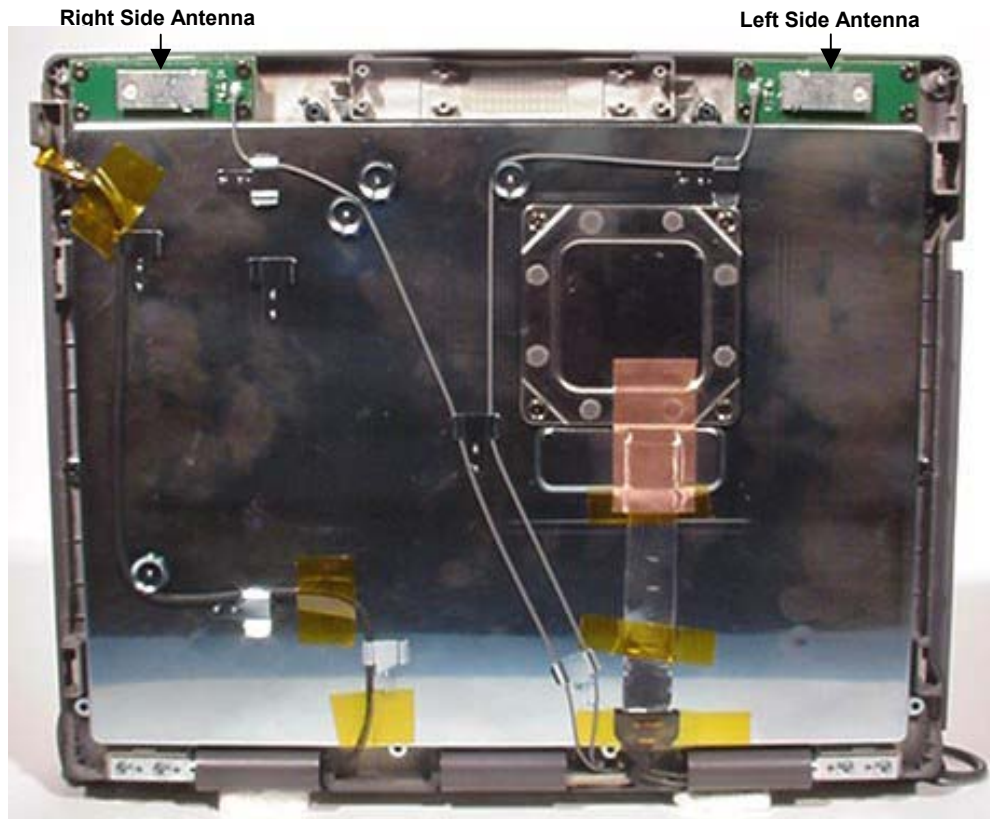

INTERNAL EUT PHOTOGRAPHS
Cradle Contact Board

INTERNAL EUT PHOTOGRAPHS
Sony Ericsson GC82 GSM GPRS/EDGE PCMCIA Modem Card

INTERNAL EUT PHOTOGRAPHS
Sony Ericsson GC82 GSM GPRS/EDGE PCMCIA Modem Card

INTERNAL EUT PHOTOGRAPHS
Sony Ericsson GC82 GSM GPRS/EDGE PCMCIA Modem Card

INTERNAL EUT PHOTOGRAPHS
Sony Ericsson GC82 GSM GPRS/EDGE PCMCIA Modem Card

P/N 112535-00

TM-SR2R
94V-0 3513
MADE IN USA

INTERNAL EUT PHOTOGRAPHS
Co-located Cisco MPI-350 Mini-PCI DSSS WLAN Card

INTERNAL EUT PHOTOGRAPHS

Dual Internal Antennas for Co-located Cisco MPI-350 Mini-PCI DSSS WLAN Card

INTERNAL EUT PHOTOGRAPHS

Dual Internal Antennas for Co-located Cisco MPI-350 Mini-PCI DSSS WLAN Card

Distance at LCD back-side between dipole antenna feed/swivel-joint and WLAN right-side antenna

Distance at LCD back-side between dipole antenna feed/swivel-joint and WLAN left-side antenna

INTERNAL EUT PHOTOGRAPHS
Dual Internal Antennas for Co-located Cisco MPI-350 Mini-PCI DSSS WLAN Card

Back of LCD Display - Left-Side Antenna