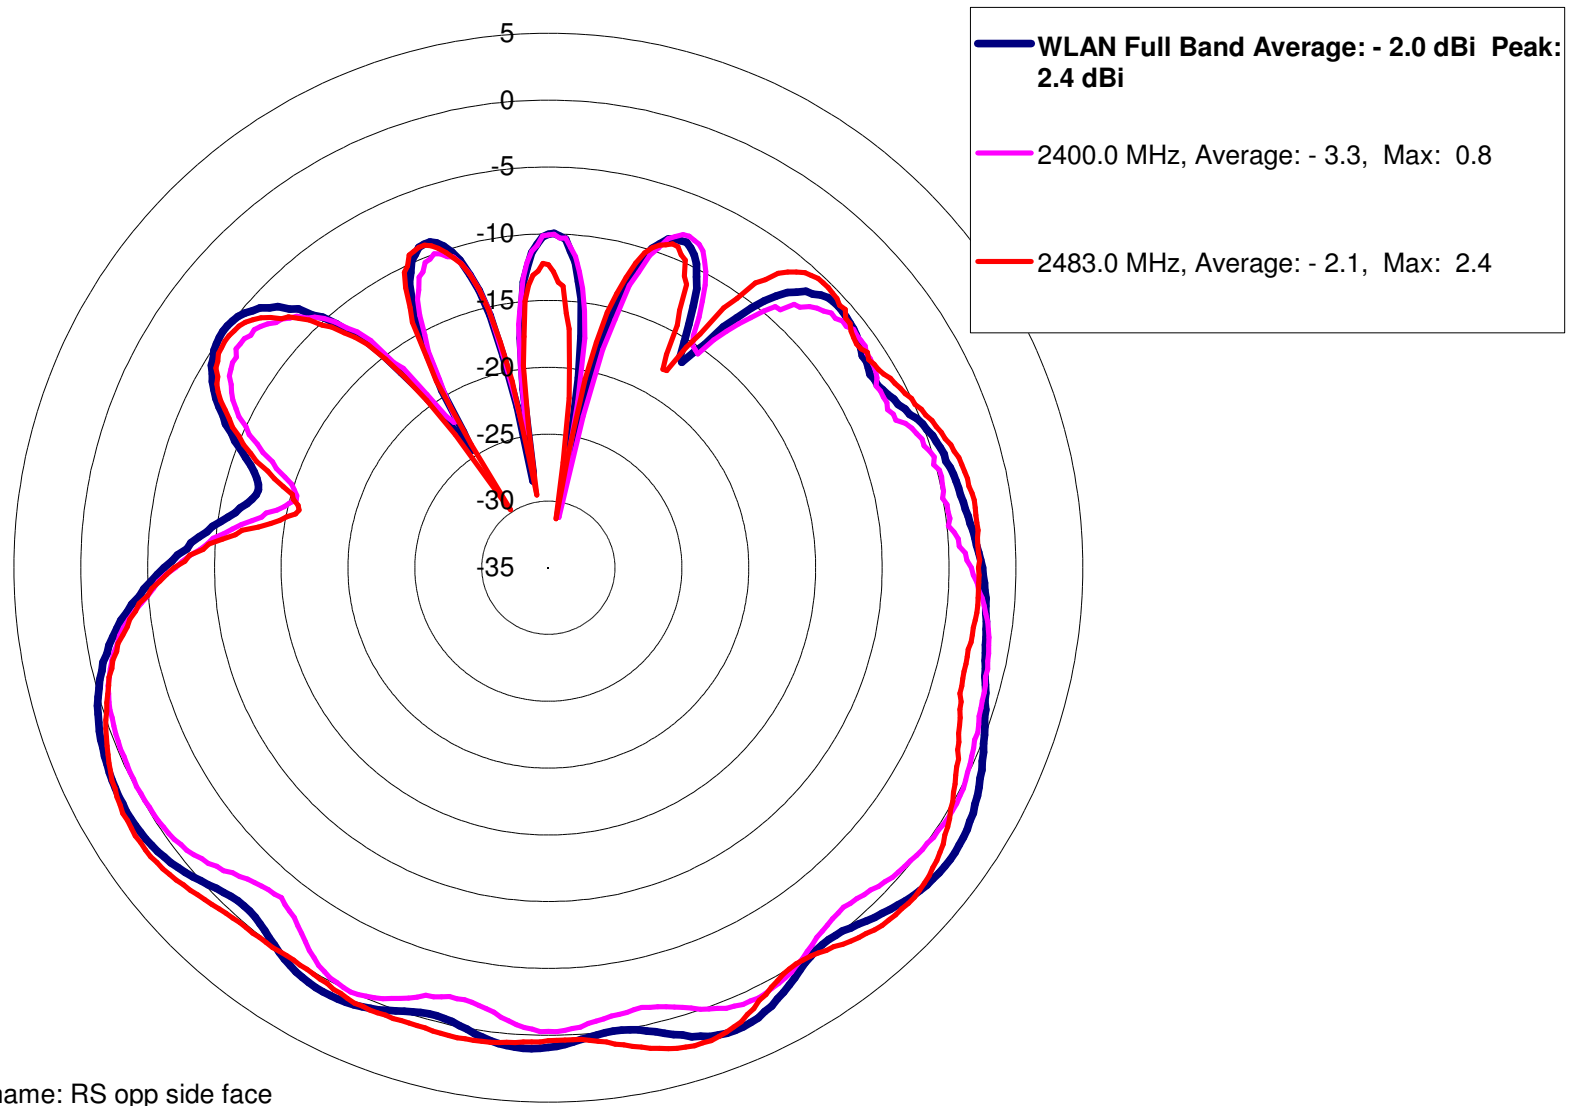

### RS Face opposite side horz for Bluetooth

Filename: RS opp side face