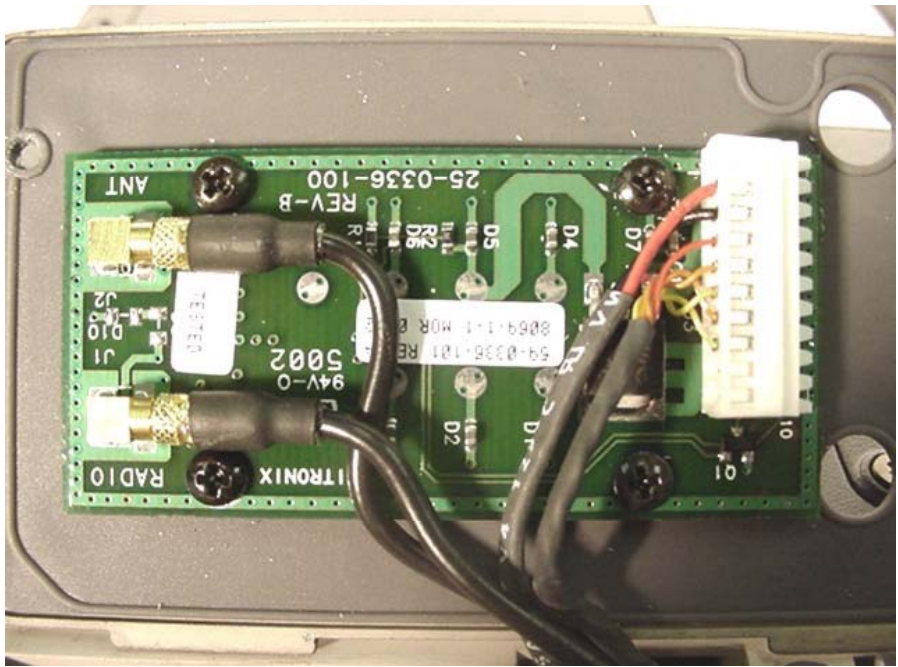

**INTERNAL EUT PHOTOGRAPHS**  
Cradle Contact Board

**INTERNAL EUT PHOTOGRAPHS**  
**Sierra Wireless AirCard 750 PCS GPRS PCMCIA Modem Card**

**INTERNAL EUT PHOTOGRAPHS**  
Sierra Wireless AirCard 750 PCS GPRS PCMCIA Modem Card

**INTERNAL EUT PHOTOGRAPHS**  
Sierra Wireless AirCard 750 PCS GPRS PCMCIA Modem Card

**INTERNAL EUT PHOTOGRAPHS**  
Sierra Wireless AirCard 750 PCS GPRS PCMCIA Modem Card

**INTERNAL EUT PHOTOGRAPHS**  
Co-located Cisco MPI-350 Mini-PCI DSSS WLAN Card

**INTERNAL EUT PHOTOGRAPHS**  
Co-located Bluetooth Module

**INTERNAL EUT PHOTOGRAPHS**  
Internal Antennas for Co-located Cisco MPI-350 Mini-PCI DSSS WLAN Card and Bluetooth Module

Distance at LCD back-side between dipole antenna feed/swivel-joint and WLAN and Bluetooth antennas

**INTERNAL EUT PHOTOGRAPHS**  
Internal Antenna for Co-located Cisco MPI-350 Mini-PCI DSSS WLAN Card and Bluetooth Module

Distance at LCD back-side between dipole antenna feed/swivel-joint and WLAN right-side antenna