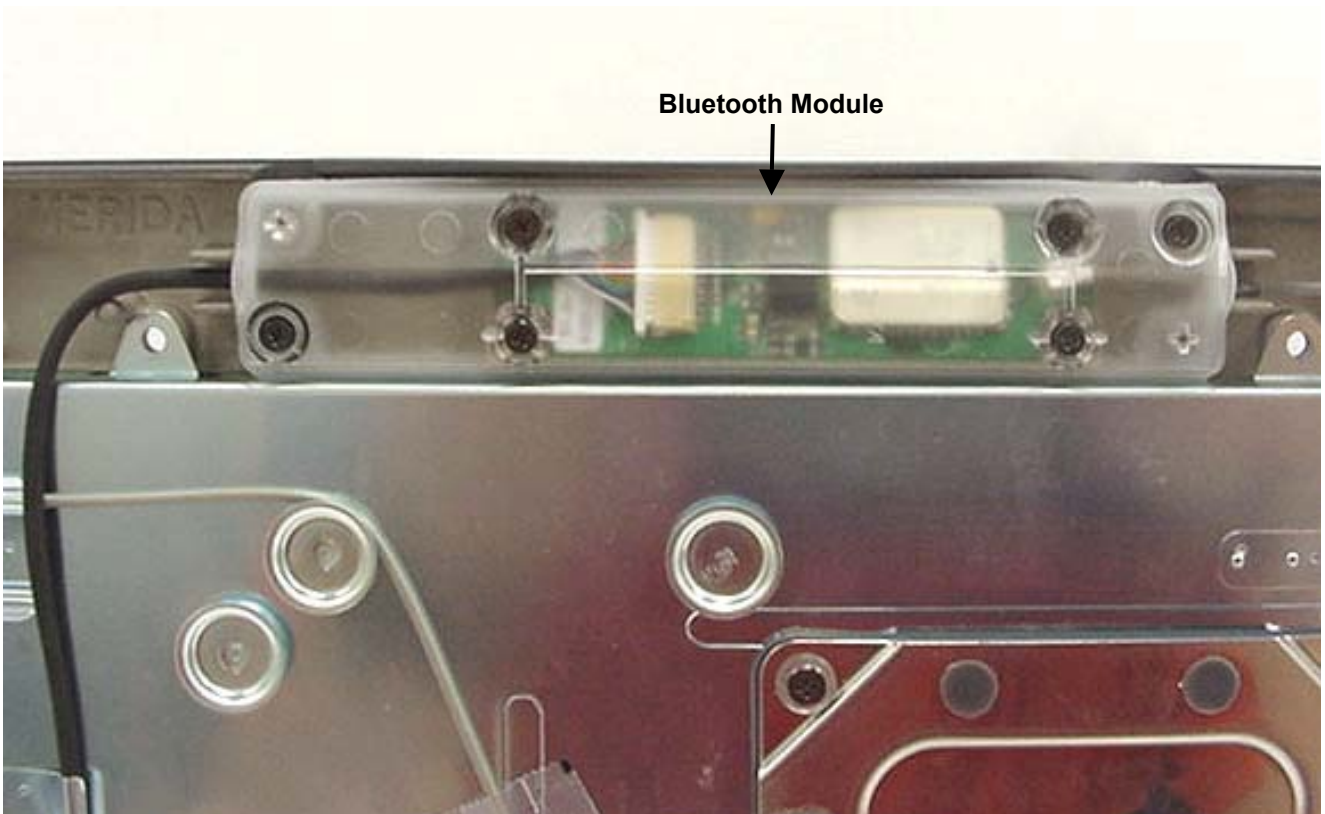

**INTERNAL EUT PHOTOGRAPHS**  
Sierra Wireless AirCard 750 PCS GPRS PCMCIA Modem Card

**INTERNAL EUT PHOTOGRAPHS**  
Sierra Wireless AirCard 750 PCS GPRS PCMCIA Modem Card

**INTERNAL EUT PHOTOGRAPHS**  
Co-located Cisco MPI-350 Mini-PCI DSSS WLAN Card

**INTERNAL EUT PHOTOGRAPHS**  
Co-located Bluetooth Module

**INTERNAL EUT PHOTOGRAPHS**  
Internal Antennas for Co-located Cisco MPI-350 Mini-PCI DSSS WLAN Card and Bluetooth Module

Distance at LCD back-side between dipole antenna feed/swivel-joint and WLAN and Bluetooth antennas

**INTERNAL EUT PHOTOGRAPHS**  
Internal Antenna for Co-located Cisco MPI-350 Mini-PCI DSSS WLAN Card and Bluetooth Module

Distance at LCD back-side between dipole antenna feed/swivel-joint and WLAN right-side antenna

Distance at LCD back-side between dipole antenna feed/swivel-joint and Bluetooth left-side antenna

**INTERNAL EUT PHOTOGRAPHS**  
Internal Antenna for Co-located Cisco MPI-350 Mini-PCI DSSS WLAN Card and Bluetooth Module