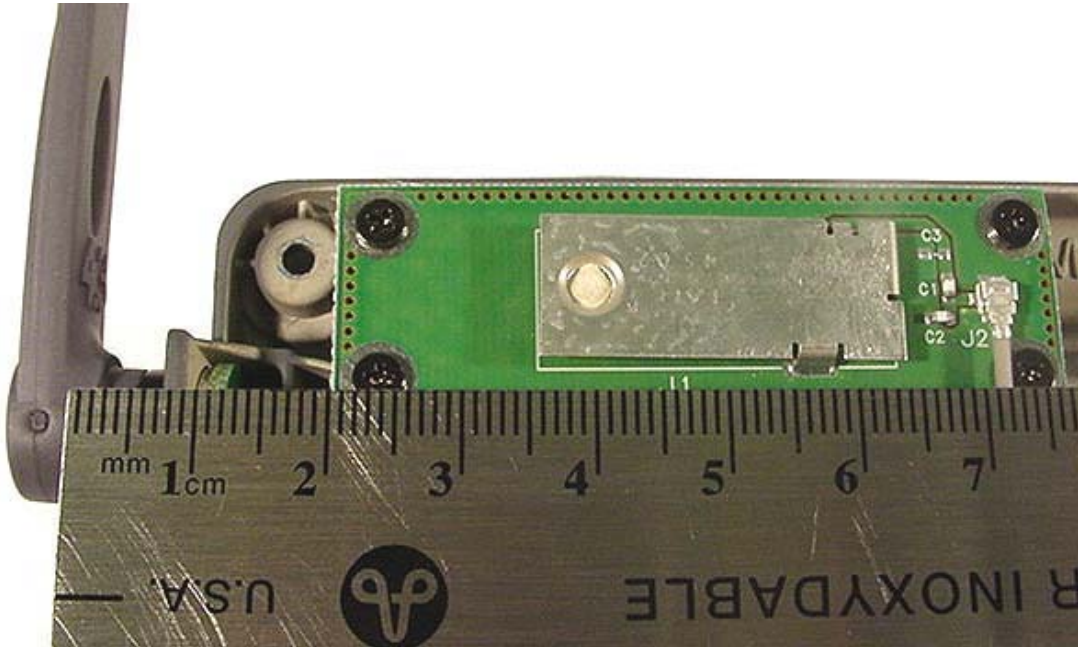

**INTERNAL EUT PHOTOGRAPHS**  
Sierra Wireless AirCard 750 PCS GPRS PCMCIA Modem Card

**INTERNAL EUT PHOTOGRAPHS**  
Sierra Wireless AirCard 750 PCS GPRS PCMCIA Modem Card

**INTERNAL EUT PHOTOGRAPHS**  
Co-located Cisco MPI-350 Mini-PCI DSSS WLAN Card

**INTERNAL EUT PHOTOGRAPHS**  
Co-located Bluetooth Module

**INTERNAL EUT PHOTOGRAPHS**  
Internal Antennas for Co-located Cisco MPI-350 Mini-PCI DSSS WLAN Card and Bluetooth Module

Distance at LCD back-side between dipole antenna feed/swivel-joint and WLAN and Bluetooth antennas

**INTERNAL EUT PHOTOGRAPHS**  
Internal Antenna for Co-located Cisco MPI-350 Mini-PCI DSSS WLAN Card and Bluetooth Module

Distance at LCD back-side between dipole antenna feed/swivel-joint and WLAN right-side antenna

Distance at LCD back-side between dipole antenna feed/swivel-joint and Bluetooth left-side antenna

**INTERNAL EUT PHOTOGRAPHS**  
Internal Antenna for Co-located Cisco MPI-350 Mini-PCI DSSS WLAN Card and Bluetooth Module