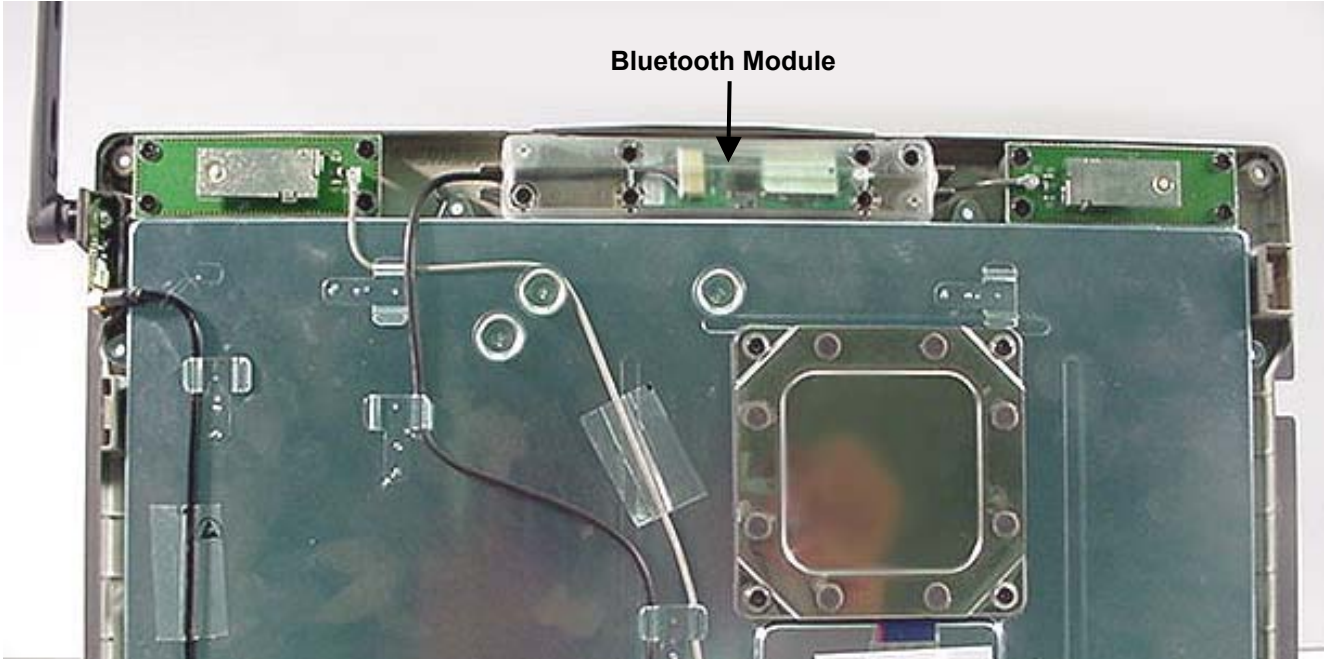

**INTERNAL EUT PHOTOGRAPHS**  
Sierra Wireless AirCard 750 PCS GPRS PCMCIA Modem Card

**INTERNAL EUT PHOTOGRAPHS**  
Sierra Wireless AirCard 750 PCS GPRS PCMCIA Modem Card

**INTERNAL EUT PHOTOGRAPHS**  
Co-located Cisco MPI-350 Mini-PCI DSSS WLAN Card

**INTERNAL EUT PHOTOGRAPHS**  
Co-located Bluetooth Module

**INTERNAL EUT PHOTOGRAPHS**  
Internal Antennas for Co-located Cisco MPI-350 Mini-PCI DSSS WLAN Card and Bluetooth Module

Distance at LCD back-side between dipole antenna feed/swivel-joint and WLAN and Bluetooth antennas

**INTERNAL EUT PHOTOGRAPHS**  
Internal Antenna for Co-located Cisco MPI-350 Mini-PCI DSSS WLAN Card and Bluetooth Module

Distance at LCD back-side between dipole antenna feed/swivel-joint and WLAN right-side antenna

Distance at LCD back-side between dipole antenna feed/swivel-joint and Bluetooth left-side antenna

**INTERNAL EUT PHOTOGRAPHS**  
Internal Antenna for Co-located Cisco MPI-350 Mini-PCI DSSS WLAN Card and Bluetooth Module