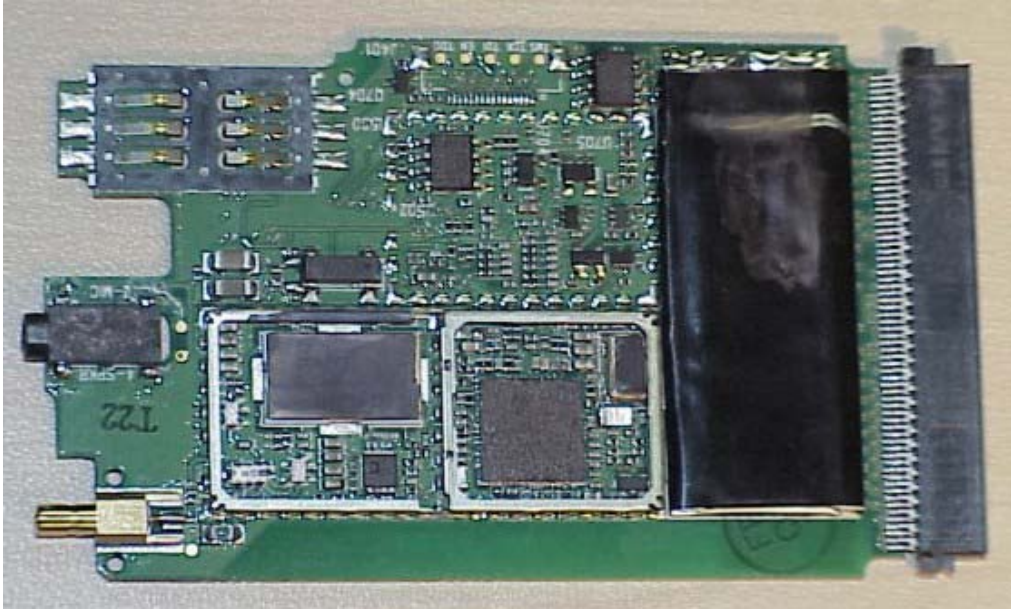

**INTERNAL EUT PHOTOGRAPHS**  
Cradle Contact Board

**INTERNAL EUT PHOTOGRAPHS**  
**Sierra Wireless AirCard 750 PCS GPRS PCMCIA Modem Card**

**INTERNAL EUT PHOTOGRAPHS**  
Sierra Wireless AirCard 750 PCS GPRS PCMCIA Modem Card

**INTERNAL EUT PHOTOGRAPHS**  
Sierra Wireless AirCard 750 PCS GPRS PCMCIA Modem Card

**INTERNAL EUT PHOTOGRAPHS**  
Sierra Wireless AirCard 750 PCS GPRS PCMCIA Modem Card

**INTERNAL EUT PHOTOGRAPHS**  
Co-located Cisco MPI-350 Mini-PCI DSSS WLAN Card

**INTERNAL EUT PHOTOGRAPHS**  
Co-located Bluetooth Module

**INTERNAL EUT PHOTOGRAPHS**  
Internal Antennas for Co-located Cisco MPI-350 Mini-PCI DSSS WLAN Card and Bluetooth Module

Distance at LCD back-side between dipole antenna feed/swivel-joint and WLAN and Bluetooth antennas

**INTERNAL EUT PHOTOGRAPHS**  
Internal Antenna for Co-located Cisco MPI-350 Mini-PCI DSSS WLAN Card and Bluetooth Module

Distance at LCD back-side between dipole antenna feed/swivel-joint and WLAN right-side antenna