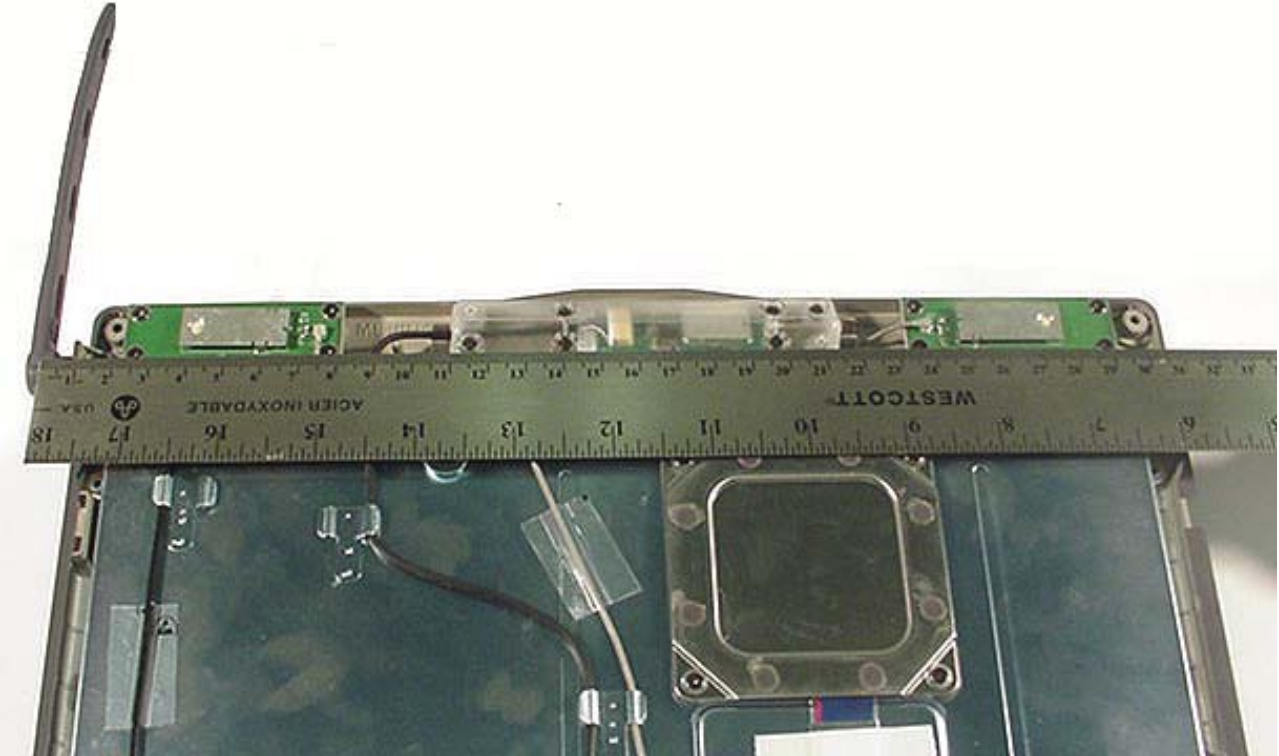

**INTERNAL EUT PHOTOGRAPHS**  
Sierra Wireless AirCard 750 PCS GPRS PCMCIA Modem Card

**INTERNAL EUT PHOTOGRAPHS**  
Sierra Wireless AirCard 750 PCS GPRS PCMCIA Modem Card

**INTERNAL EUT PHOTOGRAPHS**  
Co-located Cisco MPI-350 Mini-PCI DSSS WLAN Card

**INTERNAL EUT PHOTOGRAPHS**  
Co-located Bluetooth Module

**INTERNAL EUT PHOTOGRAPHS**  
Internal Antennas for Co-located Cisco MPI-350 Mini-PCI DSSS WLAN Card and Bluetooth Module

Distance at LCD back-side between dipole antenna feed/swivel-joint and WLAN and Bluetooth antennas

**INTERNAL EUT PHOTOGRAPHS**  
Internal Antenna for Co-located Cisco MPI-350 Mini-PCI DSSS WLAN Card and Bluetooth Module

Distance at LCD back-side between dipole antenna feed/swivel-joint and WLAN right-side antenna