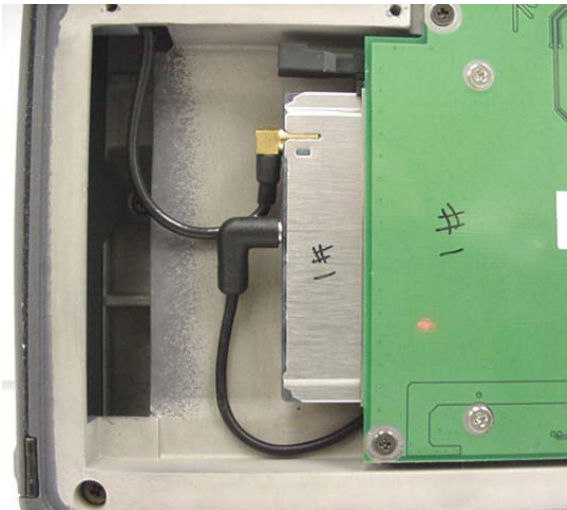

**INTERNAL EUT PHOTOGRAPHS**  
Cradle Contact Board

**INTERNAL EUT PHOTOGRAPHS**  
**Sierra Wireless AirCard 750 PCS GPRS PCMCIA Modem Card**

**INTERNAL EUT PHOTOGRAPHS**  
Sierra Wireless AirCard 750 PCS GPRS PCMCIA Modem Card

**INTERNAL EUT PHOTOGRAPHS**  
Sierra Wireless AirCard 750 PCS GPRS PCMCIA Modem Card

**INTERNAL EUT PHOTOGRAPHS**  
Sierra Wireless AirCard 750 PCS GPRS PCMCIA Modem Card

**INTERNAL EUT PHOTOGRAPHS**  
Co-located Cisco MPI-350 Mini-PCI DSSS WLAN Card

**INTERNAL EUT PHOTOGRAPHS**  
Co-located Bluetooth Module

**INTERNAL EUT PHOTOGRAPHS**  
Internal Antennas for Co-located Cisco MPI-350 Mini-PCI DSSS WLAN Card and Bluetooth Module

Distance at LCD back-side between dipole antenna feed/swivel-joint and WLAN and Bluetooth antennas

**INTERNAL EUT PHOTOGRAPHS**  
Internal Antenna for Co-located Cisco MPI-350 Mini-PCI DSSS WLAN Card and Bluetooth Module

Distance at LCD back-side between dipole antenna feed/swivel-joint and WLAN right-side antenna