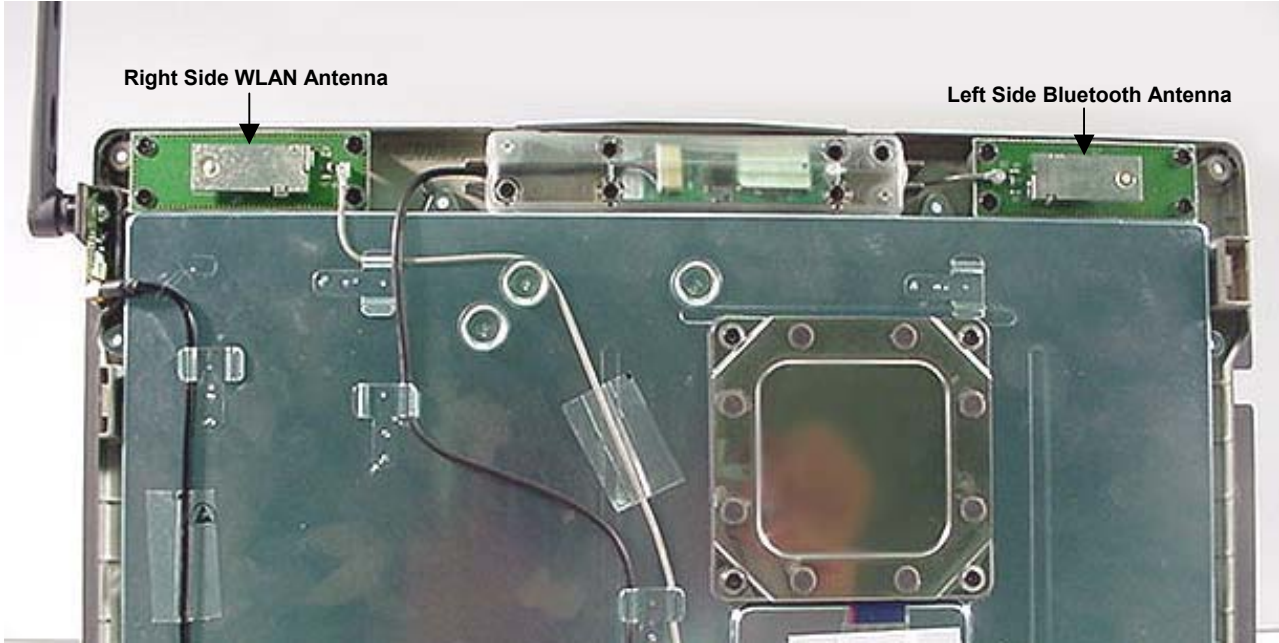

**INTERNAL EUT PHOTOGRAPHS**  
Sierra Wireless AirCard 750 PCS GPRS PCMCIA Modem Card

**INTERNAL EUT PHOTOGRAPHS**  
Sierra Wireless AirCard 750 PCS GPRS PCMCIA Modem Card

**INTERNAL EUT PHOTOGRAPHS**  
Co-located Cisco MPI-350 Mini-PCI DSSS WLAN Card

**INTERNAL EUT PHOTOGRAPHS**  
Co-located Bluetooth Module

**INTERNAL EUT PHOTOGRAPHS**  
Internal Antennas for Co-located Cisco MPI-350 Mini-PCI DSSS WLAN Card and Bluetooth Module

Distance at LCD back-side between dipole antenna feed/swivel-joint and WLAN and Bluetooth antennas

**INTERNAL EUT PHOTOGRAPHS**  
Internal Antenna for Co-located Cisco MPI-350 Mini-PCI DSSS WLAN Card and Bluetooth Module

Distance at LCD back-side between dipole antenna feed/swivel-joint and WLAN right-side antenna

Distance at LCD back-side between dipole antenna feed/swivel-joint and Bluetooth left-side antenna

**INTERNAL EUT PHOTOGRAPHS**  
Internal Antenna for Co-located Cisco MPI-350 Mini-PCI DSSS WLAN Card and Bluetooth Module