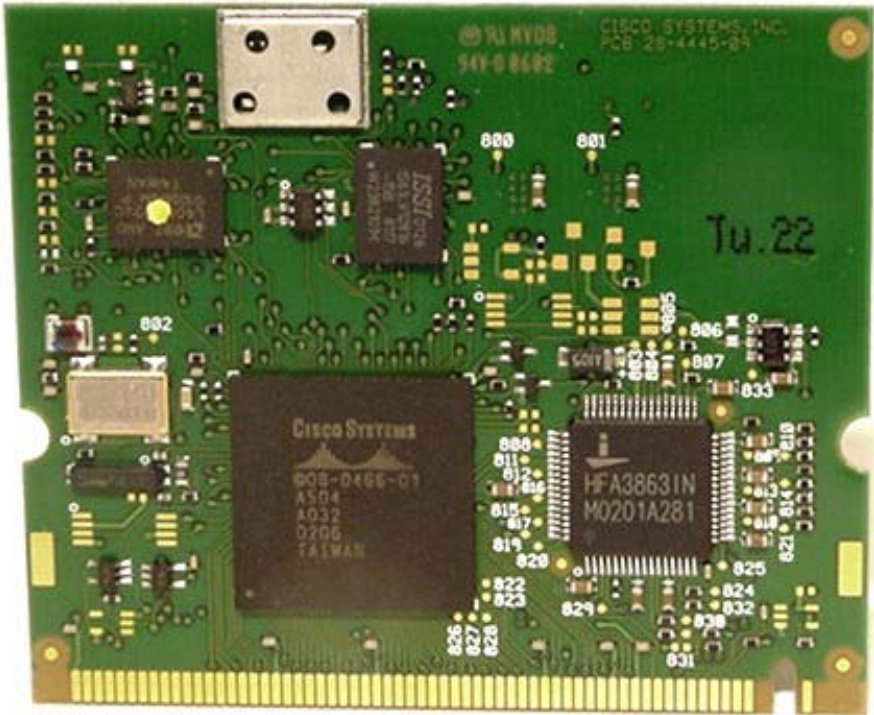

**INTERNAL EUT PHOTOGRAPHS**  
Internal Antenna for Co-located Cisco MPI-350 Mini-PCI DSSS WLAN Card and Bluetooth Module

Distance at LCD back-side between dipole antenna feed/swivel-joint and WLAN right-side antenna

Distance at LCD back-side between dipole antenna feed/swivel-joint and Bluetooth left-side antenna

**INTERNAL EUT PHOTOGRAPHS**  
Internal Antenna for Co-located Cisco MPI-350 Mini-PCI DSSS WLAN Card and Bluetooth Module

Back of LCD Display - Left-Side Antenna

Back of LCD Display - Right-Side Antenna

**INTERNAL EUT PHOTOGRAPHS**  
Co-located Cisco MPI-350 Mini-PCI DSSS WLAN Card

**INTERNAL EUT PHOTOGRAPHS**  
Co-located Bluetooth Module