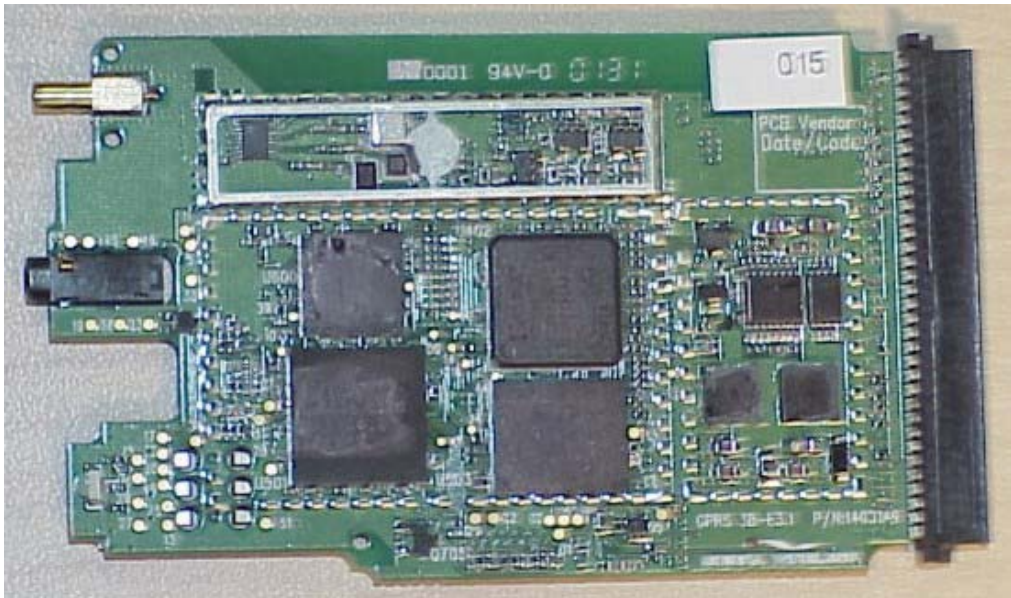

**INTERNAL EUT PHOTOGRAPHS**  
Cradle Contact Board

**INTERNAL EUT PHOTOGRAPHS**  
**Sierra Wireless AirCard 750 PCS GPRS PCMCIA Modem Card**

**INTERNAL EUT PHOTOGRAPHS**  
Sierra Wireless AirCard 750 PCS GPRS PCMCIA Modem Card

**INTERNAL EUT PHOTOGRAPHS**  
Sierra Wireless AirCard 750 PCS GPRS PCMCIA Modem Card

**INTERNAL EUT PHOTOGRAPHS**  
Sierra Wireless AirCard 750 PCS GPRS PCMCIA Modem Card

**INTERNAL EUT PHOTOGRAPHS**  
Co-located Cisco MPI-350 Mini-PCI DSSS WLAN Card

**INTERNAL EUT PHOTOGRAPHS**  
Co-located Bluetooth Module

**INTERNAL EUT PHOTOGRAPHS**  
Internal Antennas for Co-located Cisco MPI-350 Mini-PCI DSSS WLAN Card and Bluetooth Module

Distance at LCD back-side between dipole antenna feed/swivel-joint and WLAN and Bluetooth antennas

**INTERNAL EUT PHOTOGRAPHS**  
Internal Antenna for Co-located Cisco MPI-350 Mini-PCI DSSS WLAN Card and Bluetooth Module

Distance at LCD back-side between dipole antenna feed/swivel-joint and WLAN right-side antenna