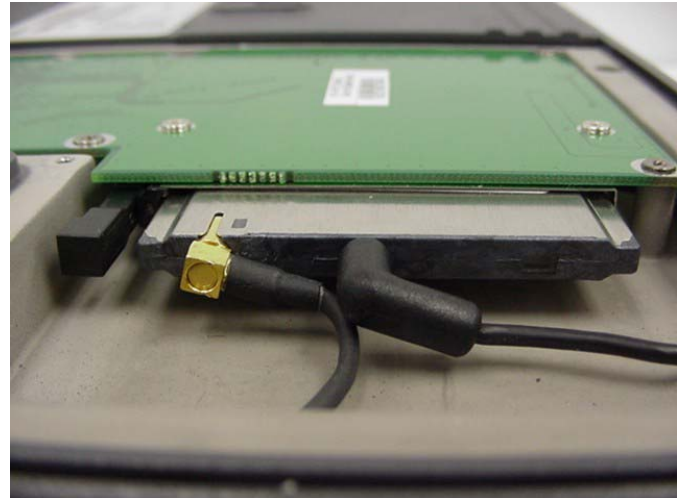

INTERNAL EUT PHOTOGRAPHS
Cradle Contact Board

INTERNAL EUT PHOTOGRAPHS
Sierra Wireless AirCard 555 Dual-Band CDMA Modem Card

INTERNAL EUT PHOTOGRAPHS
Sierra Wireless AirCard 555 Dual-Band CDMA Modem Card

INTERNAL EUT PHOTOGRAPHS
Sierra Wireless AirCard 555 Dual-Band CDMA Modem Card

INTERNAL EUT PHOTOGRAPHS

INTERNAL EUT PHOTOGRAPHS

INTERNAL EUT PHOTOGRAPHS

INTERNAL EUT PHOTOGRAPHS
Co-located Mini-PCI DSSS WLAN Card (Cisco MPI-350)

INTERNAL EUT PHOTOGRAPHS
Co-located Bluetooth Transmitter

INTERNAL EUT PHOTOGRAPHS

Internal Antennas for Co-located Cisco MPI-350 Mini-PCI DSSS WLAN Card and Bluetooth Transmitter

Distance at LCD back-side between dipole antenna feed/swivel-joint and WLAN and Bluetooth antennas

INTERNAL EUT PHOTOGRAPHS

Internal Antenna for Co-located Cisco MPI-350 Mini-PCI DSSS WLAN Card and Bluetooth Transmitter

Distance at LCD back-side between dipole antenna feed/swivel-joint and WLAN right-side antenna