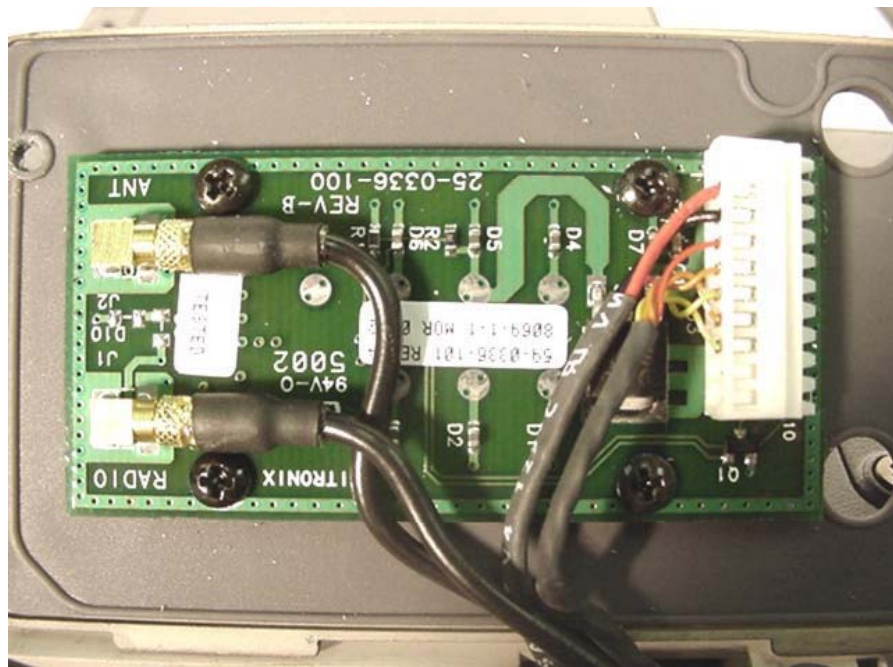

INTERNAL EUT PHOTOGRAPHS
Cradle Contact Board

INTERNAL EUT PHOTOGRAPHS
Sierra Wireless AirCard 555 Dual-Band CDMA Modem Card

INTERNAL EUT PHOTOGRAPHS
Sierra Wireless AirCard 555 Dual-Band CDMA Modem Card

INTERNAL EUT PHOTOGRAPHS
Sierra Wireless AirCard 555 Dual-Band CDMA Modem Card

INTERNAL EUT PHOTOGRAPHS

INTERNAL EUT PHOTOGRAPHS

INTERNAL EUT PHOTOGRAPHS

INTERNAL EUT PHOTOGRAPHS
Co-located Mini-PCI DSSS WLAN Card (Cisco MPI-350)

INTERNAL EUT PHOTOGRAPHS
Co-located Bluetooth Transmitter

INTERNAL EUT PHOTOGRAPHS

Internal Antennas for Co-located Cisco MPI-350 Mini-PCI DSSS WLAN Card and Bluetooth Transmitter

Distance at LCD back-side between dipole antenna feed/swivel-joint and WLAN and Bluetooth antennas

INTERNAL EUT PHOTOGRAPHS

Internal Antenna for Co-located Cisco MPI-350 Mini-PCI DSSS WLAN Card and Bluetooth Transmitter

Distance at LCD back-side between dipole antenna feed/swivel-joint and WLAN right-side antenna