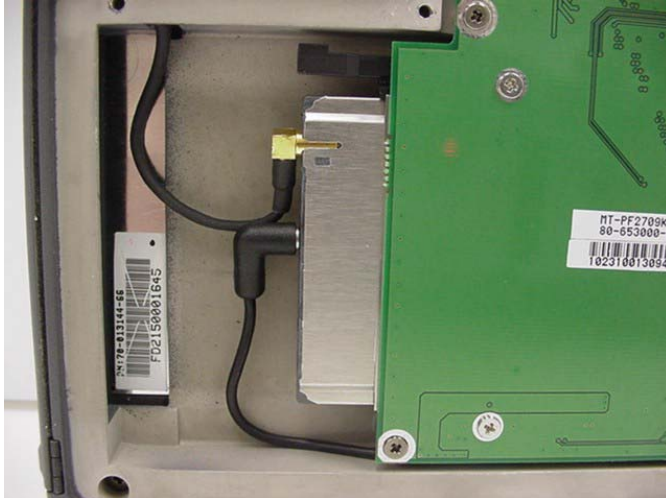

INTERNAL EUT PHOTOGRAPHS
Cradle Contact Board

INTERNAL EUT PHOTOGRAPHS
Sierra Wireless AirCard 555 Dual-Band CDMA Modem Card

INTERNAL EUT PHOTOGRAPHS
Sierra Wireless AirCard 555 Dual-Band CDMA Modem Card

INTERNAL EUT PHOTOGRAPHS
Sierra Wireless AirCard 555 Dual-Band CDMA Modem Card

INTERNAL EUT PHOTOGRAPHS

INTERNAL EUT PHOTOGRAPHS

INTERNAL EUT PHOTOGRAPHS

INTERNAL EUT PHOTOGRAPHS
Co-located Mini-PCI DSSS WLAN Card (Cisco MPI-350)

INTERNAL EUT PHOTOGRAPHS
Co-located Bluetooth Transmitter

INTERNAL EUT PHOTOGRAPHS

Internal Antennas for Co-located Cisco MPI-350 Mini-PCI DSSS WLAN Card and Bluetooth Transmitter

Distance at LCD back-side between dipole antenna feed/swivel-joint and WLAN and Bluetooth antennas

INTERNAL EUT PHOTOGRAPHS

Internal Antenna for Co-located Cisco MPI-350 Mini-PCI DSSS WLAN Card and Bluetooth Transmitter

Distance at LCD back-side between dipole antenna feed/swivel-joint and WLAN right-side antenna