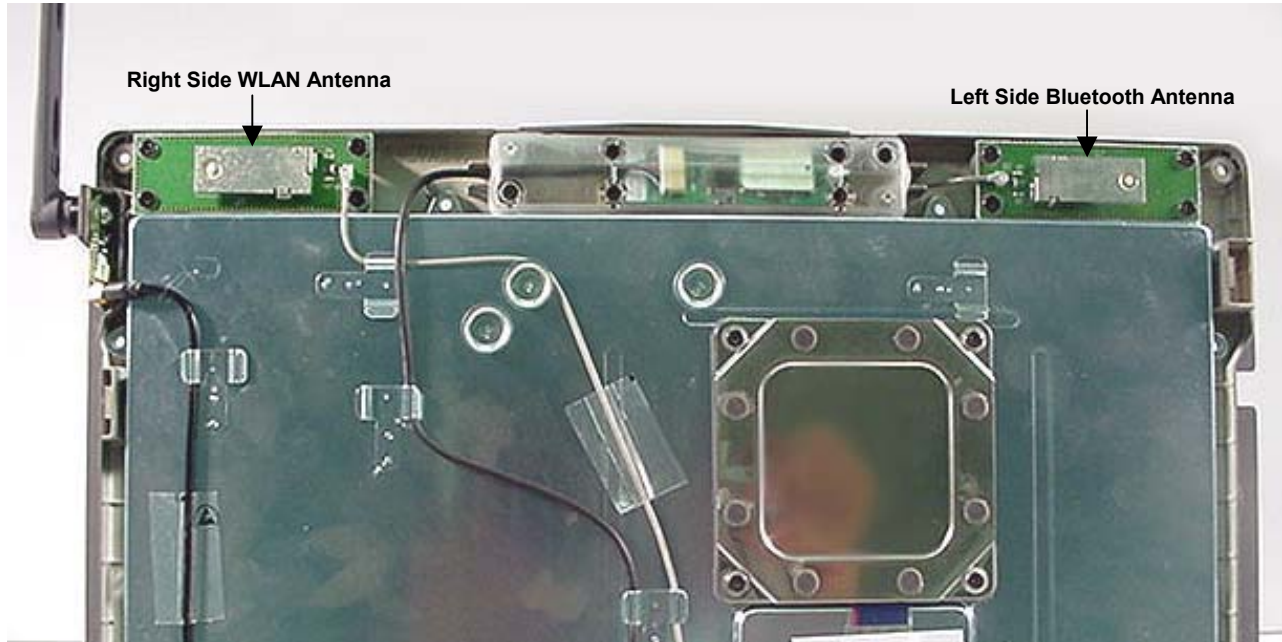

INTERNAL EUT PHOTOGRAPHS
Sierra Wireless AirCard 555 Dual-Band CDMA Modem Card

INTERNAL EUT PHOTOGRAPHS

INTERNAL EUT PHOTOGRAPHS

INTERNAL EUT PHOTOGRAPHS

INTERNAL EUT PHOTOGRAPHS
Co-located Mini-PCI DSSS WLAN Card (Cisco MPI-350)

INTERNAL EUT PHOTOGRAPHS
Co-located Bluetooth Transmitter

INTERNAL EUT PHOTOGRAPHS

Internal Antennas for Co-located Cisco MPI-350 Mini-PCI DSSS WLAN Card and Bluetooth Transmitter

Distance at LCD back-side between dipole antenna feed/swivel-joint and WLAN and Bluetooth antennas

INTERNAL EUT PHOTOGRAPHS

Internal Antenna for Co-located Cisco MPI-350 Mini-PCI DSSS WLAN Card and Bluetooth Transmitter

Distance at LCD back-side between dipole antenna feed/swivel-joint and WLAN right-side antenna

Distance at LCD back-side between dipole antenna feed/swivel-joint and Bluetooth left-side antenna

INTERNAL EUT PHOTOGRAPHS

Internal Antenna for Co-located Cisco MPI-350 Mini-PCI DSSS WLAN Card and Bluetooth Transmitter