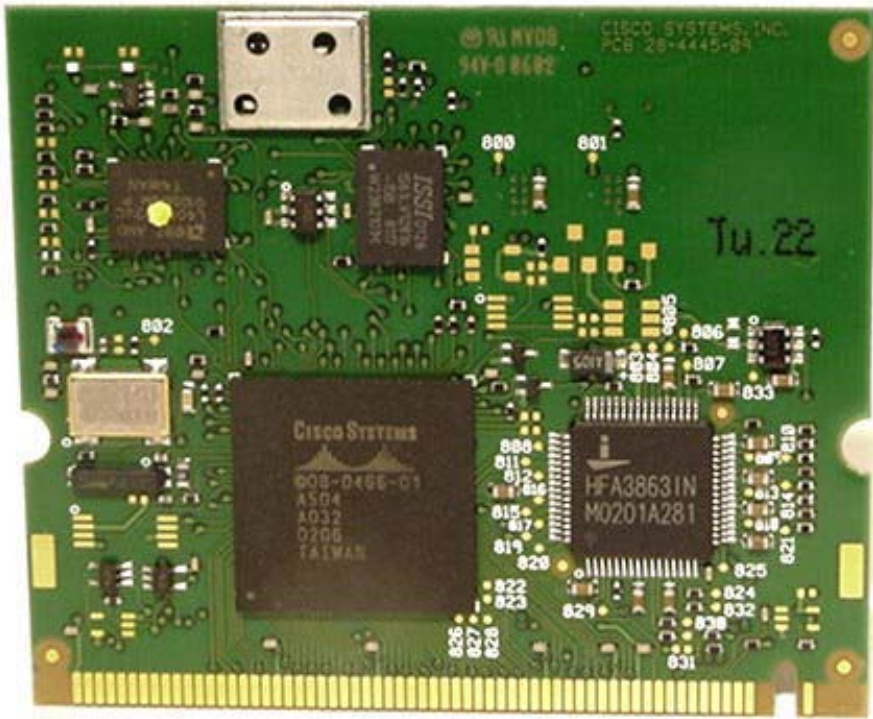

INTERNAL EUT PHOTOGRAPHS
Sierra Wireless AirCard 555 Dual-Band CDMA Modem Card

INTERNAL EUT PHOTOGRAPHS

INTERNAL EUT PHOTOGRAPHS

INTERNAL EUT PHOTOGRAPHS

INTERNAL EUT PHOTOGRAPHS
Co-located Mini-PCI DSSS WLAN Card (Cisco MPI-350)

INTERNAL EUT PHOTOGRAPHS

Internal Antenna for Co-located Cisco MPI-350 Mini-PCI DSSS WLAN Card and Bluetooth Transmitter

Distance at LCD back-side between dipole antenna feed/swivel-joint and WLAN right-side antenna

Distance at LCD back-side between dipole antenna feed/swivel-joint and Bluetooth left-side antenna

INTERNAL EUT PHOTOGRAPHS

Internal Antenna for Co-located Cisco MPI-350 Mini-PCI DSSS WLAN Card and Bluetooth Transmitter

Back of LCD Display - Left-Side Antenna

Back of LCD Display - Right-Side Antenna

INTERNAL EUT PHOTOGRAPHS
Co-located Cisco MPI-350 Mini-PCI DSSS WLAN Card

INTERNAL EUT PHOTOGRAPHS
Co-located Bluetooth Transmitter