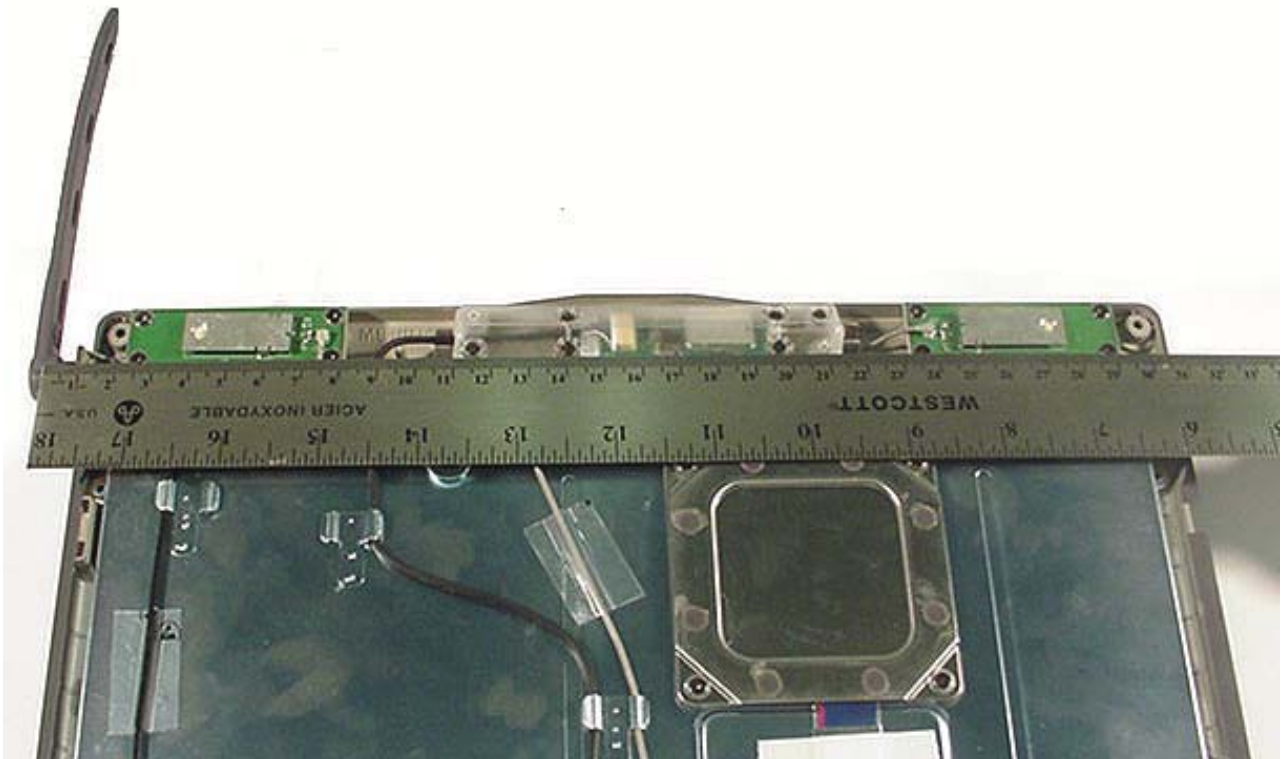

INTERNAL EUT PHOTOGRAPHS
Sierra Wireless AirCard 555 Dual-Band CDMA Modem Card

INTERNAL EUT PHOTOGRAPHS

INTERNAL EUT PHOTOGRAPHS

INTERNAL EUT PHOTOGRAPHS

INTERNAL EUT PHOTOGRAPHS
Co-located Mini-PCI DSSS WLAN Card (Cisco MPI-350)

INTERNAL EUT PHOTOGRAPHS
Co-located Bluetooth Transmitter

INTERNAL EUT PHOTOGRAPHS

Internal Antennas for Co-located Cisco MPI-350 Mini-PCI DSSS WLAN Card and Bluetooth Transmitter

Distance at LCD back-side between dipole antenna feed/swivel-joint and WLAN and Bluetooth antennas

INTERNAL EUT PHOTOGRAPHS

Internal Antenna for Co-located Cisco MPI-350 Mini-PCI DSSS WLAN Card and Bluetooth Transmitter

Distance at LCD back-side between dipole antenna feed/swivel-joint and WLAN right-side antenna