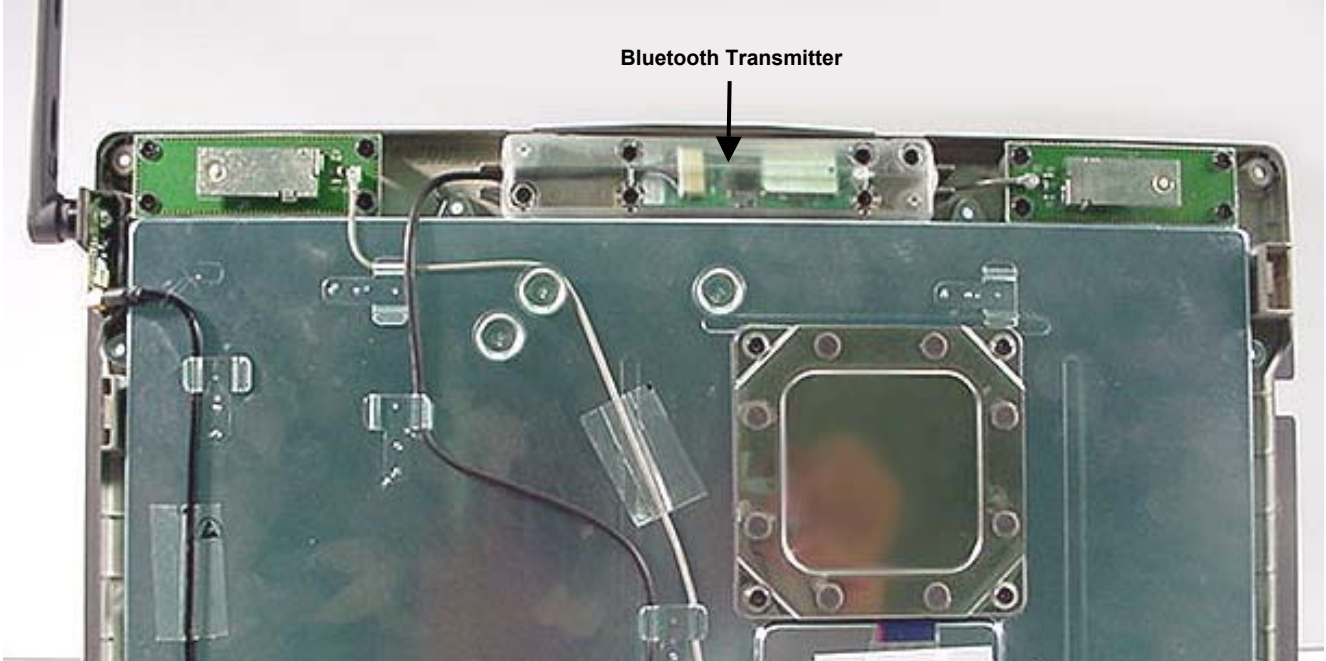

INTERNAL EUT PHOTOGRAPHS
Sierra Wireless AirCard 555 Dual-Band CDMA Modem Card

INTERNAL EUT PHOTOGRAPHS

INTERNAL EUT PHOTOGRAPHS

INTERNAL EUT PHOTOGRAPHS

INTERNAL EUT PHOTOGRAPHS
Co-located Mini-PCI DSSS WLAN Card (Cisco MPI-350)

INTERNAL EUT PHOTOGRAPHS
Co-located Bluetooth Transmitter

INTERNAL EUT PHOTOGRAPHS

Internal Antennas for Co-located Cisco MPI-350 Mini-PCI DSSS WLAN Card and Bluetooth Transmitter

Distance at LCD back-side between dipole antenna feed/swivel-joint and WLAN and Bluetooth antennas

INTERNAL EUT PHOTOGRAPHS

Internal Antenna for Co-located Cisco MPI-350 Mini-PCI DSSS WLAN Card and Bluetooth Transmitter

Distance at LCD back-side between dipole antenna feed/swivel-joint and WLAN right-side antenna

Distance at LCD back-side between dipole antenna feed/swivel-joint and Bluetooth left-side antenna

INTERNAL EUT PHOTOGRAPHS

Internal Antenna for Co-located Cisco MPI-350 Mini-PCI DSSS WLAN Card and Bluetooth Transmitter