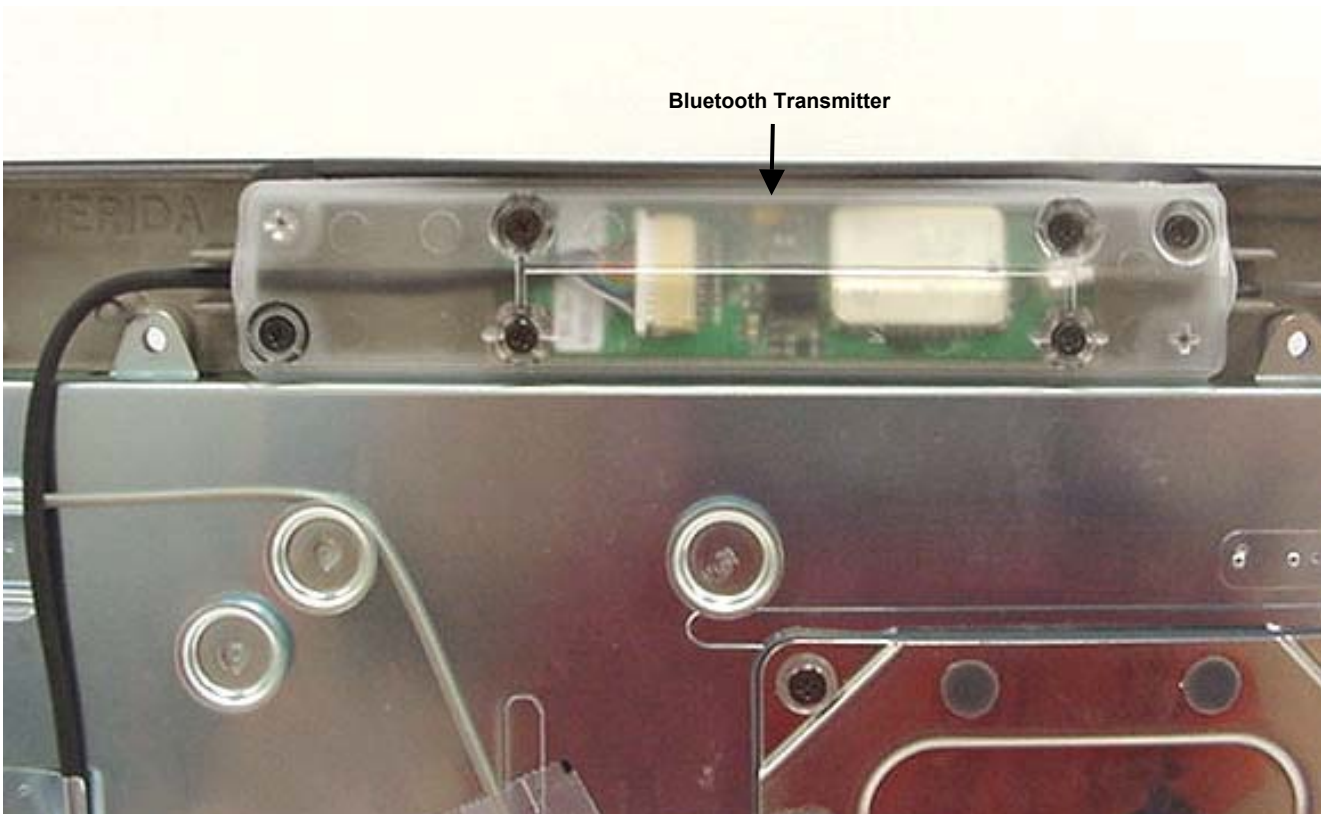

INTERNAL EUT PHOTOGRAPHS
Sierra Wireless AirCard 555 Dual-Band CDMA Modem Card

INTERNAL EUT PHOTOGRAPHS

INTERNAL EUT PHOTOGRAPHS

INTERNAL EUT PHOTOGRAPHS

INTERNAL EUT PHOTOGRAPHS
Co-located Mini-PCI DSSS WLAN Card (Cisco MPI-350)

INTERNAL EUT PHOTOGRAPHS
Co-located Bluetooth Transmitter

INTERNAL EUT PHOTOGRAPHS

Internal Antennas for Co-located Cisco MPI-350 Mini-PCI DSSS WLAN Card and Bluetooth Transmitter

Distance at LCD back-side between dipole antenna feed/swivel-joint and WLAN and Bluetooth antennas

INTERNAL EUT PHOTOGRAPHS

Internal Antenna for Co-located Cisco MPI-350 Mini-PCI DSSS WLAN Card and Bluetooth Transmitter

Distance at LCD back-side between dipole antenna feed/swivel-joint and WLAN right-side antenna

Distance at LCD back-side between dipole antenna feed/swivel-joint and Bluetooth left-side antenna

INTERNAL EUT PHOTOGRAPHS

Internal Antenna for Co-located Cisco MPI-350 Mini-PCI DSSS WLAN Card and Bluetooth Transmitter