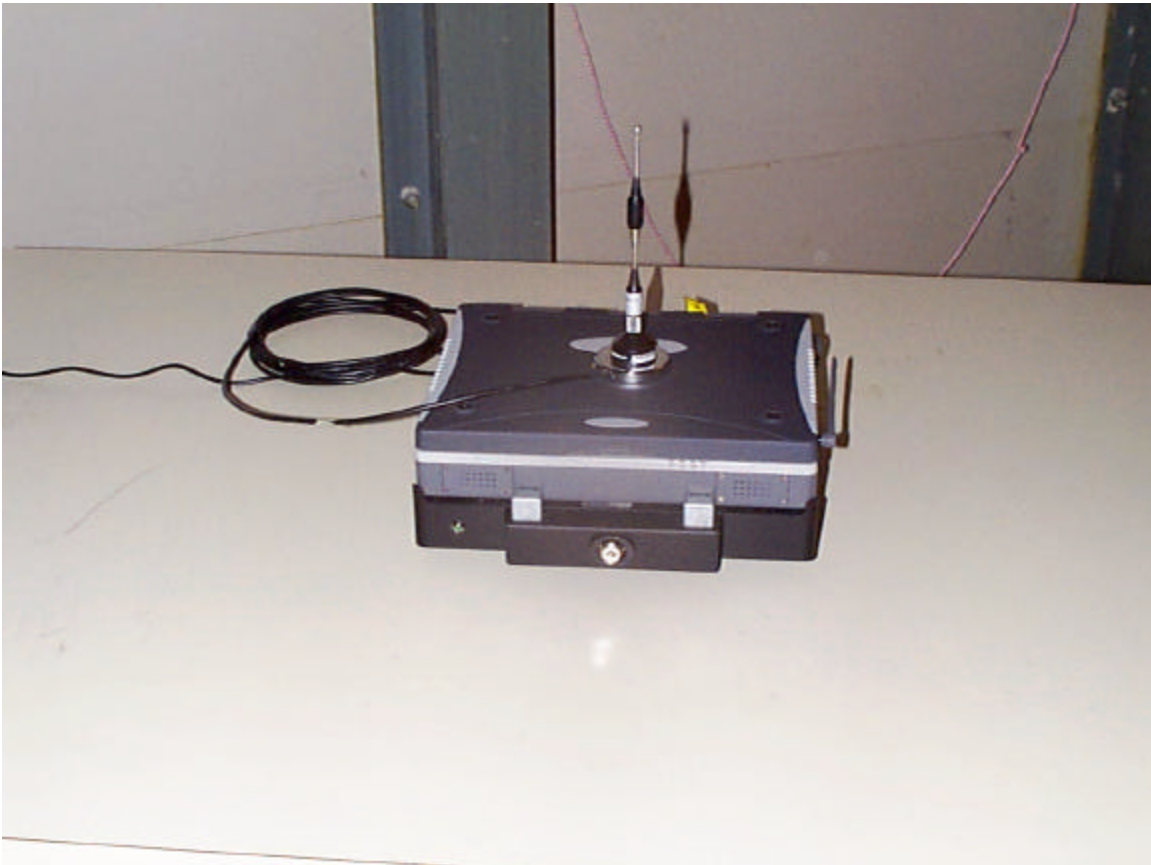

Front View of IX260 PC in Vehicular Cradle

Photo 4 of 7

Antenna #2 MaxRad P/N: [BMAXC24503](#)

Rear View of IX260 PC in Vehicular Cradle

Photographs of EUT set up at OATS facility Nov 14, 2002

Photo 5 of 7