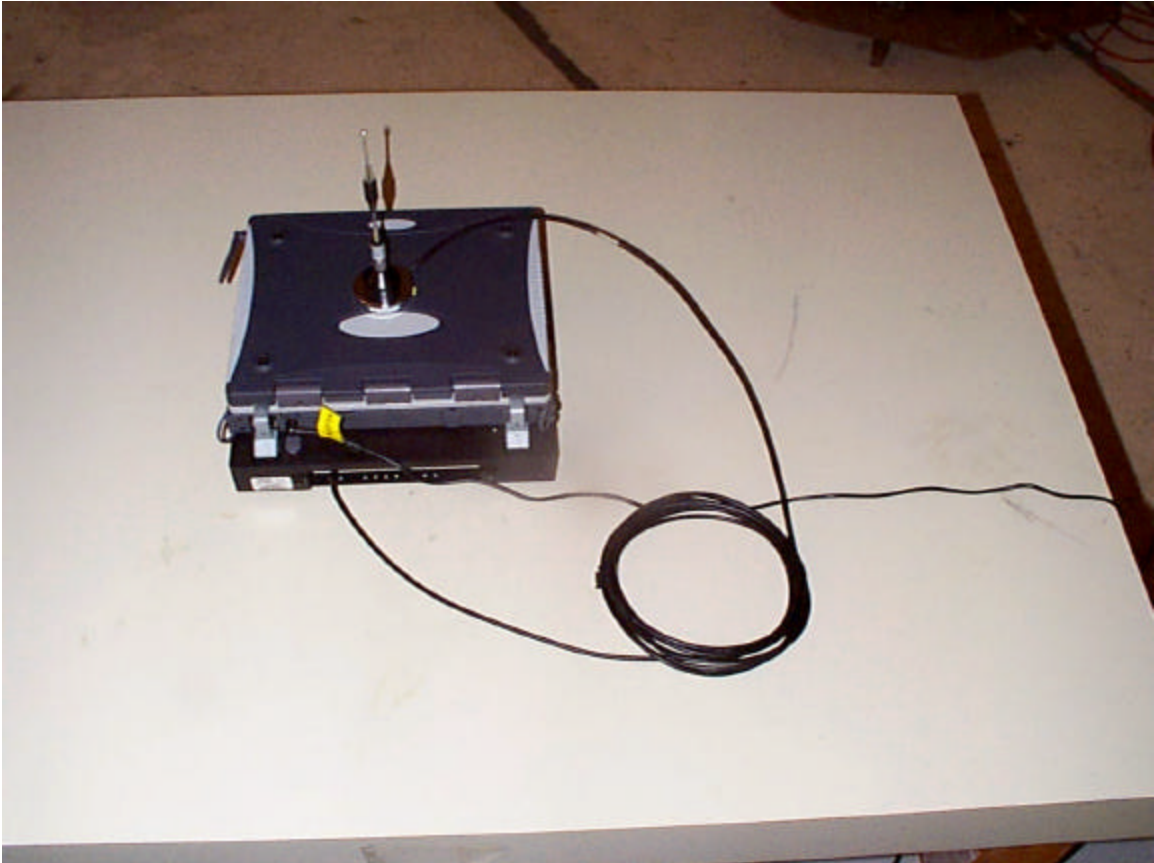

Front View of IX260 PC in Vehicular Cradle

Photo 4 of 7

Antenna #2 MaxRad P/N: [BMAXC24503](#)

Rear View of IX260 PC in Vehicular Cradle

Photographs of EUT set up at OATS facility Nov 14, 2002

Photo 5 of 7