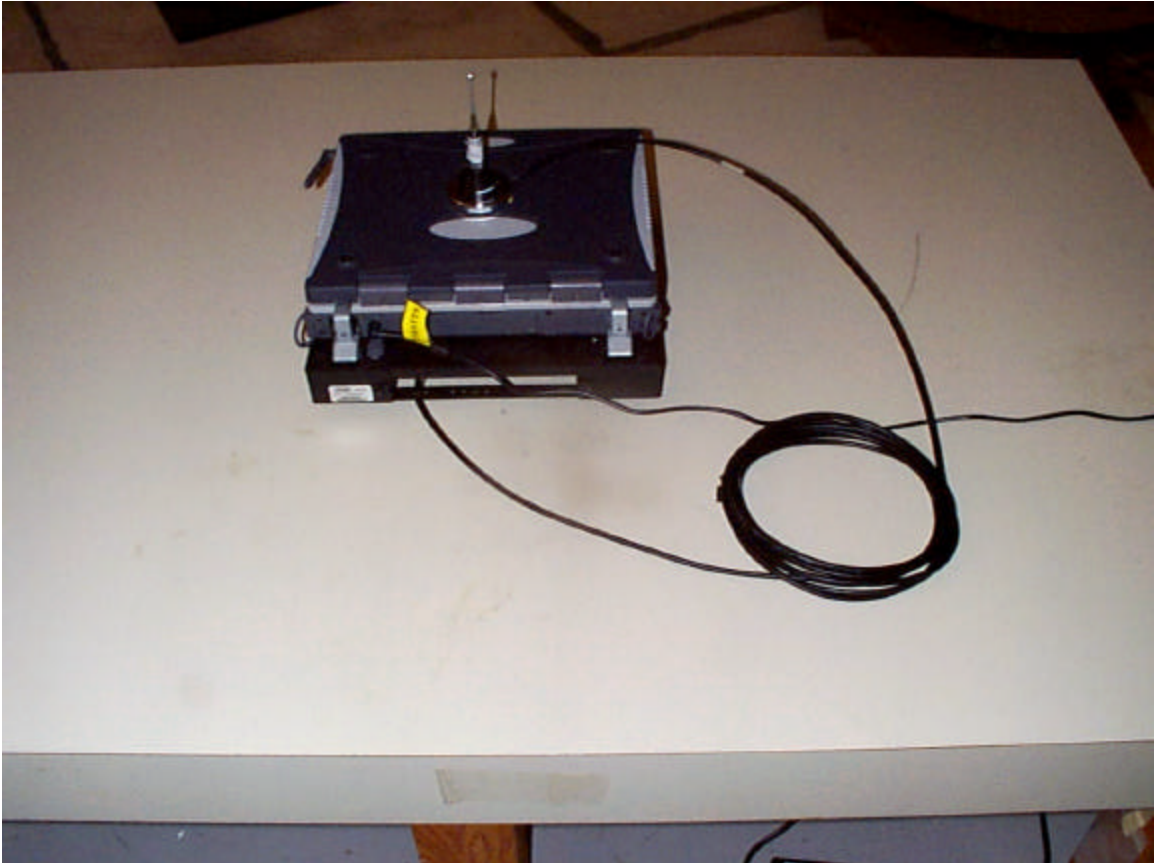

Antenna #3 MaxRad P/N: [BMAXC24505](#)

Front View of IX260 PC in Vehicular Cradle

Photo 6 of 7

Antenna #3 MaxRad P/N: [BMAXC24505](#)

Rear View of IX260 PC in Vehicular Cradle

Photo 7 of 7

Close up photo of the two MaxRad external antennas