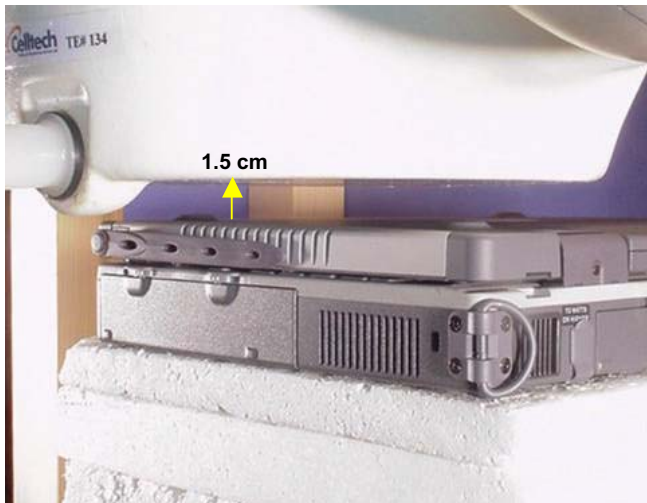

APPENDIX G - SAR TEST SETUP PHOTOGRAPHS

BODY SAR TEST SETUP PHOTOGRAPHS

Back of LCD Display (Closed) - Antenna Parallel to Planar Phantom (Stowed Position)
1.5cm Separation Distance from Back of LCD to Planar Phantom

BODY SAR TEST SETUP PHOTOGRAPHS
Back of LCD Display (Closed) - Antenna Perpendicular to Planar Phantom (180°)
1.5cm Separation Distance from Back of LCD to Planar Phantom

BODY SAR TEST SETUP PHOTOGRAPHS