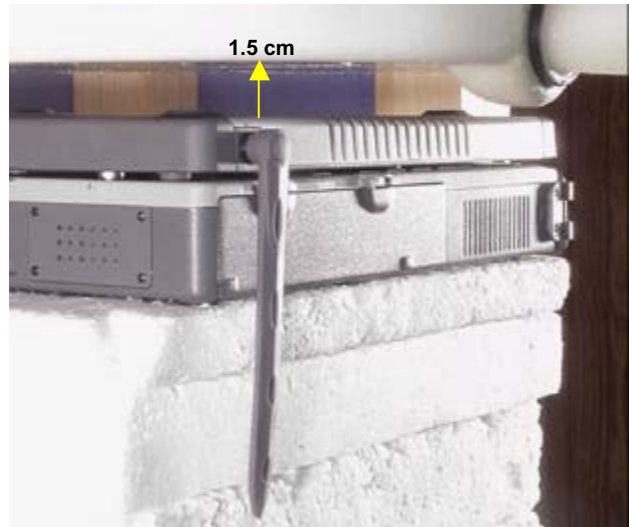

APPENDIX G - SAR TEST SETUP PHOTOGRAPHS

BODY SAR TEST SETUP PHOTOGRAPHS

Back of LCD Display (Closed) - Antenna Parallel to Planar Phantom (Stowed Position)
1.5cm Separation Distance from Back of LCD to Planar Phantom

BODY SAR TEST SETUP PHOTOGRAPHS
Back of LCD Display (Closed) - Antenna Perpendicular to Planar Phantom (180°)
1.5cm Separation Distance from Back of LCD to Planar Phantom

BODY SAR TEST SETUP PHOTOGRAPHS

Bottom of Laptop PC (LCD Display Closed) - Antenna Parallel to Planar Phantom (Stowed Position)
0.0cm Separation Distance from Bottom of Laptop PC to Planar Phantom

BODY SAR TEST SETUP PHOTOGRAPHS

Bottom of Laptop PC (LCD Display Closed) - Antenna Perpendicular to Planar Phantom (Extended Position)
0.0cm Separation Distance from Bottom of Laptop PC to Planar Phantom

BODY SAR TEST SETUP PHOTOGRAPHS

Right Side of LCD Display (Closed) - Antenna Parallel to Planar Phantom (Stowed Position)
1.5cm Separation Distance from Antenna to Planar Phantom

BODY SAR TEST SETUP PHOTOGRAPHS