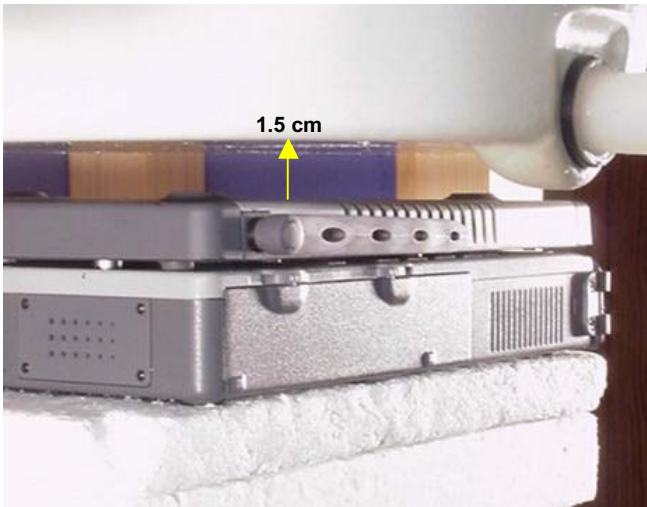

APPENDIX G - SAR TEST SETUP PHOTOGRAPHS

BODY SAR TEST SETUP PHOTOGRAPHS

Back of LCD Display (Closed) - Antenna Parallel to Planar Phantom (Stowed Position)
1.5cm Separation Distance from Back of LCD to Planar Phantom

BODY SAR TEST SETUP PHOTOGRAPHS
Back of LCD Display (Closed) - Antenna Perpendicular to Planar Phantom (180°)
1.5cm Separation Distance from Back of LCD to Planar Phantom

BODY SAR TEST SETUP PHOTOGRAPHS

Bottom of Laptop PC (LCD Display Closed) - Antenna Parallel to Planar Phantom (Stowed Position)
0.0cm Separation Distance from Bottom of Laptop PC to Planar Phantom

BODY SAR TEST SETUP PHOTOGRAPHS

Bottom of Laptop PC (LCD Display Closed) - Antenna Perpendicular to Planar Phantom (Extended Position)
0.0cm Separation Distance from Bottom of Laptop PC to Planar Phantom

BODY SAR TEST SETUP PHOTOGRAPHS

Right Side of LCD Display (Closed) - Antenna Parallel to Planar Phantom (Stowed Position)
1.5cm Separation Distance from Antenna to Planar Phantom

BODY SAR TEST SETUP PHOTOGRAPHS