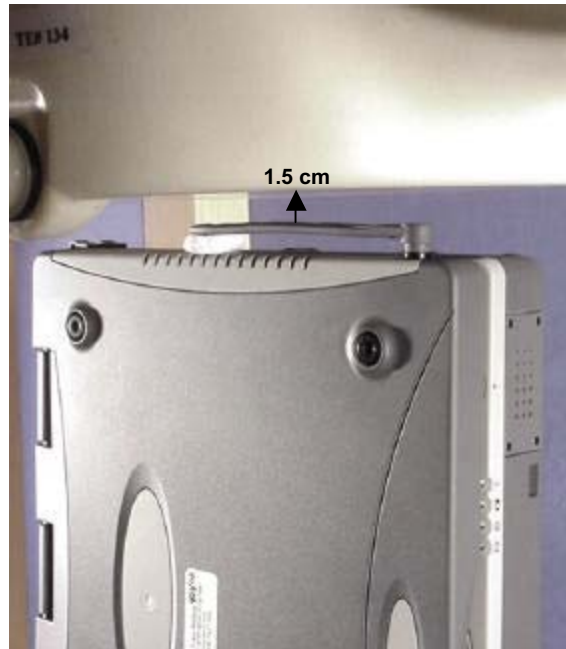

BODY SAR TEST SETUP PHOTOGRAPHS
Back of LCD Display (Closed) - Antenna Perpendicular to Planar Phantom (180°)
1.5cm Separation Distance from Back of LCD to Planar Phantom

BODY SAR TEST SETUP PHOTOGRAPHS

Bottom of Laptop PC (LCD Display Closed) - Antenna Parallel to Planar Phantom (Stowed Position)
0.0cm Separation Distance from Bottom of Laptop PC to Planar Phantom

BODY SAR TEST SETUP PHOTOGRAPHS

Bottom of Laptop PC (LCD Display Closed) - Antenna Perpendicular to Planar Phantom (Extended Position)
0.0cm Separation Distance from Bottom of Laptop PC to Planar Phantom

BODY SAR TEST SETUP PHOTOGRAPHS

Right Side of LCD Display (Closed) - Antenna Parallel to Planar Phantom (Stowed Position)
1.5cm Separation Distance from Antenna to Planar Phantom

BODY SAR TEST SETUP PHOTOGRAPHS