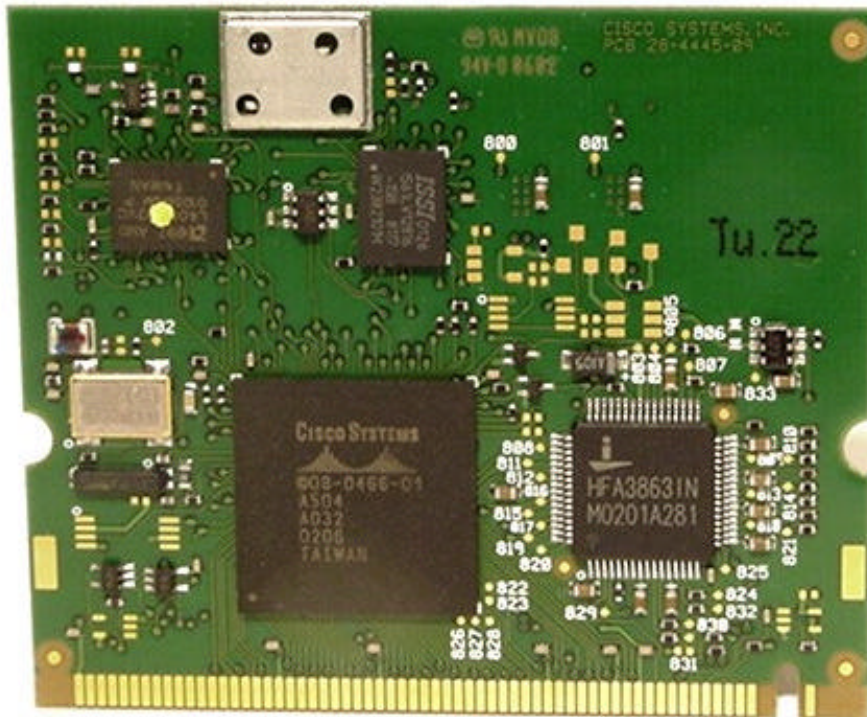

INTERNAL EUT PHOTOGRAPHS Cisco MPI-350 Mini-PCI DSSS WLAN Card

INTERNAL EUT PHOTOGRAPHS
Dual Internal Antenna for Cisco MPI-350 Mini-PCI DSSS WLAN Card

Back Side of LCD Display

Cover for Back of LCD Display

INTERNAL EUT PHOTOGRAPHS

Dual Internal Antenna for Cisco MPI-350 Mini-PCI DSSS WLAN Card

Back Side of LCD Display

Back of LCD Display - Left-Side Antenna

Back of LCD Display - Right-Side Antenna

INTERNAL EUT PHOTOGRAPHS
Cisco MPI-350 Mini-PCI DSSS WLAN Card

Top view of the board without shielding

Bottom view of the board without shielding

INTERNAL EUT PHOTOGRAPHS
Co-located Sierra Wireless AirCard 750 PCS GSM/GPRS PCMCIA Modem

INTERNAL EUT PHOTOGRAPHS
Co-located Sierra Wireless AirCard 750 PCS GSM/GPRS PCMCIA Modem