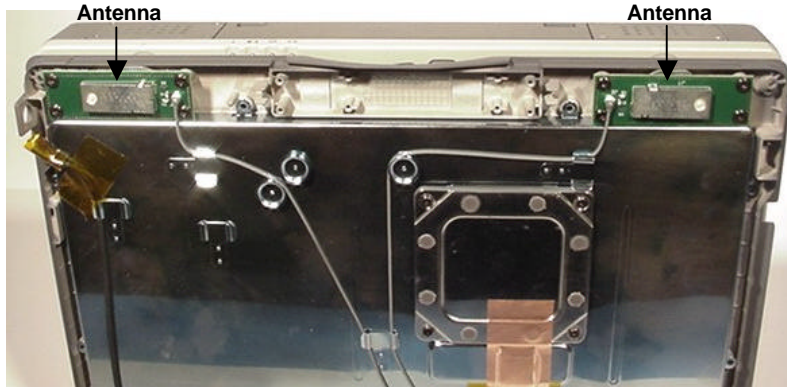

INTERNAL EUT PHOTOGRAPHS Cisco MPI-350 Mini-PCI DSSS WLAN Card

INTERNAL EUT PHOTOGRAPHS
Dual Internal Antenna for Cisco MPI-350 Mini-PCI DSSS WLAN Card

Back Side of LCD Display

Cover for Back of LCD Display

INTERNAL EUT PHOTOGRAPHS

Dual Internal Antenna for Cisco MPI-350 Mini-PCI DSSS WLAN Card

Back Side of LCD Display

Back of LCD Display - Left-Side Antenna

Back of LCD Display - Right-Side Antenna

INTERNAL EUT PHOTOGRAPHS
Cisco MPI-350 Mini-PCI DSSS WLAN Card

Top view of the board without shielding

Bottom view of the board without shielding

INTERNAL EUT PHOTOGRAPHS
Co-located Sierra Wireless AirCard 750 PCS GSM/GPRS PCMCIA Modem

INTERNAL EUT PHOTOGRAPHS
Co-located Sierra Wireless AirCard 750 PCS GSM/GPRS PCMCIA Modem