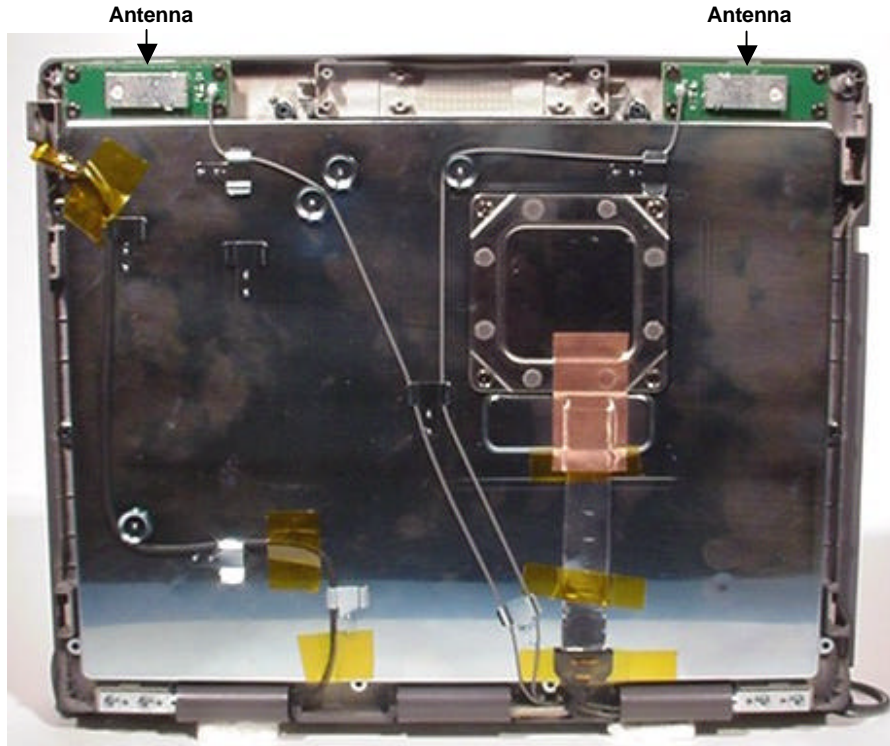

INTERNAL EUT PHOTOGRAPHS Cisco MPI-350 Mini-PCI DSSS WLAN Card

INTERNAL EUT PHOTOGRAPHS
Dual Internal Antenna for Cisco MPI-350 Mini-PCI DSSS WLAN Card

Back Side of LCD Display

Cover for Back of LCD Display

INTERNAL EUT PHOTOGRAPHS

Dual Internal Antenna for Cisco MPI-350 Mini-PCI DSSS WLAN Card

Back Side of LCD Display

Back of LCD Display - Left-Side Antenna

Back of LCD Display - Right-Side Antenna

INTERNAL EUT PHOTOGRAPHS
Cisco MPI-350 Mini-PCI DSSS WLAN Card

Top view of the board without shielding

Bottom view of the board without shielding

INTERNAL EUT PHOTOGRAPHS
Co-located Sierra Wireless AirCard 750 PCS GSM/GPRS PCMCIA Modem

INTERNAL EUT PHOTOGRAPHS
Co-located Sierra Wireless AirCard 750 PCS GSM/GPRS PCMCIA Modem