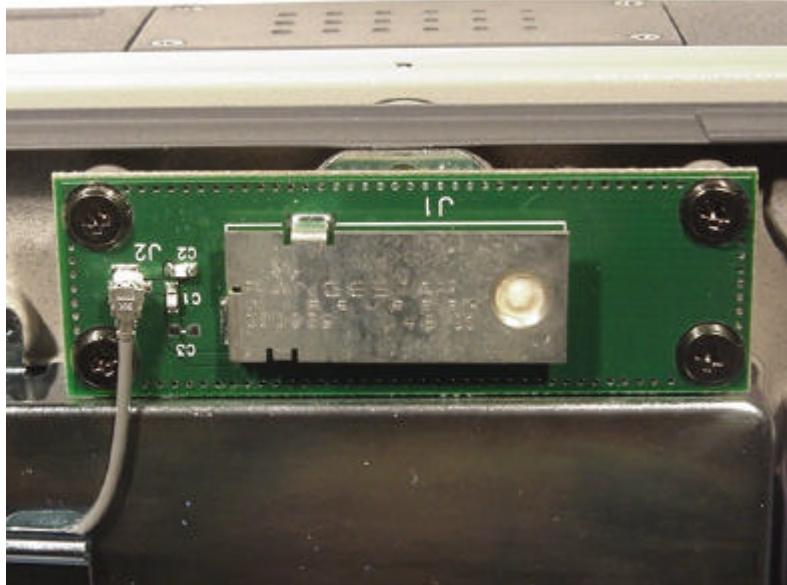

INTERNAL EUT PHOTOGRAPHS Cisco MPI-350 Mini-PCI DSSS WLAN Card

INTERNAL EUT PHOTOGRAPHS
Dual Internal Antenna for Cisco MPI-350 Mini-PCI DSSS WLAN Card

Back Side of LCD Display

Cover for Back of LCD Display

INTERNAL EUT PHOTOGRAPHS

Dual Internal Antenna for Cisco MPI-350 Mini-PCI DSSS WLAN Card

Back Side of LCD Display

Back of LCD Display - Left-Side Antenna

Back of LCD Display - Right-Side Antenna

INTERNAL EUT PHOTOGRAPHS
Cisco MPI-350 Mini-PCI DSSS WLAN Card

Top view of the board without shielding

Bottom view of the board without shielding

INTERNAL EUT PHOTOGRAPHS
Co-located Sierra Wireless AirCard 750 PCS GSM/GPRS PCMCIA Modem

INTERNAL EUT PHOTOGRAPHS
Co-located Sierra Wireless AirCard 750 PCS GSM/GPRS PCMCIA Modem