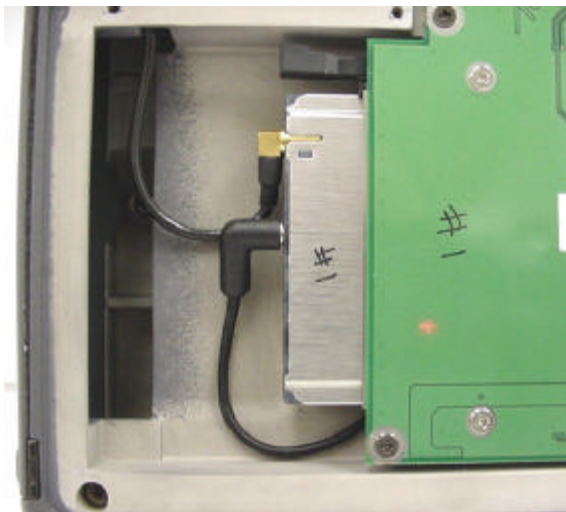

INTERNAL EUT PHOTOGRAPHS Cisco MPI-350 Mini-PCI DSSS WLAN Card

INTERNAL EUT PHOTOGRAPHS
Dual Internal Antenna for Cisco MPI-350 Mini-PCI DSSS WLAN Card

Back Side of LCD Display

Cover for Back of LCD Display

INTERNAL EUT PHOTOGRAPHS

Dual Internal Antenna for Cisco MPI-350 Mini-PCI DSSS WLAN Card

Back Side of LCD Display

Back of LCD Display - Left-Side Antenna

Back of LCD Display - Right-Side Antenna

INTERNAL EUT PHOTOGRAPHS
Cisco MPI-350 Mini-PCI DSSS WLAN Card

Top view of the board without shielding

Bottom view of the board without shielding

INTERNAL EUT PHOTOGRAPHS
Co-located Sierra Wireless AirCard 750 PCS GSM/GPRS PCMCIA Modem

INTERNAL EUT PHOTOGRAPHS
Co-located Sierra Wireless AirCard 750 PCS GSM/GPRS PCMCIA Modem