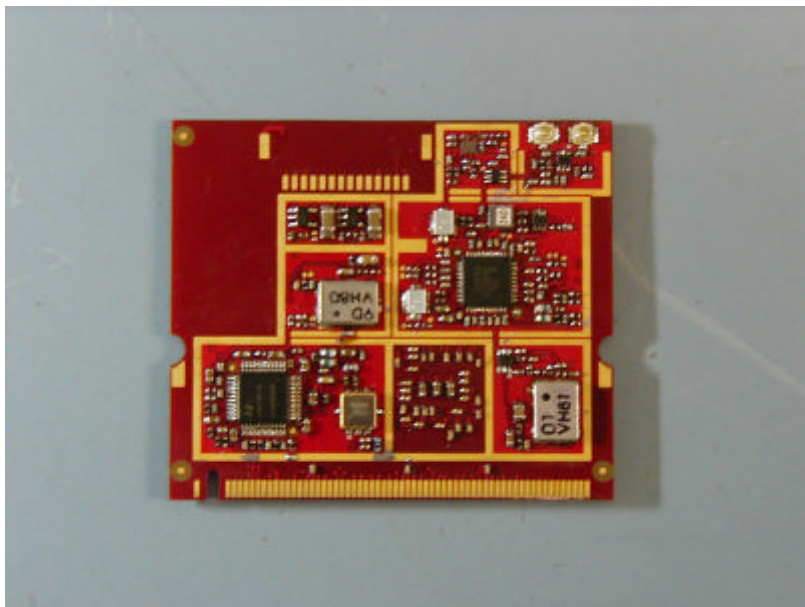

INTERNAL EUT PHOTOGRAPHS Cisco MPI-350 Mini-PCI DSSS WLAN Card

INTERNAL EUT PHOTOGRAPHS
Dual Internal Antenna for Cisco MPI-350 Mini-PCI DSSS WLAN Card

Back Side of LCD Display

Cover for Back of LCD Display

INTERNAL EUT PHOTOGRAPHS

Dual Internal Antenna for Cisco MPI-350 Mini-PCI DSSS WLAN Card

Back Side of LCD Display

Back of LCD Display - Left-Side Antenna

Back of LCD Display - Right-Side Antenna

INTERNAL EUT PHOTOGRAPHS
Cisco MPI-350 Mini-PCI DSSS WLAN Card

Top view of the board without shielding

Bottom view of the board without shielding

INTERNAL EUT PHOTOGRAPHS
Co-located Sierra Wireless AirCard 750 PCS GSM/GPRS PCMCIA Modem

INTERNAL EUT PHOTOGRAPHS
Co-located Sierra Wireless AirCard 750 PCS GSM/GPRS PCMCIA Modem