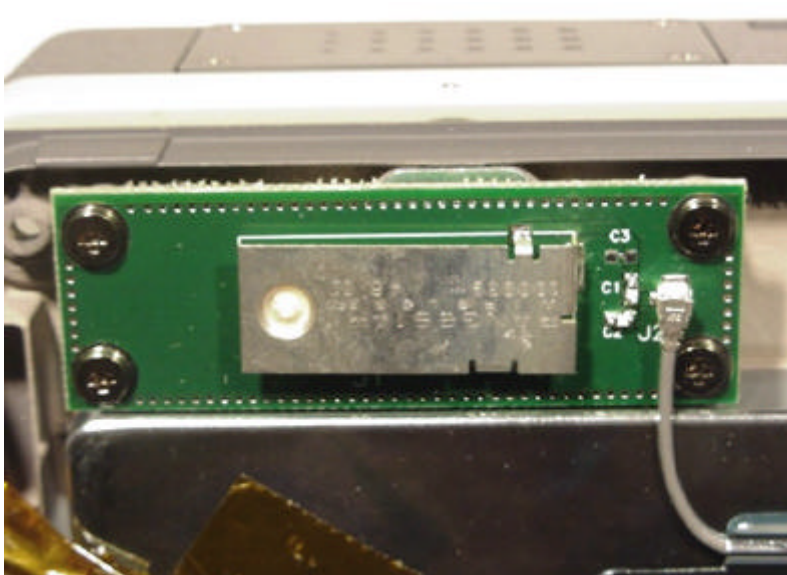

INTERNAL EUT PHOTOGRAPHS Cisco MPI-350 Mini-PCI DSSS WLAN Card

INTERNAL EUT PHOTOGRAPHS
Dual Internal Antenna for Cisco MPI-350 Mini-PCI DSSS WLAN Card

Back Side of LCD Display

Cover for Back of LCD Display

INTERNAL EUT PHOTOGRAPHS

Dual Internal Antenna for Cisco MPI-350 Mini-PCI DSSS WLAN Card

Back Side of LCD Display

Back of LCD Display - Left-Side Antenna

Back of LCD Display - Right-Side Antenna

INTERNAL EUT PHOTOGRAPHS
Cisco MPI-350 Mini-PCI DSSS WLAN Card

Top view of the board without shielding

Bottom view of the board without shielding

INTERNAL EUT PHOTOGRAPHS
Co-located Sierra Wireless AirCard 750 PCS GSM/GPRS PCMCIA Modem

INTERNAL EUT PHOTOGRAPHS
Co-located Sierra Wireless AirCard 750 PCS GSM/GPRS PCMCIA Modem