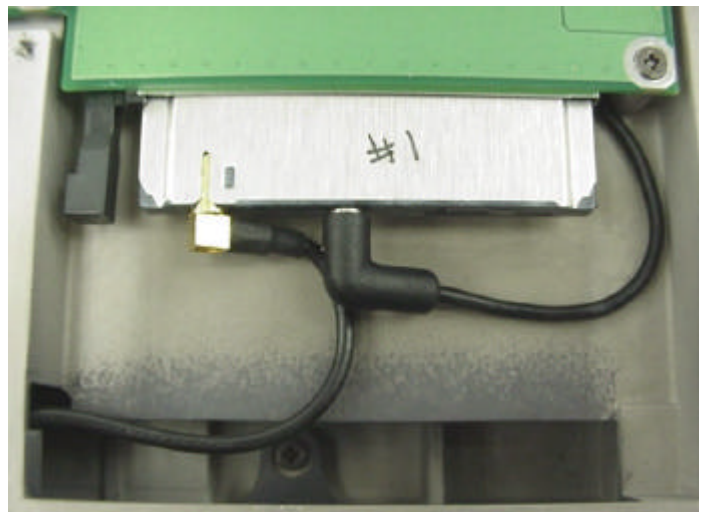

INTERNAL EUT PHOTOGRAPHS Cisco MPI-350 Mini-PCI DSSS WLAN Card

INTERNAL EUT PHOTOGRAPHS
Dual Internal Antenna for Cisco MPI-350 Mini-PCI DSSS WLAN Card

Back Side of LCD Display

Cover for Back of LCD Display

INTERNAL EUT PHOTOGRAPHS

Dual Internal Antenna for Cisco MPI-350 Mini-PCI DSSS WLAN Card

Back Side of LCD Display

Back of LCD Display - Left-Side Antenna

Back of LCD Display - Right-Side Antenna

INTERNAL EUT PHOTOGRAPHS
Cisco MPI-350 Mini-PCI DSSS WLAN Card

Top view of the board without shielding

Bottom view of the board without shielding

INTERNAL EUT PHOTOGRAPHS
Co-located Sierra Wireless AirCard 750 PCS GSM/GPRS PCMCIA Modem

INTERNAL EUT PHOTOGRAPHS
Co-located Sierra Wireless AirCard 750 PCS GSM/GPRS PCMCIA Modem