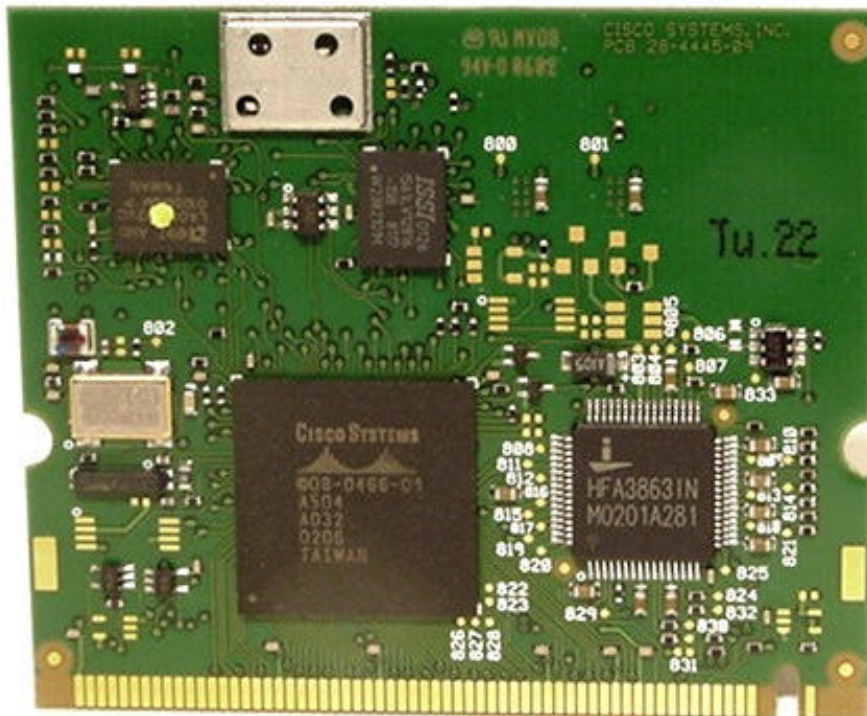

INTERNAL EUT PHOTOGRAPHS
Mini-PCI DSSS WLAN Card (Cisco MPI-350)

INTERNAL EUT PHOTOGRAPHS
Dual Internal Antenna for Mini-PCI DSSS WLAN Card (Cisco MPI-350)

Back Side of LCD Display

Cover for Back of LCD Display

INTERNAL EUT PHOTOGRAPHS

Dual Internal Antenna for Mini-PCI DSSS WLAN Card (Cisco MPI-350)

INTERNAL EUT PHOTOGRAPHS
Mini-PCI DSSS WLAN Card (Cisco MPI-350)

Top view of the board without shielding

Bottom view of the board without shielding

INTERNAL EUT PHOTOGRAPHS
Co-located Sierra Wireless AirCard 555 Dual-Band CDMA Modem

INTERNAL EUT PHOTOGRAPHS
Co-located Sierra Wireless AirCard 555 Dual-Band CDMA Modem

INTERNAL EUT PHOTOGRAPHS
Co-located Sierra Wireless AirCard 555 Dual-Band CDMA Modem