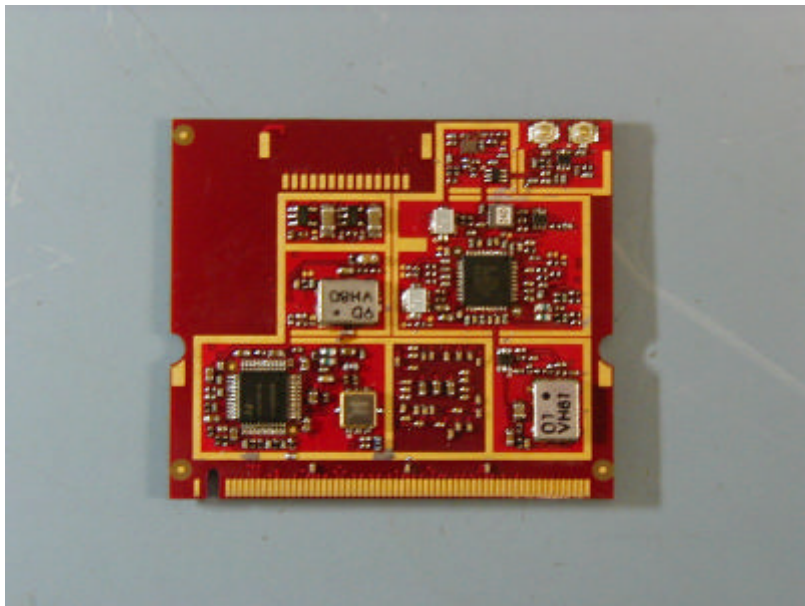

INTERNAL EUT PHOTOGRAPHS
Mini-PCI DSSS WLAN Card (Cisco MPI-350)

INTERNAL EUT PHOTOGRAPHS
Dual Internal Antenna for Mini-PCI DSSS WLAN Card (Cisco MPI-350)

Back Side of LCD Display

Cover for Back of LCD Display

INTERNAL EUT PHOTOGRAPHS

Dual Internal Antenna for Mini-PCI DSSS WLAN Card (Cisco MPI-350)

INTERNAL EUT PHOTOGRAPHS
Mini-PCI DSSS WLAN Card (Cisco MPI-350)

Top view of the board without shielding

Bottom view of the board without shielding

INTERNAL EUT PHOTOGRAPHS
Co-located Sierra Wireless AirCard 555 Dual-Band CDMA Modem

INTERNAL EUT PHOTOGRAPHS
Co-located Sierra Wireless AirCard 555 Dual-Band CDMA Modem

INTERNAL EUT PHOTOGRAPHS
Co-located Sierra Wireless AirCard 555 Dual-Band CDMA Modem