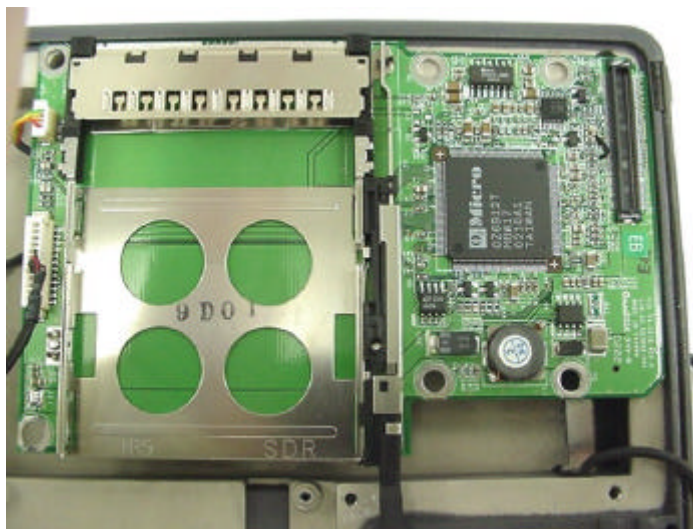

INTERNAL EUT PHOTOGRAPHS
Mini-PCI DSSS WLAN Card (Cisco MPI-350)

INTERNAL EUT PHOTOGRAPHS
Dual Internal Antenna for Mini-PCI DSSS WLAN Card (Cisco MPI-350)

Back Side of LCD Display

Cover for Back of LCD Display

INTERNAL EUT PHOTOGRAPHS

Dual Internal Antenna for Mini-PCI DSSS WLAN Card (Cisco MPI-350)

INTERNAL EUT PHOTOGRAPHS
Mini-PCI DSSS WLAN Card (Cisco MPI-350)

Top view of the board without shielding

Bottom view of the board without shielding

INTERNAL EUT PHOTOGRAPHS
Co-located Sierra Wireless AirCard 555 Dual-Band CDMA Modem

INTERNAL EUT PHOTOGRAPHS
Co-located Sierra Wireless AirCard 555 Dual-Band CDMA Modem

INTERNAL EUT PHOTOGRAPHS
Co-located Sierra Wireless AirCard 555 Dual-Band CDMA Modem