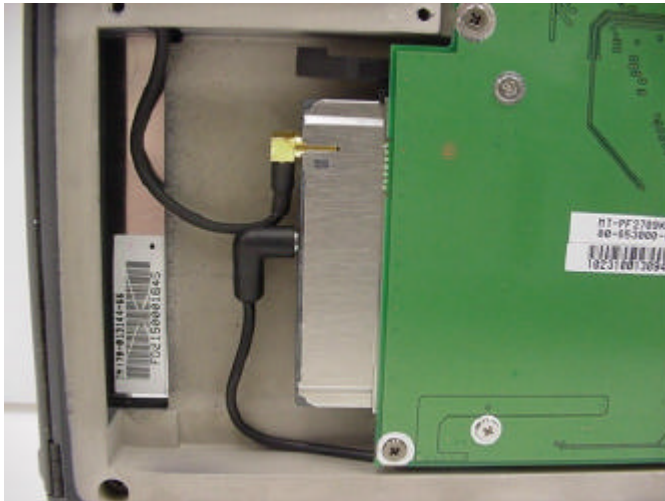

INTERNAL EUT PHOTOGRAPHS
Mini-PCI DSSS WLAN Card (Cisco MPI-350)

INTERNAL EUT PHOTOGRAPHS
Dual Internal Antenna for Mini-PCI DSSS WLAN Card (Cisco MPI-350)

Back Side of LCD Display

Cover for Back of LCD Display

INTERNAL EUT PHOTOGRAPHS

Dual Internal Antenna for Mini-PCI DSSS WLAN Card (Cisco MPI-350)

INTERNAL EUT PHOTOGRAPHS
Mini-PCI DSSS WLAN Card (Cisco MPI-350)

Top view of the board without shielding

Bottom view of the board without shielding

INTERNAL EUT PHOTOGRAPHS
Co-located Sierra Wireless AirCard 555 Dual-Band CDMA Modem

INTERNAL EUT PHOTOGRAPHS
Co-located Sierra Wireless AirCard 555 Dual-Band CDMA Modem

INTERNAL EUT PHOTOGRAPHS
Co-located Sierra Wireless AirCard 555 Dual-Band CDMA Modem