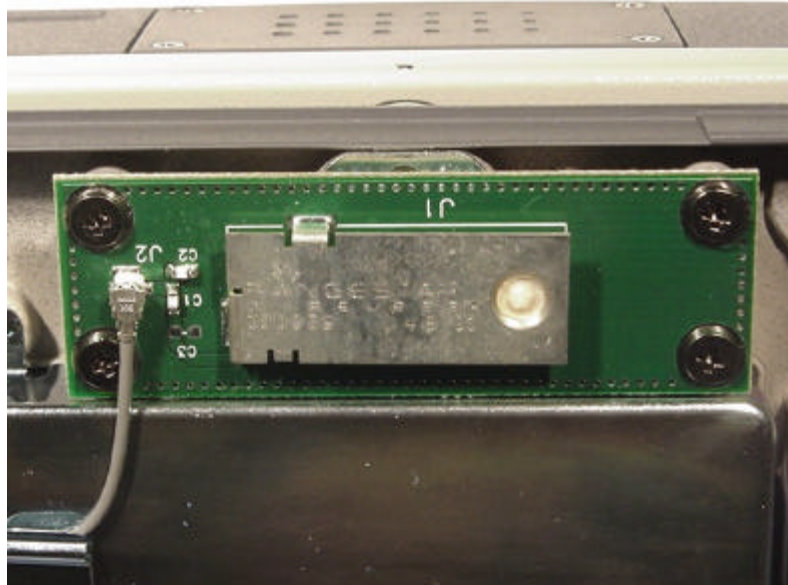

INTERNAL EUT PHOTOGRAPHS
Mini-PCI DSSS WLAN Card (Cisco MPI-350)

INTERNAL EUT PHOTOGRAPHS
Dual Internal Antenna for Mini-PCI DSSS WLAN Card (Cisco MPI-350)

Back Side of LCD Display

Cover for Back of LCD Display

INTERNAL EUT PHOTOGRAPHS

Dual Internal Antenna for Mini-PCI DSSS WLAN Card (Cisco MPI-350)

INTERNAL EUT PHOTOGRAPHS
Mini-PCI DSSS WLAN Card (Cisco MPI-350)

Top view of the board without shielding

Bottom view of the board without shielding

INTERNAL EUT PHOTOGRAPHS
Co-located Sierra Wireless AirCard 555 Dual-Band CDMA Modem

INTERNAL EUT PHOTOGRAPHS
Co-located Sierra Wireless AirCard 555 Dual-Band CDMA Modem

INTERNAL EUT PHOTOGRAPHS
Co-located Sierra Wireless AirCard 555 Dual-Band CDMA Modem