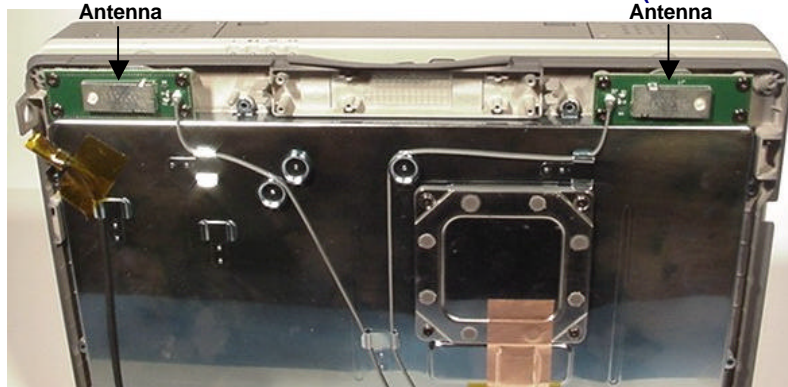

INTERNAL EUT PHOTOGRAPHS
Mini-PCI DSSS WLAN Card (Cisco MPI-350)

INTERNAL EUT PHOTOGRAPHS
Dual Internal Antenna for Mini-PCI DSSS WLAN Card (Cisco MPI-350)

Back Side of LCD Display

Cover for Back of LCD Display

INTERNAL EUT PHOTOGRAPHS

Dual Internal Antenna for Mini-PCI DSSS WLAN Card (Cisco MPI-350)

INTERNAL EUT PHOTOGRAPHS
Mini-PCI DSSS WLAN Card (Cisco MPI-350)

Top view of the board without shielding

Bottom view of the board without shielding

INTERNAL EUT PHOTOGRAPHS
Co-located Sierra Wireless AirCard 555 Dual-Band CDMA Modem

INTERNAL EUT PHOTOGRAPHS
Co-located Sierra Wireless AirCard 555 Dual-Band CDMA Modem

INTERNAL EUT PHOTOGRAPHS
Co-located Sierra Wireless AirCard 555 Dual-Band CDMA Modem