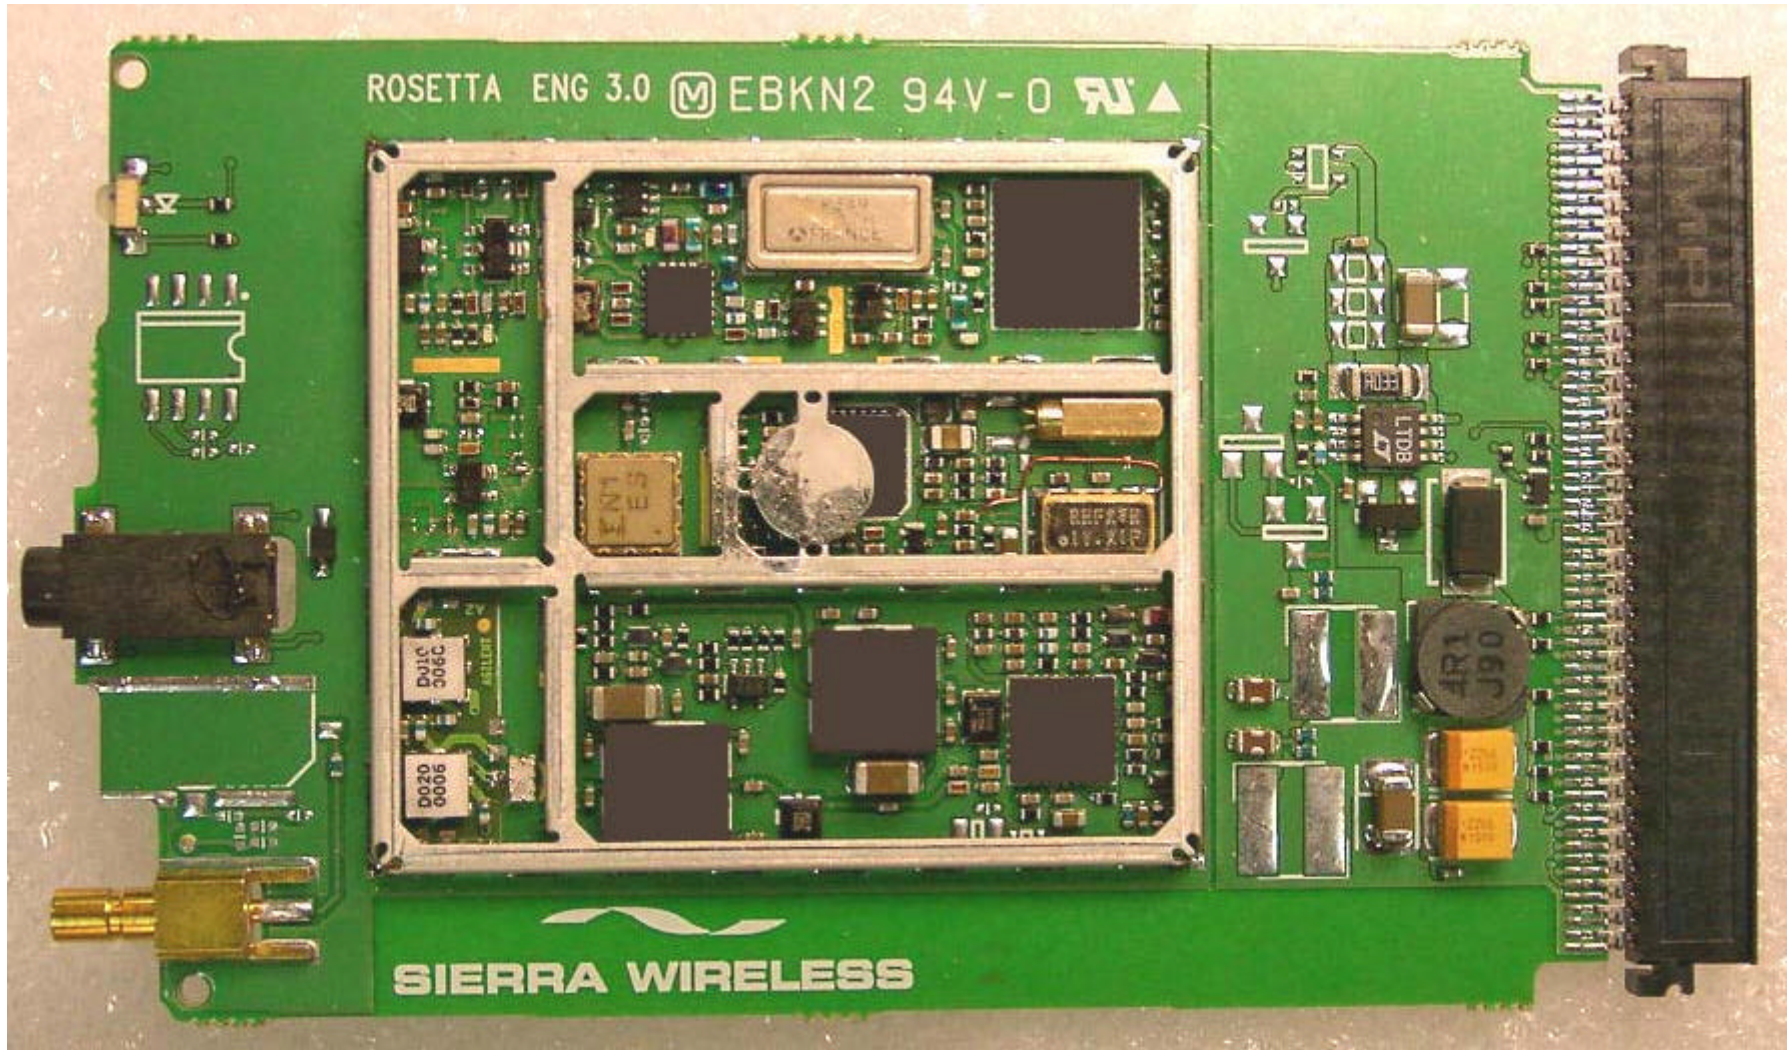

INTERNAL EUT PHOTOGRAPHS