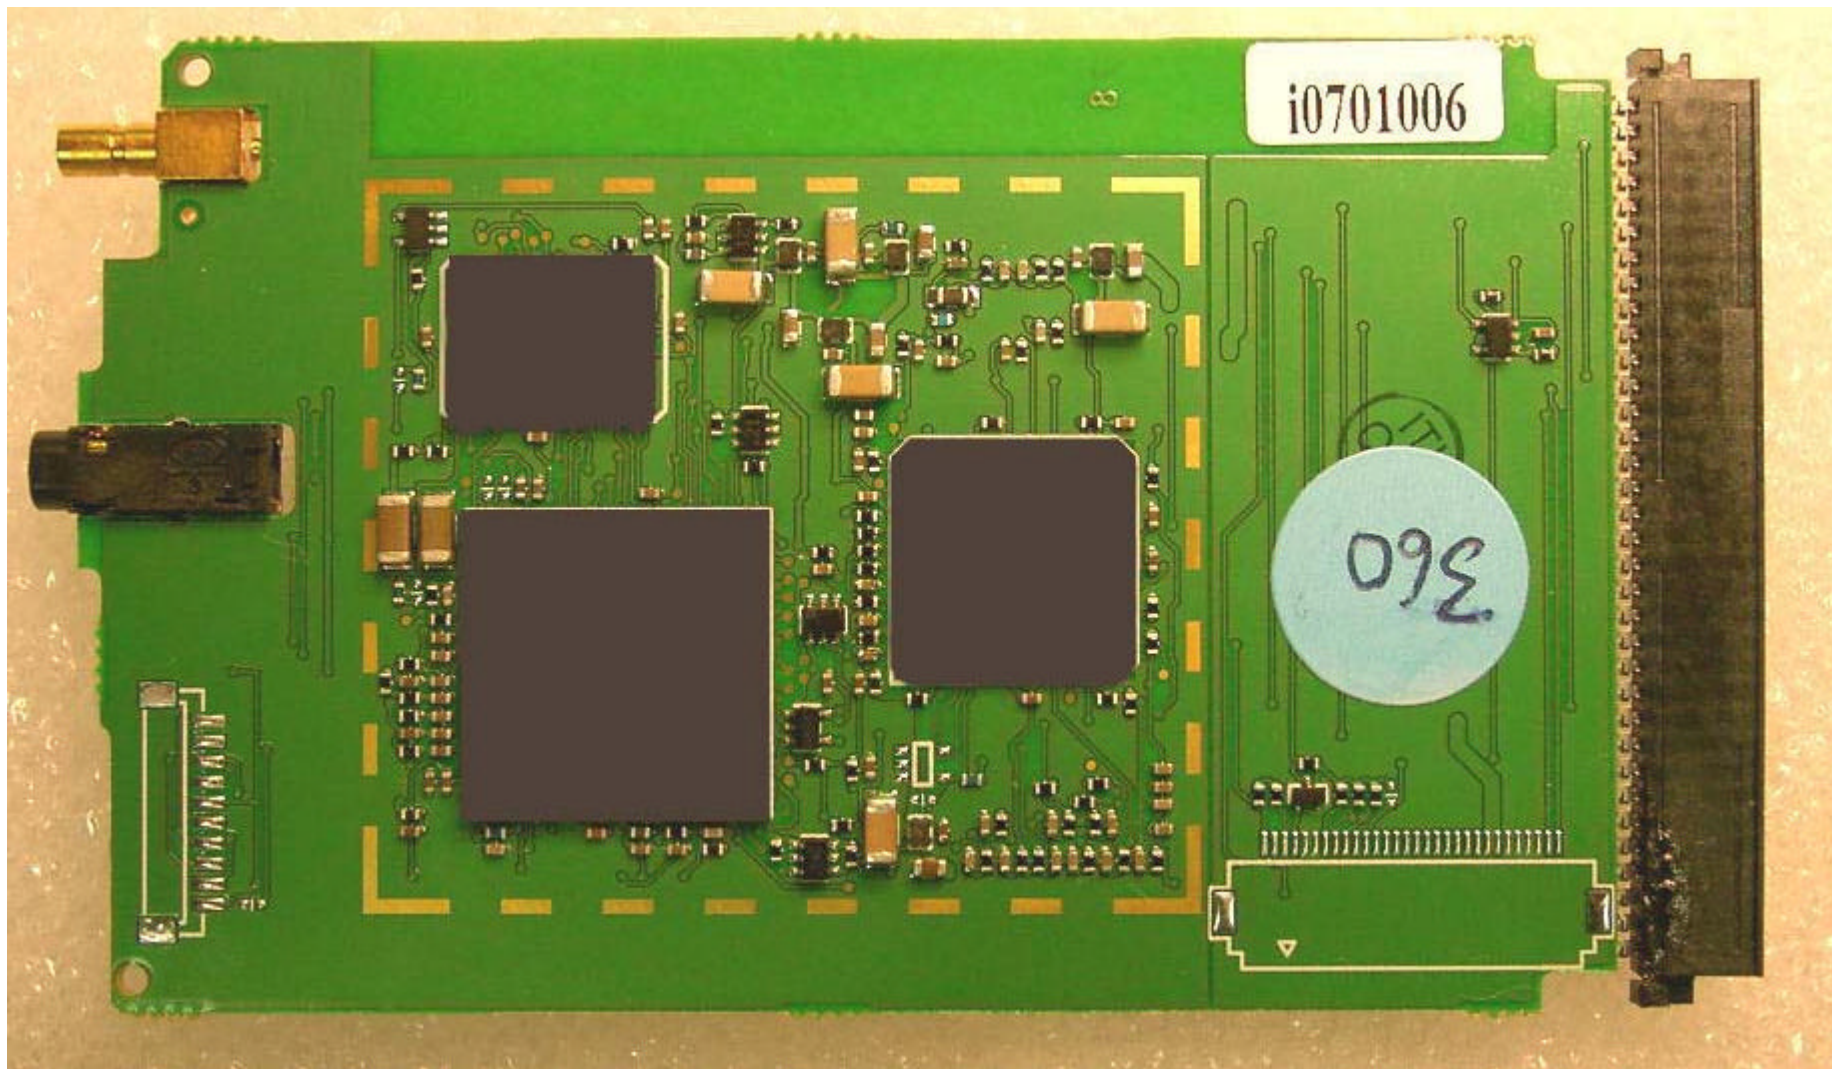

INTERNAL EUT PHOTOGRAPHS