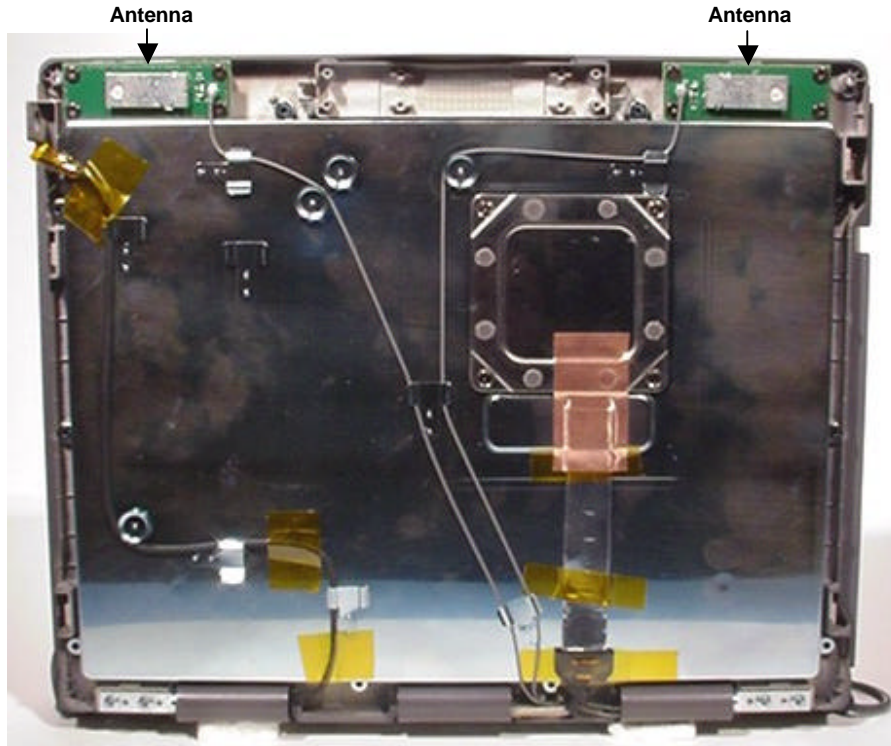

INTERNAL EUT PHOTOGRAPHS
Mini-PCI DSSS WLAN Card (Cisco MPI-350)

INTERNAL EUT PHOTOGRAPHS
Dual Internal Antenna for Mini-PCI DSSS WLAN Card (Cisco MPI-350)

Back Side of LCD Display

Cover for Back of LCD Display

INTERNAL EUT PHOTOGRAPHS

Dual Internal Antenna for Mini-PCI DSSS WLAN Card (Cisco MPI-350)

INTERNAL EUT PHOTOGRAPHS
Mini-PCI DSSS WLAN Card (Cisco MPI-350)

Top view of the board without shielding

Bottom view of the board without shielding

INTERNAL EUT PHOTOGRAPHS
Co-located Sierra Wireless AirCard 555 Dual-Band CDMA Modem

INTERNAL EUT PHOTOGRAPHS
Co-located Sierra Wireless AirCard 555 Dual-Band CDMA Modem

INTERNAL EUT PHOTOGRAPHS
Co-located Sierra Wireless AirCard 555 Dual-Band CDMA Modem