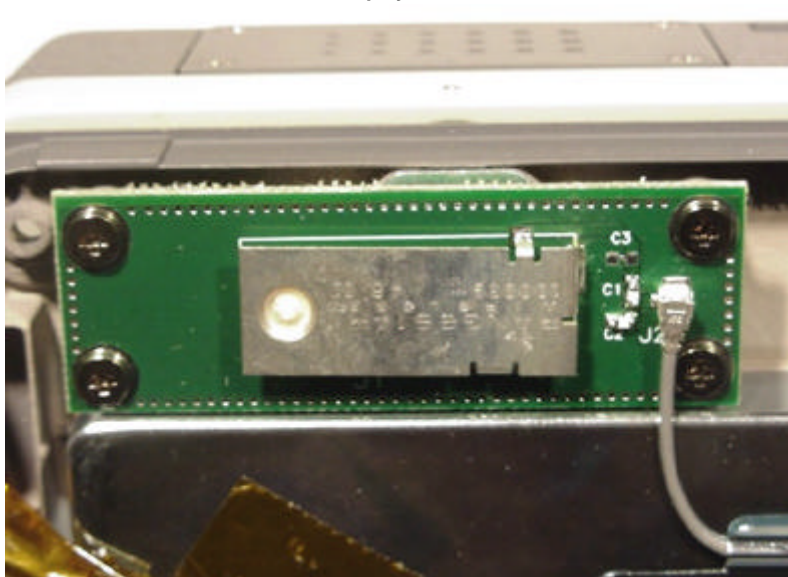

INTERNAL EUT PHOTOGRAPHS
Mini-PCI DSSS WLAN Card (Cisco MPI-350)

INTERNAL EUT PHOTOGRAPHS
Dual Internal Antenna for Mini-PCI DSSS WLAN Card (Cisco MPI-350)

Back Side of LCD Display

Cover for Back of LCD Display

INTERNAL EUT PHOTOGRAPHS

Dual Internal Antenna for Mini-PCI DSSS WLAN Card (Cisco MPI-350)

INTERNAL EUT PHOTOGRAPHS
Mini-PCI DSSS WLAN Card (Cisco MPI-350)

Top view of the board without shielding

Bottom view of the board without shielding

INTERNAL EUT PHOTOGRAPHS
Co-located Sierra Wireless AirCard 555 Dual-Band CDMA Modem

INTERNAL EUT PHOTOGRAPHS
Co-located Sierra Wireless AirCard 555 Dual-Band CDMA Modem

INTERNAL EUT PHOTOGRAPHS
Co-located Sierra Wireless AirCard 555 Dual-Band CDMA Modem