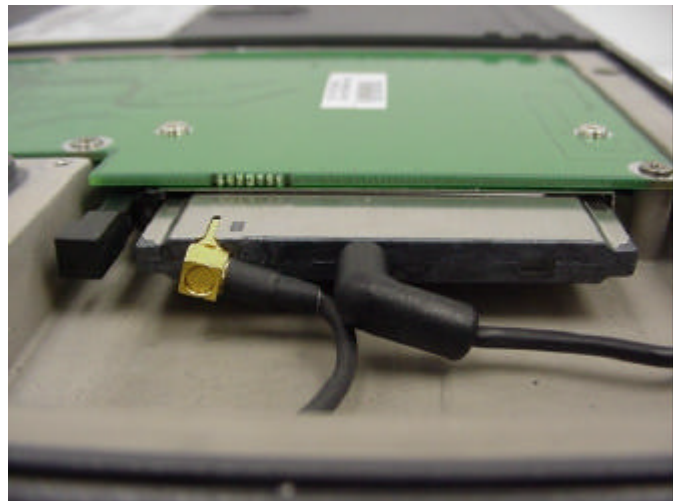

INTERNAL EUT PHOTOGRAPHS
Mini-PCI DSSS WLAN Card (Cisco MPI-350)

INTERNAL EUT PHOTOGRAPHS
Dual Internal Antenna for Mini-PCI DSSS WLAN Card (Cisco MPI-350)

Back Side of LCD Display

Cover for Back of LCD Display

INTERNAL EUT PHOTOGRAPHS

Dual Internal Antenna for Mini-PCI DSSS WLAN Card (Cisco MPI-350)

INTERNAL EUT PHOTOGRAPHS
Mini-PCI DSSS WLAN Card (Cisco MPI-350)

Top view of the board without shielding

Bottom view of the board without shielding

INTERNAL EUT PHOTOGRAPHS
Co-located Sierra Wireless AirCard 555 Dual-Band CDMA Modem

INTERNAL EUT PHOTOGRAPHS
Co-located Sierra Wireless AirCard 555 Dual-Band CDMA Modem

INTERNAL EUT PHOTOGRAPHS
Co-located Sierra Wireless AirCard 555 Dual-Band CDMA Modem