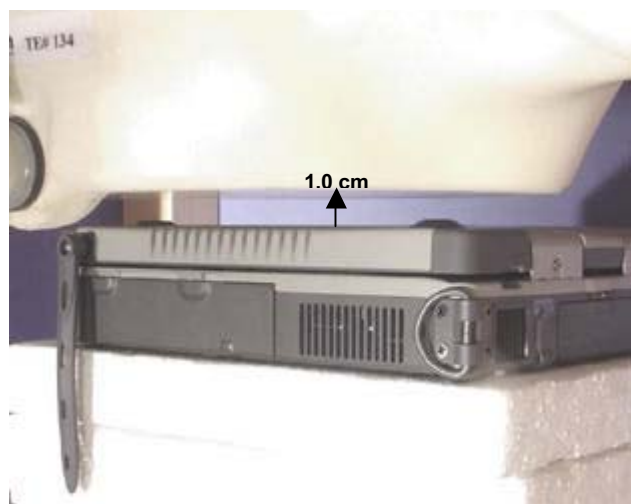

APPENDIX G - SAR TEST SETUP PHOTOGRAPHS

BODY SAR TEST SETUP PHOTOGRAPHS

Back of LCD Display (Closed) - Antenna Parallel to Planar Phantom (Stowed Position)
1.0cm Separation Distance from Back of LCD to Planar Phantom

BODY SAR TEST SETUP PHOTOGRAPHS
Back of LCD Display (Closed) - Antenna Perpendicular to Planar Phantom (180°)
1.0cm Separation Distance from Back of LCD to Planar Phantom

BODY SAR TEST SETUP PHOTOGRAPHS

Bottom of Laptop PC (LCD Display Closed) - Antenna Parallel to Planar Phantom (Stowed Position)
0.0cm Separation Distance from Bottom of Laptop PC to Planar Phantom

BODY SAR TEST SETUP PHOTOGRAPHS

Bottom of Laptop PC (LCD Display Closed) - Antenna Perpendicular to Planar Phantom (Extended Position)
0.0cm Separation Distance from Bottom of Laptop PC to Planar Phantom

BODY SAR TEST SETUP PHOTOGRAPHS

Right Side of LCD Display (Closed) - Antenna Parallel to Planar Phantom (Stowed Position)
2.0cm Separation Distance from Antenna to Planar Phantom

BODY SAR TEST SETUP PHOTOGRAPHS