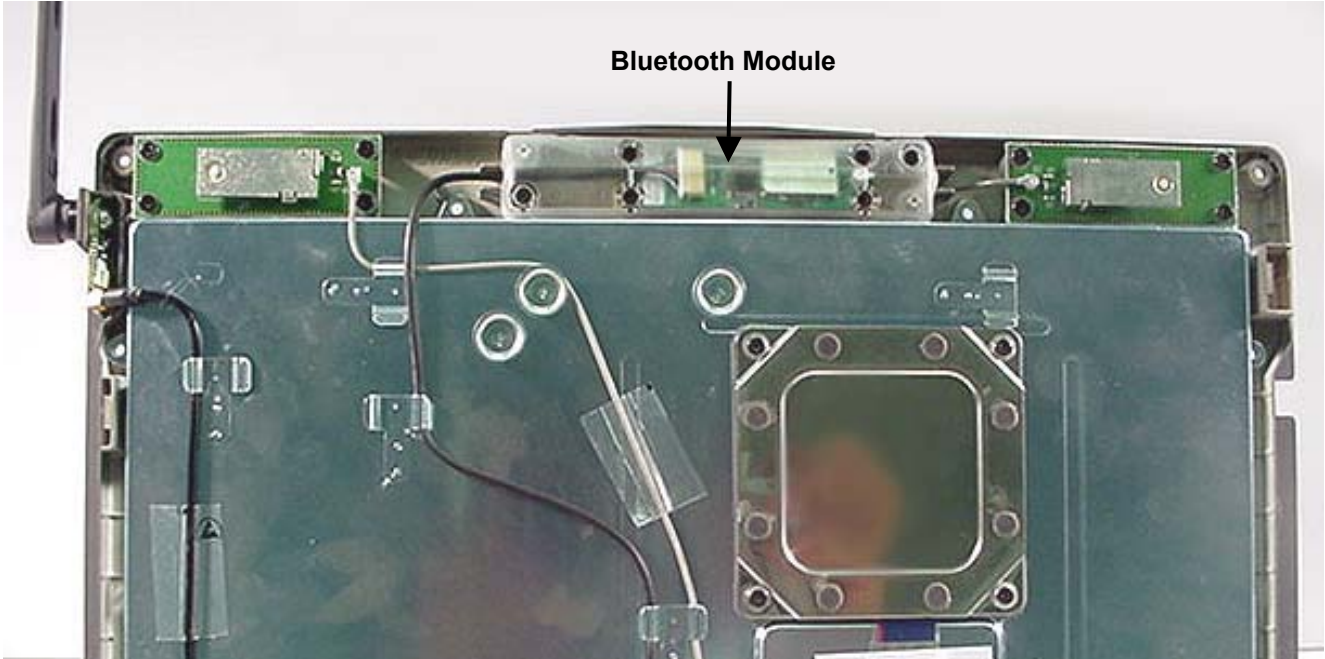

**INTERNAL EUT PHOTOGRAPHS**  
Cradle Contact Board

**INTERNAL EUT PHOTOGRAPHS**  
**Sierra Wireless AirCard 750 PCS GPRS PCMCIA Modem Card**

**INTERNAL EUT PHOTOGRAPHS**  
Sierra Wireless AirCard 750 PCS GPRS PCMCIA Modem Card

**INTERNAL EUT PHOTOGRAPHS**  
Sierra Wireless AirCard 750 PCS GPRS PCMCIA Modem Card

**INTERNAL EUT PHOTOGRAPHS**  
Sierra Wireless AirCard 750 PCS GPRS PCMCIA Modem Card

**INTERNAL EUT PHOTOGRAPHS**  
Co-located Cisco MPI-350 Mini-PCI DSSS WLAN Card

**INTERNAL EUT PHOTOGRAPHS**  
Co-located Bluetooth Module

**INTERNAL EUT PHOTOGRAPHS**  
Internal Antennas for Co-located Cisco MPI-350 Mini-PCI DSSS WLAN Card and Bluetooth Module

**INTERNAL EUT PHOTOGRAPHS**  
Internal Antenna for Co-located Cisco MPI-350 Mini-PCI DSSS WLAN Card and Bluetooth Module

Distance at LCD back-side between dipole antenna feed/swivel-joint and WLAN right-side antenna

Distance at LCD back-side between dipole antenna feed/swivel-joint and Bluetooth left-side antenna

**INTERNAL EUT PHOTOGRAPHS**  
Internal Antenna for Co-located Cisco MPI-350 Mini-PCI DSSS WLAN Card and Bluetooth Module