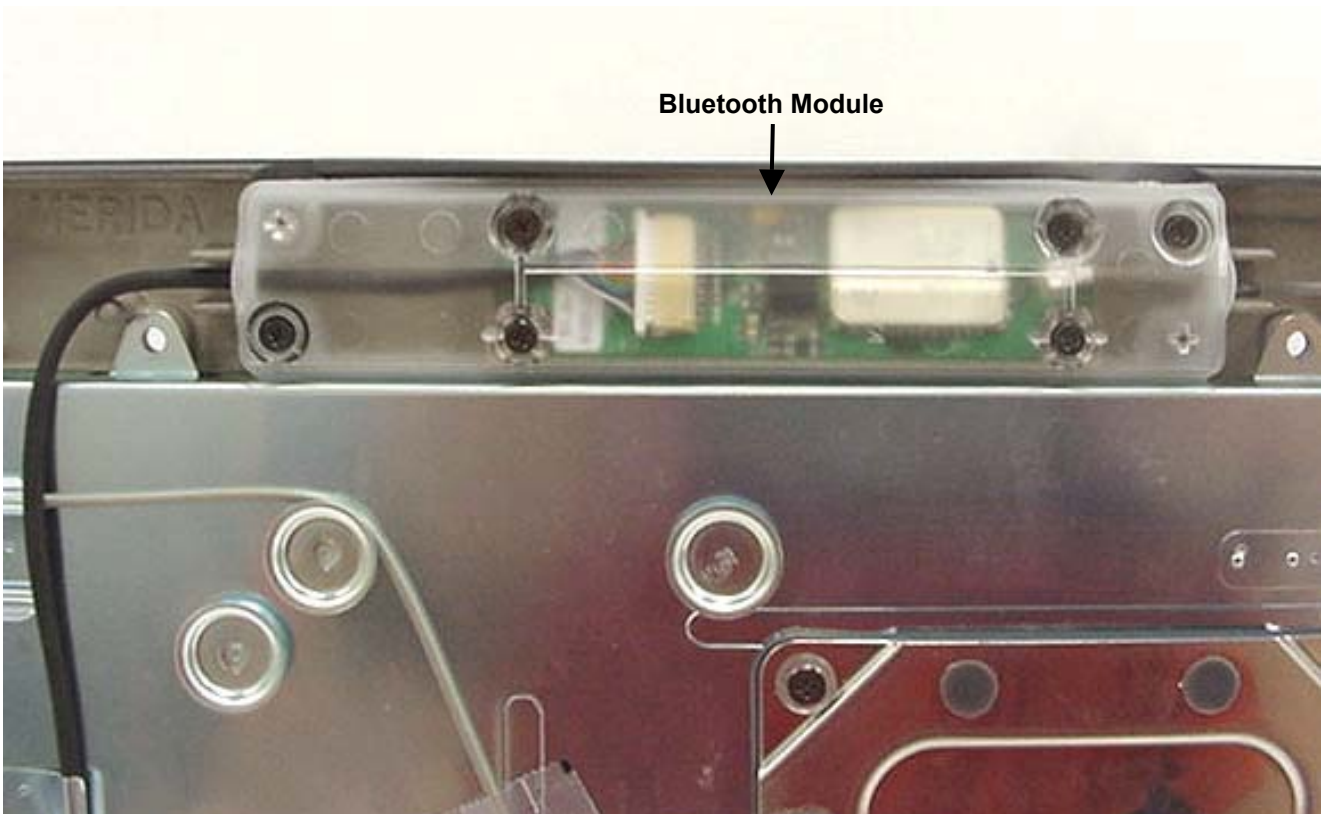

**INTERNAL EUT PHOTOGRAPHS**  
Cradle Contact Board

**INTERNAL EUT PHOTOGRAPHS**  
**Sierra Wireless AirCard 750 PCS GPRS PCMCIA Modem Card**

**INTERNAL EUT PHOTOGRAPHS**  
Sierra Wireless AirCard 750 PCS GPRS PCMCIA Modem Card

**INTERNAL EUT PHOTOGRAPHS**  
Sierra Wireless AirCard 750 PCS GPRS PCMCIA Modem Card

**INTERNAL EUT PHOTOGRAPHS**  
Sierra Wireless AirCard 750 PCS GPRS PCMCIA Modem Card

**INTERNAL EUT PHOTOGRAPHS**  
Co-located Cisco MPI-350 Mini-PCI DSSS WLAN Card

**INTERNAL EUT PHOTOGRAPHS**  
Co-located Bluetooth Module

**INTERNAL EUT PHOTOGRAPHS**  
Internal Antennas for Co-located Cisco MPI-350 Mini-PCI DSSS WLAN Card and Bluetooth Module

**INTERNAL EUT PHOTOGRAPHS**  
Internal Antenna for Co-located Cisco MPI-350 Mini-PCI DSSS WLAN Card and Bluetooth Module

Distance at LCD back-side between dipole antenna feed/swivel-joint and WLAN right-side antenna

Distance at LCD back-side between dipole antenna feed/swivel-joint and Bluetooth left-side antenna

**INTERNAL EUT PHOTOGRAPHS**  
Internal Antenna for Co-located Cisco MPI-350 Mini-PCI DSSS WLAN Card and Bluetooth Module