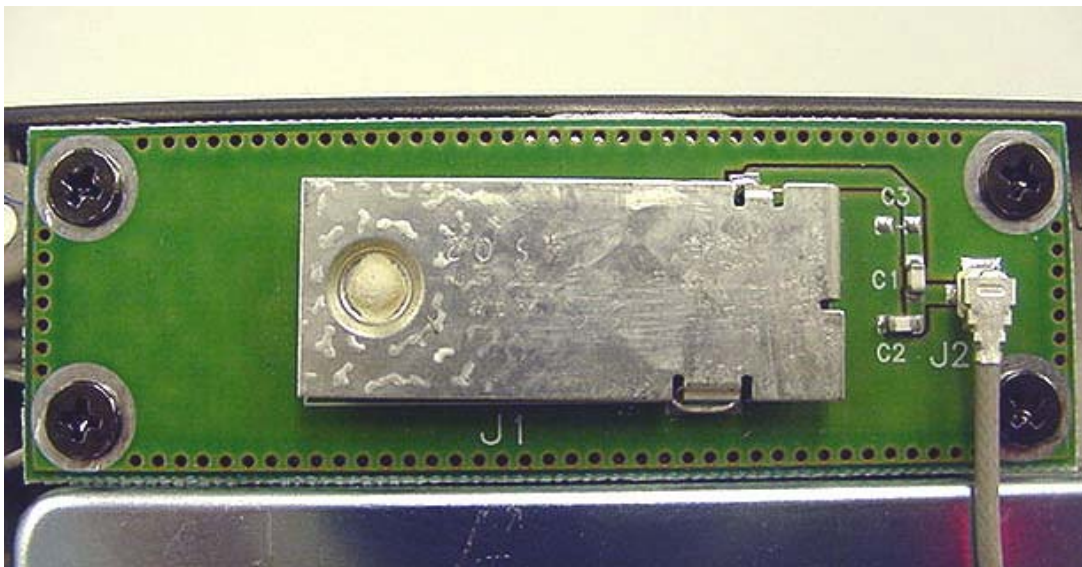

**INTERNAL EUT PHOTOGRAPHS**  
Co-located Bluetooth Module

**INTERNAL EUT PHOTOGRAPHS**  
Internal Antennas for Co-located Cisco MPI-350 Mini-PCI DSSS WLAN Card and Bluetooth Module

**INTERNAL EUT PHOTOGRAPHS**  
Internal Antenna for Co-located Cisco MPI-350 Mini-PCI DSSS WLAN Card and Bluetooth Module

Distance at LCD back-side between dipole antenna feed/swivel-joint and WLAN right-side antenna

Distance at LCD back-side between dipole antenna feed/swivel-joint and Bluetooth left-side antenna

**INTERNAL EUT PHOTOGRAPHS**  
Internal Antenna for Co-located Cisco MPI-350 Mini-PCI DSSS WLAN Card and Bluetooth Module

Back of LCD Display - Left-Side Antenna

Back of LCD Display - Right-Side Antenna

**INTERNAL EUT PHOTOGRAPHS**  
Co-located Cisco MPI-350 Mini-PCI DSSS WLAN Card

**INTERNAL EUT PHOTOGRAPHS**  
Co-located Bluetooth Module