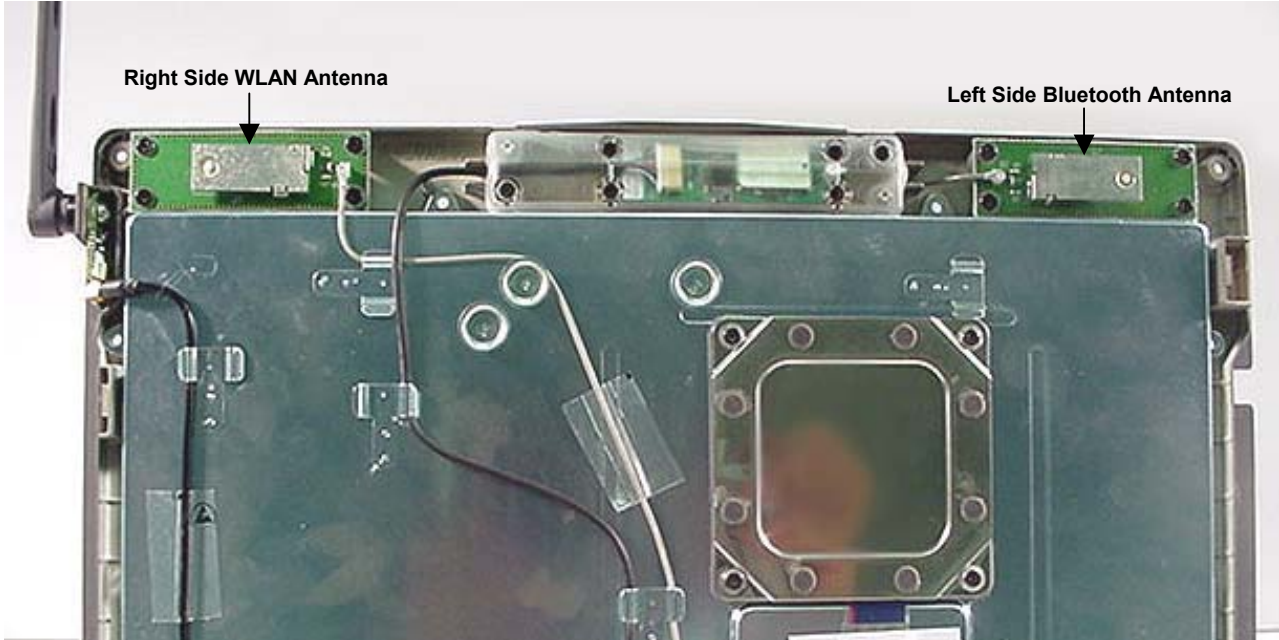

**INTERNAL EUT PHOTOGRAPHS**  
Cradle Contact Board

**INTERNAL EUT PHOTOGRAPHS**  
**Sierra Wireless AirCard 750 PCS GPRS PCMCIA Modem Card**

**INTERNAL EUT PHOTOGRAPHS**  
Sierra Wireless AirCard 750 PCS GPRS PCMCIA Modem Card

**INTERNAL EUT PHOTOGRAPHS**  
Sierra Wireless AirCard 750 PCS GPRS PCMCIA Modem Card

**INTERNAL EUT PHOTOGRAPHS**  
Sierra Wireless AirCard 750 PCS GPRS PCMCIA Modem Card

**INTERNAL EUT PHOTOGRAPHS**  
Co-located Cisco MPI-350 Mini-PCI DSSS WLAN Card

**INTERNAL EUT PHOTOGRAPHS**  
Co-located Bluetooth Module

**INTERNAL EUT PHOTOGRAPHS**  
Internal Antennas for Co-located Cisco MPI-350 Mini-PCI DSSS WLAN Card and Bluetooth Module

**INTERNAL EUT PHOTOGRAPHS**  
Internal Antenna for Co-located Cisco MPI-350 Mini-PCI DSSS WLAN Card and Bluetooth Module

Distance at LCD back-side between dipole antenna feed/swivel-joint and WLAN right-side antenna

Distance at LCD back-side between dipole antenna feed/swivel-joint and Bluetooth left-side antenna

**INTERNAL EUT PHOTOGRAPHS**  
Internal Antenna for Co-located Cisco MPI-350 Mini-PCI DSSS WLAN Card and Bluetooth Module