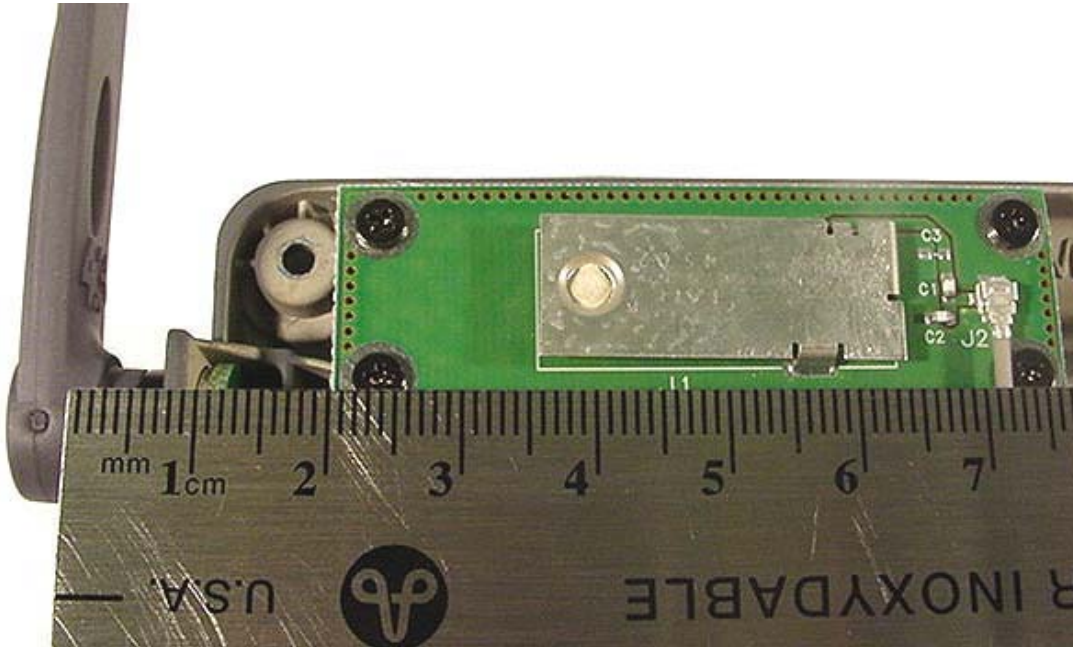

**INTERNAL EUT PHOTOGRAPHS**  
Sierra Wireless AirCard 750 PCS GPRS PCMCIA Modem Card

**INTERNAL EUT PHOTOGRAPHS**  
Sierra Wireless AirCard 750 PCS GPRS PCMCIA Modem Card

**INTERNAL EUT PHOTOGRAPHS**  
Co-located Cisco MPI-350 Mini-PCI DSSS WLAN Card

**INTERNAL EUT PHOTOGRAPHS**  
Co-located Bluetooth Module

**INTERNAL EUT PHOTOGRAPHS**  
Internal Antennas for Co-located Cisco MPI-350 Mini-PCI DSSS WLAN Card and Bluetooth Module

**INTERNAL EUT PHOTOGRAPHS**  
Internal Antenna for Co-located Cisco MPI-350 Mini-PCI DSSS WLAN Card and Bluetooth Module

Distance at LCD back-side between dipole antenna feed/swivel-joint and WLAN right-side antenna

Distance at LCD back-side between dipole antenna feed/swivel-joint and Bluetooth left-side antenna

**INTERNAL EUT PHOTOGRAPHS**  
Internal Antenna for Co-located Cisco MPI-350 Mini-PCI DSSS WLAN Card and Bluetooth Module