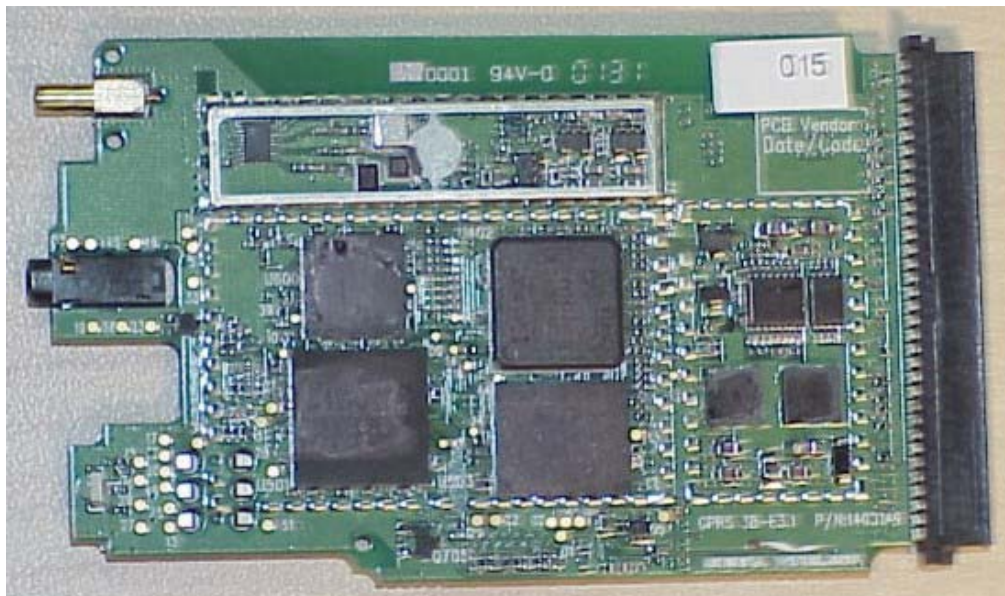

**INTERNAL EUT PHOTOGRAPHS**  
Cradle Contact Board

**INTERNAL EUT PHOTOGRAPHS**  
**Sierra Wireless AirCard 750 PCS GPRS PCMCIA Modem Card**

**INTERNAL EUT PHOTOGRAPHS**  
Sierra Wireless AirCard 750 PCS GPRS PCMCIA Modem Card

**INTERNAL EUT PHOTOGRAPHS**  
Sierra Wireless AirCard 750 PCS GPRS PCMCIA Modem Card

**INTERNAL EUT PHOTOGRAPHS**  
Sierra Wireless AirCard 750 PCS GPRS PCMCIA Modem Card

**INTERNAL EUT PHOTOGRAPHS**  
Co-located Cisco MPI-350 Mini-PCI DSSS WLAN Card

**INTERNAL EUT PHOTOGRAPHS**  
Co-located Bluetooth Module

**INTERNAL EUT PHOTOGRAPHS**  
Internal Antennas for Co-located Cisco MPI-350 Mini-PCI DSSS WLAN Card and Bluetooth Module

**INTERNAL EUT PHOTOGRAPHS**  
Internal Antenna for Co-located Cisco MPI-350 Mini-PCI DSSS WLAN Card and Bluetooth Module

Distance at LCD back-side between dipole antenna feed/swivel-joint and WLAN right-side antenna

Distance at LCD back-side between dipole antenna feed/swivel-joint and Bluetooth left-side antenna

**INTERNAL EUT PHOTOGRAPHS**  
Internal Antenna for Co-located Cisco MPI-350 Mini-PCI DSSS WLAN Card and Bluetooth Module