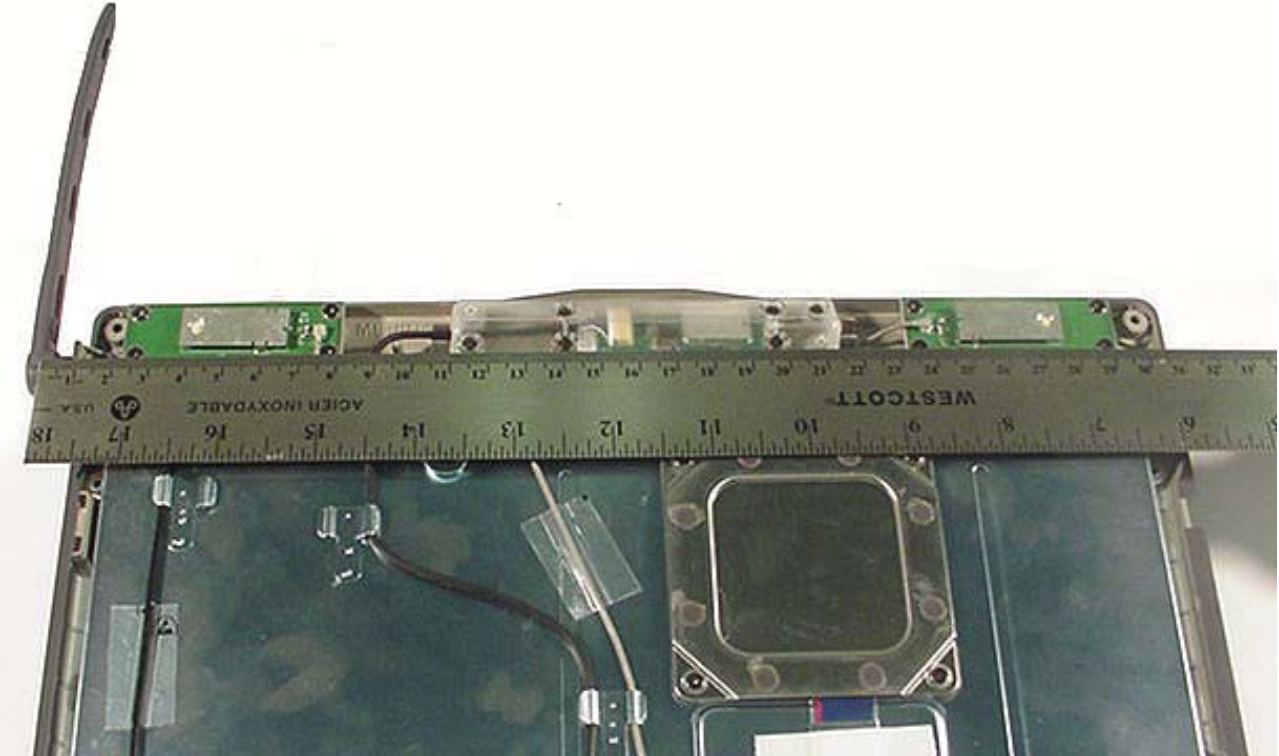

**INTERNAL EUT PHOTOGRAPHS**  
Sierra Wireless AirCard 750 PCS GPRS PCMCIA Modem Card

**INTERNAL EUT PHOTOGRAPHS**  
Sierra Wireless AirCard 750 PCS GPRS PCMCIA Modem Card

**INTERNAL EUT PHOTOGRAPHS**  
Co-located Cisco MPI-350 Mini-PCI DSSS WLAN Card

**INTERNAL EUT PHOTOGRAPHS**  
Co-located Bluetooth Module

**INTERNAL EUT PHOTOGRAPHS**  
Internal Antennas for Co-located Cisco MPI-350 Mini-PCI DSSS WLAN Card and Bluetooth Module

**INTERNAL EUT PHOTOGRAPHS**  
Internal Antenna for Co-located Cisco MPI-350 Mini-PCI DSSS WLAN Card and Bluetooth Module

Distance at LCD back-side between dipole antenna feed/swivel-joint and WLAN right-side antenna

Distance at LCD back-side between dipole antenna feed/swivel-joint and Bluetooth left-side antenna

**INTERNAL EUT PHOTOGRAPHS**  
Internal Antenna for Co-located Cisco MPI-350 Mini-PCI DSSS WLAN Card and Bluetooth Module