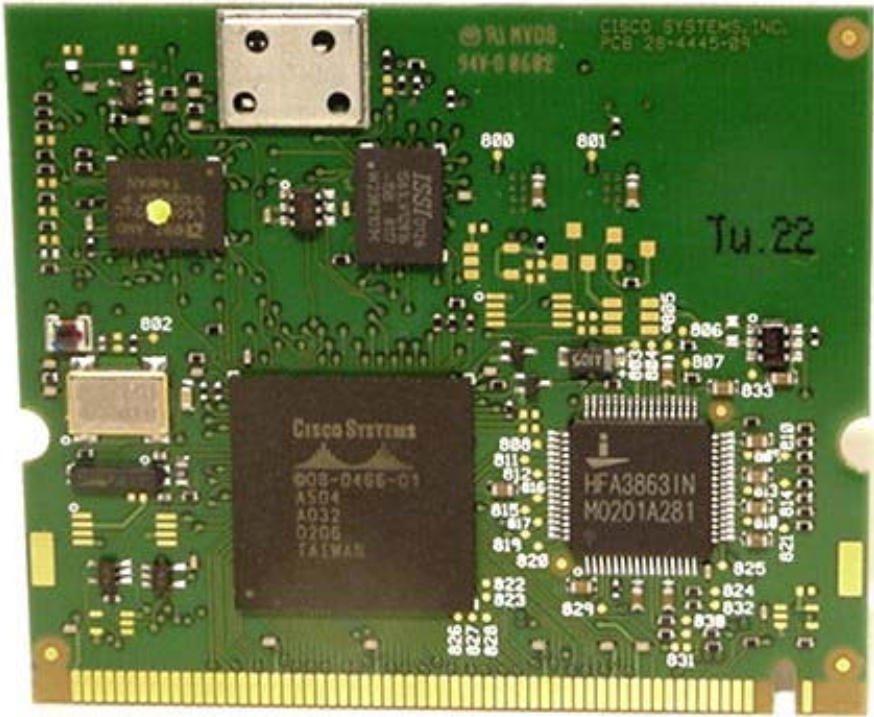

**INTERNAL EUT PHOTOGRAPHS**  
Sierra Wireless AirCard 750 PCS GPRS PCMCIA Modem Card

**INTERNAL EUT PHOTOGRAPHS**  
Sierra Wireless AirCard 750 PCS GPRS PCMCIA Modem Card

**INTERNAL EUT PHOTOGRAPHS**  
Co-located Cisco MPI-350 Mini-PCI DSSS WLAN Card

**INTERNAL EUT PHOTOGRAPHS**  
Co-located Bluetooth Module

**INTERNAL EUT PHOTOGRAPHS**  
Internal Antennas for Co-located Cisco MPI-350 Mini-PCI DSSS WLAN Card and Bluetooth Module

**INTERNAL EUT PHOTOGRAPHS**  
Internal Antenna for Co-located Cisco MPI-350 Mini-PCI DSSS WLAN Card and Bluetooth Module

Distance at LCD back-side between dipole antenna feed/swivel-joint and WLAN right-side antenna

Distance at LCD back-side between dipole antenna feed/swivel-joint and Bluetooth left-side antenna

**INTERNAL EUT PHOTOGRAPHS**  
Internal Antenna for Co-located Cisco MPI-350 Mini-PCI DSSS WLAN Card and Bluetooth Module

Back of LCD Display - Left-Side Antenna

Back of LCD Display - Right-Side Antenna

**INTERNAL EUT PHOTOGRAPHS**  
Co-located Cisco MPI-350 Mini-PCI DSSS WLAN Card

**INTERNAL EUT PHOTOGRAPHS**  
Co-located Bluetooth Module