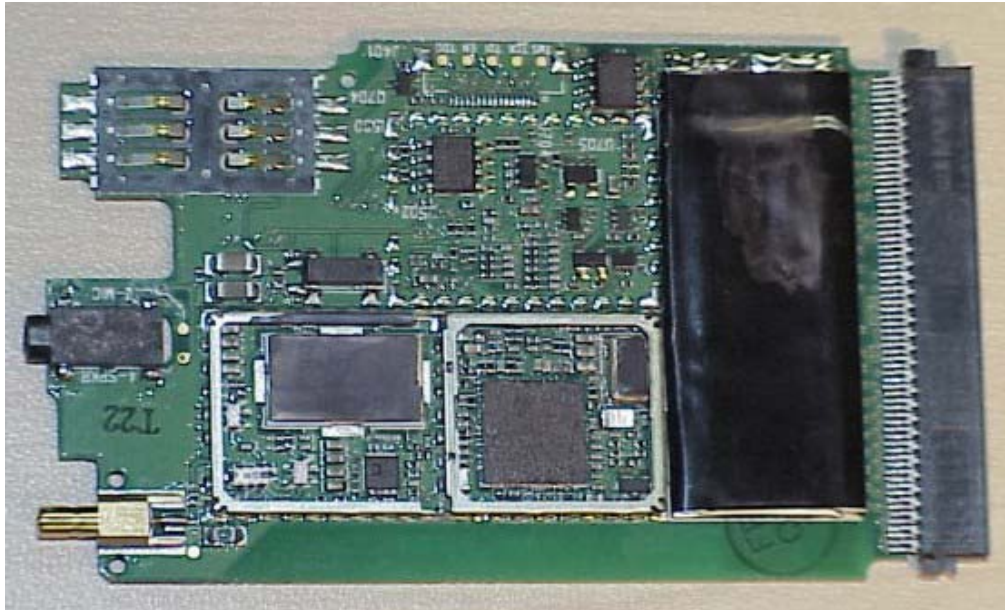

**INTERNAL EUT PHOTOGRAPHS**  
Cradle Contact Board

**INTERNAL EUT PHOTOGRAPHS**  
**Sierra Wireless AirCard 750 PCS GPRS PCMCIA Modem Card**

**INTERNAL EUT PHOTOGRAPHS**  
Sierra Wireless AirCard 750 PCS GPRS PCMCIA Modem Card

**INTERNAL EUT PHOTOGRAPHS**  
Sierra Wireless AirCard 750 PCS GPRS PCMCIA Modem Card

**INTERNAL EUT PHOTOGRAPHS**  
Sierra Wireless AirCard 750 PCS GPRS PCMCIA Modem Card

**INTERNAL EUT PHOTOGRAPHS**  
Co-located Cisco MPI-350 Mini-PCI DSSS WLAN Card

**INTERNAL EUT PHOTOGRAPHS**  
Co-located Bluetooth Module

**INTERNAL EUT PHOTOGRAPHS**  
Internal Antennas for Co-located Cisco MPI-350 Mini-PCI DSSS WLAN Card and Bluetooth Module

**INTERNAL EUT PHOTOGRAPHS**  
Internal Antenna for Co-located Cisco MPI-350 Mini-PCI DSSS WLAN Card and Bluetooth Module

Distance at LCD back-side between dipole antenna feed/swivel-joint and WLAN right-side antenna

Distance at LCD back-side between dipole antenna feed/swivel-joint and Bluetooth left-side antenna

**INTERNAL EUT PHOTOGRAPHS**  
Internal Antenna for Co-located Cisco MPI-350 Mini-PCI DSSS WLAN Card and Bluetooth Module