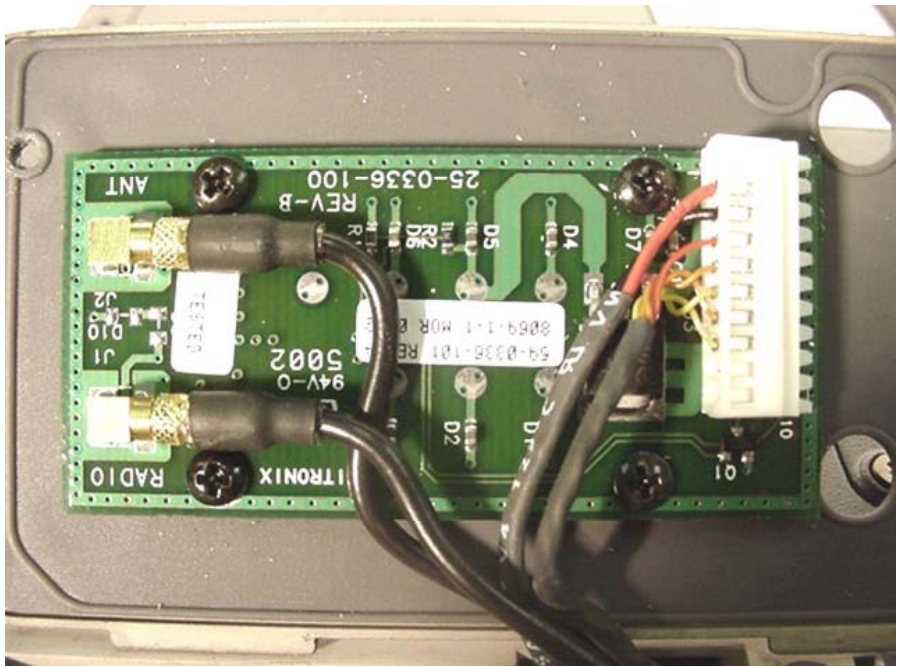

**INTERNAL EUT PHOTOGRAPHS**  
Cradle Contact Board

**INTERNAL EUT PHOTOGRAPHS**  
**Sierra Wireless AirCard 750 PCS GPRS PCMCIA Modem Card**

**INTERNAL EUT PHOTOGRAPHS**  
Sierra Wireless AirCard 750 PCS GPRS PCMCIA Modem Card

**INTERNAL EUT PHOTOGRAPHS**  
Sierra Wireless AirCard 750 PCS GPRS PCMCIA Modem Card

**INTERNAL EUT PHOTOGRAPHS**  
Sierra Wireless AirCard 750 PCS GPRS PCMCIA Modem Card

**INTERNAL EUT PHOTOGRAPHS**  
Co-located Cisco MPI-350 Mini-PCI DSSS WLAN Card

**INTERNAL EUT PHOTOGRAPHS**  
Co-located Bluetooth Module

**INTERNAL EUT PHOTOGRAPHS**  
Internal Antennas for Co-located Cisco MPI-350 Mini-PCI DSSS WLAN Card and Bluetooth Module

**INTERNAL EUT PHOTOGRAPHS**  
Internal Antenna for Co-located Cisco MPI-350 Mini-PCI DSSS WLAN Card and Bluetooth Module

Distance at LCD back-side between dipole antenna feed/swivel-joint and WLAN right-side antenna

Distance at LCD back-side between dipole antenna feed/swivel-joint and Bluetooth left-side antenna

**INTERNAL EUT PHOTOGRAPHS**  
Internal Antenna for Co-located Cisco MPI-350 Mini-PCI DSSS WLAN Card and Bluetooth Module