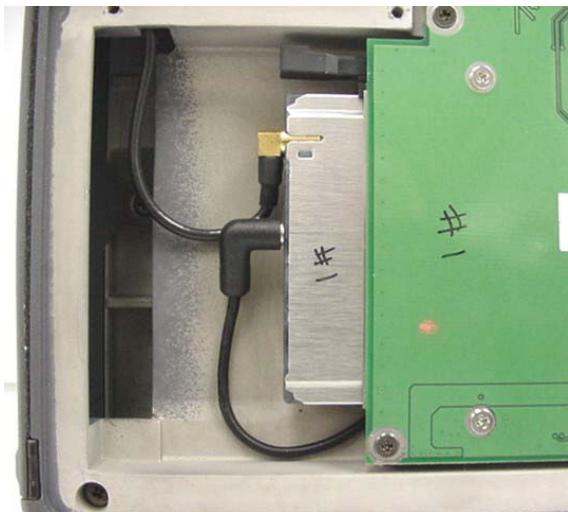

**INTERNAL EUT PHOTOGRAPHS**  
Cradle Contact Board

**INTERNAL EUT PHOTOGRAPHS**  
**Sierra Wireless AirCard 750 PCS GPRS PCMCIA Modem Card**

**INTERNAL EUT PHOTOGRAPHS**  
Sierra Wireless AirCard 750 PCS GPRS PCMCIA Modem Card

**INTERNAL EUT PHOTOGRAPHS**  
Sierra Wireless AirCard 750 PCS GPRS PCMCIA Modem Card

**INTERNAL EUT PHOTOGRAPHS**  
Sierra Wireless AirCard 750 PCS GPRS PCMCIA Modem Card

**INTERNAL EUT PHOTOGRAPHS**  
Co-located Cisco MPI-350 Mini-PCI DSSS WLAN Card

**INTERNAL EUT PHOTOGRAPHS**  
Co-located Bluetooth Module

**INTERNAL EUT PHOTOGRAPHS**  
Internal Antennas for Co-located Cisco MPI-350 Mini-PCI DSSS WLAN Card and Bluetooth Module

**INTERNAL EUT PHOTOGRAPHS**  
Internal Antenna for Co-located Cisco MPI-350 Mini-PCI DSSS WLAN Card and Bluetooth Module

Distance at LCD back-side between dipole antenna feed/swivel-joint and WLAN right-side antenna

Distance at LCD back-side between dipole antenna feed/swivel-joint and Bluetooth left-side antenna

**INTERNAL EUT PHOTOGRAPHS**  
Internal Antenna for Co-located Cisco MPI-350 Mini-PCI DSSS WLAN Card and Bluetooth Module