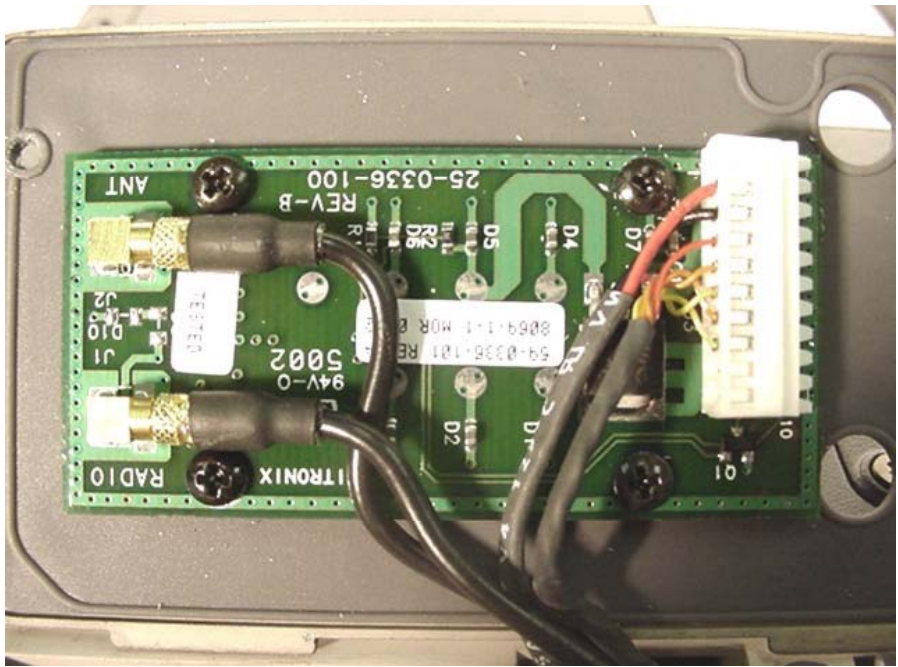

INTERNAL EUT PHOTOGRAPHS
Cradle Contact Board

INTERNAL EUT PHOTOGRAPHS
Sierra Wireless AirCard 750 PCS GPRS PCMCIA Modem Card

INTERNAL EUT PHOTOGRAPHS
Sierra Wireless AirCard 750 PCS GPRS PCMCIA Modem Card

INTERNAL EUT PHOTOGRAPHS
Sierra Wireless AirCard 750 PCS GPRS PCMCIA Modem Card

INTERNAL EUT PHOTOGRAPHS
Sierra Wireless AirCard 750 PCS GPRS PCMCIA Modem Card

INTERNAL EUT PHOTOGRAPHS
Co-located Cisco MPI-350 Mini-PCI DSSS WLAN Card

INTERNAL EUT PHOTOGRAPHS
Co-located Bluetooth Transmitter

INTERNAL EUT PHOTOGRAPHS
Internal Antennas for Co-located Cisco MPI-350 Mini-PCI DSSS WLAN Card and Bluetooth Transmitter

INTERNAL EUT PHOTOGRAPHS
Internal Antenna for Co-located Cisco MPI-350 Mini-PCI DSSS WLAN Card and Bluetooth Transmitter

Distance at LCD back-side between dipole antenna feed/swivel-joint and WLAN right-side antenna

Distance at LCD back-side between dipole antenna feed/swivel-joint and Bluetooth left-side antenna

INTERNAL EUT PHOTOGRAPHS
Internal Antenna for Co-located Cisco MPI-350 Mini-PCI DSSS WLAN Card and Bluetooth Transmitter