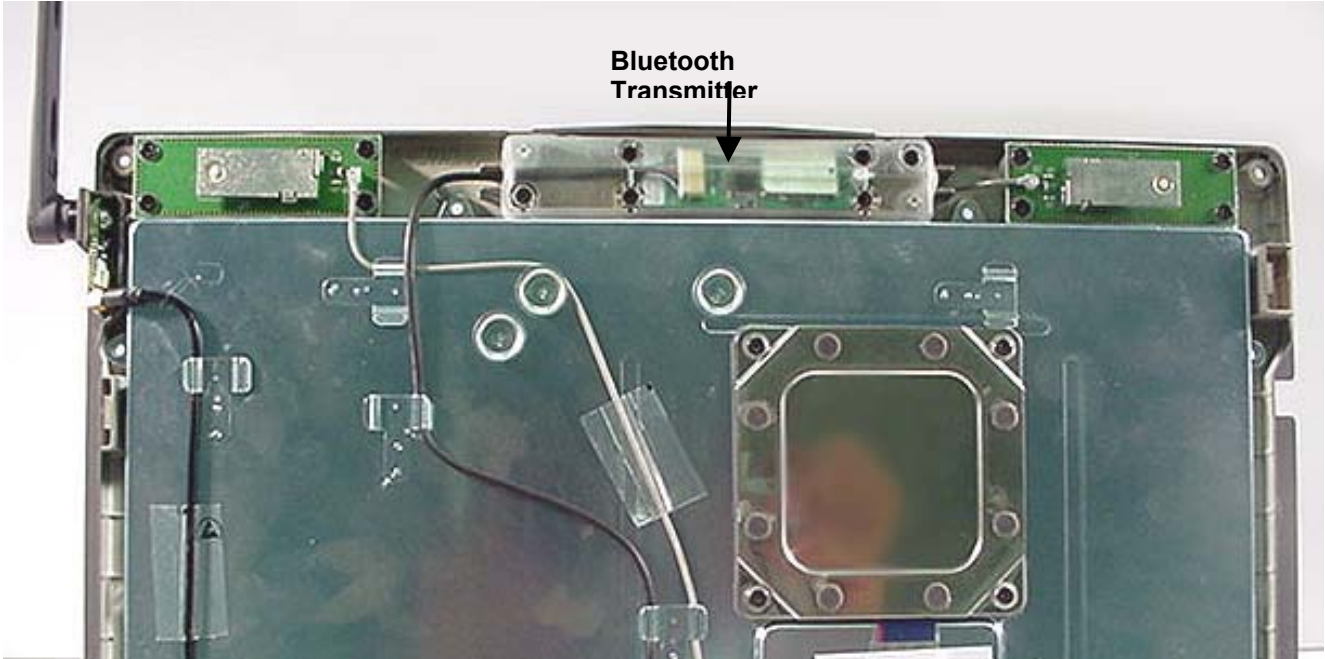

INTERNAL EUT PHOTOGRAPHS
Sierra Wireless AirCard 750 PCS GPRS PCMCIA Modem Card

INTERNAL EUT PHOTOGRAPHS
Sierra Wireless AirCard 750 PCS GPRS PCMCIA Modem Card

INTERNAL EUT PHOTOGRAPHS
Co-located Cisco MPI-350 Mini-PCI DSSS WLAN Card

INTERNAL EUT PHOTOGRAPHS
Co-located Bluetooth Transmitter

INTERNAL EUT PHOTOGRAPHS
Internal Antennas for Co-located Cisco MPI-350 Mini-PCI DSSS WLAN Card and Bluetooth Transmitter

INTERNAL EUT PHOTOGRAPHS
Internal Antenna for Co-located Cisco MPI-350 Mini-PCI DSSS WLAN Card and Bluetooth Transmitter

Distance at LCD back-side between dipole antenna feed/swivel-joint and WLAN right-side antenna

Distance at LCD back-side between dipole antenna feed/swivel-joint and Bluetooth left-side antenna

INTERNAL EUT PHOTOGRAPHS
Internal Antenna for Co-located Cisco MPI-350 Mini-PCI DSSS WLAN Card and Bluetooth Transmitter

Back of LCD Display - Left-Side Antenna

Back of LCD Display - Right-Side Antenna

INTERNAL EUT PHOTOGRAPHS
Co-located Cisco MPI-350 Mini-PCI DSSS WLAN Card

INTERNAL EUT PHOTOGRAPHS
Co-located Bluetooth Transmitter