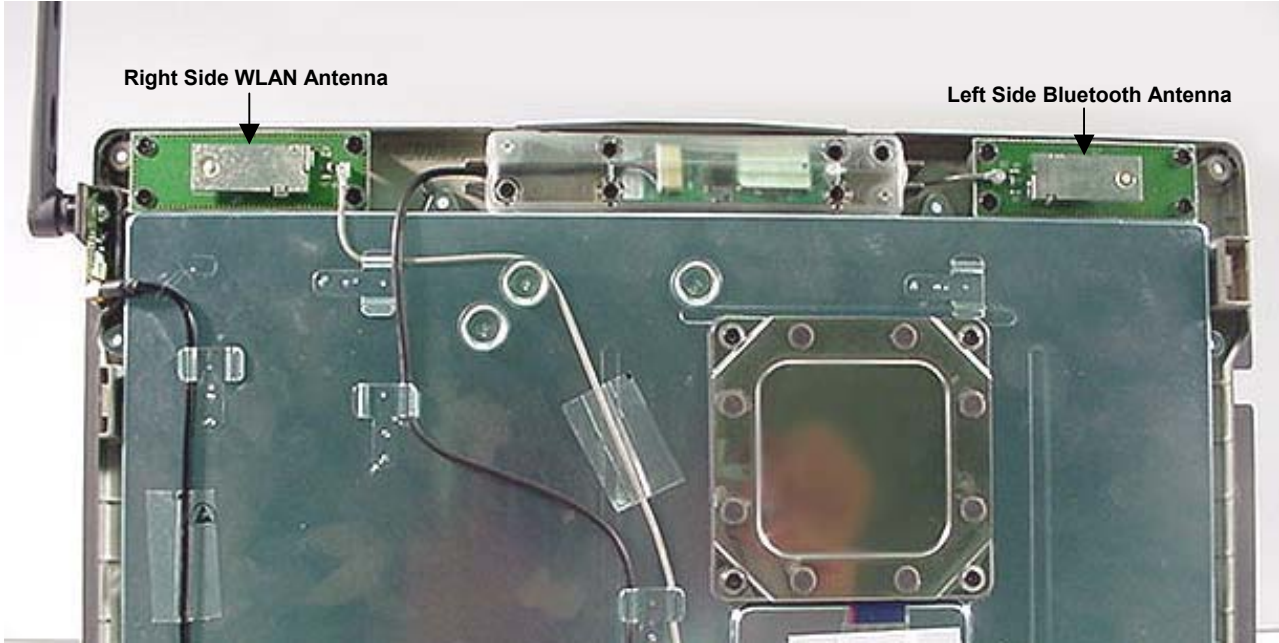

INTERNAL EUT PHOTOGRAPHS
Sierra Wireless AirCard 750 PCS GPRS PCMCIA Modem Card

INTERNAL EUT PHOTOGRAPHS
Sierra Wireless AirCard 750 PCS GPRS PCMCIA Modem Card

INTERNAL EUT PHOTOGRAPHS
Co-located Cisco MPI-350 Mini-PCI DSSS WLAN Card

INTERNAL EUT PHOTOGRAPHS
Co-located Bluetooth Transmitter

INTERNAL EUT PHOTOGRAPHS
Internal Antennas for Co-located Cisco MPI-350 Mini-PCI DSSS WLAN Card and Bluetooth Transmitter

INTERNAL EUT PHOTOGRAPHS
Internal Antenna for Co-located Cisco MPI-350 Mini-PCI DSSS WLAN Card and Bluetooth Transmitter

Distance at LCD back-side between dipole antenna feed/swivel-joint and WLAN right-side antenna

Distance at LCD back-side between dipole antenna feed/swivel-joint and Bluetooth left-side antenna

INTERNAL EUT PHOTOGRAPHS
Internal Antenna for Co-located Cisco MPI-350 Mini-PCI DSSS WLAN Card and Bluetooth Transmitter

Back of LCD Display - Left-Side Antenna

Back of LCD Display - Right-Side Antenna

INTERNAL EUT PHOTOGRAPHS
Co-located Cisco MPI-350 Mini-PCI DSSS WLAN Card

INTERNAL EUT PHOTOGRAPHS
Co-located Bluetooth Transmitter