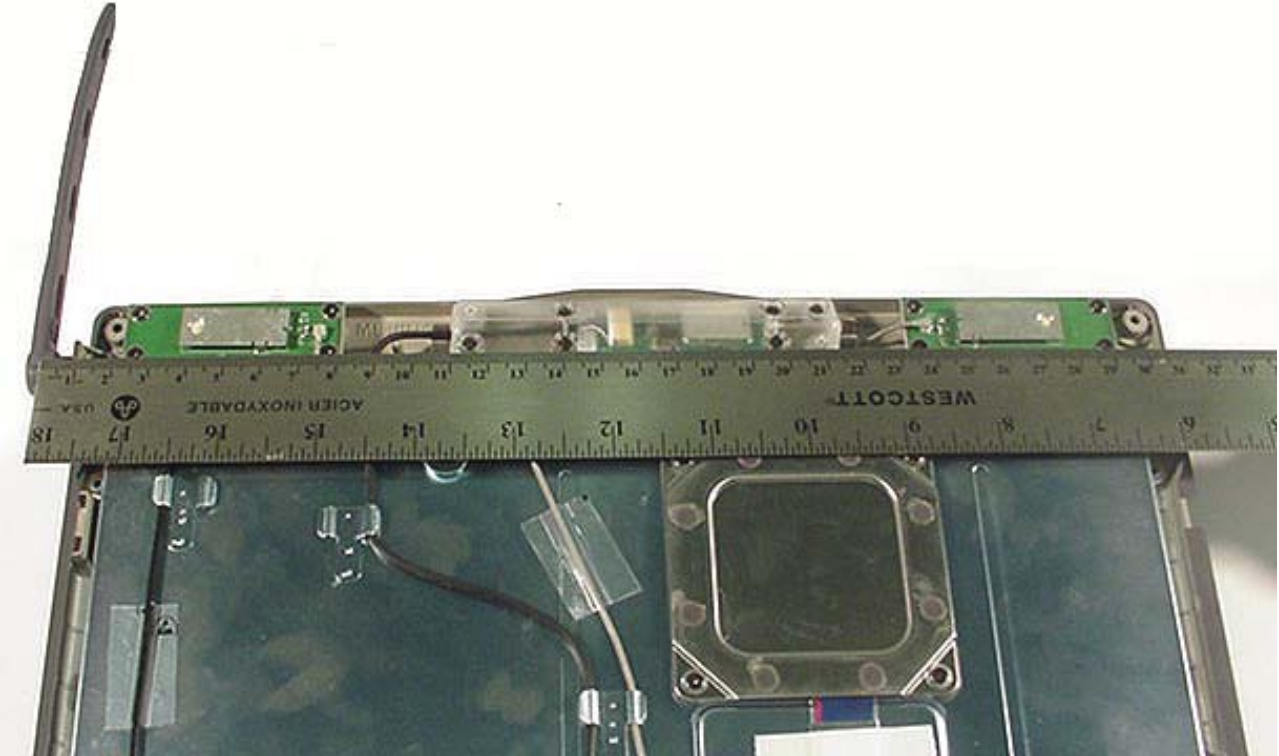

INTERNAL EUT PHOTOGRAPHS
Sierra Wireless AirCard 750 PCS GPRS PCMCIA Modem Card

INTERNAL EUT PHOTOGRAPHS
Sierra Wireless AirCard 750 PCS GPRS PCMCIA Modem Card

INTERNAL EUT PHOTOGRAPHS
Co-located Cisco MPI-350 Mini-PCI DSSS WLAN Card

INTERNAL EUT PHOTOGRAPHS
Co-located Bluetooth Transmitter

INTERNAL EUT PHOTOGRAPHS
Internal Antennas for Co-located Cisco MPI-350 Mini-PCI DSSS WLAN Card and Bluetooth Transmitter

INTERNAL EUT PHOTOGRAPHS
Internal Antenna for Co-located Cisco MPI-350 Mini-PCI DSSS WLAN Card and Bluetooth Transmitter

Distance at LCD back-side between dipole antenna feed/swivel-joint and WLAN right-side antenna

Distance at LCD back-side between dipole antenna feed/swivel-joint and Bluetooth left-side antenna

INTERNAL EUT PHOTOGRAPHS
Internal Antenna for Co-located Cisco MPI-350 Mini-PCI DSSS WLAN Card and Bluetooth Transmitter