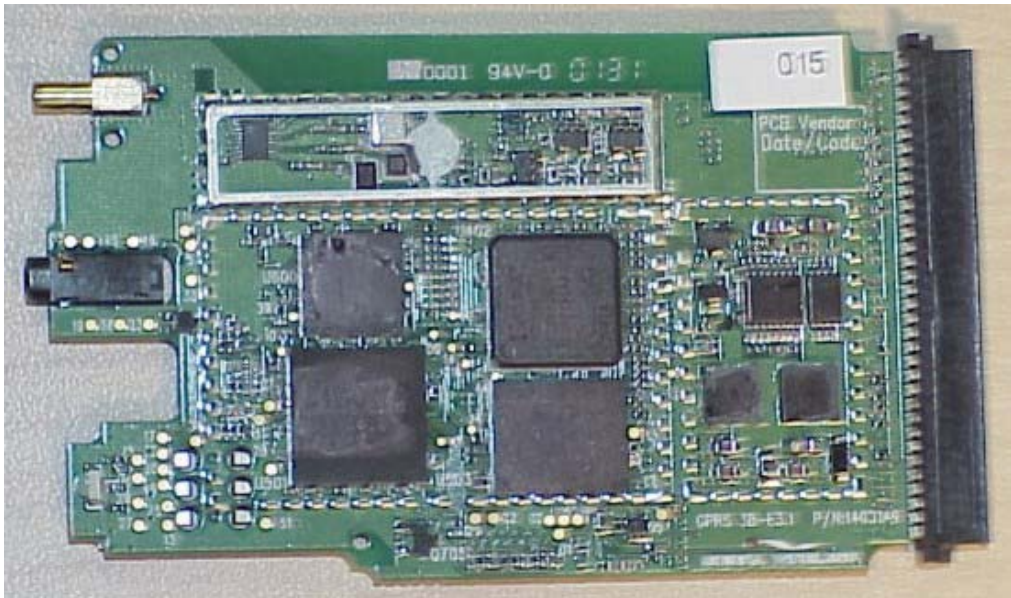

INTERNAL EUT PHOTOGRAPHS
Cradle Contact Board

INTERNAL EUT PHOTOGRAPHS
Sierra Wireless AirCard 750 PCS GPRS PCMCIA Modem Card

INTERNAL EUT PHOTOGRAPHS
Sierra Wireless AirCard 750 PCS GPRS PCMCIA Modem Card

INTERNAL EUT PHOTOGRAPHS
Sierra Wireless AirCard 750 PCS GPRS PCMCIA Modem Card

INTERNAL EUT PHOTOGRAPHS
Sierra Wireless AirCard 750 PCS GPRS PCMCIA Modem Card

INTERNAL EUT PHOTOGRAPHS
Co-located Cisco MPI-350 Mini-PCI DSSS WLAN Card

INTERNAL EUT PHOTOGRAPHS
Co-located Bluetooth Transmitter

INTERNAL EUT PHOTOGRAPHS
Internal Antennas for Co-located Cisco MPI-350 Mini-PCI DSSS WLAN Card and Bluetooth Transmitter

INTERNAL EUT PHOTOGRAPHS
Internal Antenna for Co-located Cisco MPI-350 Mini-PCI DSSS WLAN Card and Bluetooth Transmitter

Distance at LCD back-side between dipole antenna feed/swivel-joint and WLAN right-side antenna

Distance at LCD back-side between dipole antenna feed/swivel-joint and Bluetooth left-side antenna

INTERNAL EUT PHOTOGRAPHS
Internal Antenna for Co-located Cisco MPI-350 Mini-PCI DSSS WLAN Card and Bluetooth Transmitter