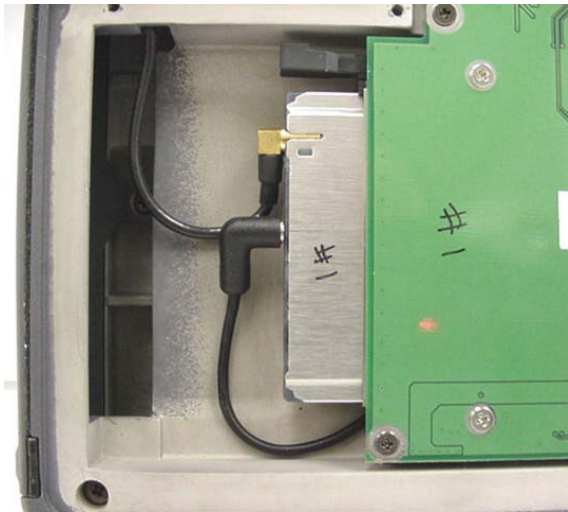

INTERNAL EUT PHOTOGRAPHS
Cradle Contact Board

INTERNAL EUT PHOTOGRAPHS
Sierra Wireless AirCard 750 PCS GPRS PCMCIA Modem Card

INTERNAL EUT PHOTOGRAPHS
Sierra Wireless AirCard 750 PCS GPRS PCMCIA Modem Card

INTERNAL EUT PHOTOGRAPHS
Sierra Wireless AirCard 750 PCS GPRS PCMCIA Modem Card

INTERNAL EUT PHOTOGRAPHS
Sierra Wireless AirCard 750 PCS GPRS PCMCIA Modem Card

INTERNAL EUT PHOTOGRAPHS
Co-located Cisco MPI-350 Mini-PCI DSSS WLAN Card

INTERNAL EUT PHOTOGRAPHS
Co-located Bluetooth Transmitter

INTERNAL EUT PHOTOGRAPHS
Internal Antennas for Co-located Cisco MPI-350 Mini-PCI DSSS WLAN Card and Bluetooth Transmitter

INTERNAL EUT PHOTOGRAPHS
Internal Antenna for Co-located Cisco MPI-350 Mini-PCI DSSS WLAN Card and Bluetooth Transmitter

Distance at LCD back-side between dipole antenna feed/swivel-joint and WLAN right-side antenna

Distance at LCD back-side between dipole antenna feed/swivel-joint and Bluetooth left-side antenna

INTERNAL EUT PHOTOGRAPHS
Internal Antenna for Co-located Cisco MPI-350 Mini-PCI DSSS WLAN Card and Bluetooth Transmitter