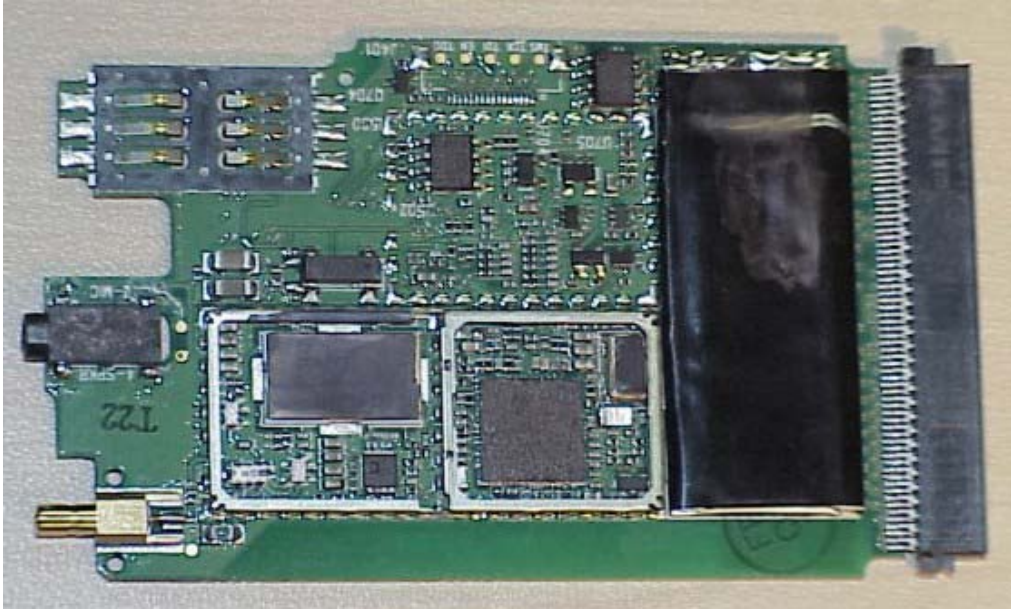

INTERNAL EUT PHOTOGRAPHS
Cradle Contact Board

INTERNAL EUT PHOTOGRAPHS
Sierra Wireless AirCard 750 PCS GPRS PCMCIA Modem Card

INTERNAL EUT PHOTOGRAPHS
Sierra Wireless AirCard 750 PCS GPRS PCMCIA Modem Card

INTERNAL EUT PHOTOGRAPHS
Sierra Wireless AirCard 750 PCS GPRS PCMCIA Modem Card

INTERNAL EUT PHOTOGRAPHS
Sierra Wireless AirCard 750 PCS GPRS PCMCIA Modem Card

INTERNAL EUT PHOTOGRAPHS
Co-located Cisco MPI-350 Mini-PCI DSSS WLAN Card

INTERNAL EUT PHOTOGRAPHS
Co-located Bluetooth Transmitter

INTERNAL EUT PHOTOGRAPHS
Internal Antennas for Co-located Cisco MPI-350 Mini-PCI DSSS WLAN Card and Bluetooth Transmitter

INTERNAL EUT PHOTOGRAPHS
Internal Antenna for Co-located Cisco MPI-350 Mini-PCI DSSS WLAN Card and Bluetooth Transmitter

Distance at LCD back-side between dipole antenna feed/swivel-joint and WLAN right-side antenna

Distance at LCD back-side between dipole antenna feed/swivel-joint and Bluetooth left-side antenna

INTERNAL EUT PHOTOGRAPHS
Internal Antenna for Co-located Cisco MPI-350 Mini-PCI DSSS WLAN Card and Bluetooth Transmitter