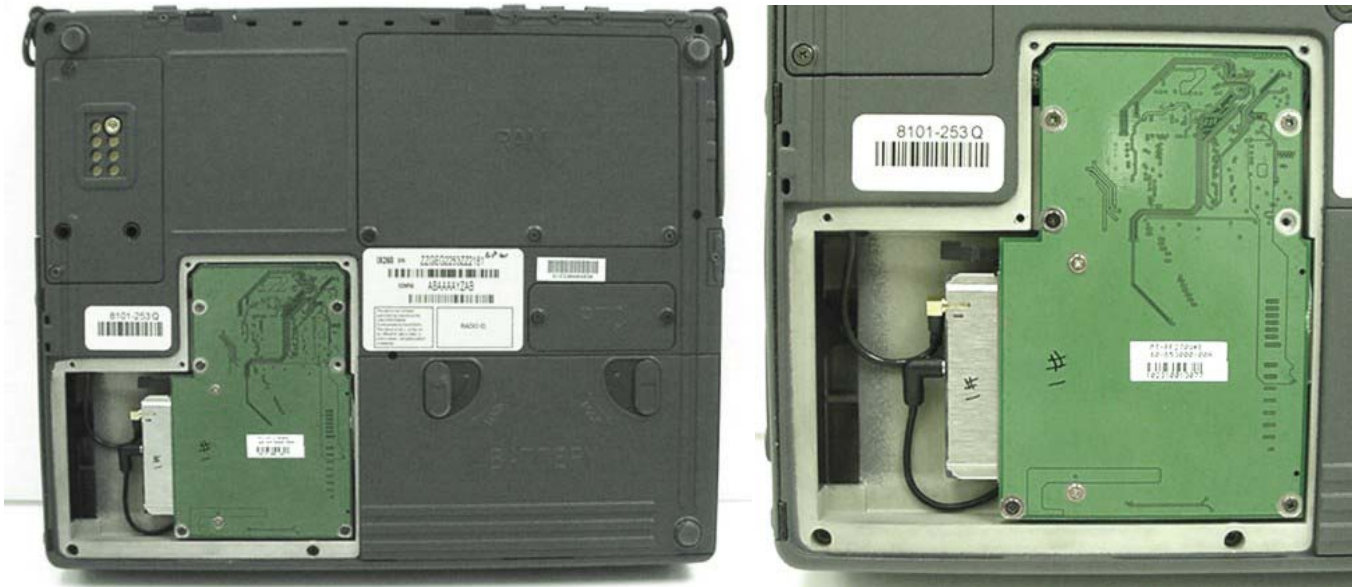

INTERNAL EUT PHOTOGRAPHS
Cradle Contact Board

INTERNAL EUT PHOTOGRAPHS
Sierra Wireless AirCard 750 PCS GPRS PCMCIA Modem Card

INTERNAL EUT PHOTOGRAPHS
Sierra Wireless AirCard 750 PCS GPRS PCMCIA Modem Card

INTERNAL EUT PHOTOGRAPHS
Sierra Wireless AirCard 750 PCS GPRS PCMCIA Modem Card

INTERNAL EUT PHOTOGRAPHS
Sierra Wireless AirCard 750 PCS GPRS PCMCIA Modem Card

INTERNAL EUT PHOTOGRAPHS
Co-located Cisco MPI-350 Mini-PCI DSSS WLAN Card

INTERNAL EUT PHOTOGRAPHS
Co-located Bluetooth Transmitter

INTERNAL EUT PHOTOGRAPHS
Internal Antennas for Co-located Cisco MPI-350 Mini-PCI DSSS WLAN Card and Bluetooth Transmitter

INTERNAL EUT PHOTOGRAPHS
Internal Antenna for Co-located Cisco MPI-350 Mini-PCI DSSS WLAN Card and Bluetooth Transmitter

Distance at LCD back-side between dipole antenna feed/swivel-joint and WLAN right-side antenna

Distance at LCD back-side between dipole antenna feed/swivel-joint and Bluetooth left-side antenna

INTERNAL EUT PHOTOGRAPHS
Internal Antenna for Co-located Cisco MPI-350 Mini-PCI DSSS WLAN Card and Bluetooth Transmitter