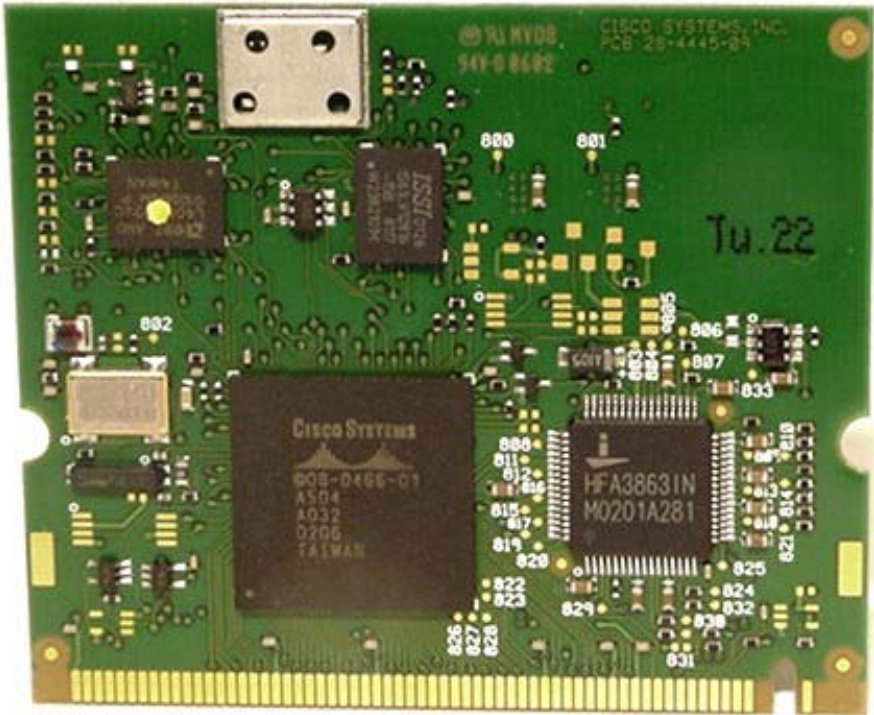

INTERNAL EUT PHOTOGRAPHS
Sierra Wireless AirCard 750 PCS GPRS PCMCIA Modem Card

INTERNAL EUT PHOTOGRAPHS
Sierra Wireless AirCard 750 PCS GPRS PCMCIA Modem Card

INTERNAL EUT PHOTOGRAPHS
Co-located Cisco MPI-350 Mini-PCI DSSS WLAN Card

INTERNAL EUT PHOTOGRAPHS
Co-located Bluetooth Transmitter

INTERNAL EUT PHOTOGRAPHS
Internal Antennas for Co-located Cisco MPI-350 Mini-PCI DSSS WLAN Card and Bluetooth Transmitter

INTERNAL EUT PHOTOGRAPHS
Internal Antenna for Co-located Cisco MPI-350 Mini-PCI DSSS WLAN Card and Bluetooth Transmitter

Distance at LCD back-side between dipole antenna feed/swivel-joint and WLAN right-side antenna

Distance at LCD back-side between dipole antenna feed/swivel-joint and Bluetooth left-side antenna

INTERNAL EUT PHOTOGRAPHS
Internal Antenna for Co-located Cisco MPI-350 Mini-PCI DSSS WLAN Card and Bluetooth Transmitter

Back of LCD Display - Left-Side Antenna

Back of LCD Display - Right-Side Antenna

INTERNAL EUT PHOTOGRAPHS
Co-located Cisco MPI-350 Mini-PCI DSSS WLAN Card

INTERNAL EUT PHOTOGRAPHS
Co-located Bluetooth Transmitter