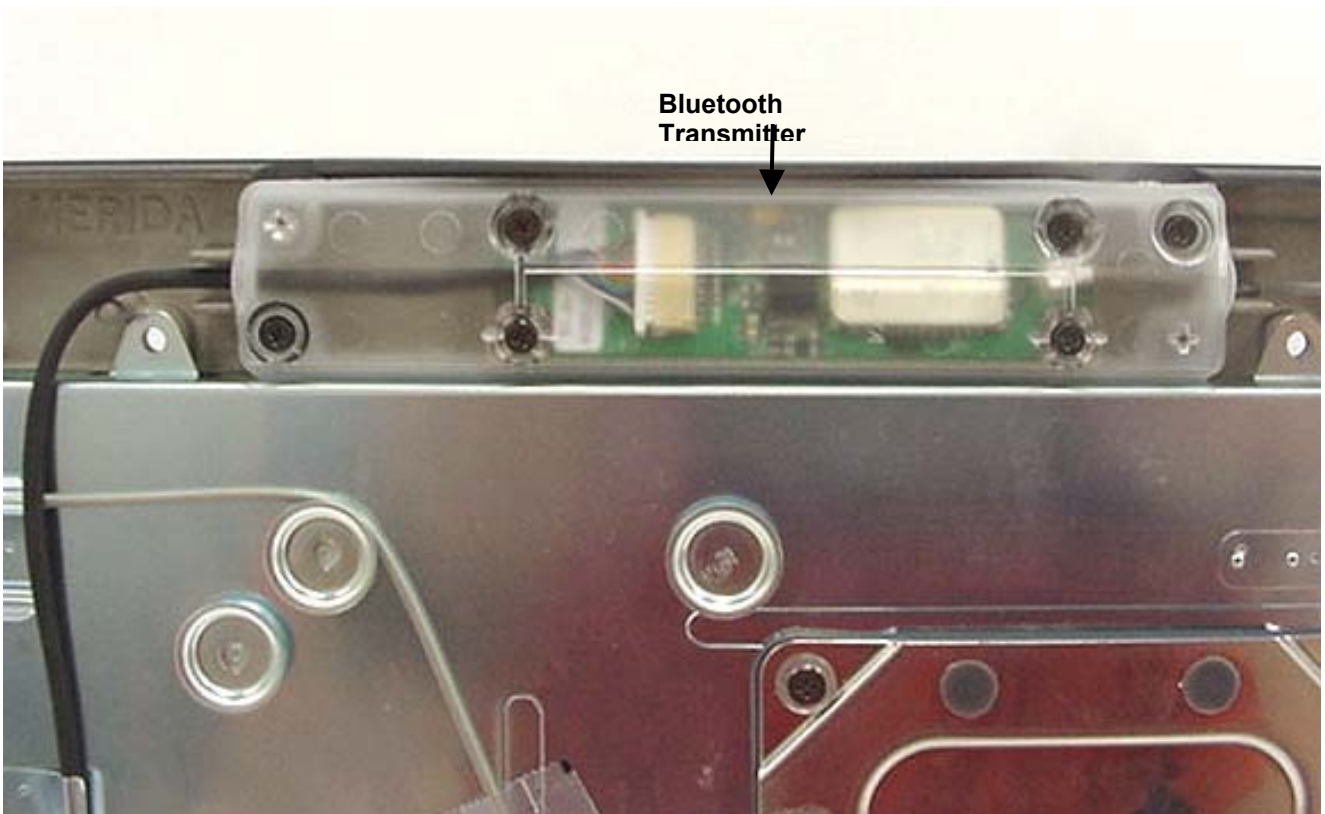

INTERNAL EUT PHOTOGRAPHS
Sierra Wireless AirCard 750 PCS GPRS PCMCIA Modem Card

INTERNAL EUT PHOTOGRAPHS
Sierra Wireless AirCard 750 PCS GPRS PCMCIA Modem Card

INTERNAL EUT PHOTOGRAPHS
Co-located Cisco MPI-350 Mini-PCI DSSS WLAN Card

INTERNAL EUT PHOTOGRAPHS
Co-located Bluetooth Transmitter

INTERNAL EUT PHOTOGRAPHS
Internal Antennas for Co-located Cisco MPI-350 Mini-PCI DSSS WLAN Card and Bluetooth Transmitter

INTERNAL EUT PHOTOGRAPHS
Internal Antenna for Co-located Cisco MPI-350 Mini-PCI DSSS WLAN Card and Bluetooth Transmitter

Distance at LCD back-side between dipole antenna feed/swivel-joint and WLAN right-side antenna

Distance at LCD back-side between dipole antenna feed/swivel-joint and Bluetooth left-side antenna

INTERNAL EUT PHOTOGRAPHS
Internal Antenna for Co-located Cisco MPI-350 Mini-PCI DSSS WLAN Card and Bluetooth Transmitter

Back of LCD Display - Left-Side Antenna

Back of LCD Display - Right-Side Antenna

INTERNAL EUT PHOTOGRAPHS
Co-located Cisco MPI-350 Mini-PCI DSSS WLAN Card

INTERNAL EUT PHOTOGRAPHS
Co-located Bluetooth Transmitter