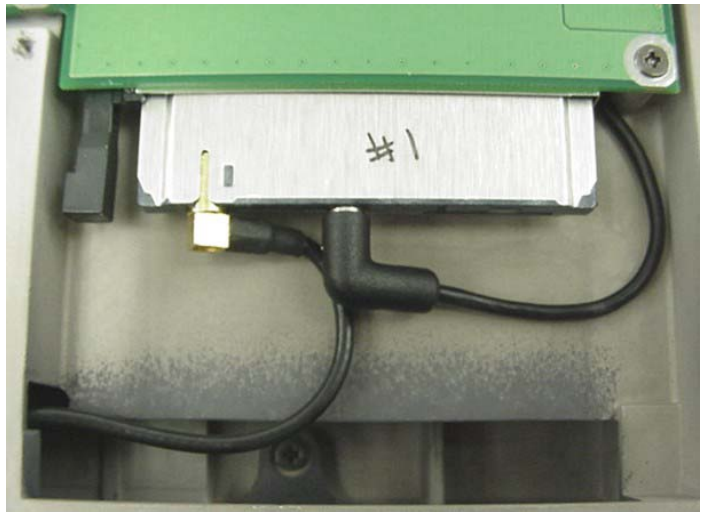

INTERNAL EUT PHOTOGRAPHS
Cradle Contact Board

INTERNAL EUT PHOTOGRAPHS
Sierra Wireless AirCard 750 PCS GPRS PCMCIA Modem Card

INTERNAL EUT PHOTOGRAPHS
Sierra Wireless AirCard 750 PCS GPRS PCMCIA Modem Card

INTERNAL EUT PHOTOGRAPHS
Sierra Wireless AirCard 750 PCS GPRS PCMCIA Modem Card

INTERNAL EUT PHOTOGRAPHS
Sierra Wireless AirCard 750 PCS GPRS PCMCIA Modem Card

INTERNAL EUT PHOTOGRAPHS
Co-located Cisco MPI-350 Mini-PCI DSSS WLAN Card

INTERNAL EUT PHOTOGRAPHS
Co-located Bluetooth Transmitter

INTERNAL EUT PHOTOGRAPHS
Internal Antennas for Co-located Cisco MPI-350 Mini-PCI DSSS WLAN Card and Bluetooth Transmitter

INTERNAL EUT PHOTOGRAPHS
Internal Antenna for Co-located Cisco MPI-350 Mini-PCI DSSS WLAN Card and Bluetooth Transmitter

Distance at LCD back-side between dipole antenna feed/swivel-joint and WLAN right-side antenna

Distance at LCD back-side between dipole antenna feed/swivel-joint and Bluetooth left-side antenna

INTERNAL EUT PHOTOGRAPHS
Internal Antenna for Co-located Cisco MPI-350 Mini-PCI DSSS WLAN Card and Bluetooth Transmitter