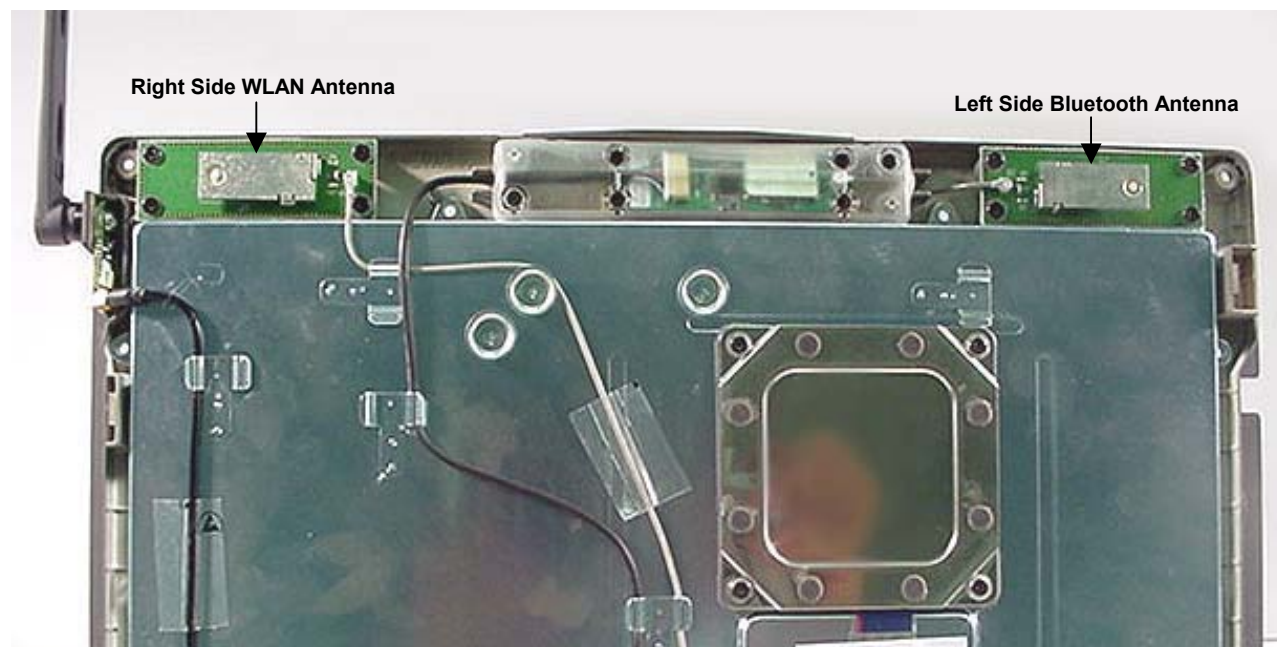

Bluetooth Transmitter

Bluetooth Transmitter

Distance at LCD back-side between dipole antenna feed/swivel-joint and WLAN and Bluetooth antennas