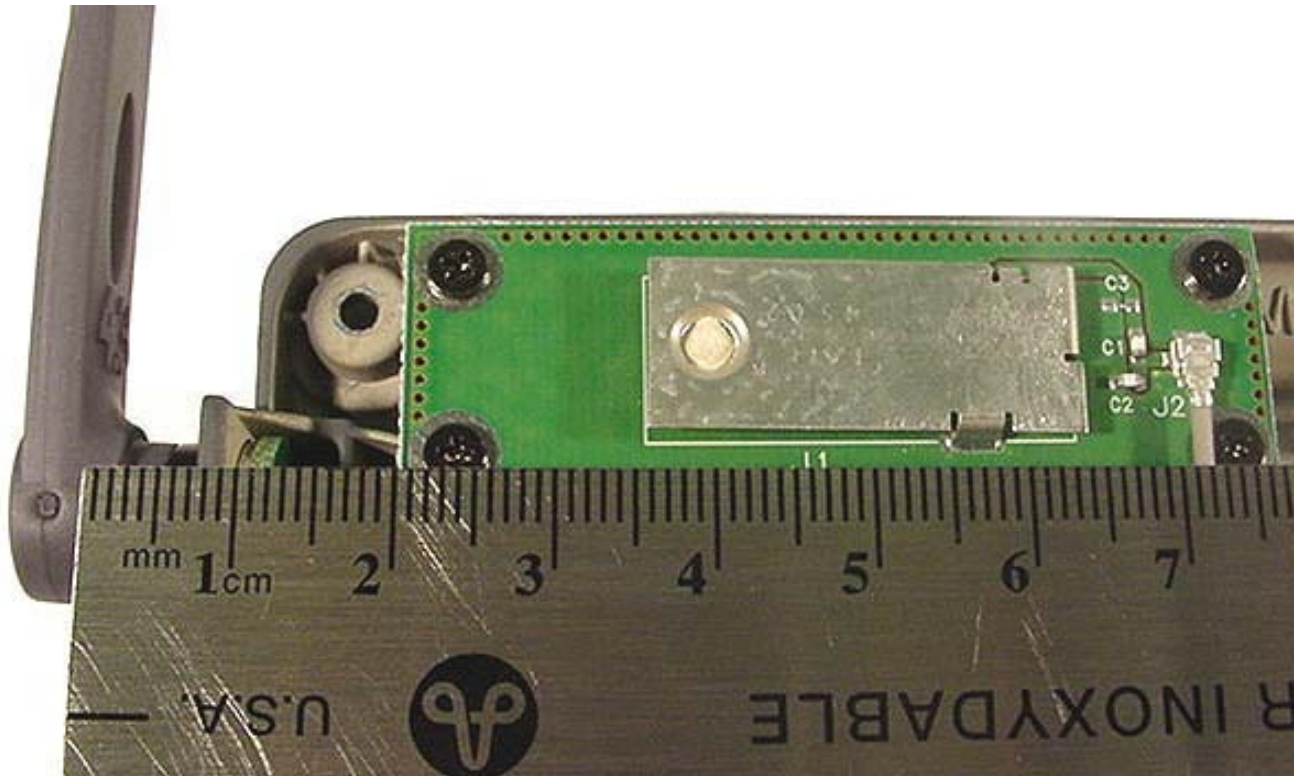

Front with Shielding Removed

INTERNAL DUT PHOTOGRAPHS
Dual Internal Antennas for Intel Pro 2200BG WLAN

**Left Side Antenna
(Auxiliary)**

Back Side of LCD Display

**Right Side Antenna
(Primary)**

Spacing between WLAN Dual Internal Antennas

INTERNAL DUT PHOTOGRAPHS
Dual Internal Antennas for Intel Pro 2200BG WLAN

Spacing between WLAN Dual Antennas (Primary)

Spacing between WLAN Dual Antennas (Auxiliary)

INTERNAL DUT PHOTOGRAPHS
Dual Internal Antennas for Intel Pro 2200BG WLAN

Distance at LCD back-side between dipole antenna feed/swivel-joint and WLAN primary antenna

INTERNAL DUT PHOTOGRAPHS
Dual Internal Antennas for Intel Pro 2200BG WLAN

WLAN Auxiliary Antenna

WLAN Primary Antenna