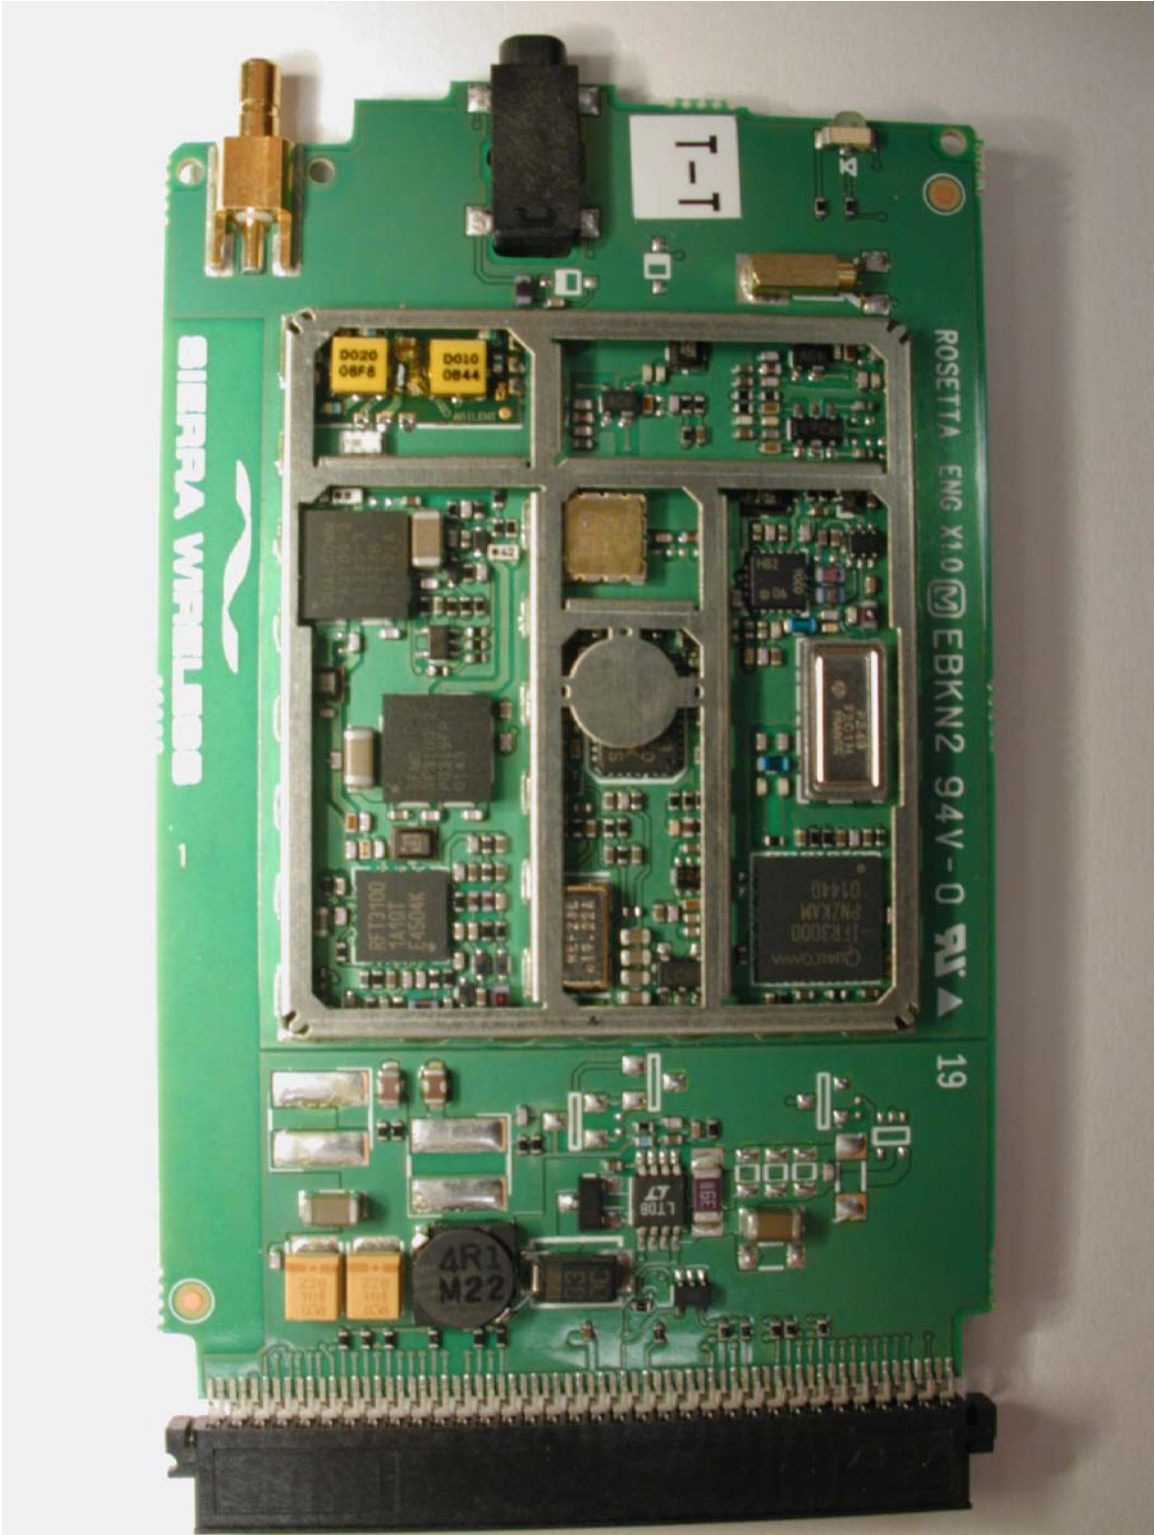

INTERNAL DUT PHOTOGRAPHS
Cradle Contact Board

INTERNAL DUT PHOTOGRAPHS
Sierra Wireless AirCard 555 Dual-Band CDMA PCMCIA Modem Card

INTERNAL DUT PHOTOGRAPHS
Sierra Wireless AirCard 555 Dual-Band CDMA PCMCIA Modem Card

INTERNAL DUT PHOTOGRAPHS
Sierra Wireless AirCard 555 Dual-Band CDMA PCMCIA Modem Card

INTERNAL DUT PHOTOGRAPHS
Sierra Wireless AirCard 555 Dual-Band CDMA PCMCIA Modem Card

INTERNAL DUT PHOTOGRAPHS
Sierra Wireless AirCard 555 Dual-Band CDMA PCMCIA Modem Card

INTERNAL DUT PHOTOGRAPHS
Sierra Wireless AirCard 555 Dual-Band CDMA PCMCIA Modem Card

QUALCOMM
MSM5105
C090-V2521-1A
0203CF6257.00
03TZLL-0003
TAIWAN

r1002ac
14-04-02

XILINX
XC2S30™
C5144AMS0205
A1206203A
5C
KOREA

E02041500034A3

INTERNAL DUT PHOTOGRAPHS
Intel Pro 2200BG 802.11b/g WLAN Mini-PCI Card

INTERNAL DUT PHOTOGRAPHS
Intel Pro 2200BG 802.11b/g WLAN Mini-PCI Card

INTERNAL DUT PHOTOGRAPHS
Intel Pro 2200BG 802.11b/g WLAN Mini-PCI Card