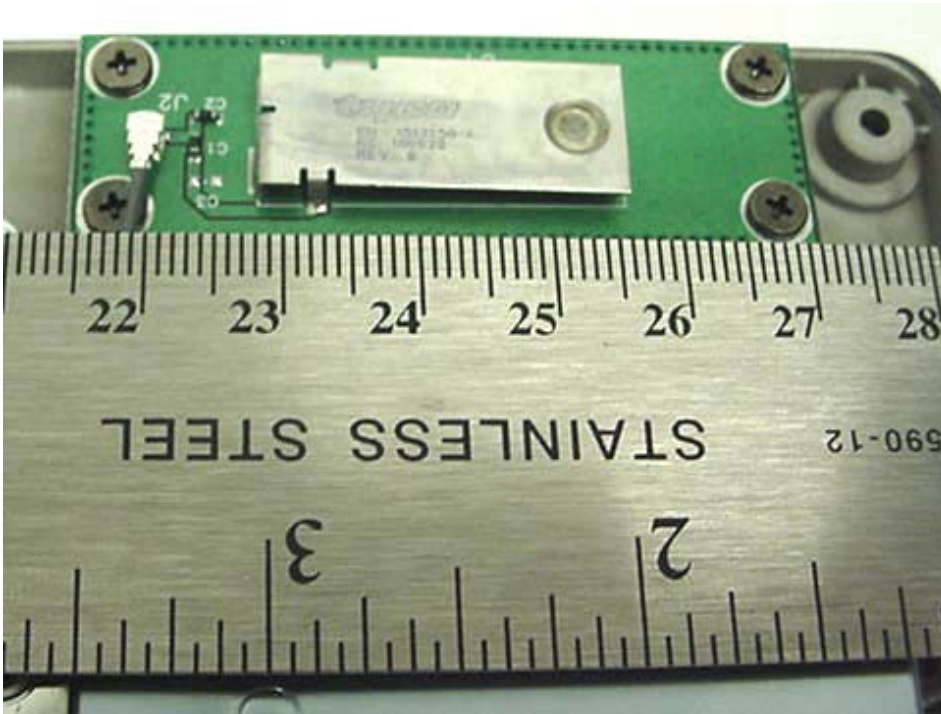

Spacing between WLAN Dual Antennas (Auxiliary)