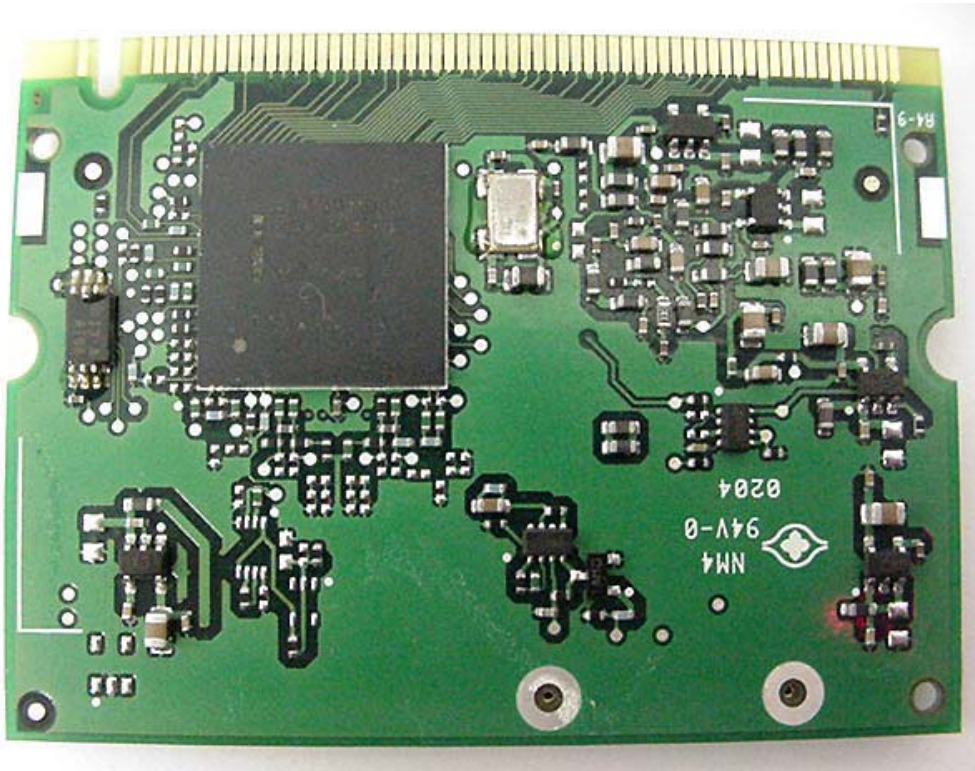

E02041500034A3

INTERNAL DUT PHOTOGRAPHS
Intel Pro 2200BG 802.11b/g WLAN Mini-PCI Card

INTERNAL DUT PHOTOGRAPHS
Intel Pro 2200BG 802.11b/g WLAN Mini-PCI Card

INTERNAL DUT PHOTOGRAPHS
Intel Pro 2200BG 802.11b/g WLAN Mini-PCI Card

INTERNAL DUT PHOTOGRAPHS
Intel Pro 2200BG 802.11b/g WLAN Mini-PCI Card

Front

Back

INTERNAL DUT PHOTOGRAPHS
Intel Pro 2200BG 802.11b/g WLAN Mini-PCI Card

Front with Shielding

Back

INTERNAL DUT PHOTOGRAPHS
Intel Pro 2200BG 802.11b/g WLAN Mini-PCI Card

Front with Shielding Removed

INTERNAL DUT PHOTOGRAPHS
Dual Internal Antennas for Intel Pro 2200BG WLAN

**Left Side Antenna
(Auxiliary)**

Back Side of LCD Display

**Right Side Antenna
(Primary)**

Spacing between WLAN Dual Internal Antennas