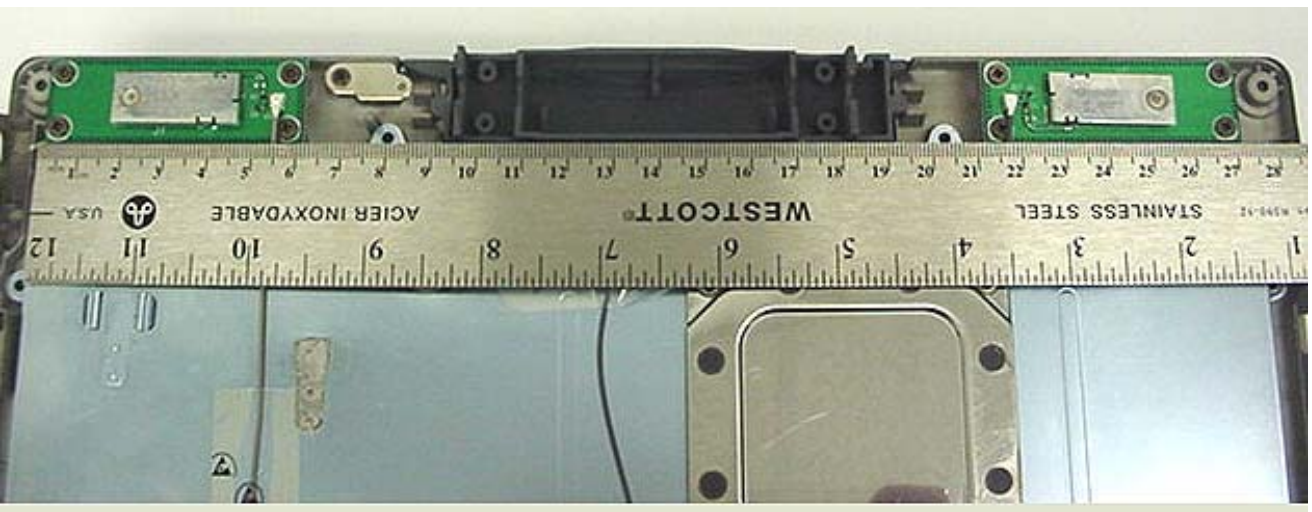

Front with Shielding Removed

INTERNAL DUT PHOTOGRAPHS
Dual Internal Antennas for Intel Pro 2200BG WLAN

**Left Side Antenna
(Auxiliary)**

Back Side of LCD Display

**Right Side Antenna
(Primary)**

Spacing between WLAN Dual Internal Antennas

INTERNAL DUT PHOTOGRAPHS
Dual Internal Antennas for Intel Pro 2200BG WLAN

Spacing between WLAN Dual Antennas (Primary)

Spacing between WLAN Dual Antennas (Auxiliary)

INTERNAL DUT PHOTOGRAPHS
Dual Internal Antennas for Intel Pro 2200BG WLAN