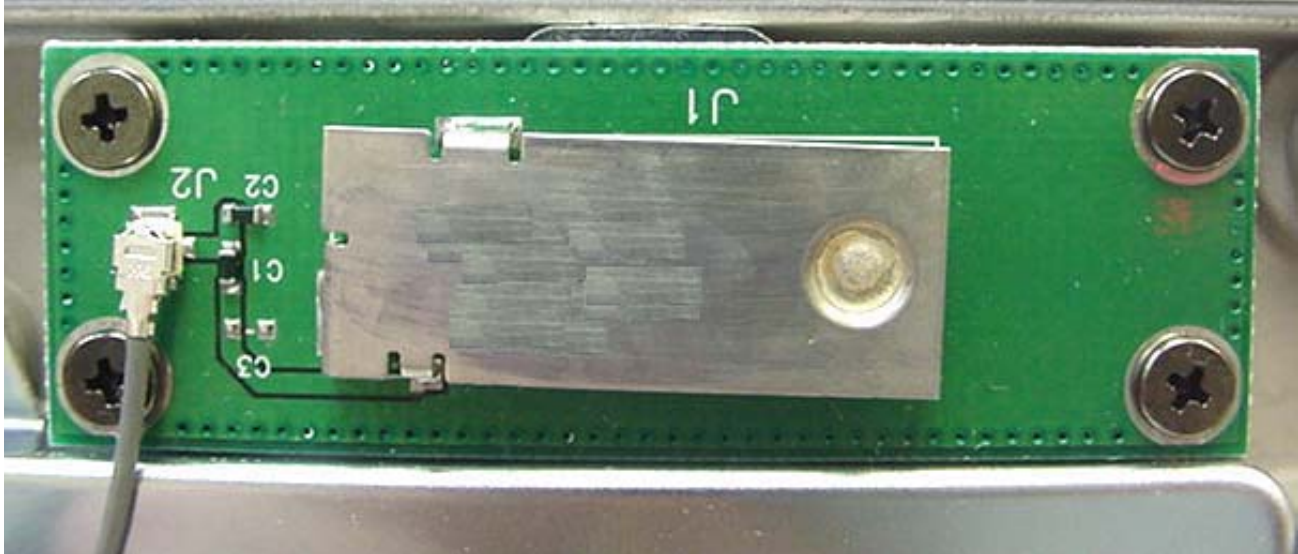

Front with Shielding Removed

INTERNAL DUT PHOTOGRAPHS
Dual Internal Antennas for Intel Pro 2200BG WLAN

**Left Side Antenna
(Auxiliary)**

Back Side of LCD Display

**Right Side Antenna
(Primary)**

Spacing between WLAN Dual Internal Antennas

INTERNAL DUT PHOTOGRAPHS
Dual Internal Antennas for Intel Pro 2200BG WLAN

Spacing between WLAN Dual Antennas (Primary)

Spacing between WLAN Dual Antennas (Auxiliary)

INTERNAL DUT PHOTOGRAPHS
Dual Internal Antennas for Intel Pro 2200BG WLAN

Distance at LCD back-side between dipole antenna feed/swivel-joint and WLAN primary antenna

INTERNAL DUT PHOTOGRAPHS
Dual Internal Antennas for Intel Pro 2200BG WLAN

WLAN Auxiliary Antenna

WLAN Primary Antenna