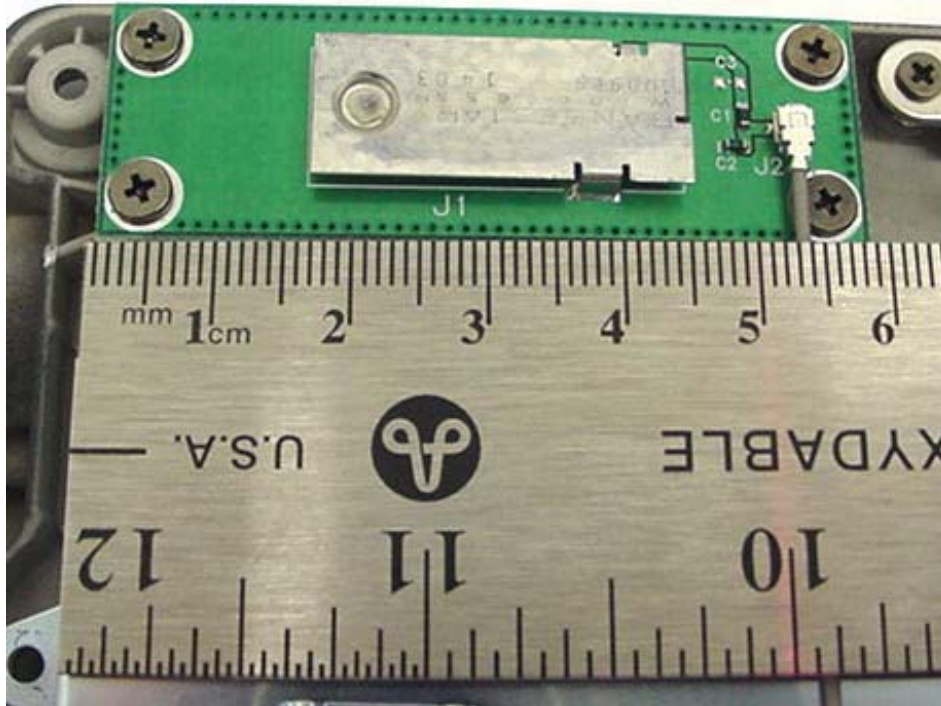

Front with Shielding Removed

INTERNAL DUT PHOTOGRAPHS
Dual Internal Antennas for Intel Pro 2200BG WLAN

**Left Side Antenna
(Auxiliary)**

Back Side of LCD Display

**Right Side Antenna
(Primary)**

Spacing between WLAN Dual Internal Antennas

INTERNAL DUT PHOTOGRAPHS
Dual Internal Antennas for Intel Pro 2200BG WLAN

Spacing between WLAN Dual Antennas (Primary)

Spacing between WLAN Dual Antennas (Auxiliary)

INTERNAL DUT PHOTOGRAPHS
Dual Internal Antennas for Intel Pro 2200BG WLAN