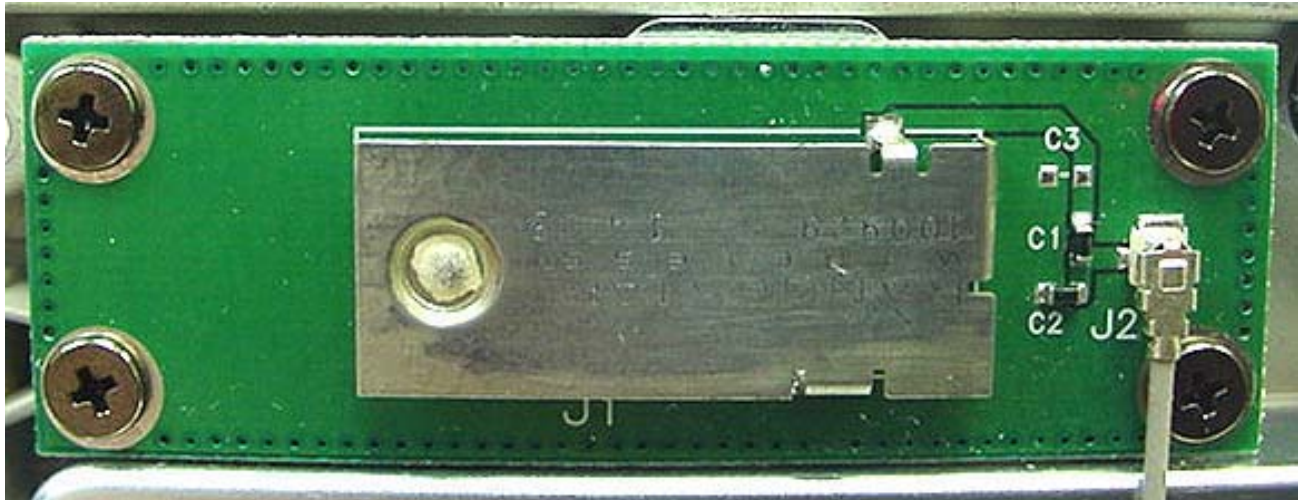

Front with Shielding Removed

INTERNAL DUT PHOTOGRAPHS
Dual Internal Antennas for Intel Pro 2200BG WLAN

**Left Side Antenna
(Auxiliary)**

Back Side of LCD Display

**Right Side Antenna
(Primary)**

Spacing between WLAN Dual Internal Antennas

INTERNAL DUT PHOTOGRAPHS
Dual Internal Antennas for Intel Pro 2200BG WLAN

Spacing between WLAN Dual Antennas (Primary)

Spacing between WLAN Dual Antennas (Auxiliary)

INTERNAL DUT PHOTOGRAPHS
Dual Internal Antennas for Intel Pro 2200BG WLAN

Distance at LCD back-side between dipole antenna feed/swivel-joint and WLAN primary antenna

INTERNAL DUT PHOTOGRAPHS
Dual Internal Antennas for Intel Pro 2200BG WLAN

WLAN Auxiliary Antenna

WLAN Primary Antenna