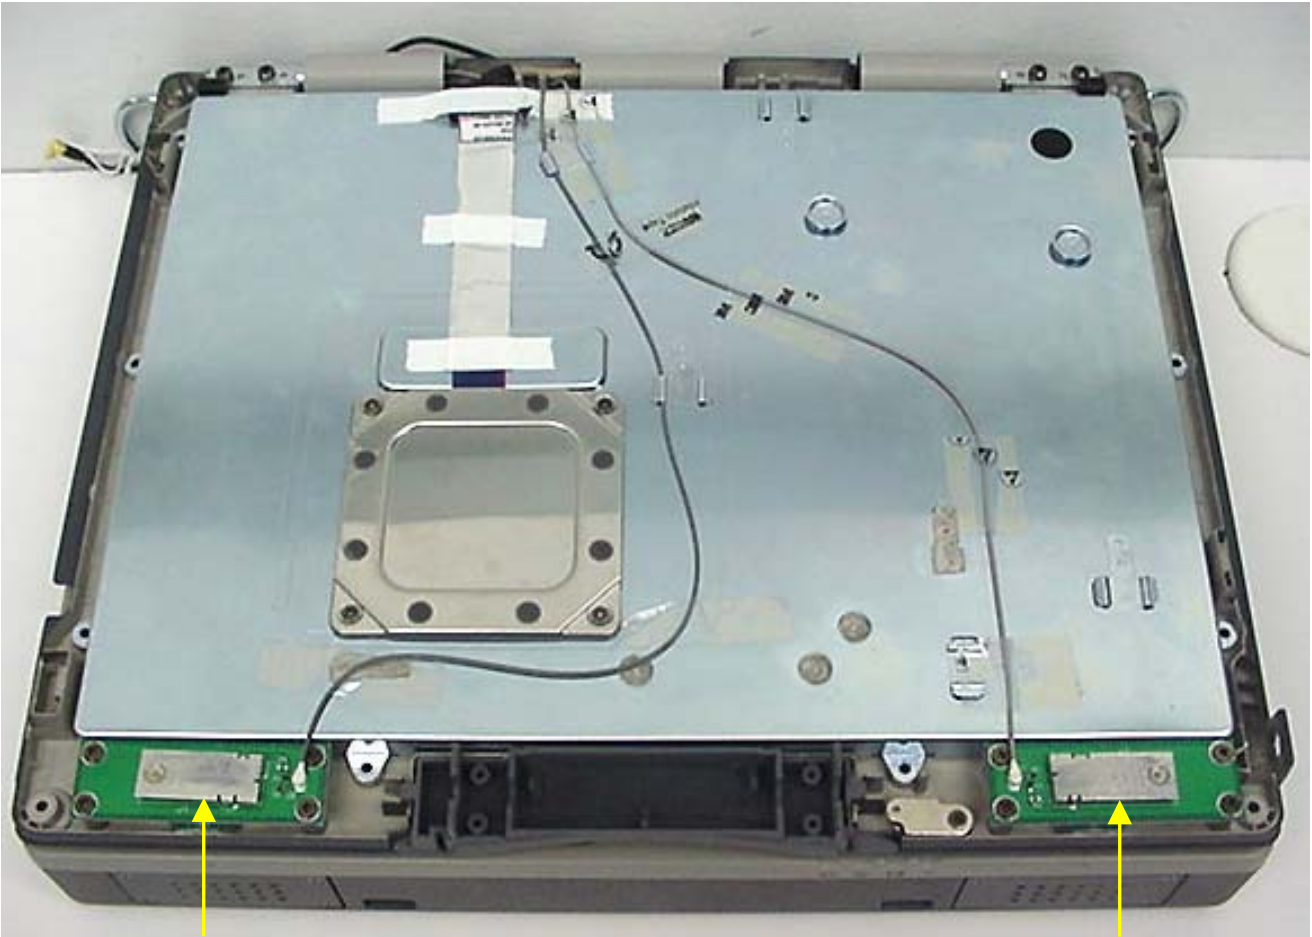

INTERNAL DUT PHOTOGRAPHS
Intel Pro 2200BG 802.11b/g WLAN Mini-PCI Card

Front

Back

INTERNAL DUT PHOTOGRAPHS
Intel Pro 2200BG 802.11b/g WLAN Mini-PCI Card

Front with Shielding

Back

INTERNAL DUT PHOTOGRAPHS
Intel Pro 2200BG 802.11b/g WLAN Mini-PCI Card

Front with Shielding Removed

INTERNAL DUT PHOTOGRAPHS
Dual Internal Antennas for Intel Pro 2200BG WLAN

**Left Side Antenna
(Auxiliary)**

Back Side of LCD Display

**Right Side Antenna
(Primary)**

Spacing between WLAN Dual Internal Antennas