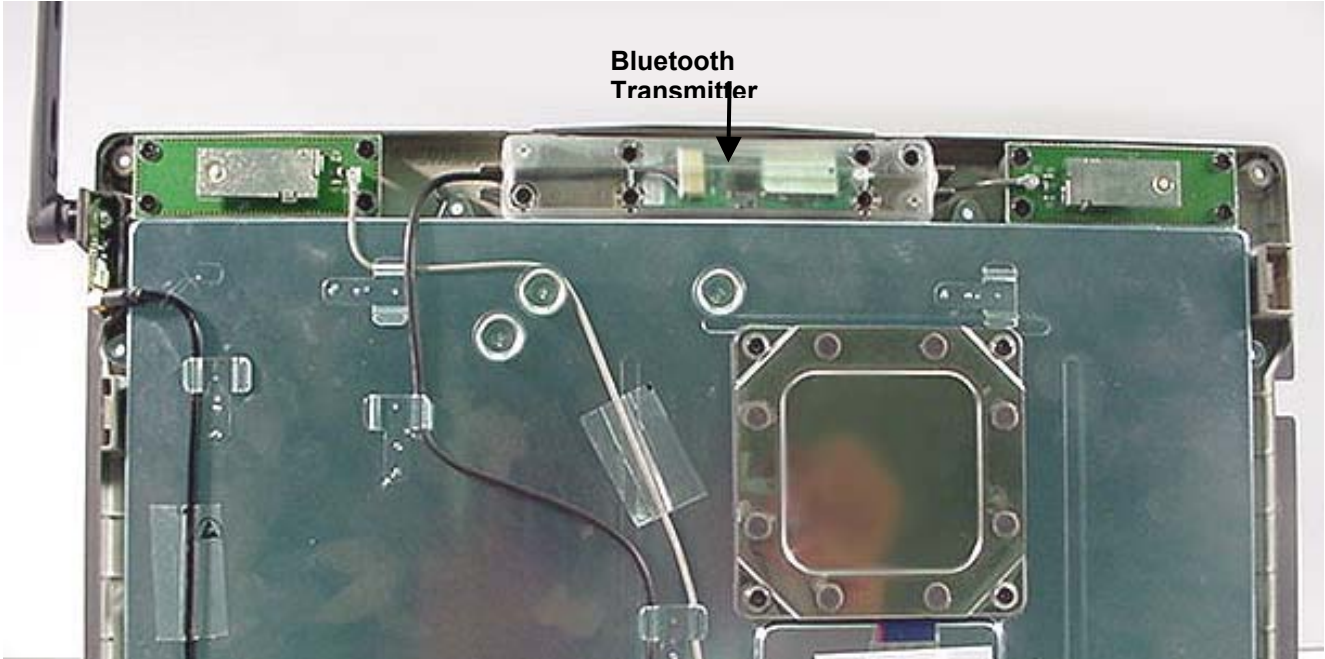

**INTERNAL EUT PHOTOGRAPHS**  
Co-located Bluetooth Transmitter

**INTERNAL EUT PHOTOGRAPHS**  
Internal Antennas for Co-located WLAN Card and Bluetooth Transmitter

Distance at LCD back-side between dipole antenna feed/swivel-joint and WLAN and Bluetooth antennas

**INTERNAL EUT PHOTOGRAPHS**  
Internal Antenna for Co-located WLAN Card and Bluetooth Transmitter

Distance at LCD back-side between dipole antenna feed/swivel-joint and WLAN right-side antenna

Distance at LCD back-side between dipole antenna feed/swivel-joint and Bluetooth left-side antenna

**INTERNAL EUT PHOTOGRAPHS**  
Internal Antenna for Co-located WLAN Card and Bluetooth Transmitter

Back of LCD Display - Left-Side Antenna

Back of LCD Display - Right-Side Antenna