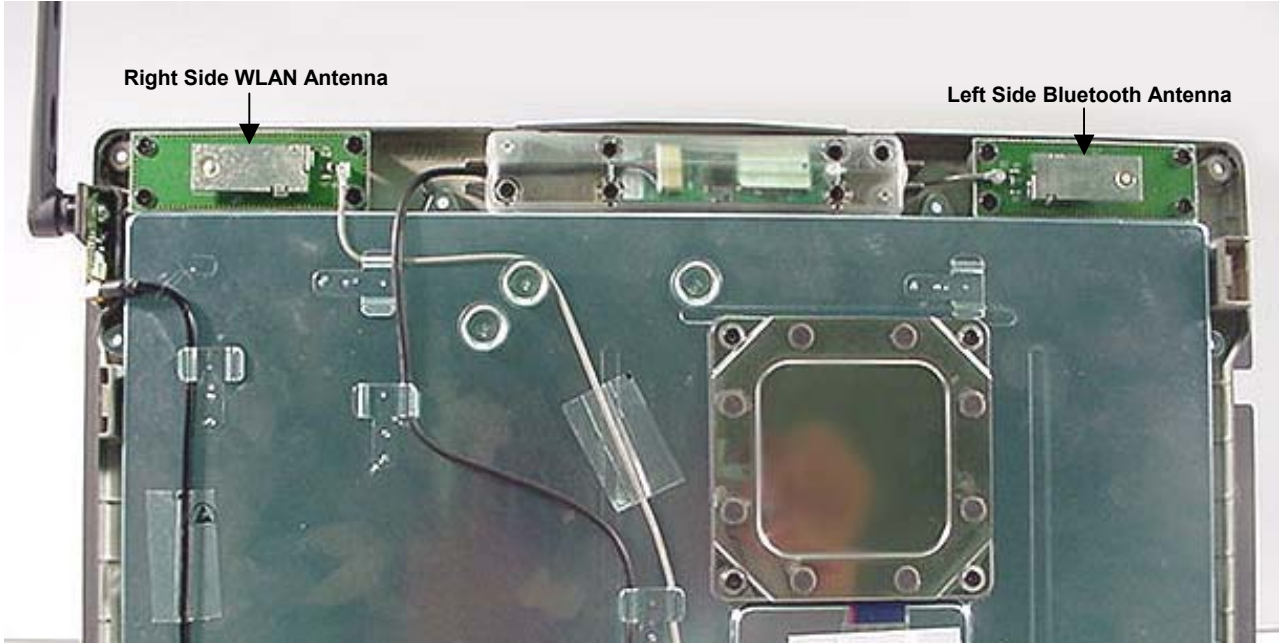

**INTERNAL EUT PHOTOGRAPHS**  
Co-located Bluetooth Transmitter

**INTERNAL EUT PHOTOGRAPHS**  
Internal Antennas for Co-located WLAN Card and Bluetooth Transmitter

Distance at LCD back-side between dipole antenna feed/swivel-joint and WLAN and Bluetooth antennas

**INTERNAL EUT PHOTOGRAPHS**  
Internal Antenna for Co-located WLAN Card and Bluetooth Transmitter

Distance at LCD back-side between dipole antenna feed/swivel-joint and WLAN right-side antenna

Distance at LCD back-side between dipole antenna feed/swivel-joint and Bluetooth left-side antenna

**INTERNAL EUT PHOTOGRAPHS**  
Internal Antenna for Co-located WLAN Card and Bluetooth Transmitter

Back of LCD Display - Left-Side Antenna

Back of LCD Display - Right-Side Antenna