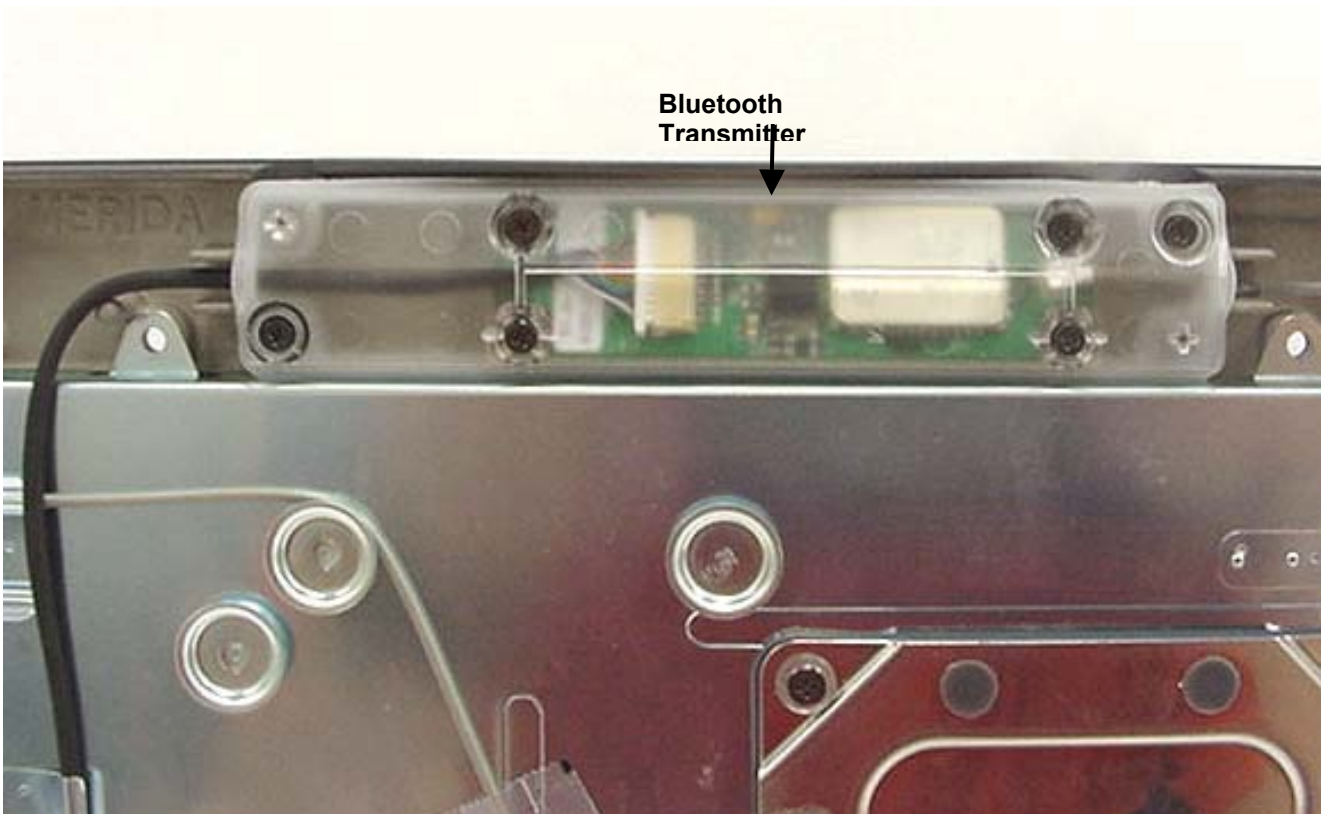

**INTERNAL EUT PHOTOGRAPHS**  
Co-located Bluetooth Transmitter

**INTERNAL EUT PHOTOGRAPHS**  
Internal Antennas for Co-located WLAN Card and Bluetooth Transmitter

Distance at LCD back-side between dipole antenna feed/swivel-joint and WLAN and Bluetooth antennas

**INTERNAL EUT PHOTOGRAPHS**  
Internal Antenna for Co-located WLAN Card and Bluetooth Transmitter

Distance at LCD back-side between dipole antenna feed/swivel-joint and WLAN right-side antenna

Distance at LCD back-side between dipole antenna feed/swivel-joint and Bluetooth left-side antenna

**INTERNAL EUT PHOTOGRAPHS**  
Internal Antenna for Co-located WLAN Card and Bluetooth Transmitter

Back of LCD Display - Left-Side Antenna

Back of LCD Display - Right-Side Antenna