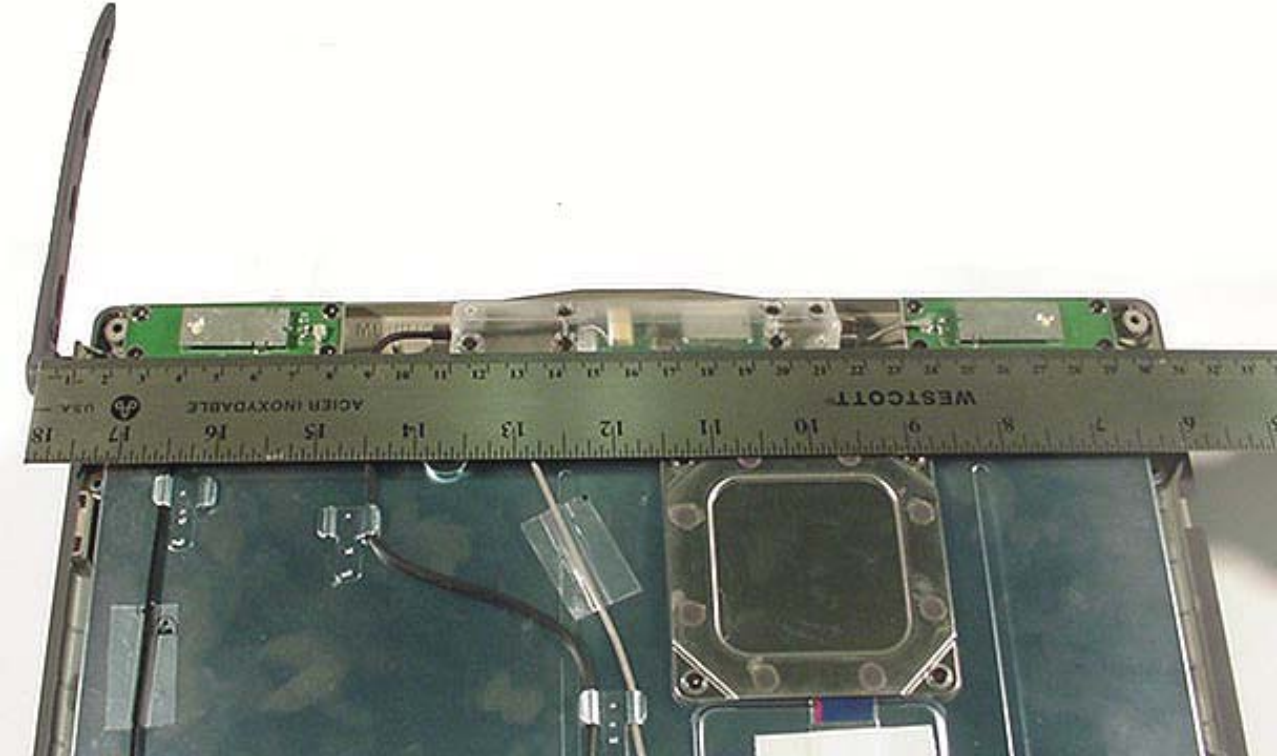

INTERNAL EUT PHOTOGRAPHS
Sierra Wireless AirCard 750 PCS GPRS PCMCIA Modem Card

INTERNAL EUT PHOTOGRAPHS
Sierra Wireless AirCard 750 PCS GPRS PCMCIA Modem Card

INTERNAL EUT PHOTOGRAPHS
Co-located Bluetooth Transmitter

INTERNAL EUT PHOTOGRAPHS
Internal Antennas for Co-located WLAN Card and Bluetooth Transmitter

Distance at LCD back-side between dipole antenna feed/swivel-joint and WLAN and Bluetooth antennas

INTERNAL EUT PHOTOGRAPHS
Internal Antenna for Co-located WLAN Card and Bluetooth Transmitter