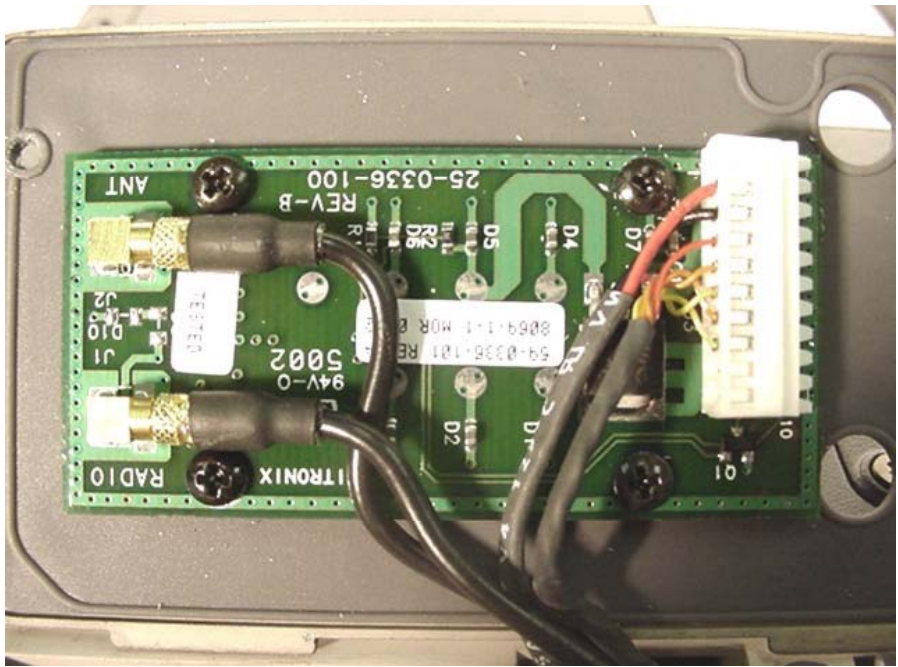

INTERNAL EUT PHOTOGRAPHS
Cradle Contact Board

INTERNAL EUT PHOTOGRAPHS
Sierra Wireless AirCard 750 PCS GPRS PCMCIA Modem Card

INTERNAL EUT PHOTOGRAPHS
Sierra Wireless AirCard 750 PCS GPRS PCMCIA Modem Card

INTERNAL EUT PHOTOGRAPHS
Sierra Wireless AirCard 750 PCS GPRS PCMCIA Modem Card

INTERNAL EUT PHOTOGRAPHS
Sierra Wireless AirCard 750 PCS GPRS PCMCIA Modem Card

INTERNAL EUT PHOTOGRAPHS
Co-located Bluetooth Transmitter

INTERNAL EUT PHOTOGRAPHS
Internal Antennas for Co-located WLAN Card and Bluetooth Transmitter

Distance at LCD back-side between dipole antenna feed/swivel-joint and WLAN and Bluetooth antennas

INTERNAL EUT PHOTOGRAPHS
Internal Antenna for Co-located WLAN Card and Bluetooth Transmitter