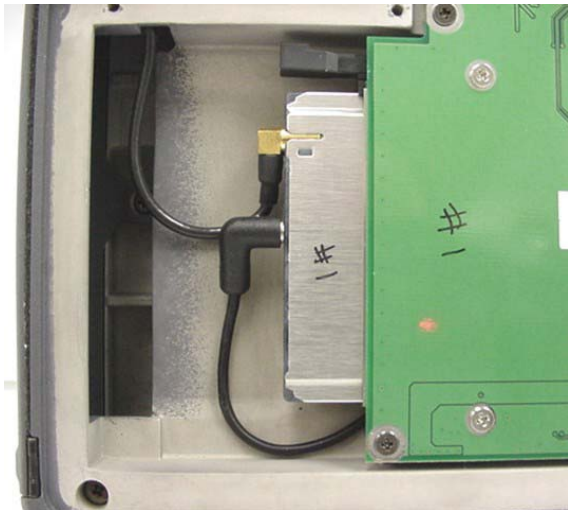

INTERNAL EUT PHOTOGRAPHS
Cradle Contact Board

INTERNAL EUT PHOTOGRAPHS
Sierra Wireless AirCard 750 PCS GPRS PCMCIA Modem Card

INTERNAL EUT PHOTOGRAPHS
Sierra Wireless AirCard 750 PCS GPRS PCMCIA Modem Card

INTERNAL EUT PHOTOGRAPHS
Sierra Wireless AirCard 750 PCS GPRS PCMCIA Modem Card

INTERNAL EUT PHOTOGRAPHS
Sierra Wireless AirCard 750 PCS GPRS PCMCIA Modem Card

INTERNAL EUT PHOTOGRAPHS
Co-located Bluetooth Transmitter

INTERNAL EUT PHOTOGRAPHS
Internal Antennas for Co-located WLAN Card and Bluetooth Transmitter

Distance at LCD back-side between dipole antenna feed/swivel-joint and WLAN and Bluetooth antennas

INTERNAL EUT PHOTOGRAPHS
Internal Antenna for Co-located WLAN Card and Bluetooth Transmitter