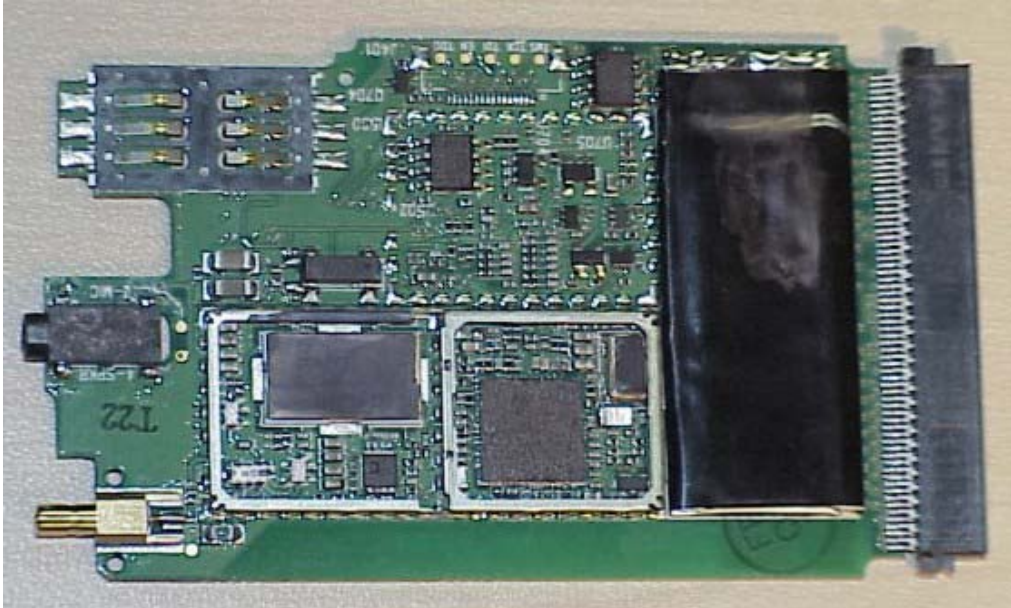

INTERNAL EUT PHOTOGRAPHS
Cradle Contact Board

INTERNAL EUT PHOTOGRAPHS
Sierra Wireless AirCard 750 PCS GPRS PCMCIA Modem Card

INTERNAL EUT PHOTOGRAPHS
Sierra Wireless AirCard 750 PCS GPRS PCMCIA Modem Card

INTERNAL EUT PHOTOGRAPHS
Sierra Wireless AirCard 750 PCS GPRS PCMCIA Modem Card

INTERNAL EUT PHOTOGRAPHS
Sierra Wireless AirCard 750 PCS GPRS PCMCIA Modem Card

INTERNAL EUT PHOTOGRAPHS
Co-located Bluetooth Transmitter

INTERNAL EUT PHOTOGRAPHS
Internal Antennas for Co-located WLAN Card and Bluetooth Transmitter

Distance at LCD back-side between dipole antenna feed/swivel-joint and WLAN and Bluetooth antennas

INTERNAL EUT PHOTOGRAPHS
Internal Antenna for Co-located WLAN Card and Bluetooth Transmitter