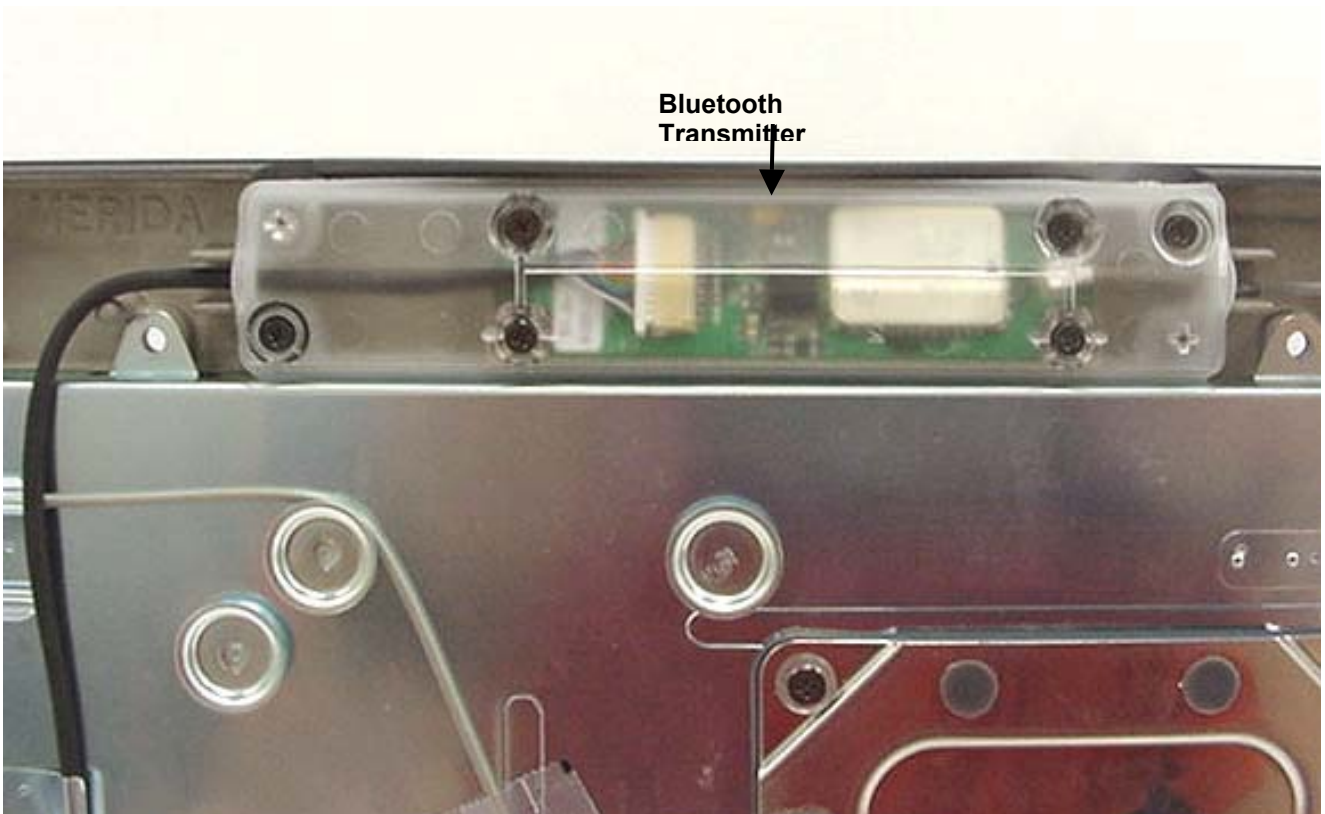

INTERNAL EUT PHOTOGRAPHS
Cradle Contact Board

INTERNAL EUT PHOTOGRAPHS
Sierra Wireless AirCard 750 PCS GPRS PCMCIA Modem Card

INTERNAL EUT PHOTOGRAPHS
Sierra Wireless AirCard 750 PCS GPRS PCMCIA Modem Card

INTERNAL EUT PHOTOGRAPHS
Sierra Wireless AirCard 750 PCS GPRS PCMCIA Modem Card

INTERNAL EUT PHOTOGRAPHS
Sierra Wireless AirCard 750 PCS GPRS PCMCIA Modem Card

INTERNAL EUT PHOTOGRAPHS
Co-located Bluetooth Transmitter

INTERNAL EUT PHOTOGRAPHS
Internal Antennas for Co-located WLAN Card and Bluetooth Transmitter

Distance at LCD back-side between dipole antenna feed/swivel-joint and WLAN and Bluetooth antennas

INTERNAL EUT PHOTOGRAPHS
Internal Antenna for Co-located WLAN Card and Bluetooth Transmitter

Distance at LCD back-side between dipole antenna feed/swivel-joint and WLAN right-side antenna

Distance at LCD back-side between dipole antenna feed/swivel-joint and Bluetooth left-side antenna

INTERNAL EUT PHOTOGRAPHS
Internal Antenna for Co-located WLAN Card and Bluetooth Transmitter