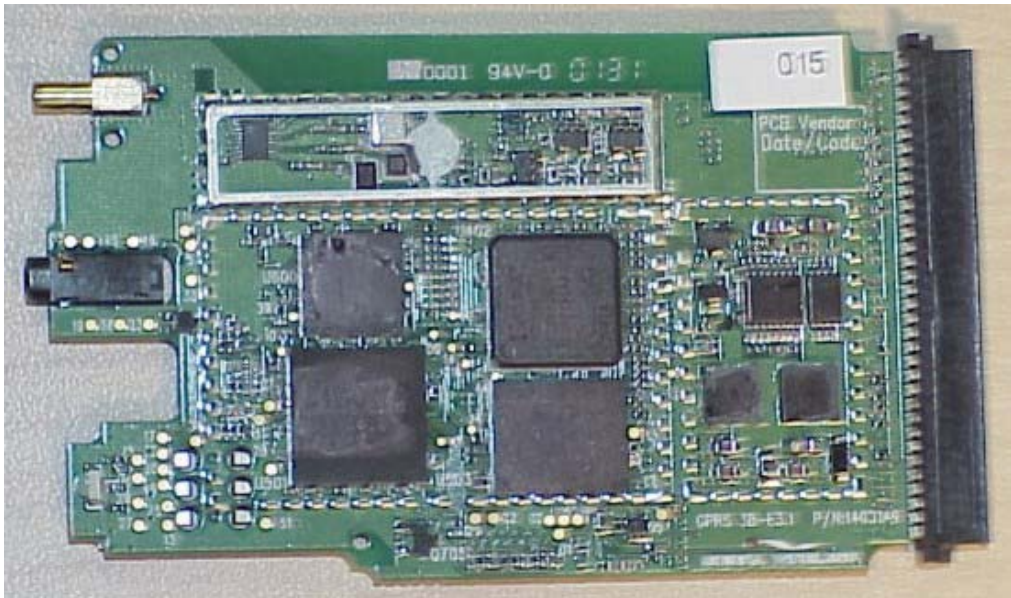

INTERNAL EUT PHOTOGRAPHS
Cradle Contact Board

INTERNAL EUT PHOTOGRAPHS
Sierra Wireless AirCard 750 PCS GPRS PCMCIA Modem Card

INTERNAL EUT PHOTOGRAPHS
Sierra Wireless AirCard 750 PCS GPRS PCMCIA Modem Card

INTERNAL EUT PHOTOGRAPHS
Sierra Wireless AirCard 750 PCS GPRS PCMCIA Modem Card

INTERNAL EUT PHOTOGRAPHS
Sierra Wireless AirCard 750 PCS GPRS PCMCIA Modem Card

INTERNAL EUT PHOTOGRAPHS
Co-located Bluetooth Transmitter

INTERNAL EUT PHOTOGRAPHS
Internal Antennas for Co-located WLAN Card and Bluetooth Transmitter

Distance at LCD back-side between dipole antenna feed/swivel-joint and WLAN and Bluetooth antennas

INTERNAL EUT PHOTOGRAPHS
Internal Antenna for Co-located WLAN Card and Bluetooth Transmitter