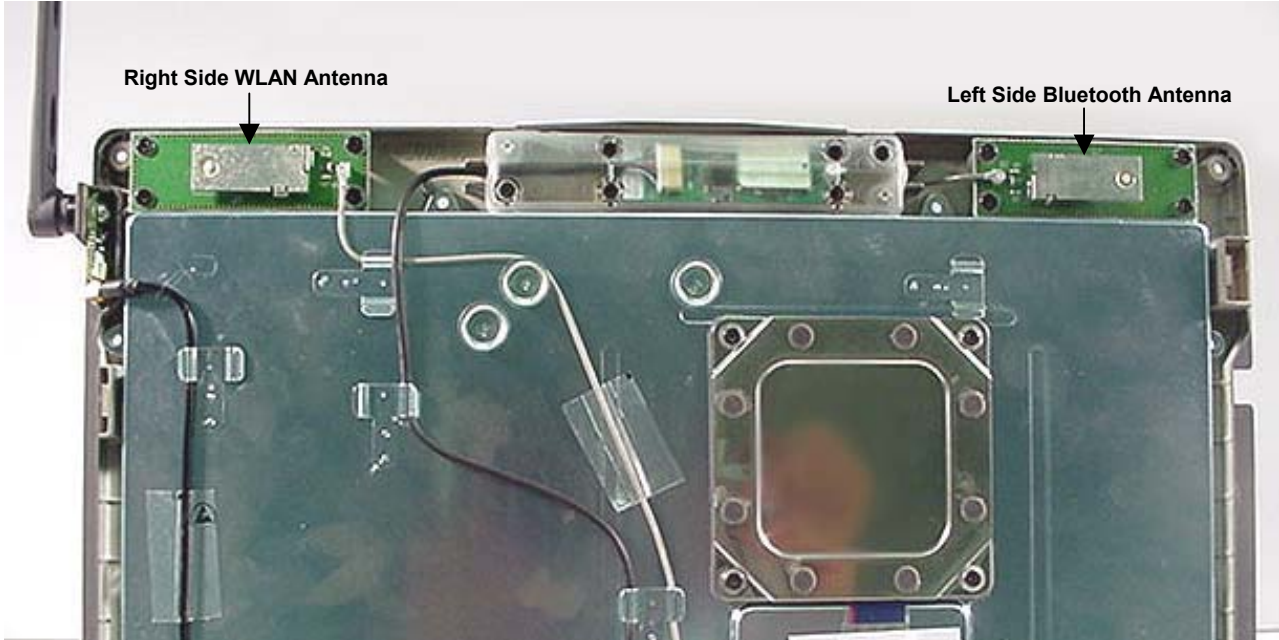

INTERNAL EUT PHOTOGRAPHS
Sierra Wireless AirCard 750 PCS GPRS PCMCIA Modem Card

INTERNAL EUT PHOTOGRAPHS
Sierra Wireless AirCard 750 PCS GPRS PCMCIA Modem Card

INTERNAL EUT PHOTOGRAPHS
Co-located Bluetooth Transmitter

INTERNAL EUT PHOTOGRAPHS
Internal Antennas for Co-located WLAN Card and Bluetooth Transmitter

Distance at LCD back-side between dipole antenna feed/swivel-joint and WLAN and Bluetooth antennas

INTERNAL EUT PHOTOGRAPHS
Internal Antenna for Co-located WLAN Card and Bluetooth Transmitter

Distance at LCD back-side between dipole antenna feed/swivel-joint and WLAN right-side antenna

Distance at LCD back-side between dipole antenna feed/swivel-joint and Bluetooth left-side antenna

INTERNAL EUT PHOTOGRAPHS
Internal Antenna for Co-located WLAN Card and Bluetooth Transmitter