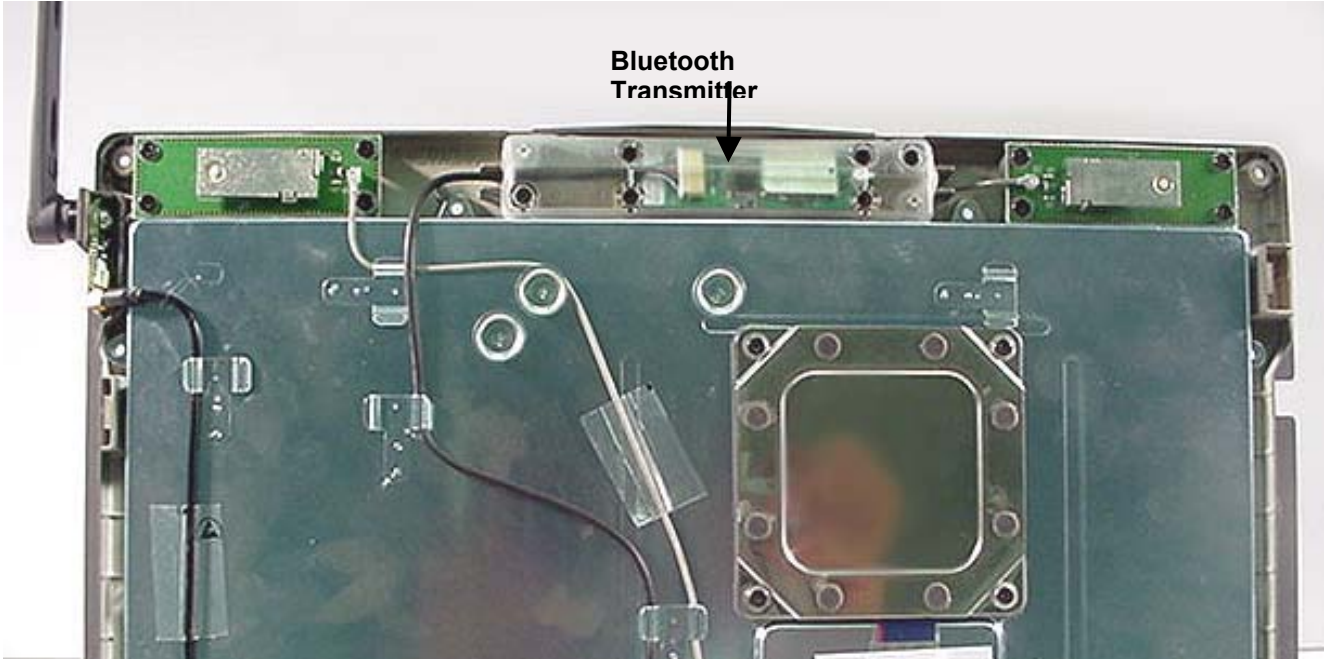

INTERNAL EUT PHOTOGRAPHS
Cradle Contact Board

INTERNAL EUT PHOTOGRAPHS
Sierra Wireless AirCard 750 PCS GPRS PCMCIA Modem Card

INTERNAL EUT PHOTOGRAPHS
Sierra Wireless AirCard 750 PCS GPRS PCMCIA Modem Card

INTERNAL EUT PHOTOGRAPHS
Sierra Wireless AirCard 750 PCS GPRS PCMCIA Modem Card

INTERNAL EUT PHOTOGRAPHS
Sierra Wireless AirCard 750 PCS GPRS PCMCIA Modem Card

INTERNAL EUT PHOTOGRAPHS
Co-located Bluetooth Transmitter

INTERNAL EUT PHOTOGRAPHS
Internal Antennas for Co-located WLAN Card and Bluetooth Transmitter

Distance at LCD back-side between dipole antenna feed/swivel-joint and WLAN and Bluetooth antennas

INTERNAL EUT PHOTOGRAPHS
Internal Antenna for Co-located WLAN Card and Bluetooth Transmitter

Distance at LCD back-side between dipole antenna feed/swivel-joint and WLAN right-side antenna

Distance at LCD back-side between dipole antenna feed/swivel-joint and Bluetooth left-side antenna

INTERNAL EUT PHOTOGRAPHS
Internal Antenna for Co-located WLAN Card and Bluetooth Transmitter