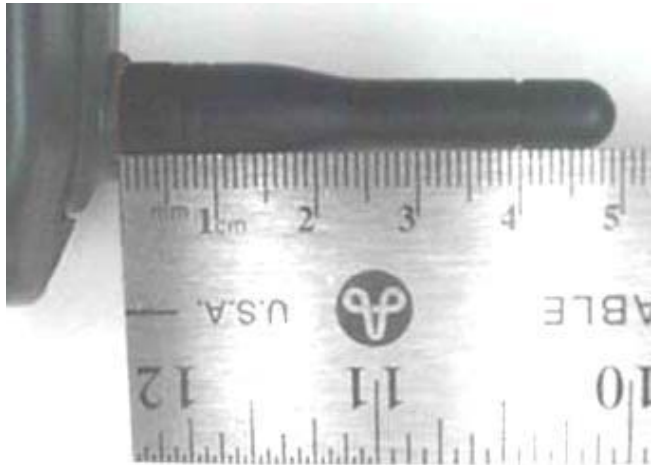

Bottom end of IX100X Handheld PC

EXTERNAL DUT PHOTOGRAPHS

IX100X Battery Compartment

Lithium-ion Battery

Lithium-ion Battery

**Nearson 1/4-wave Helix Antenna (P/N: 47-0180-003)
(for optional AC860 Modem transmit operation only)**