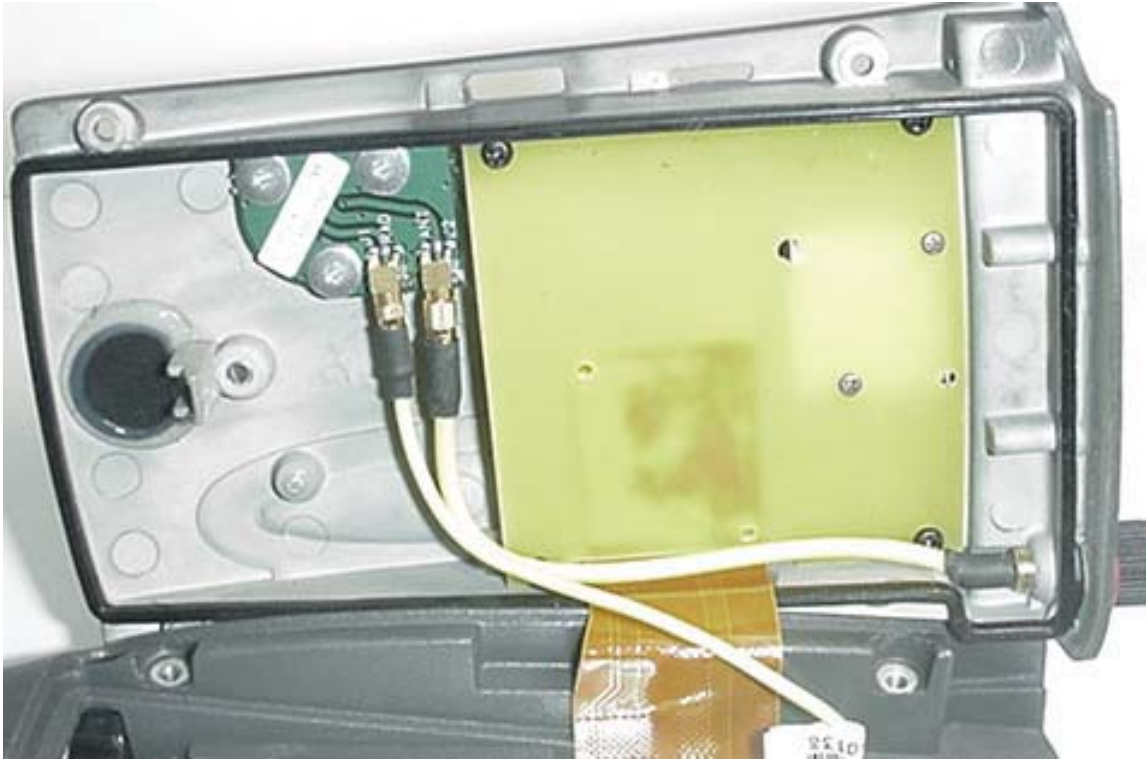

INTERNAL DUT PHOTOGRAPHS
AC860 PCMCIA Card installed in IX100X

INTERNAL DUT PHOTOGRAPHS

INTERNAL DUT PHOTOGRAPHS
AirCard 860 GSM/GPRS/EDGE/UMTS PCMCIA Card

INTERNAL DUT PHOTOGRAPHS
AirCard 860 GSM/GPRS/EDGE/UMTS PCMCIA Card

INTERNAL DUT PHOTOGRAPHS
AirCard 860 GSM/GPRS/EDGE/UMTS PCMCIA Card

INTERNAL DUT PHOTOGRAPHS
WM-BG-MR-01 Combo Module installed in IX100X

INTERNAL DUT PHOTOGRAPHS
WM-BG-MR-01 Combo Module installed in IX100X

INTERNAL DUT PHOTOGRAPHS
WM-BG-MR-01 Combo Module (802.11bg/Bluetooth)

**INTERNAL DUT PHOTOGRAPHS
WM-BG-MR-01 Antenna Placement**

Bluetooth Antenna

802.11bg Antenna

**INTERNAL DUT PHOTOGRAPHS
WM-BG-MR-01 Antenna Placement**