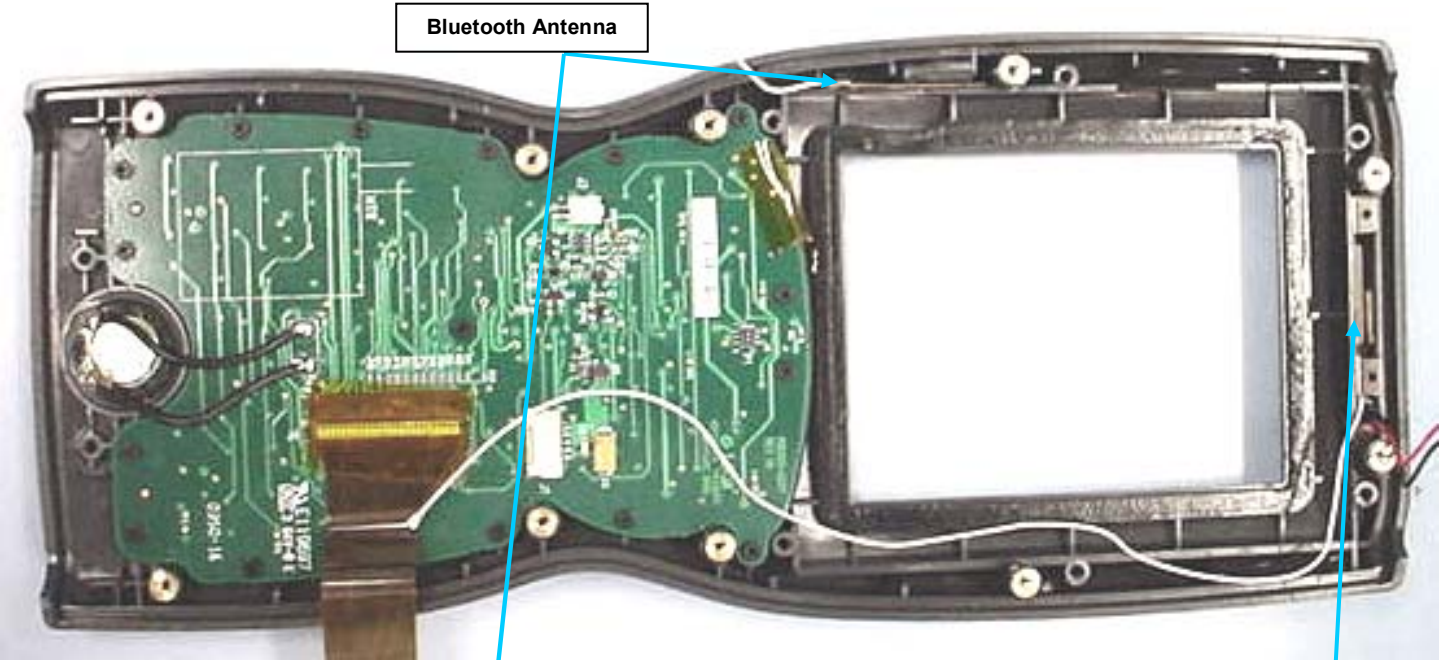

INTERNAL DUT PHOTOGRAPHS
AirCard 860 GSM/GPRS/EDGE/UMTS PCMCIA Card

INTERNAL DUT PHOTOGRAPHS
WM-BG-MR-01 Combo Module installed in IX100X

INTERNAL DUT PHOTOGRAPHS
WM-BG-MR-01 Combo Module installed in IX100X

INTERNAL DUT PHOTOGRAPHS
WM-BG-MR-01 Combo Module (802.11bg/Bluetooth)

**INTERNAL DUT PHOTOGRAPHS
WM-BG-MR-01 Antenna Placement**

Bluetooth Antenna

802.11bg Antenna

**INTERNAL DUT PHOTOGRAPHS
WM-BG-MR-01 Antenna Placement**