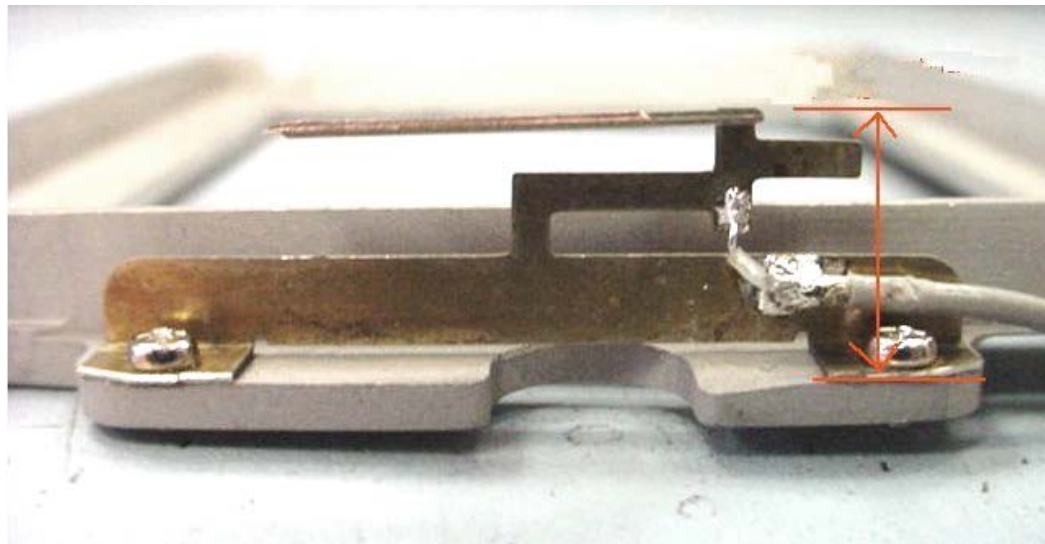

INTERNAL DUT PHOTOGRAPHS
WM-BG-MR-01 Antenna Placement