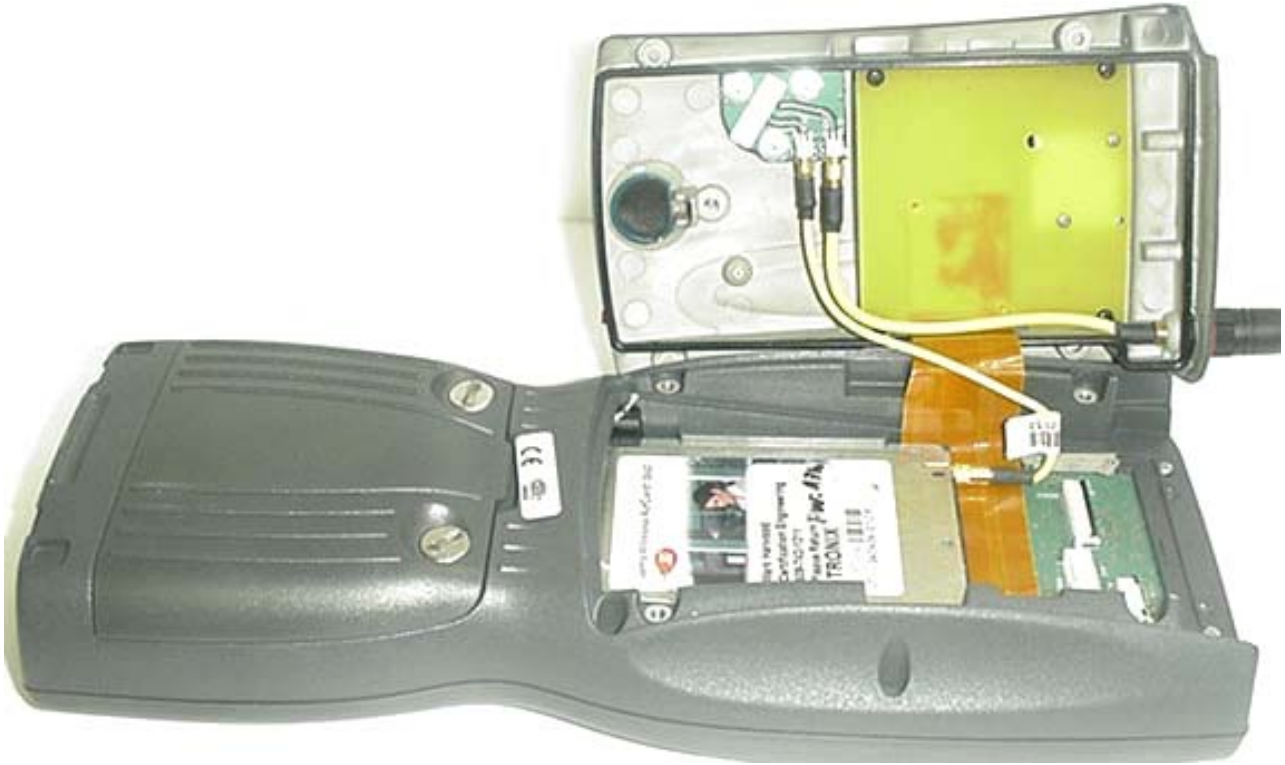

INTERNAL DUT PHOTOGRAPHS
AC860 PCMCIA Card installed in IX100X

INTERNAL DUT PHOTOGRAPHS

INTERNAL DUT PHOTOGRAPHS
AirCard 860 GSM/GPRS/EDGE/UMTS PCMCIA Card

INTERNAL DUT PHOTOGRAPHS
AirCard 860 GSM/GPRS/EDGE/UMTS PCMCIA Card

INTERNAL DUT PHOTOGRAPHS
AirCard 860 GSM/GPRS/EDGE/UMTS PCMCIA Card

INTERNAL DUT PHOTOGRAPHS
WM-BG-MR-01 Combo Module installed in IX100X

INTERNAL DUT PHOTOGRAPHS
WM-BG-MR-01 Combo Module installed in IX100X