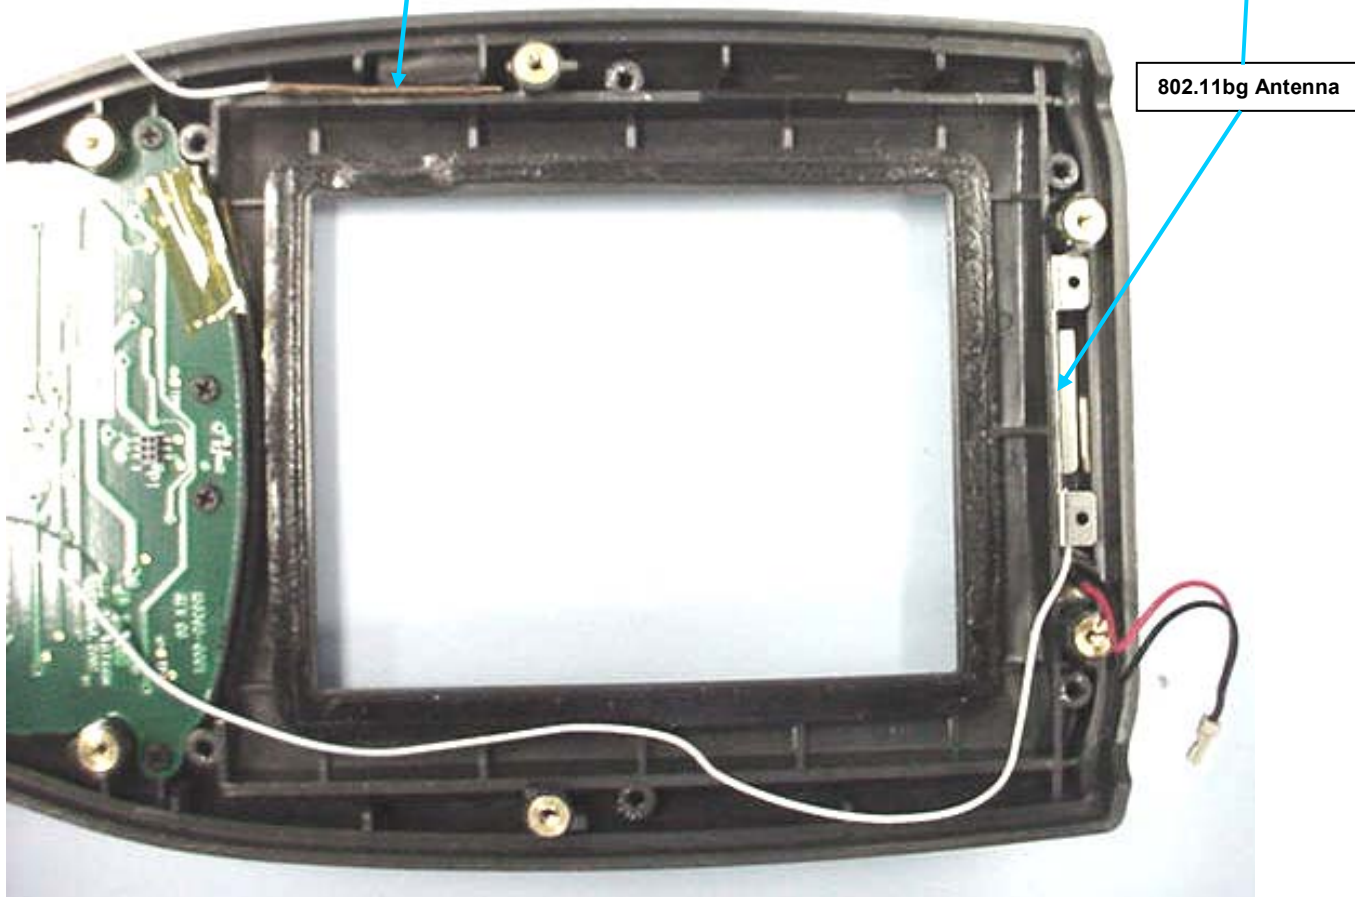

INTERNAL DUT PHOTOGRAPHS
AirCard 860 GSM/GPRS/EDGE/UMTS PCMCIA Card

INTERNAL DUT PHOTOGRAPHS
WM-BG-MR-01 Combo Module installed in IX100X

INTERNAL DUT PHOTOGRAPHS
WM-BG-MR-01 Combo Module installed in IX100X

INTERNAL DUT PHOTOGRAPHS
WM-BG-MR-01 Combo Module (802.11bg/Bluetooth)

**INTERNAL DUT PHOTOGRAPHS
WM-BG-MR-01 Antenna Placement**

Bluetooth Antenna

802.11bg Antenna

**INTERNAL DUT PHOTOGRAPHS
WM-BG-MR-01 Antenna Placement**