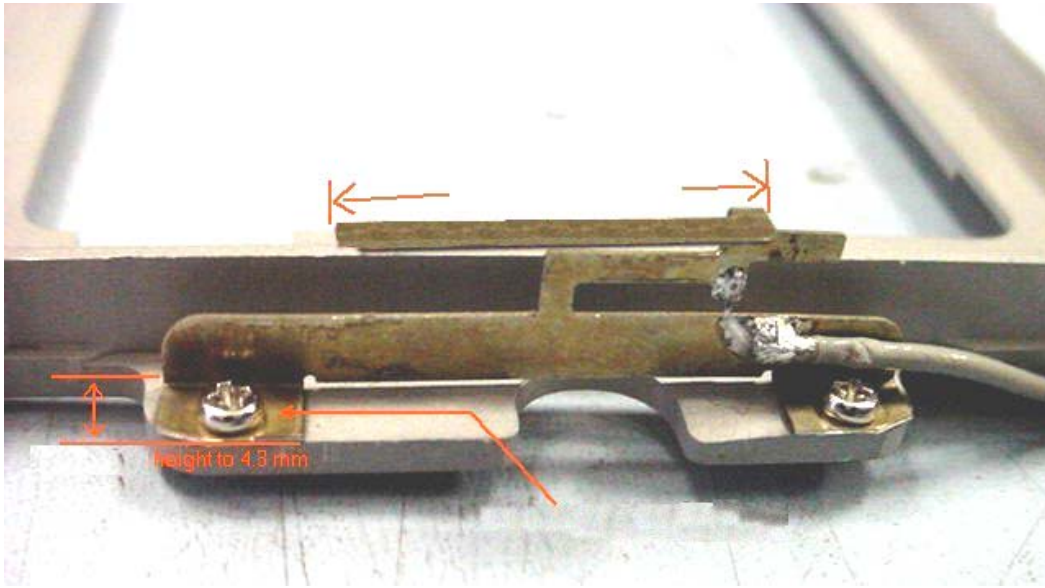

INTERNAL DUT PHOTOGRAPHS
WM-BG-MR-01 Antenna Placement