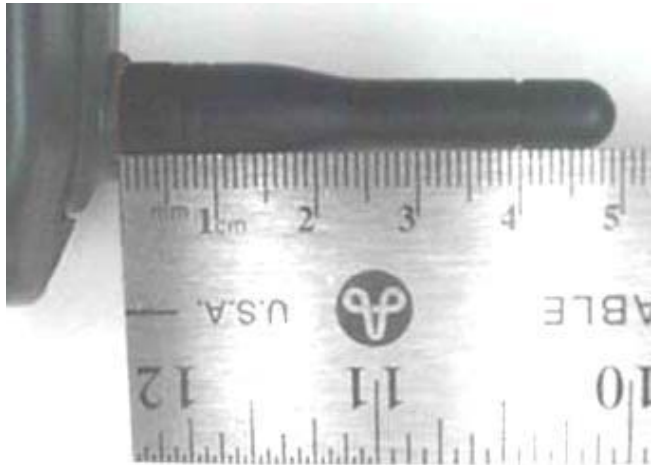

**Top end of IX100X Handheld PC**

**Bottom end of IX100X Handheld PC**

**EXTERNAL DUT PHOTOGRAPHS**

**IX100X Battery Compartment**

**Lithium-ion Battery**

**Lithium-ion Battery**

**Nearson 1/4-wave Helix Antenna (P/N: 47-0180-003)**