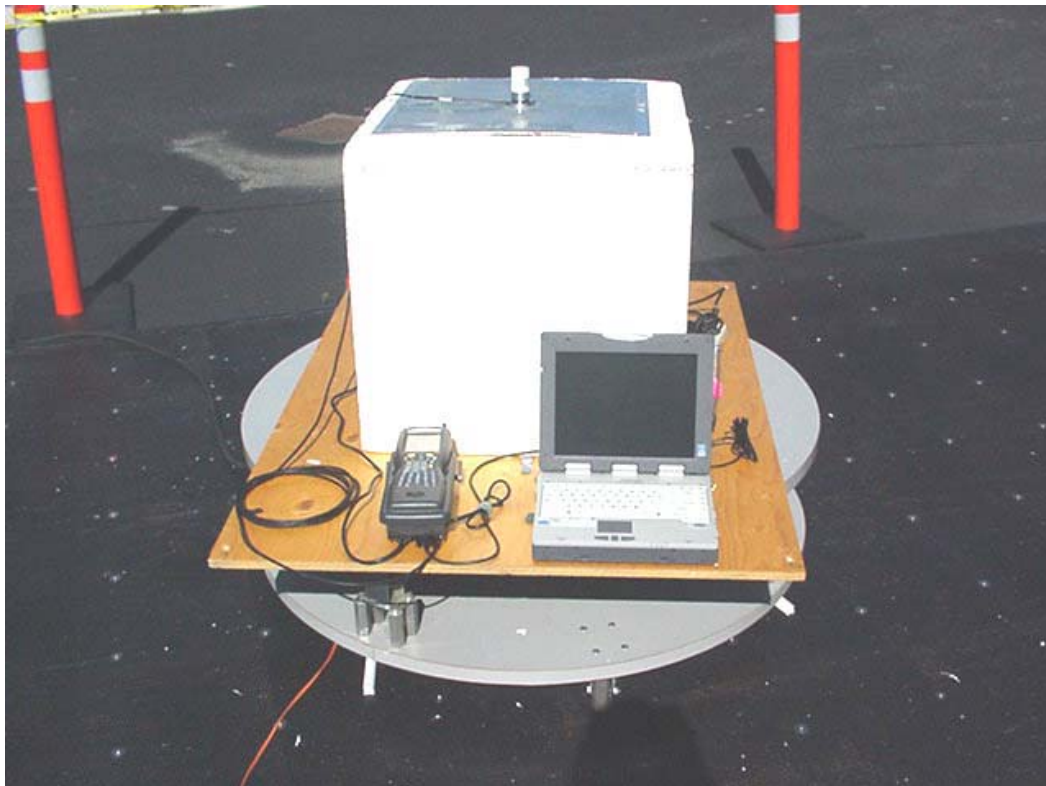

RADIATED TEST SETUP PHOTOGRAPHS
DUT With Itronix Vehicle Cradle & MaxRad 3 dBi Gain Vehicle-Mount Antenna