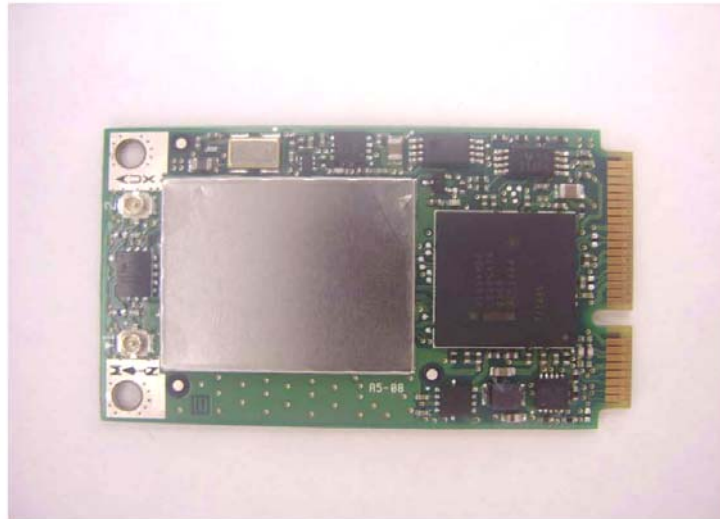

**External Photos IX750 Host for the KBCIX-WL3945**

Top view, PC closed; back display cover

IX750 Front View IX750

IX750 Rear View

Rear View Open

Front View Open

Rear View Battery Off

Bottom battery removed

Hard drive removed  
To Expose  
FCC ID label location

IX750 Office Dock

Office Dock Installed

Side Views

Right Side

Front View

Left Side

External Photos of KBCIX-WL3945, Top view with label removed, cover on

*Top View  
"Insulation removed"*

External Photos of KBCIX-WL3945, Bottom view, labels removed

*Bottom View  
“Insulation removed”*