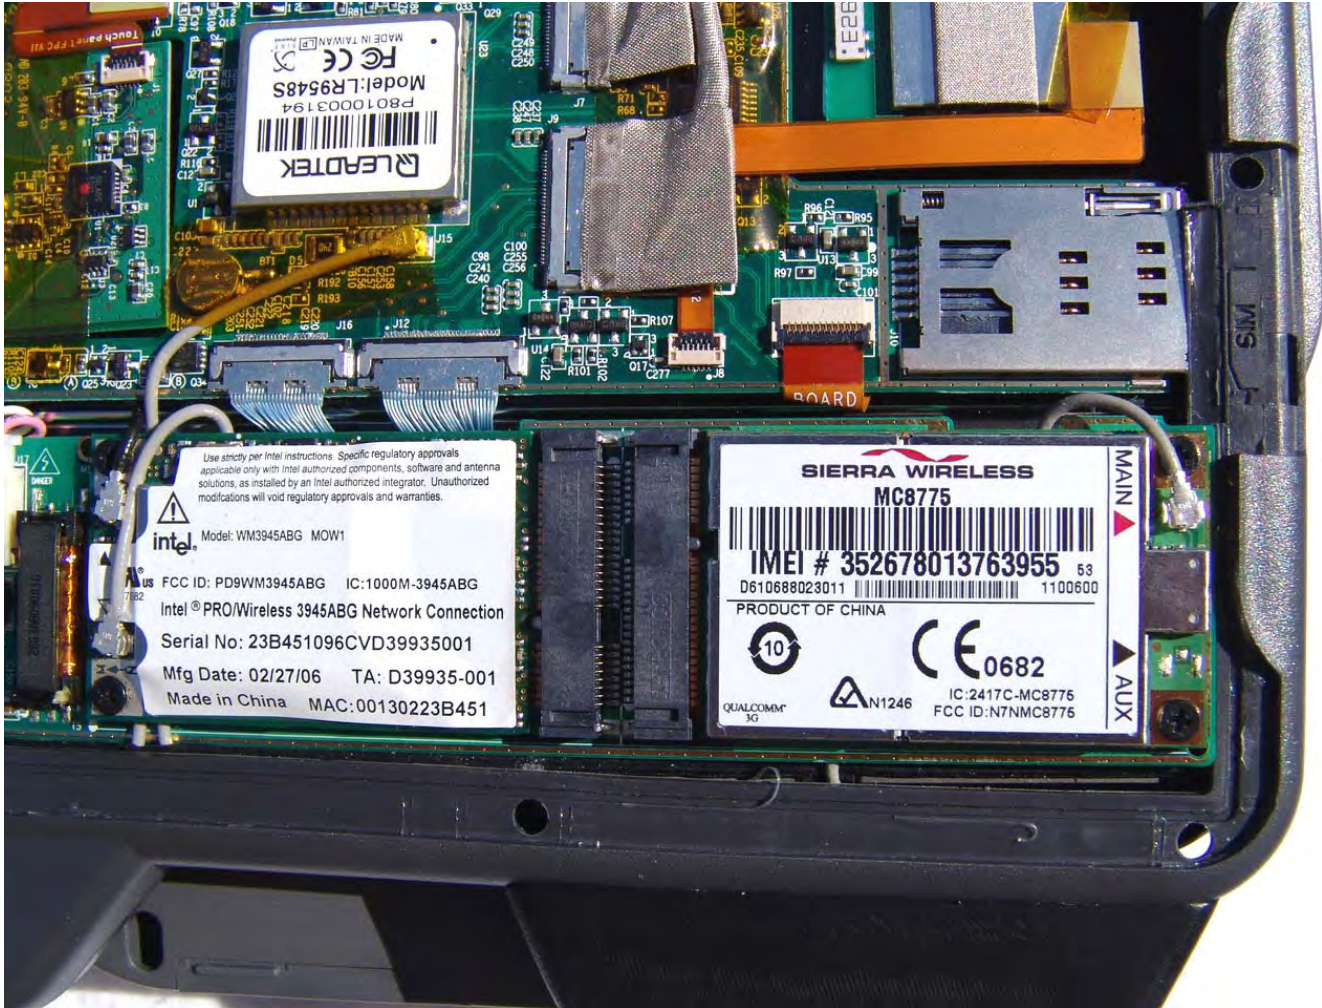

Internal Photos IX750 Host and the KBCIX-MC8775

Top view display rear cover removed, WAN, WLAN & GPS modules visible

Close Up View of WAN & WLAN Modules

KBCIX-MC8775 WAN & IX-KBCIX-WL3945 and GPS

Top and Bottom View of the IX-MC8775 with OEM Label & Shielding

Top and Bottom View of the IX-MC8775 Shielding Removed