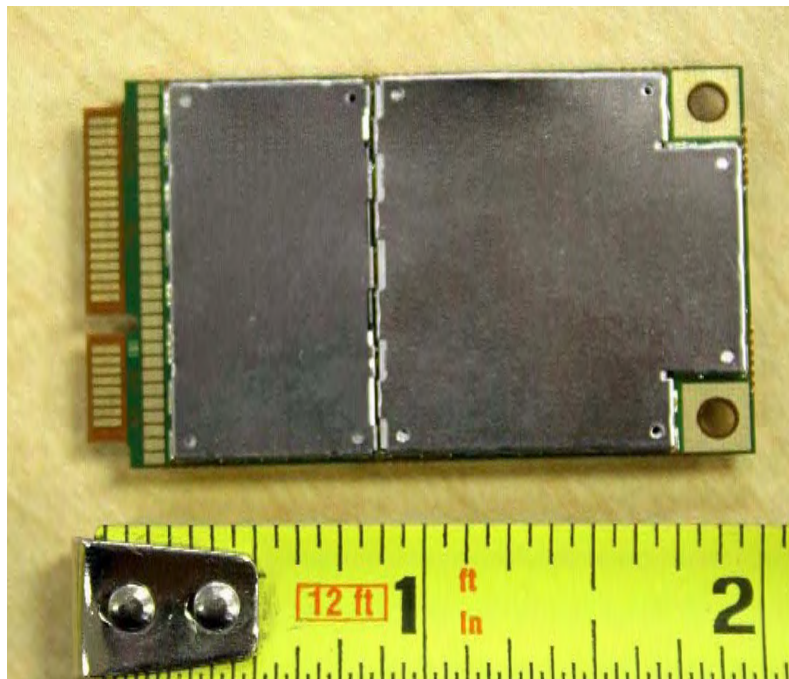

Internal Photos IX750 Host and the KBCIX-MC8775

Top view display rear cover removed, WAN, WLAN & GPS modules visible

Close Up View of WAN & WLAN Modules

KBCIX-MC8775 WAN & IX-KBCIX-WL3945 and GPS

Top and Bottom View of the IX-MC8775 with OEM Label & Shielding

Top and Bottom View of the IX-MC8775 Shielding Removed