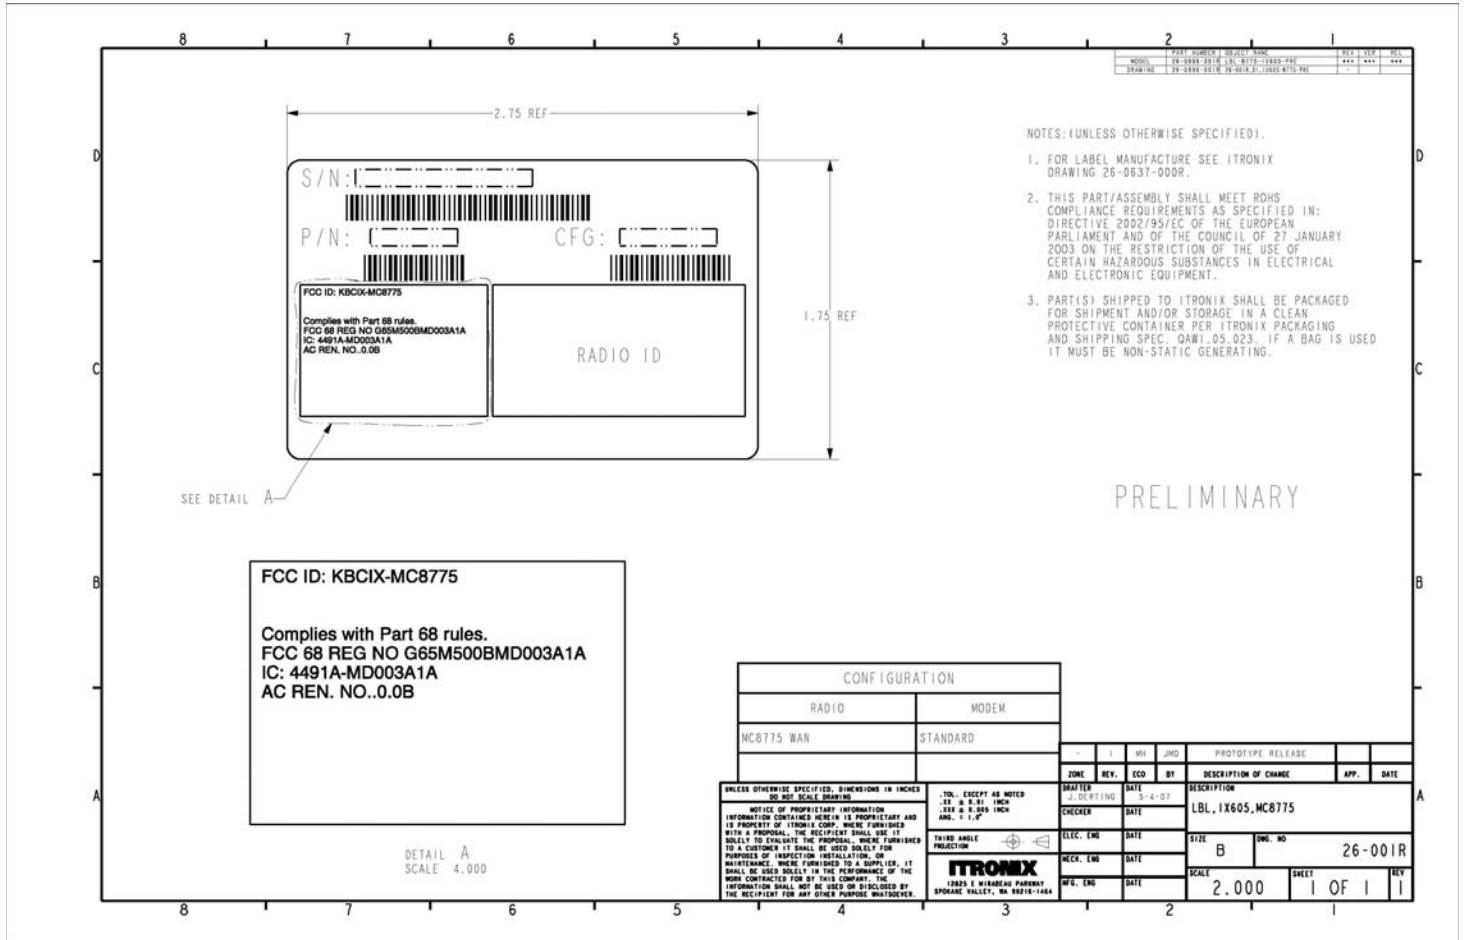

**FCC ID Label Facsimile for the FCC ID: KBCIX-MC875
And Label Location on the IX605**

FCC ID Label Facsimile shown below:

The FCC ID label location on the IX605 is shown on the next page.

Mark Harwood
Centricom Engineering
509 742 1211
Please Return
ITRONIX

MFG. DATE: M 070126 SAMURAI
S/N: 814T101002G704007ECM000