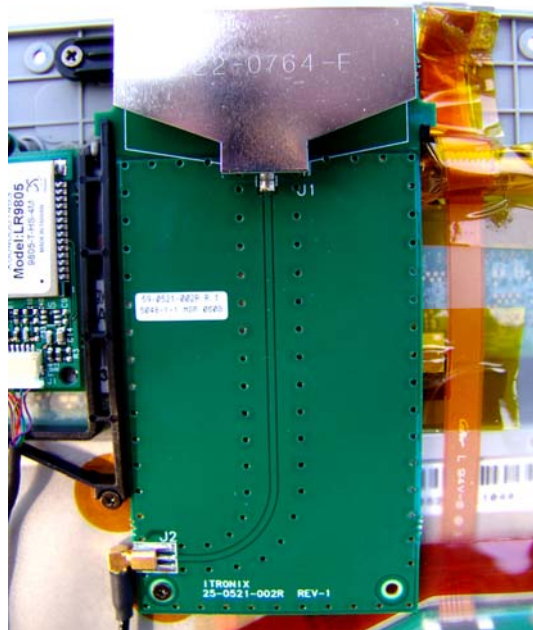

Internal Photos Host IX270 and KBCIX-MC5725

Top view, PC closed, back display cover removed WAN, WLAN & GPS antennas visible

IX270 WAN UMTS antenna center above and enlargement, below.
GPS module and antenna to the left of WAN UMTS antenna, above.
WLAN Main and Aux antenna located upper right and left hand sides of display, above.

CRMA Express, WAN location

Internal Photos of KBCIX-MC5725 CRMA, covers removed.

Top View of the IX-MC5725 CRMA

Bottom View of the IX-MC5725 CRMA

Top and Bottom View of the IX-MC5725 Shielding Removed