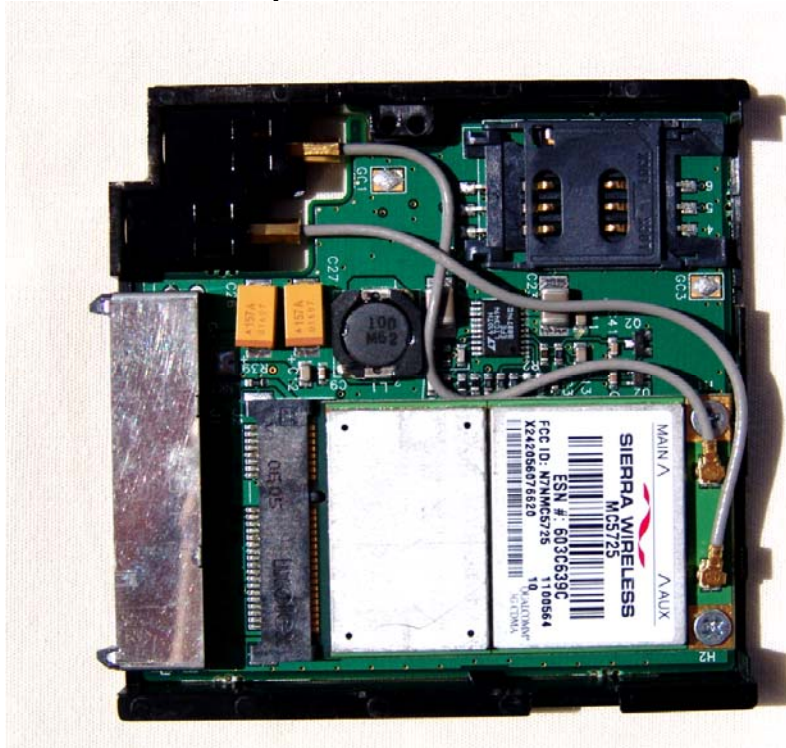

Internal Photos Host IX270 and KBCIX-MC5725

Top view, PC closed, back display cover removed WAN, WLAN & GPS antennas visible

IX270 WAN UMTS antenna center above and enlargement, below.
GPS module and antenna to the left of WAN UMTS antenna, above.
WLAN Main and Aux antenna located upper right and left hand sides of display, above.

CRMA Express, WAN location

Internal Photos of KBCIX-MC5725 CRMA, covers removed.

Top View of the IX-MC5725 CRMA

Bottom View of the IX-MC5725 CRMA

Top and Bottom View of the IX-MC5725 Shielding Removed