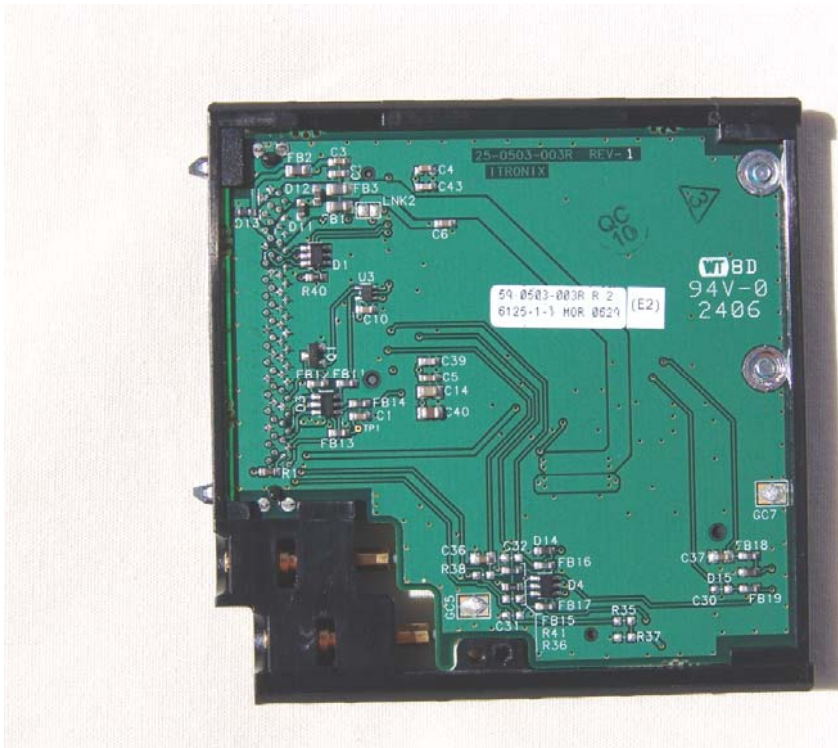

Internal Photos Host IX270 and KBCIX-MC5725

Top view, PC closed, back display cover removed WAN, WLAN & GPS antennas visible

IX270 WAN UMTS antenna center above and enlargement, below.
GPS module and antenna to the left of WAN UMTS antenna, above.
WLAN Main and Aux antenna located upper right and left hand sides of display, above.

CRMA Express, WAN location

Internal Photos of KBCIX-MC5725 CRMA, covers removed.

Top View of the IX-MC5725 CRMA

Bottom View of the IX-MC5725 CRMA

Top and Bottom View of the IX-MC5725 Shielding Removed