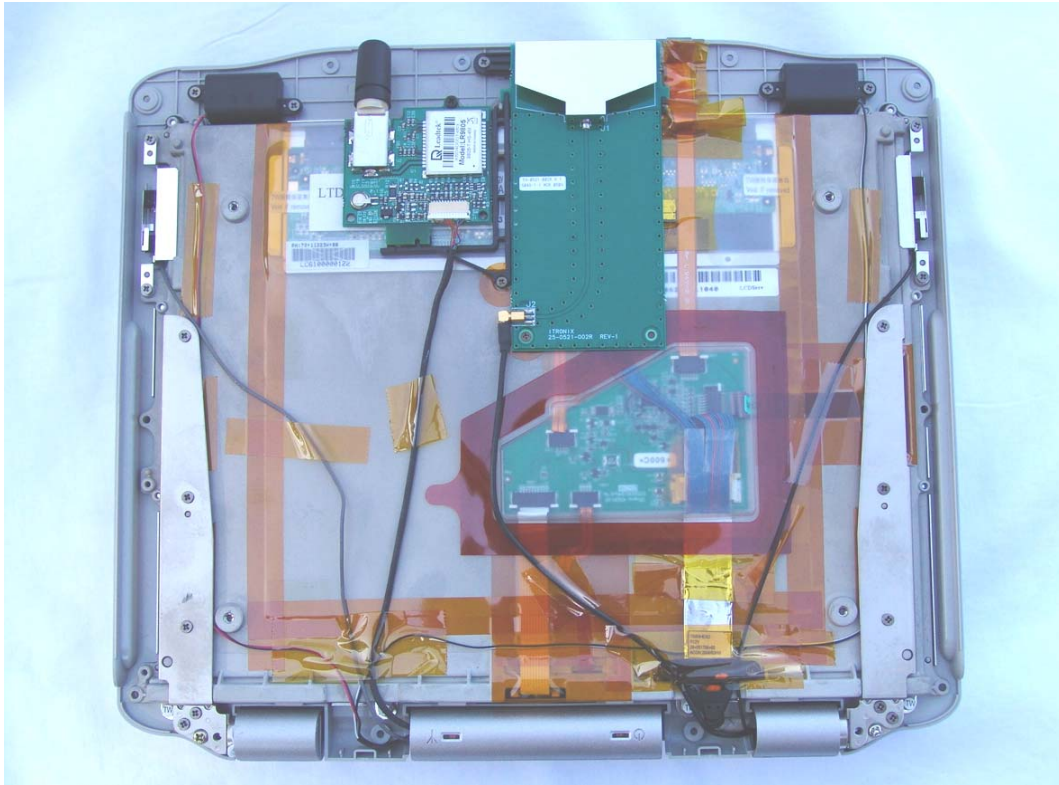

Internal Photos Host IX270 and KBCIX-MC5725

Top view, PC closed, back display cover removed WAN, WLAN & GPS antennas visible

IX270 WAN UMTS antenna center above and enlargement, below.
GPS module and antenna to the left of WAN UMTS antenna, above.
WLAN Main and Aux antenna located upper right and left hand sides of display, above.

CRMA Express, WAN location

Internal Photos of KBCIX-MC5725 CRMA, covers removed.

Top View of the IX-MC5725 CRMA

Bottom View of the IX-MC5725 CRMA

Top and Bottom View of the IX-MC5725 Shielding Removed