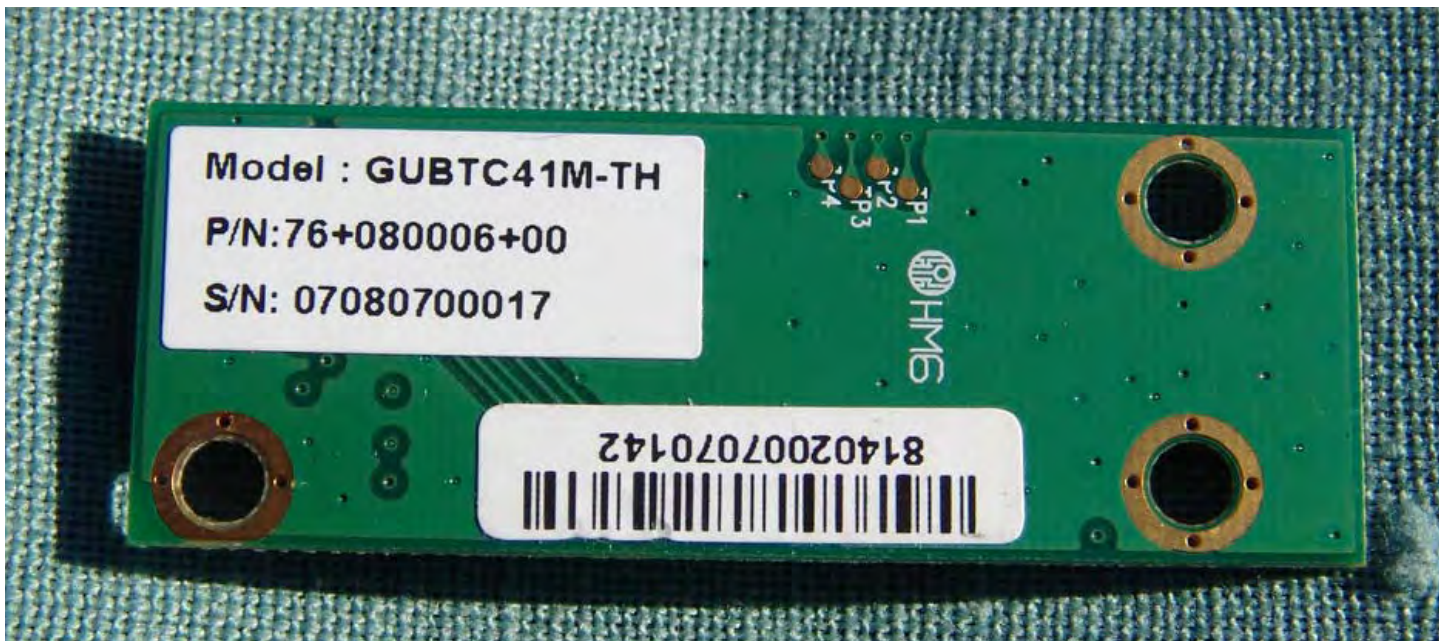

[Internal Photos IX-GUBTC41MTH embedded in the Host IX350](#)

Rear view of IX350 Tablet PC – FCC ID Label Location

Battery cover removed

WLAN location bottom of the IX350, battery and cover removed

Enlargement of IX350 with KBCIX-4965AGN installed

**WLAN Antennas**  
**AUX Left Side**                      **MAIN Right Side**

**Bluetooth Antenna Left Side Center on IX350 Above, Shown Below**

**WLAN AUX - Dipole antenna upper left side of the display**

**WLAN MAIN - Dipole antenna upper right side of the display**

Top View of the IX-GUBTC41MTH Label and Shield in Place

Bottom View of the IX-GUBTC41MTH

Top Side Shield Removed

Back Side

Top View of the IX-GUBTC41MTH Shielding Removed