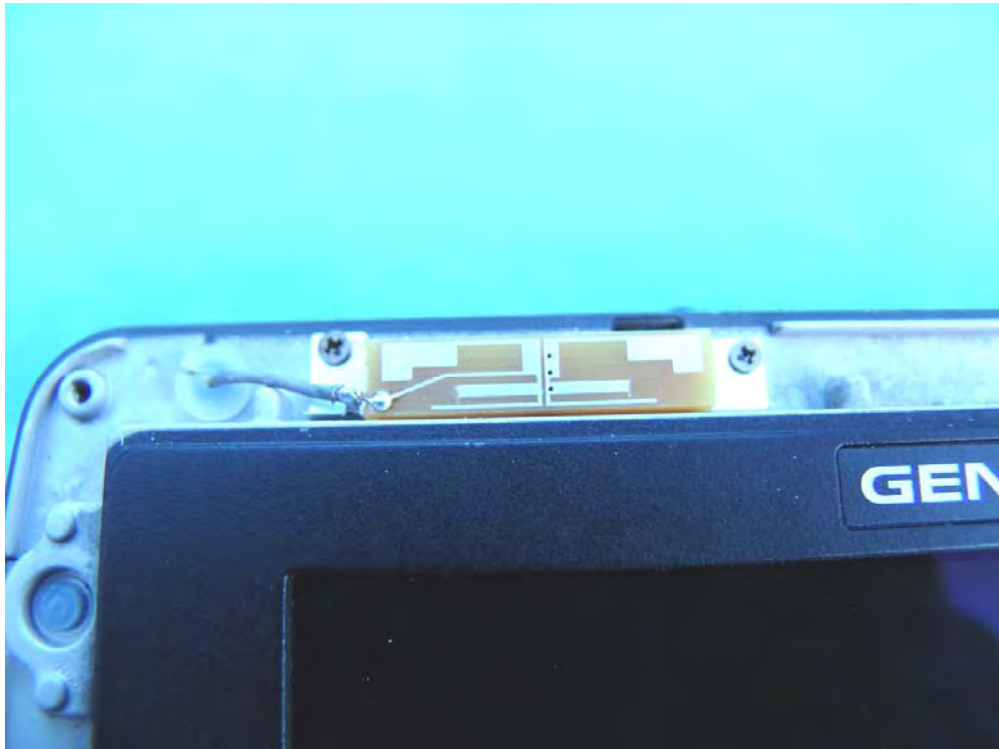

[Internal Photos IX-GUBTC41MTH embedded in the Host IX350](#)

Rear view of IX350 Tablet PC – FCC ID Label Location

Battery cover removed

WLAN location bottom of the IX350, battery and cover removed

Enlargement of IX350 with KBCIX-4965AGN installed

**WLAN Antennas**  
**AUX Left Side**                      **MAIN Right Side**

**Bluetooth Antenna Left Side Center on IX350 Above, Shown Below**

**WLAN AUX - Dipole antenna upper left side of the display**

**WLAN MAIN - Dipole antenna upper right side of the display**

Top View of the IX-GUBTC41MTH Label and Shield in Place

Bottom View of the IX-GUBTC41MTH

Top Side Shield Removed

Back Side

Top View of the IX-GUBTC41MTH Shielding Removed