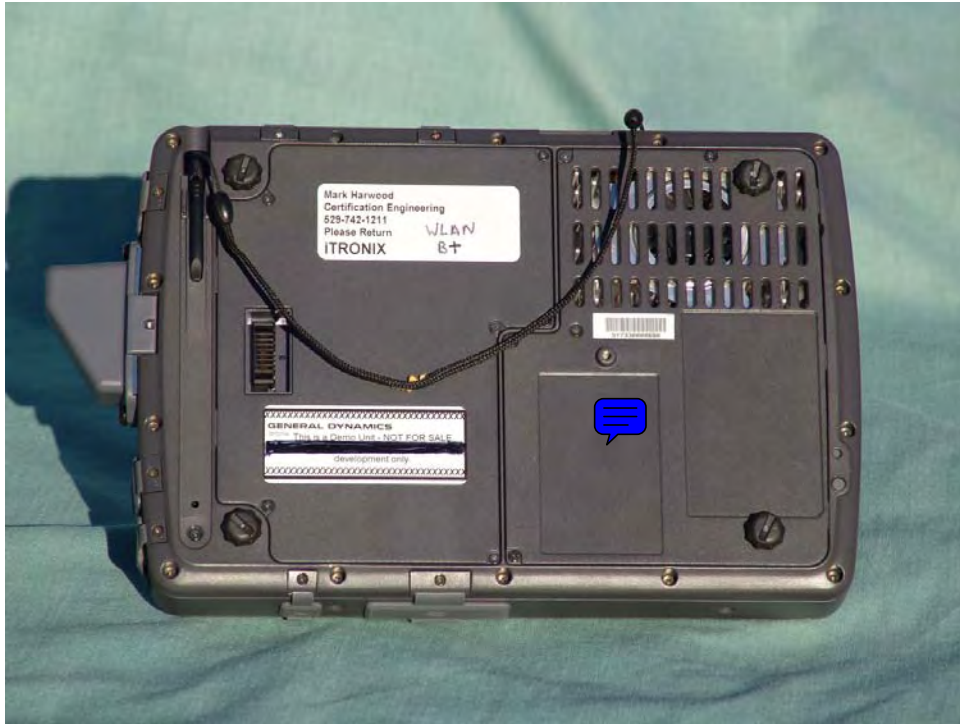

[Internal Photos IX-GUBTC41MTH embedded in the Host IX350](#)

Rear view of IX350 Tablet PC – FCC ID Label Location

Battery cover removed

WLAN location bottom of the IX350, battery and cover removed

Enlargement of IX350 with KBCIX-4965AGN installed

**WLAN Antennas**  
**AUX Left Side**                      **MAIN Right Side**

**Bluetooth Antenna Left Side Center on IX350 Above, Shown Below**

**WLAN AUX - Dipole antenna upper left side of the display**

**WLAN MAIN - Dipole antenna upper right side of the display**

Top View of the IX-GUBTC41MTH Label and Shield in Place

Bottom View of the IX-GUBTC41MTH

Top Side Shield Removed

Back Side

Top View of the IX-GUBTC41MTH Shielding Removed