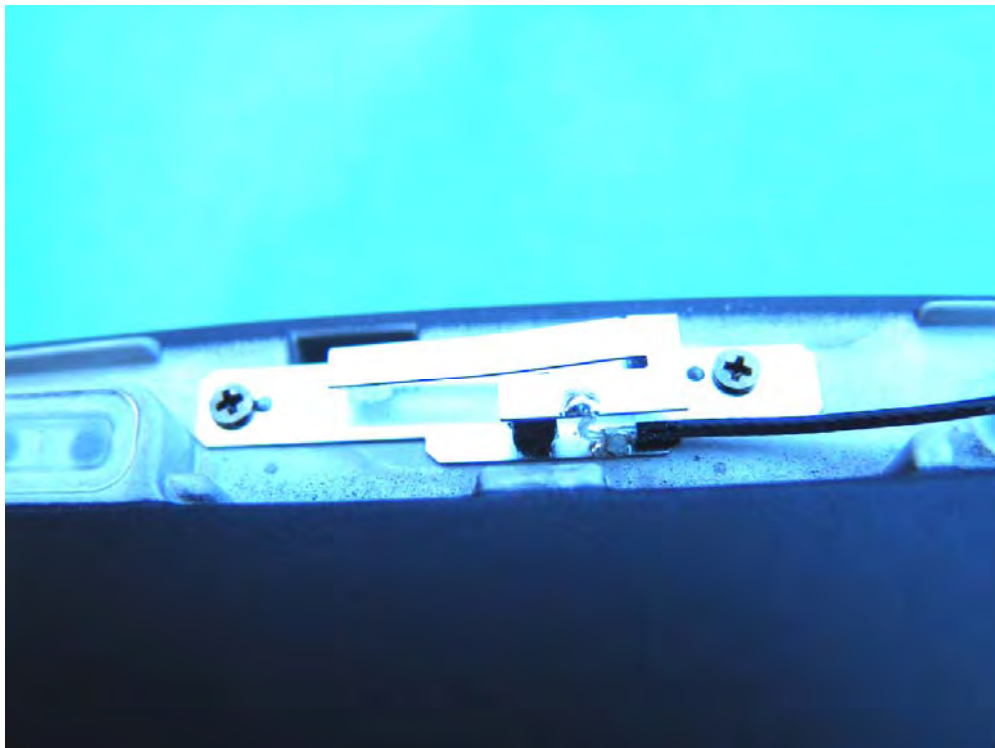

[Internal Photos IX-GUBTC41MTH embedded in the Host IX350](#)

Rear view of IX350 Tablet PC – FCC ID Label Location

Battery cover removed

WLAN location bottom of the IX350, battery and cover removed

Enlargement of IX350 with KBCIX-4965AGN installed

**WLAN Antennas**  
**AUX Left Side**                      **MAIN Right Side**

**Bluetooth Antenna Left Side Center on IX350 Above, Shown Below**

**WLAN AUX - Dipole antenna upper left side of the display**

**WLAN MAIN - Dipole antenna upper right side of the display**

Top View of the IX-GUBTC41MTH Label and Shield in Place

Bottom View of the IX-GUBTC41MTH

Top Side Shield Removed

Back Side

Top View of the IX-GUBTC41MTH Shielding Removed