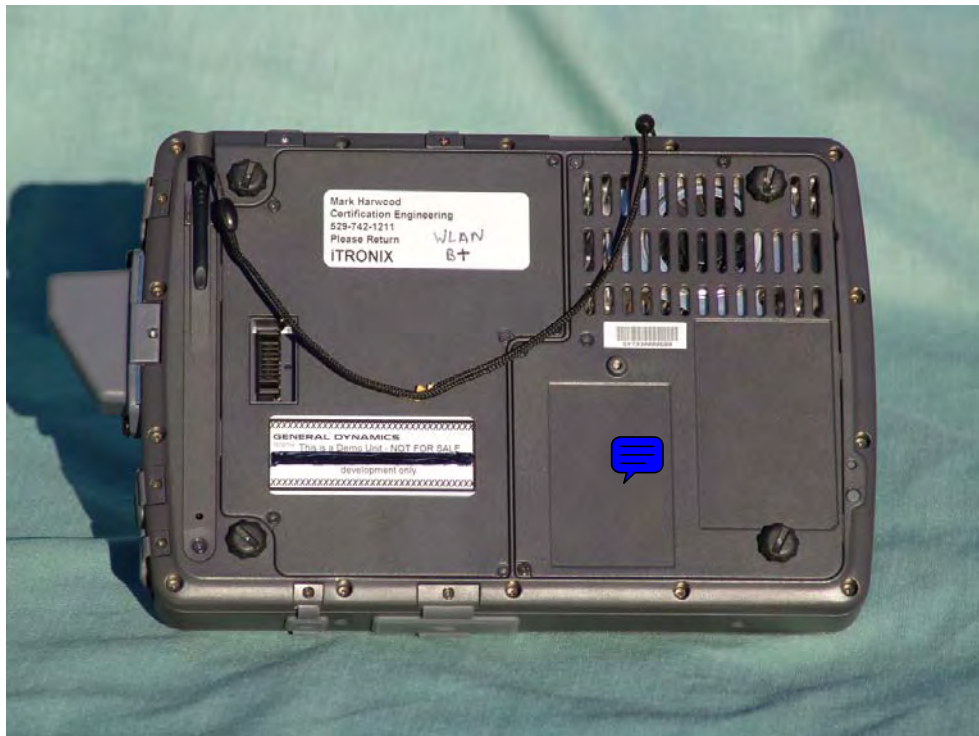

External Photos IX350 Host for WLAN  
Front View

Back View, FCC & IC ID Label Location

**IX350 Front View with Touch Screen Stylus**

**Bottom View Battery Cover removed,  
WLAN and Bluetooth Radios are located under battery**

**IX350 Right Side, GPS Antenna is under the protruding dome**

**Left Side Dust Covers Open**

**IX350 Top View Dust Cover Open**

**Bottom View Dust Covers Open**

External Photos IX-GUBTC41MTH  
Bluetooth Embedded Module

Top Side of Bluetooth Module, Model: IX-GUBTC41MTH

Bottom side of Bluetooth Module