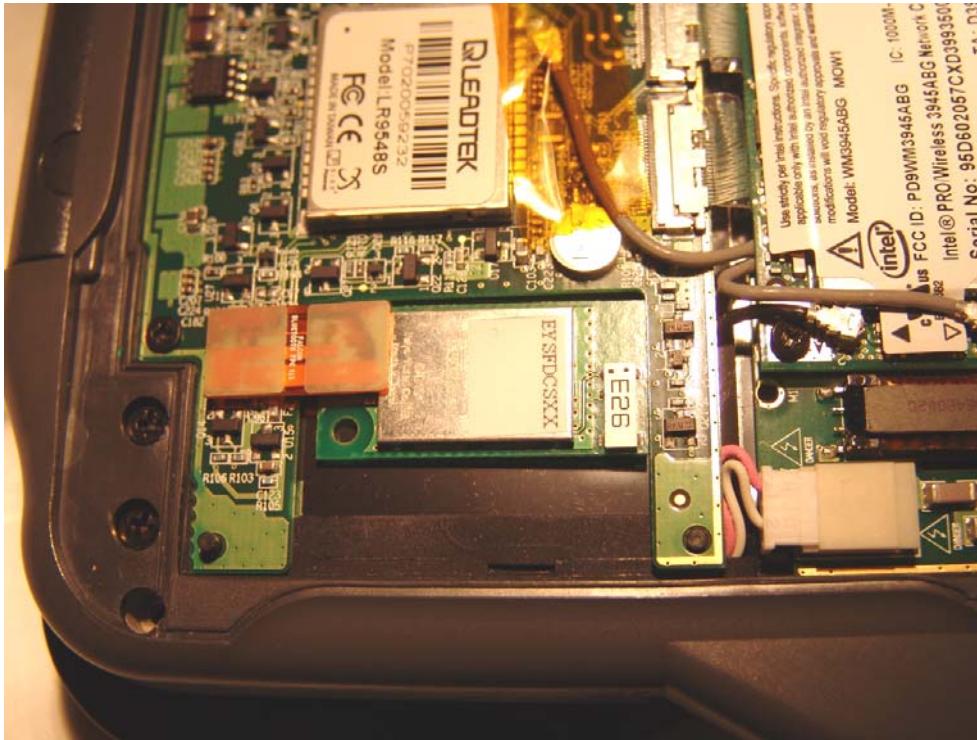

Internal Photos

Bluetooth location under Top Cover on Lower Left side of Display

Top and Bottom of the IX-EYXFDC Bluetooth Module

**Internal Photos of the KBCIX-EYXFDC Module
are in a separate
file labeled “Internal Photos of IX-EYXFDC” module.**