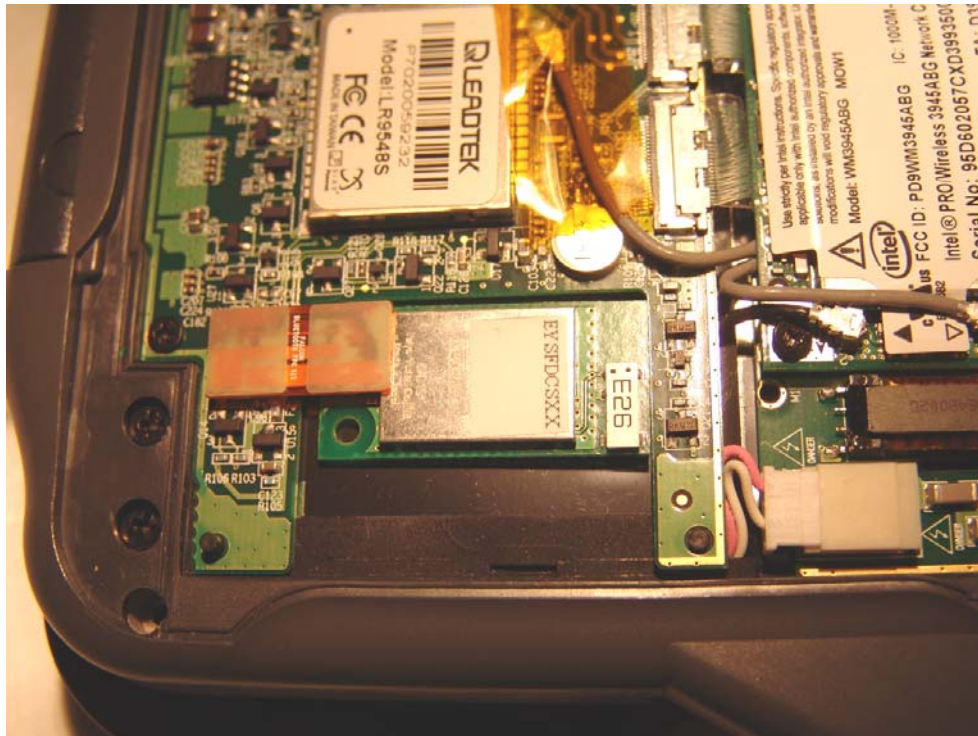

Bluetooth location under Top Cover on Lower Left side of Display