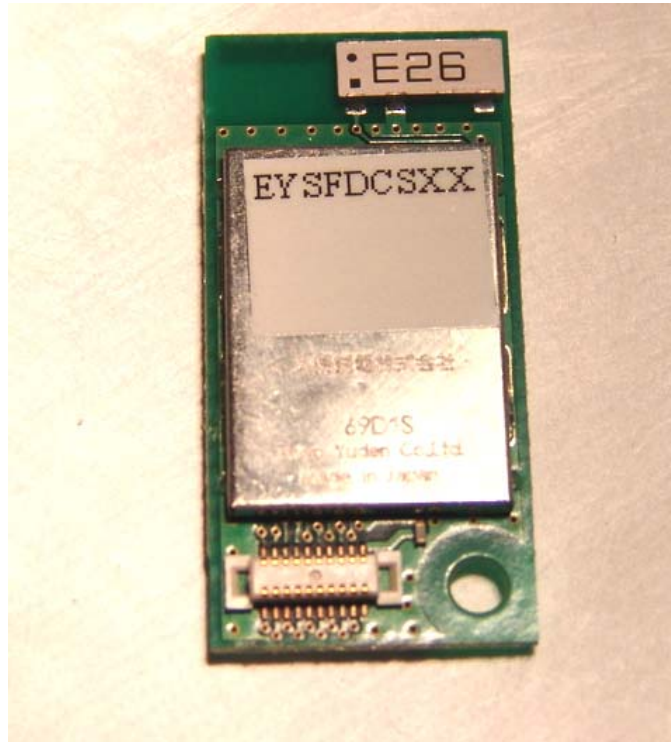

External Photos

FCC ID: KBCIX-EYXFDC

Host IX750 and Bluetooth Module

External Photos and FCC/IC ID label location

are on the following pages:

IX750 Top View Closed

Rear View Closed

IX750 Front View Open

IX750 Rear View Open

IX750 Right Side View Closed

Left Side View Closed

Top View Closed

IX750 Bottom View Battery (left) and IX750 after Battery Removed

Bottom View Battery and Hard Drive Removed

IX750 FCC ID Label Location under Hard Drive

Bluetooth location under Top Cover on Lower Left side of Display

Top of the IX-EYXFDC Bluetooth Module

Bottom of the IX-EYXFDC Bluetooth Module