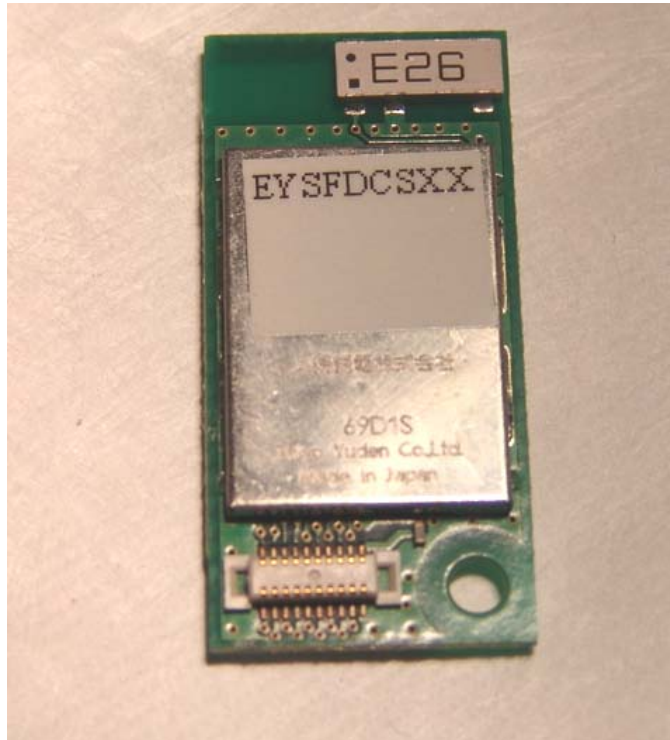

External Photos

FCC ID: KBCIX-EYXFDC

Host IX750 and Bluetooth Module

External Photos and FCC ID label location

are on the following pages:

IX750 Top View Closed

Rear View Closed

IX750 Front View Open

IX750 Rear View Open

IX750 Right Side View Closed

Left Side View Closed

Top View Closed

IX750 Bottom View Battery (left) and IX750 after Battery Removed

Bottom View Battery and Hard Drive Removed

IX750 FCC ID Label Location under Hard Drive

Bluetooth location under Top Cover on Lower Left side of Display

Top of the IX-EYXFDC Bluetooth Module

Bottom of the IX-EYXFDC Bluetooth Module