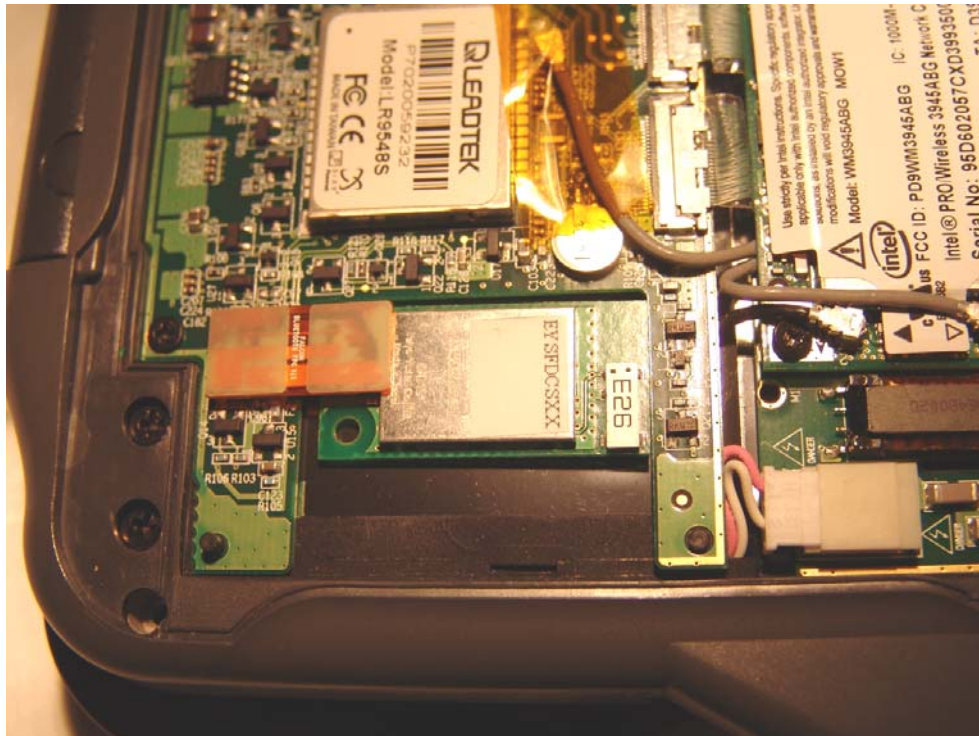

Bluetooth location under Top Cover on Lower Left side of Display