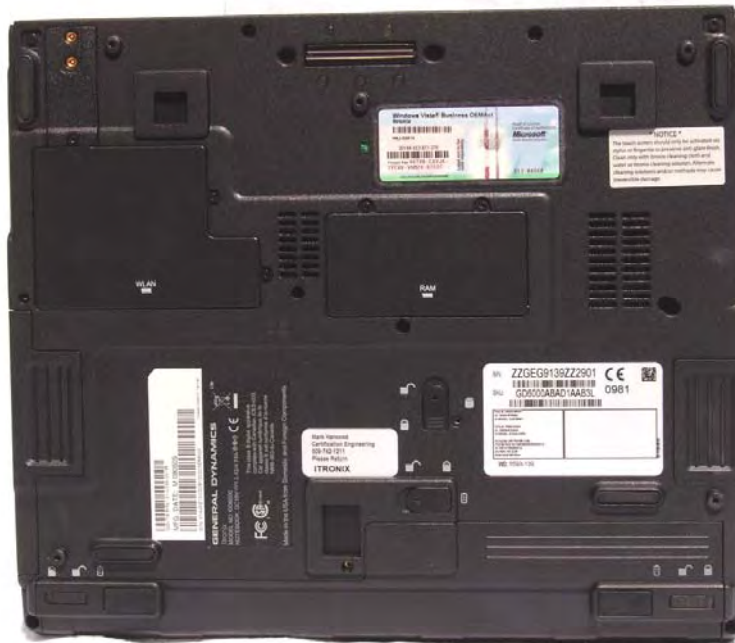

## External Photos GD6000 Host and KBCIX-BR-51

Top View

Bottom View

**GD6000 Front View Open**

**GD6000 I/O Ports Rear View**

**GD6000 Right Side**

**GD6000 Left Side**

**External Photos IX-BR-51 USB Bluetooth Module Embedded in the  
GD6000**

**Top side Intel label in place**

**Bottom side antenna in place**