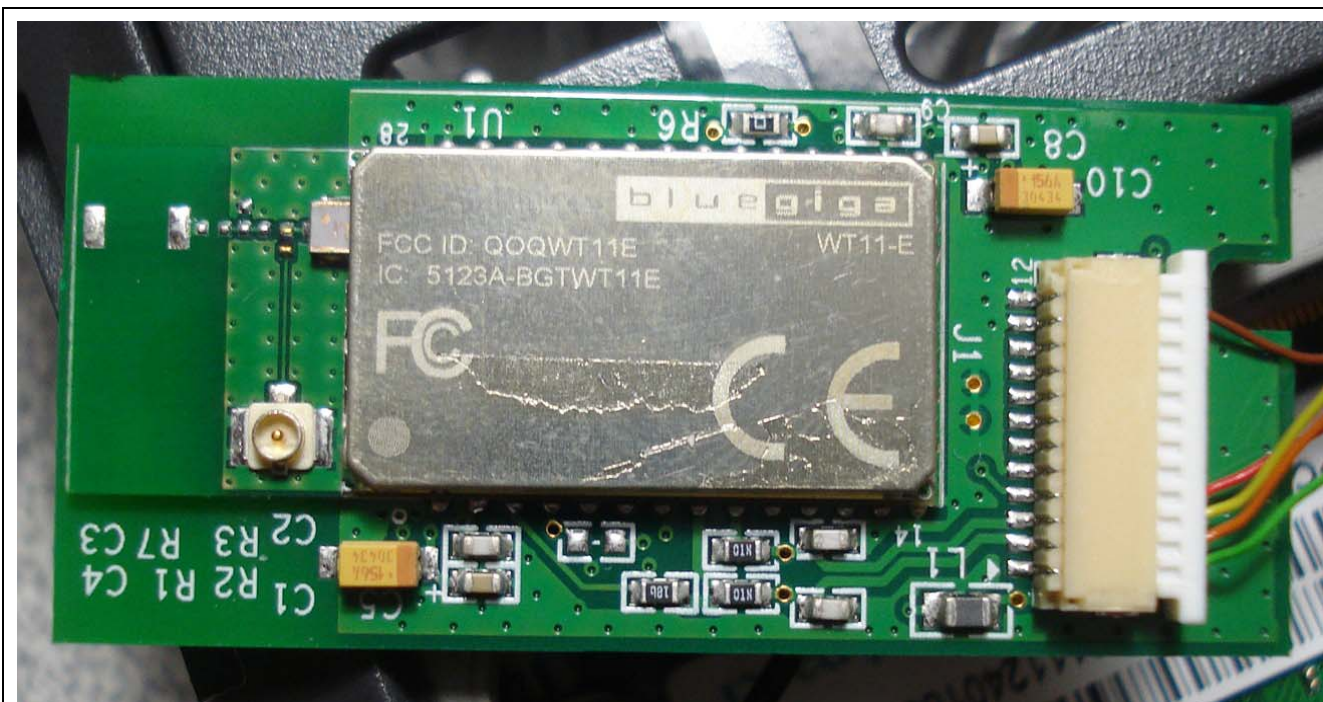

WT11 Bluetooth Antenna

WT11 Bluetooth Module