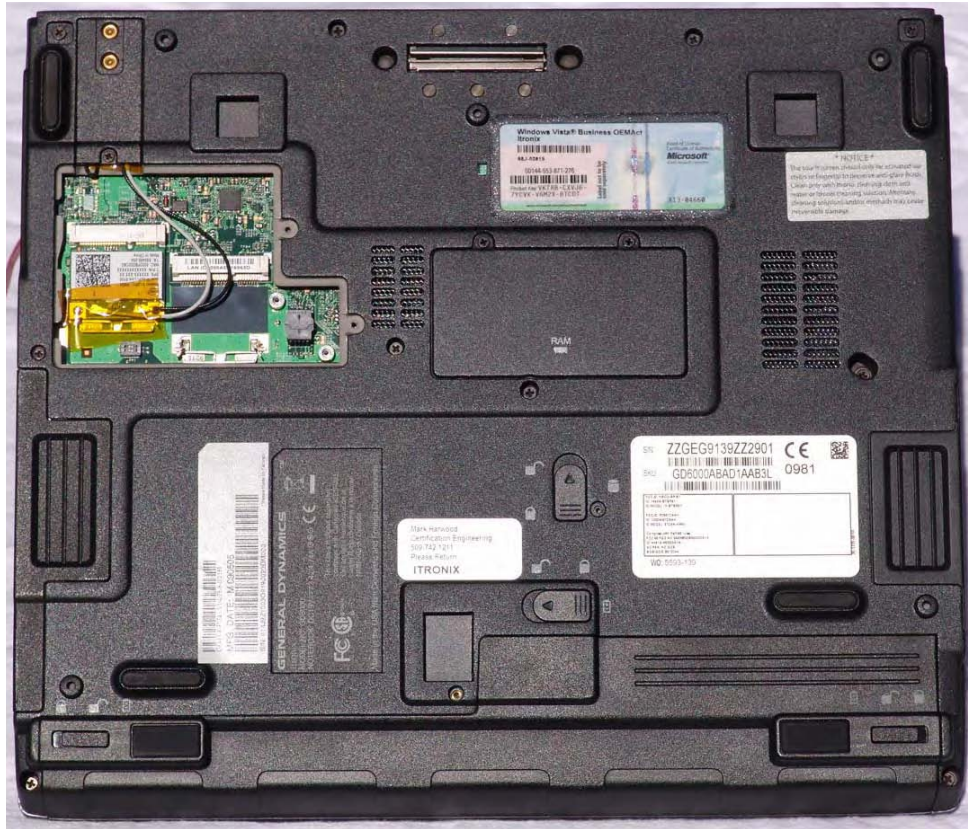

## External Photos GD6000 Host and KBCIX-512ANH, WLAN

Top View

Bottom View

**GD6000 Front View Open**

**GD6000 I/O Ports Rear View**

**GD6000 Right Side**

**GD6000 Left Side**

## External Photos KBCIX-512ANH Embedded Module

Location for WLAN module, cover removed

KBCIX-512ANH module front view

back view

Power supply for GD6000

end