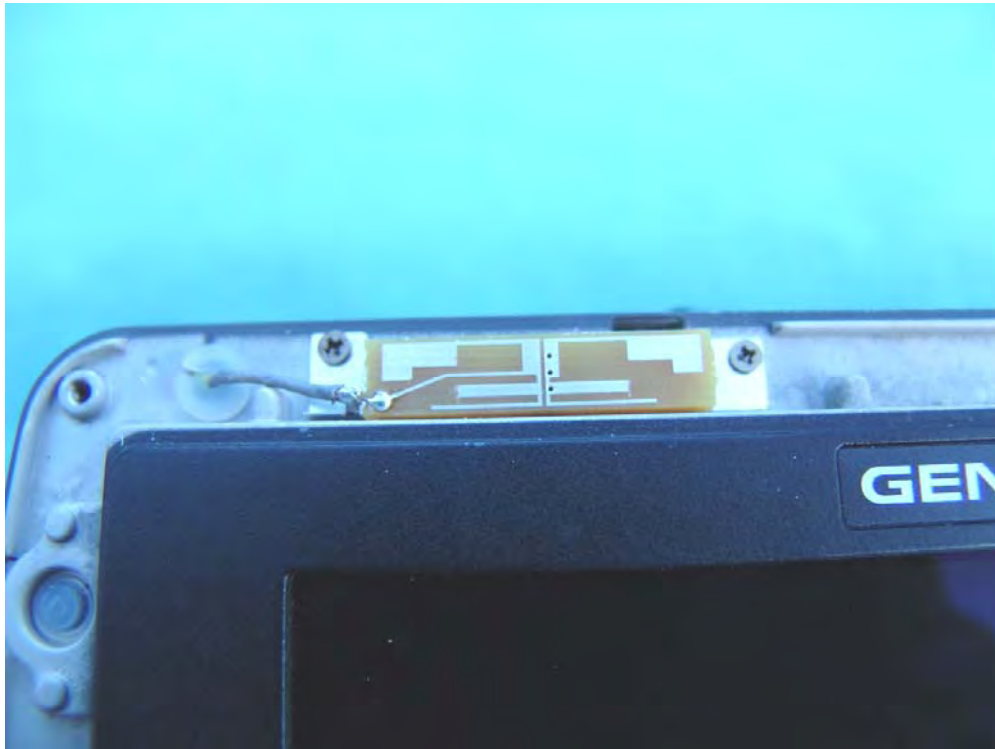

[Internal Photos IX-4965AGN embedded within Host IX350](#)

Rear view of IX350 Tablet PC – FCC ID Label Location

Battery cover removed

**WLAN location bottom of the IX350, battery and cover removed**

**Enlargement of IX350 with KBCIX-4965AGN installed**

**WLAN Antennas**  
**AUX Left Side**                      **MAIN Right Side**

**Bluetooth Antenna Left Side Center on IX350 Above, Shown Below\_\_\_\_\_**

**WLAN AUX - Dipole antenna upper left side of the display**

**WLAN MAIN - Dipole antenna upper right side of the display**

**Top View of the IX-4965AGN Insulation Removed**

**Bottom View of the IX-4965AGN Insulation Removed**

Top View of the IX-4965AGN Shielding Removed