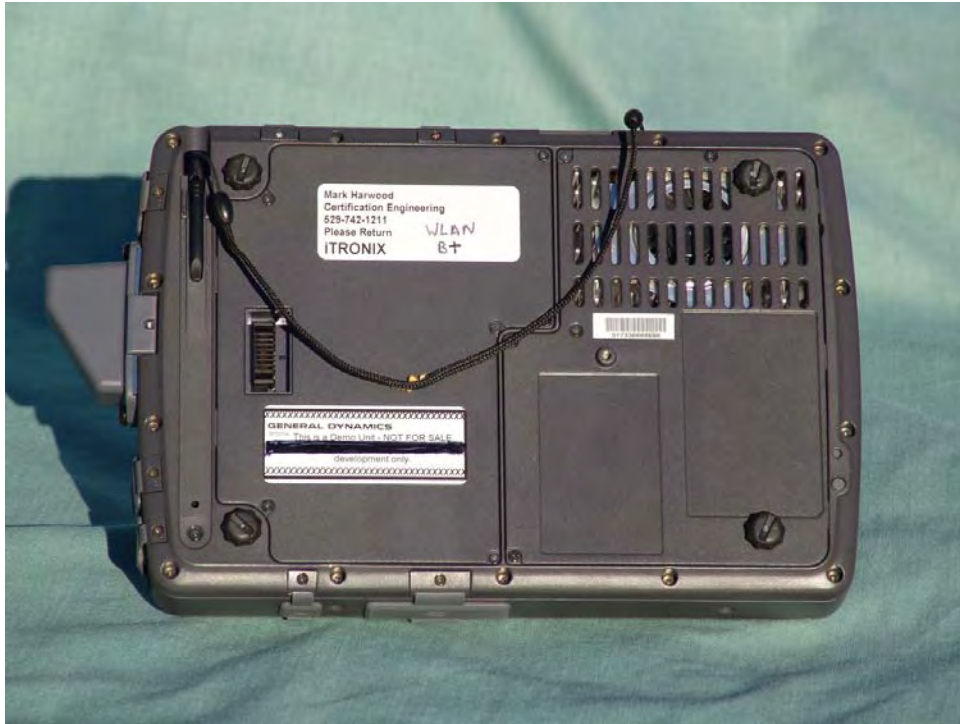

[Internal Photos IX-4965AGN embedded within Host IX350](#)

Rear view of IX350 Tablet PC – FCC ID Label Location

Battery cover removed

**WLAN location bottom of the IX350, battery and cover removed**

**Enlargement of IX350 with KBCIX-4965AGN installed**

**WLAN Antennas**  
**AUX Left Side**                      **MAIN Right Side**

**Bluetooth Antenna Left Side Center on IX350 Above, Shown Below\_\_\_\_\_**

**WLAN AUX - Dipole antenna upper left side of the display**

**WLAN MAIN - Dipole antenna upper right side of the display**

**Top View of the IX-4965AGN Insulation Removed**

**Bottom View of the IX-4965AGN Insulation Removed**

Top View of the IX-4965AGN Shielding Removed