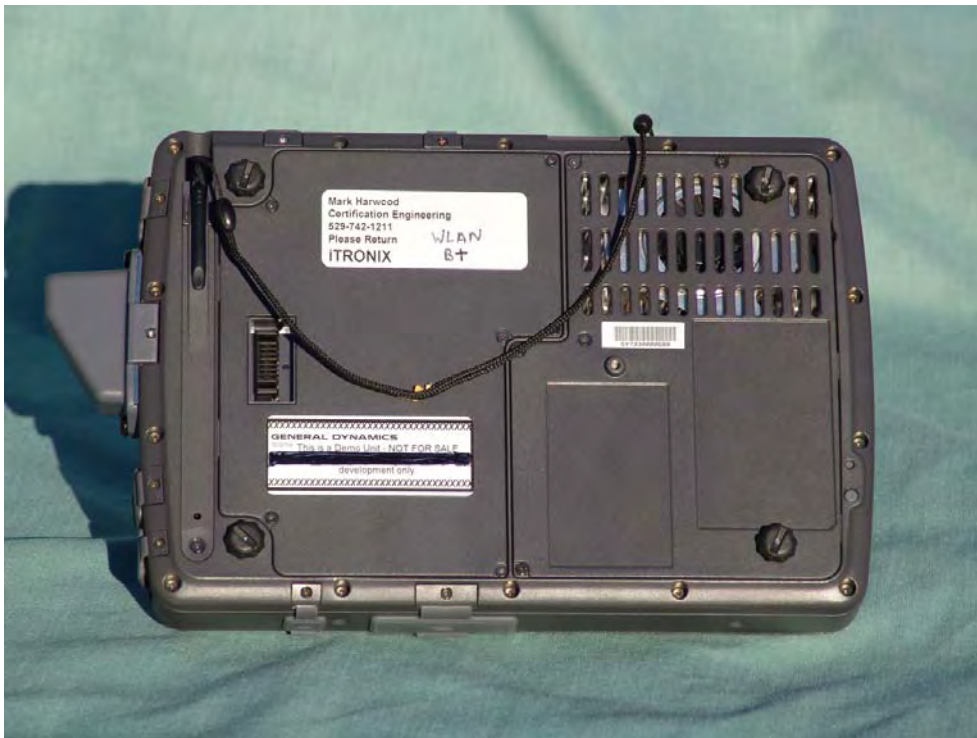

External Photos IX350 Host for WLAN
Front View

Back View, FCC & IC ID Label Location

IX350 Front View with Touch Screen Stylus

**Bottom View Battery Cover removed,
WLAN and Bluetooth Radios are located under battery**

IX350 Right Side, GPS Antenna is under the protruding dome

Left Side Dust Covers Open

IX350 Left Side

Top View

IX350 Top View Dust Cover Open

Bottom View Dust Covers Open

External Photos IX-4965AGN Mini PCI WLAN Embedded Module

Top Side OEM Intel label in place Model: 4965AGN

Bottom side OEM Intel label in place