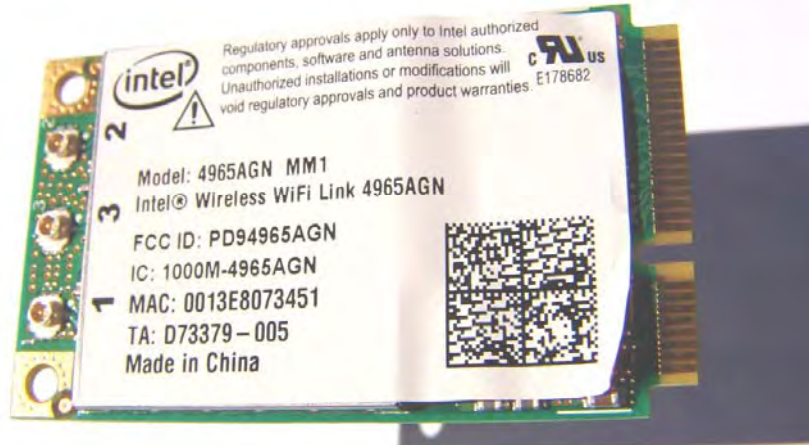

External Photos IX350 Host for WLAN
Front View

Back View, FCC & IC ID Label Location

IX350 Front View with Touch Screen Stylus

**Bottom View Battery Cover removed,
WLAN and Bluetooth Radios are located under battery**

IX350 Right Side, GPS Antenna is under the protruding dome

Left Side Dust Covers Open

IX350 Left Side

Top View

IX350 Top View Dust Cover Open

Bottom View Dust Covers Open

External Photos IX-4965AGN Mini PCI WLAN Embedded Module

Top Side OEM Intel label in place Model: 4965AGN

Bottom side OEM Intel label in place