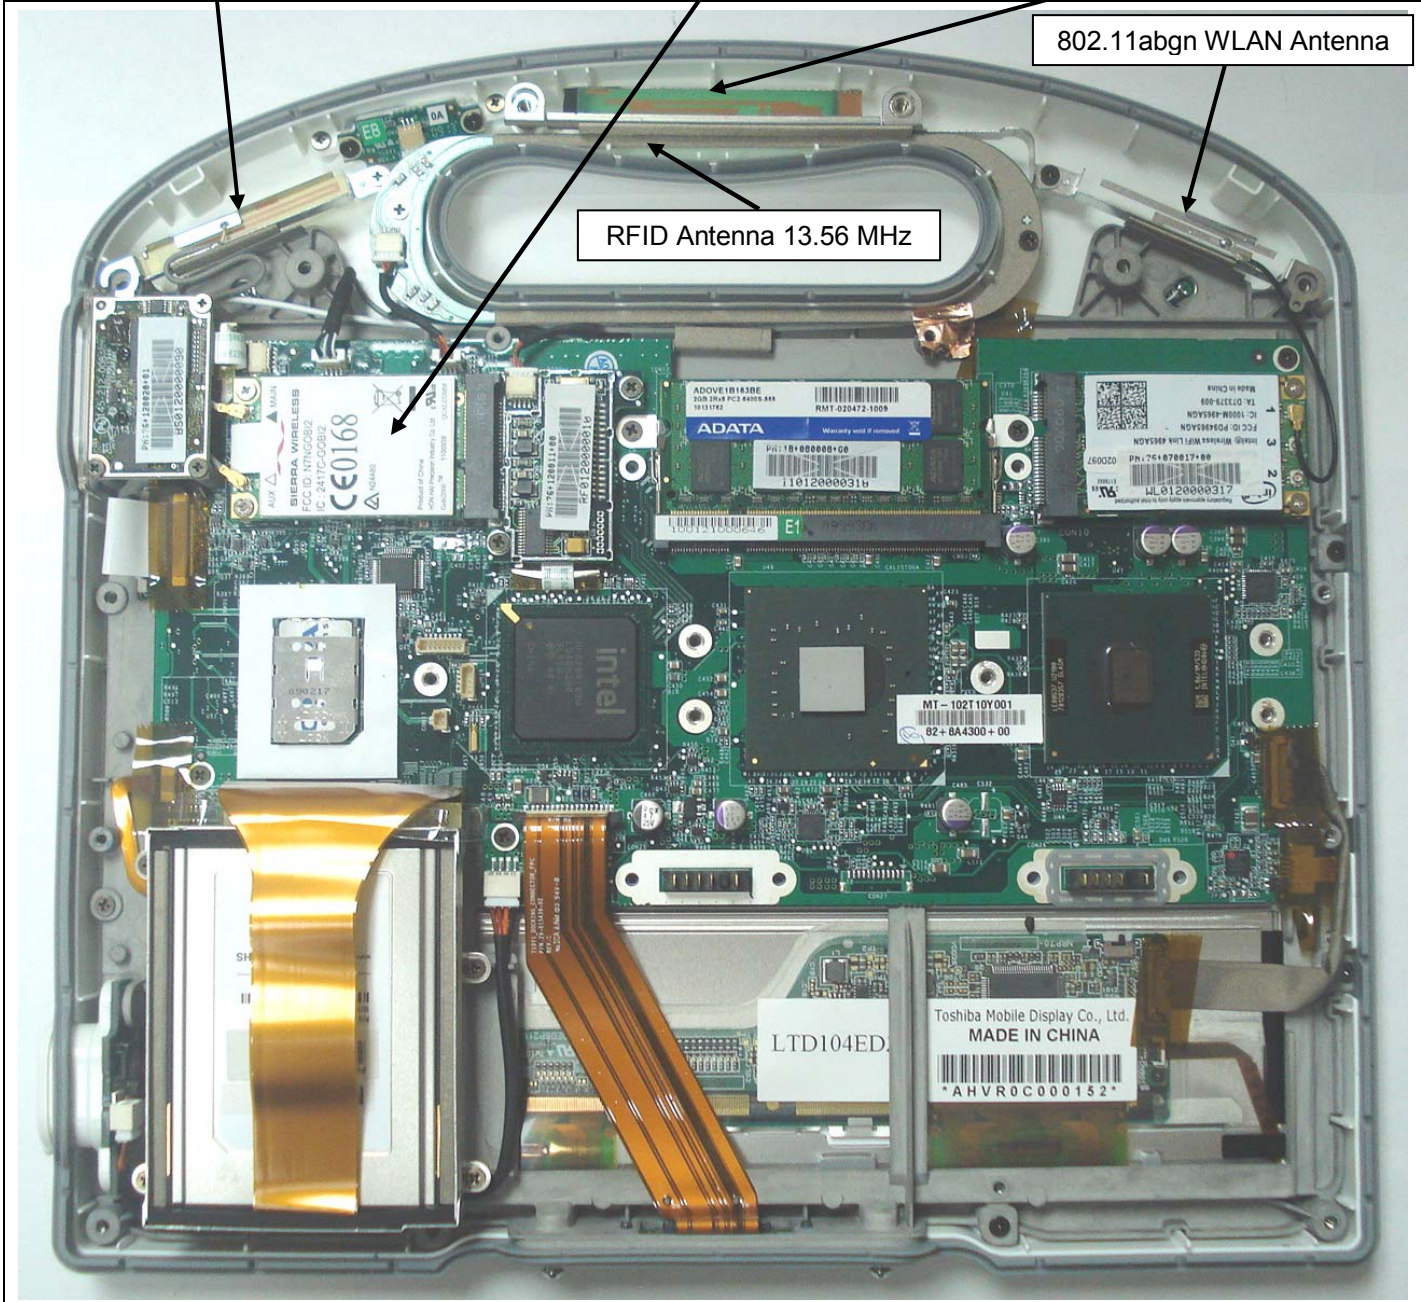

INTERNAL DUT PHOTOGRAPHS

Gobi2000 WWAN AUX ANTENNA (RX ONLY)

Gobi2000 WWAN Module

Gobi2000 WWAN MAIN Antenna (TX/RX)

802.11abgn WLAN Antenna

RFID Antenna 13.56 MHz

GD3000 Tablet PC with Gobi2000 WWAN Module and Antenna

INTERNAL DUT PHOTOGRAPHS

Gobi2000 WWAN Module installed in GD3000 Tablet PC

INTERNAL DUT PHOTOGRAPHS

Gobi2000 WWAN Antenna installed in GD3000 Tablet PC

INTERNAL DUT PHOTOGRAPHS

RFID Transmitter 13.56 MHz

Bluetooth Transmitter