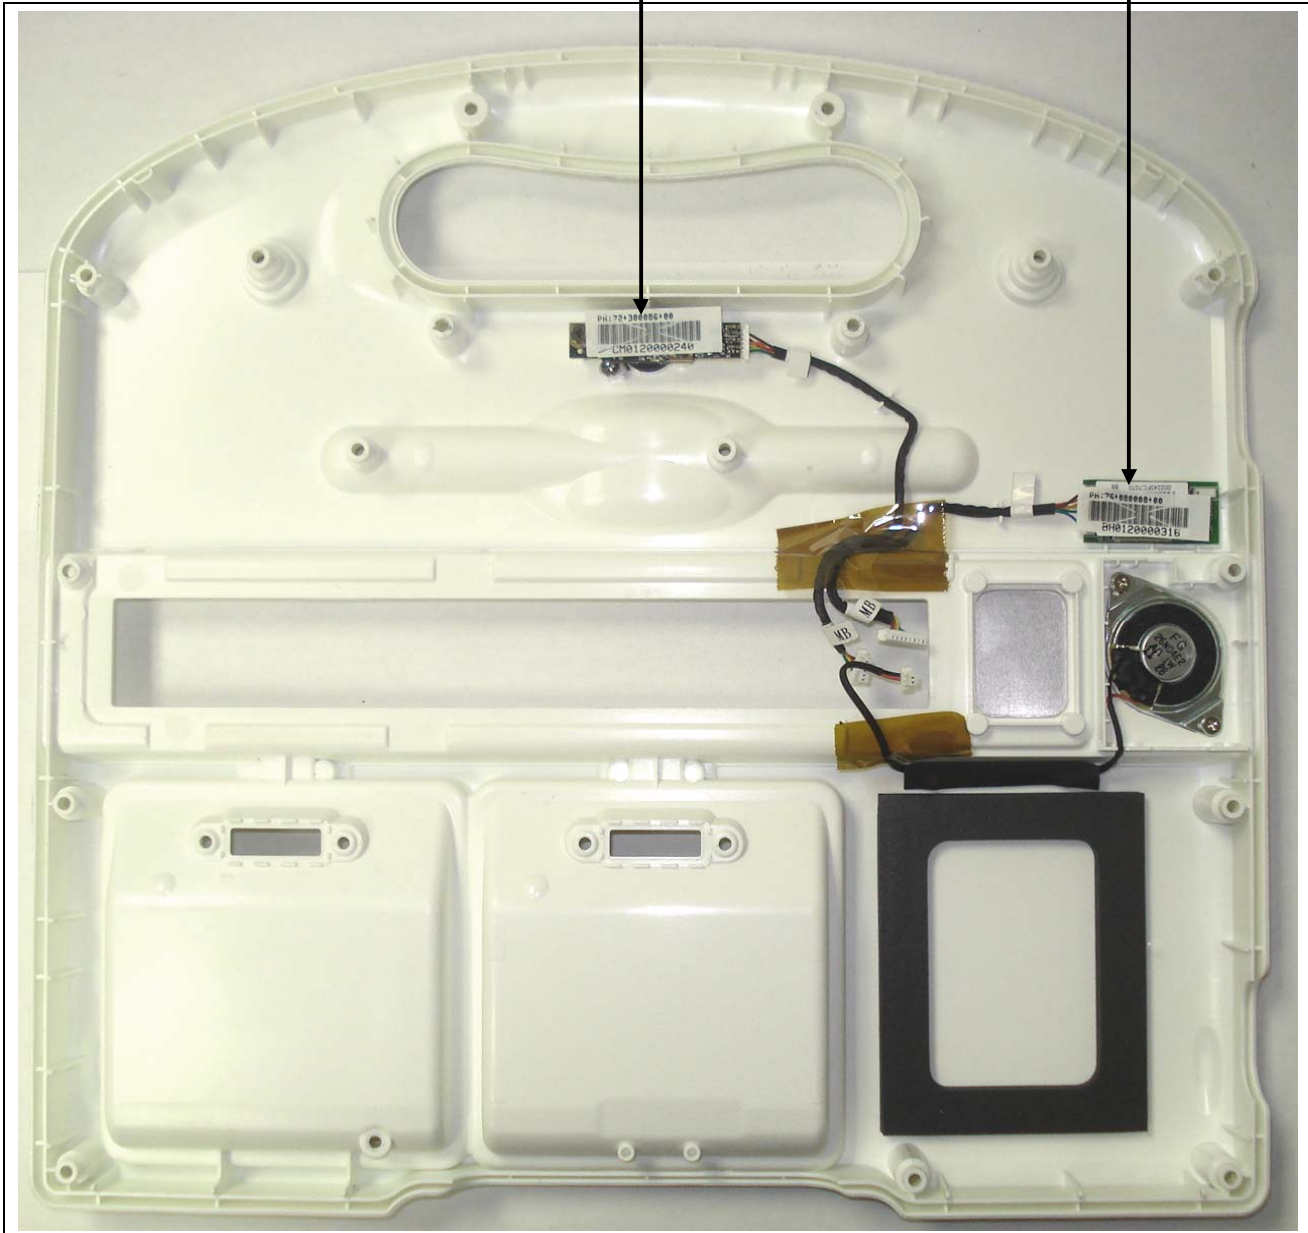

INTERNAL DUT PHOTOGRAPHS

Gobi2000 WWAN AUX ANTENNA (RX ONLY)

Gobi2000 WWAN Module

Gobi2000 WWAN MAIN Antenna (TX/RX)

802.11abgn WLAN Antenna

RFID Antenna 13.56 MHz

GD3000 Tablet PC with Gobi2000 WWAN Module and Antenna

INTERNAL DUT PHOTOGRAPHS

Gobi2000 WWAN Module installed in GD3000 Tablet PC

INTERNAL DUT PHOTOGRAPHS

Gobi2000 WWAN Antenna installed in GD3000 Tablet PC

INTERNAL DUT PHOTOGRAPHS

RFID Transmitter 13.56 MHz

Bluetooth Transmitter